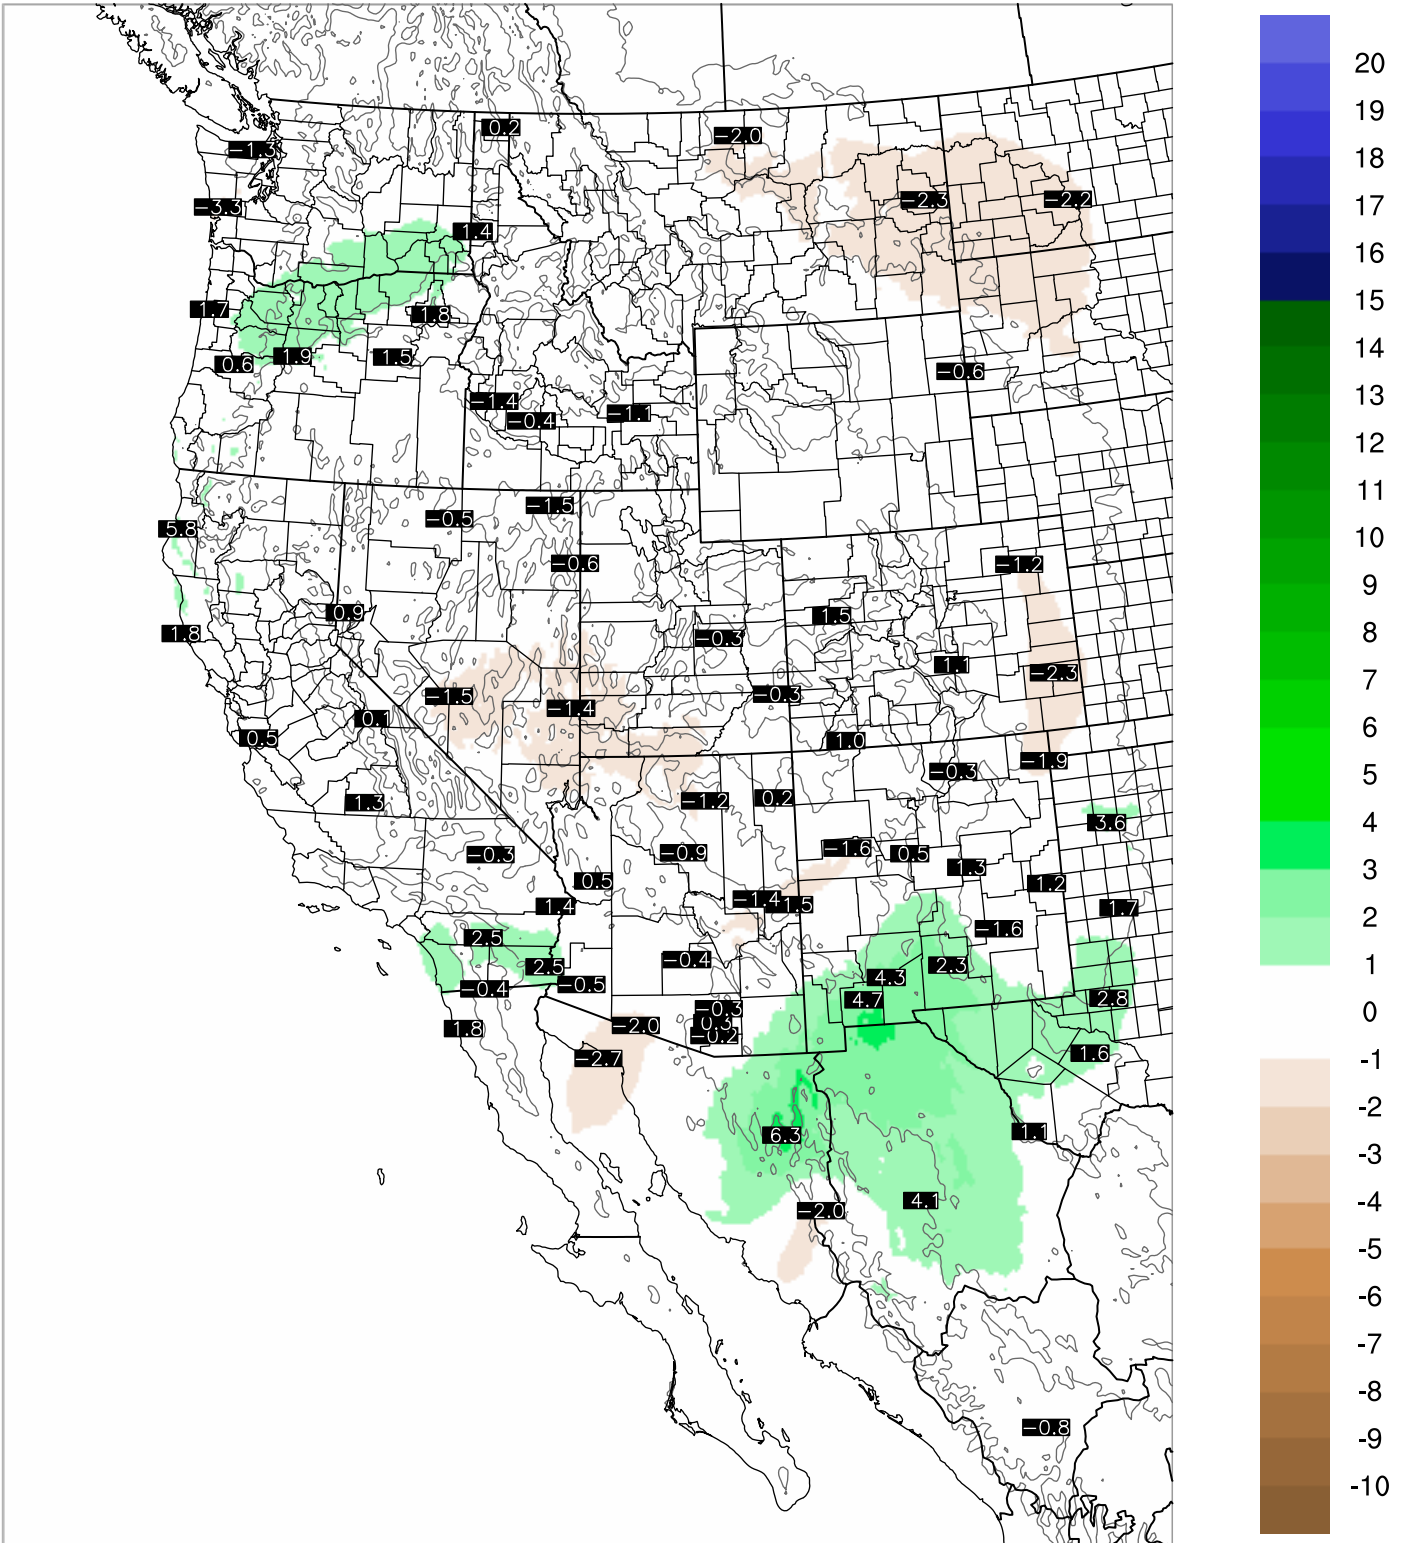

# Corrected PWV 5 Sep 2021 8:45 UTC

# PWV Error(mm) Obs-Init

Corrected PWV 5 Sep 2021 8:45 UTC

PWV Error(mm) Obs-Init