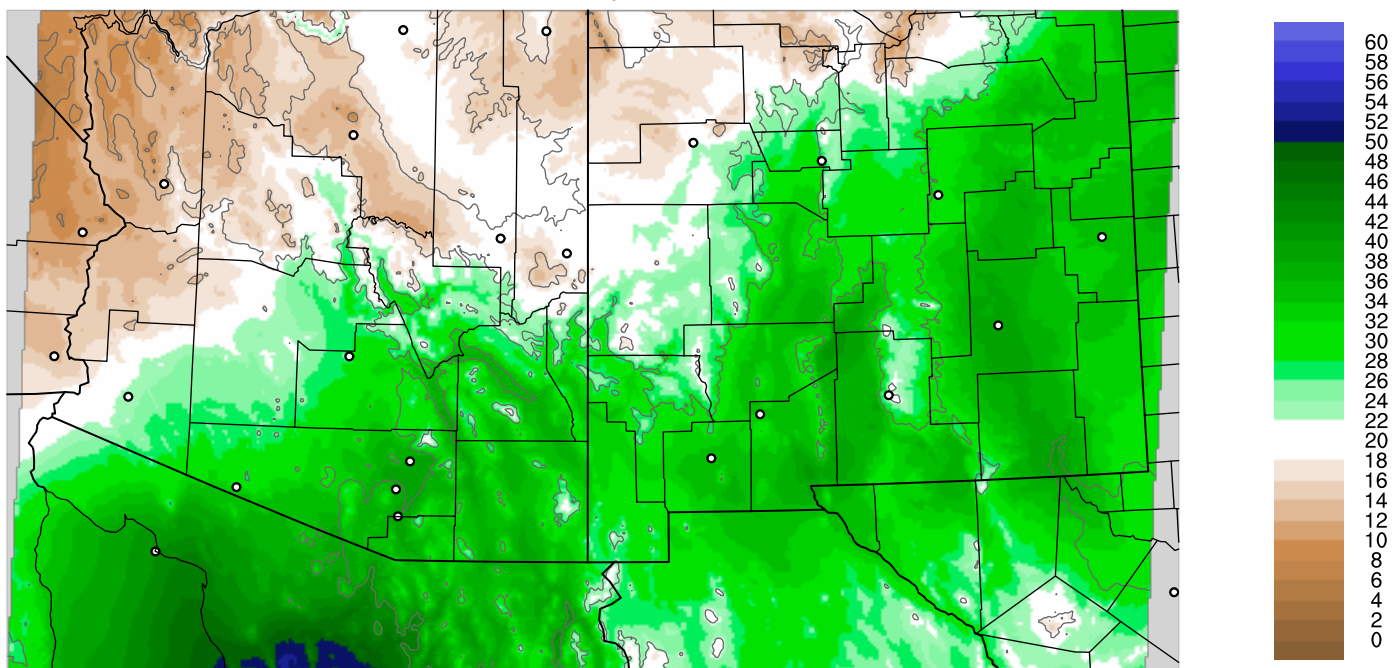

Corrected PWV 4 Sep 2021 8:45 UTC

PWV Error(mm) Obs-Init

Corrected PWV 4 Sep 2021 8:45 UTC

PWV Error(mm) Obs-Init