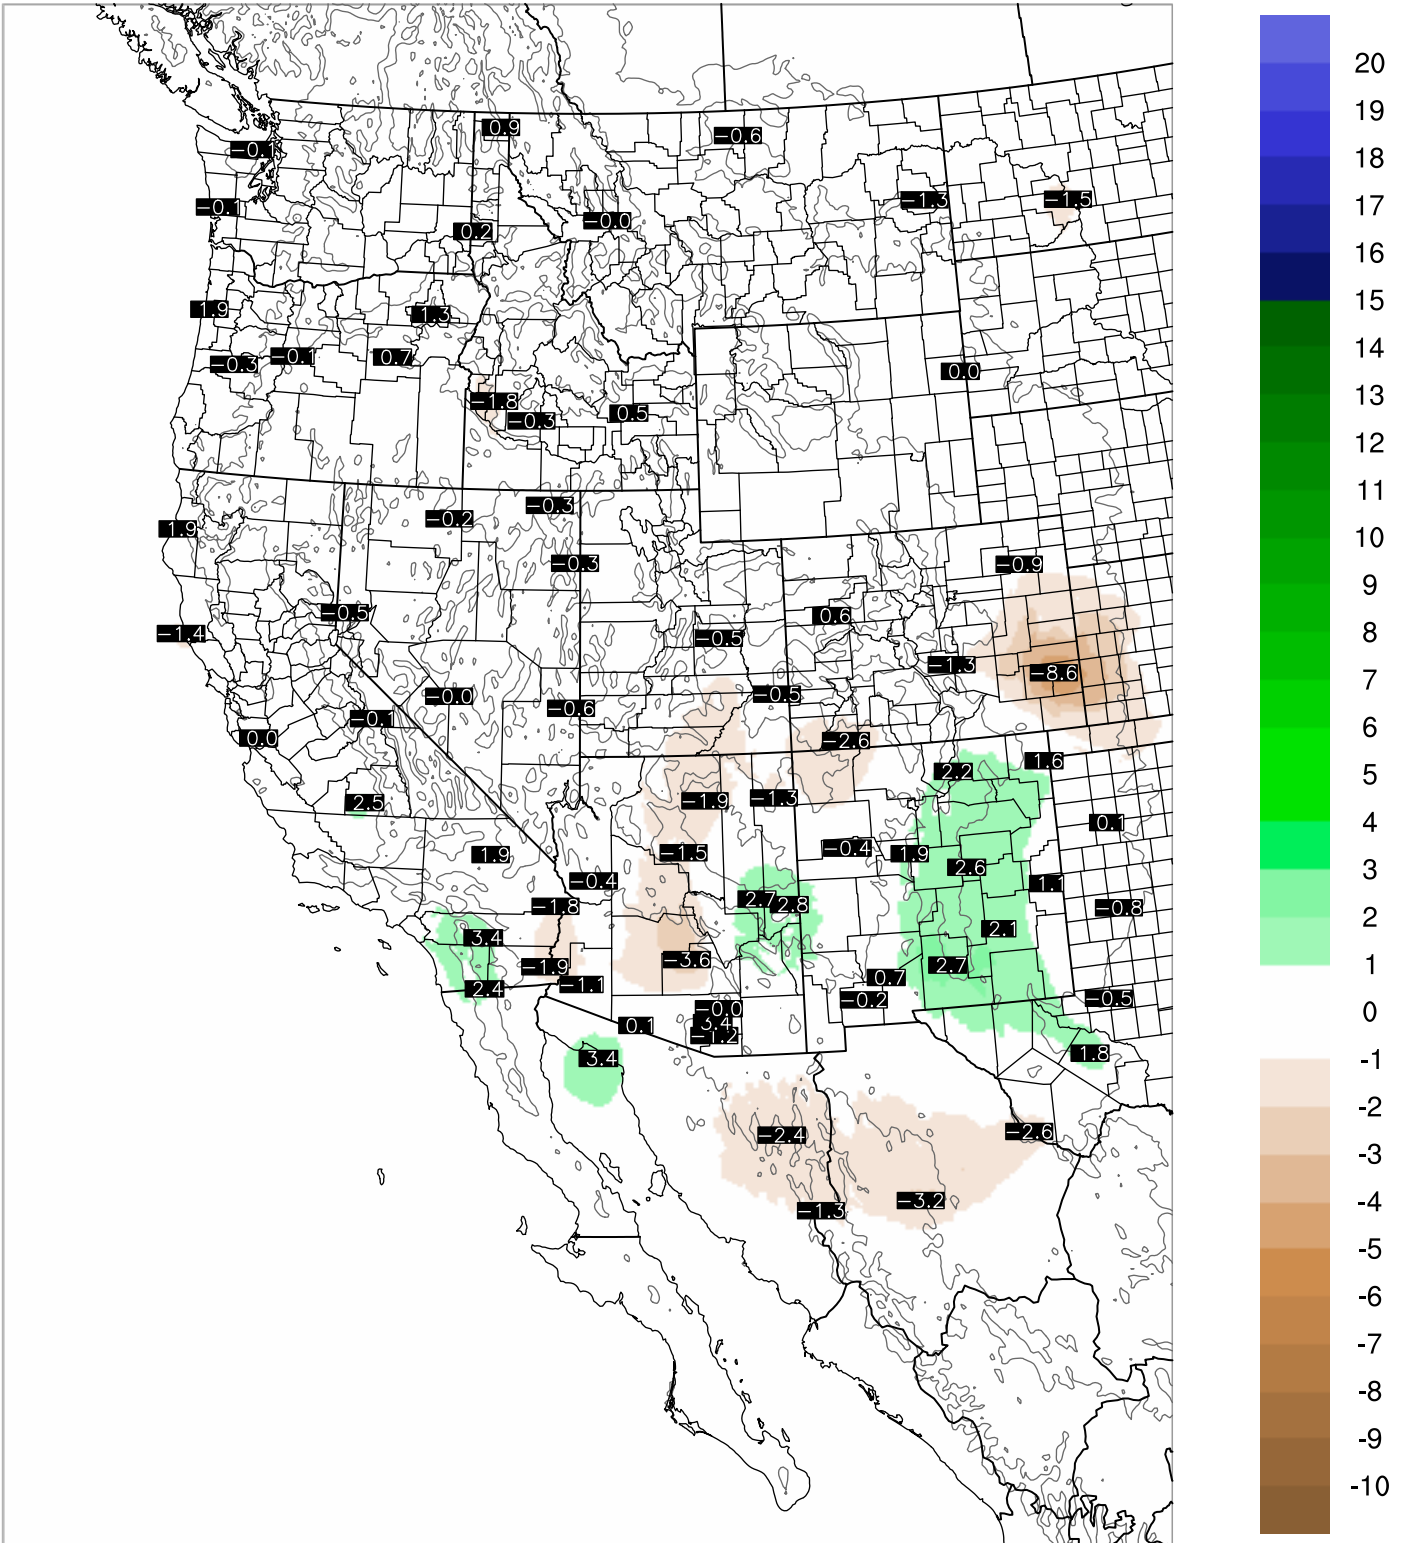

Corrected PWV 4 Sep 2021 8:45 UTC

PWV Error(mm) Obs-Init

Corrected PWV 4 Sep 2021 8:45 UTC

PWV Error(mm) Obs-Init