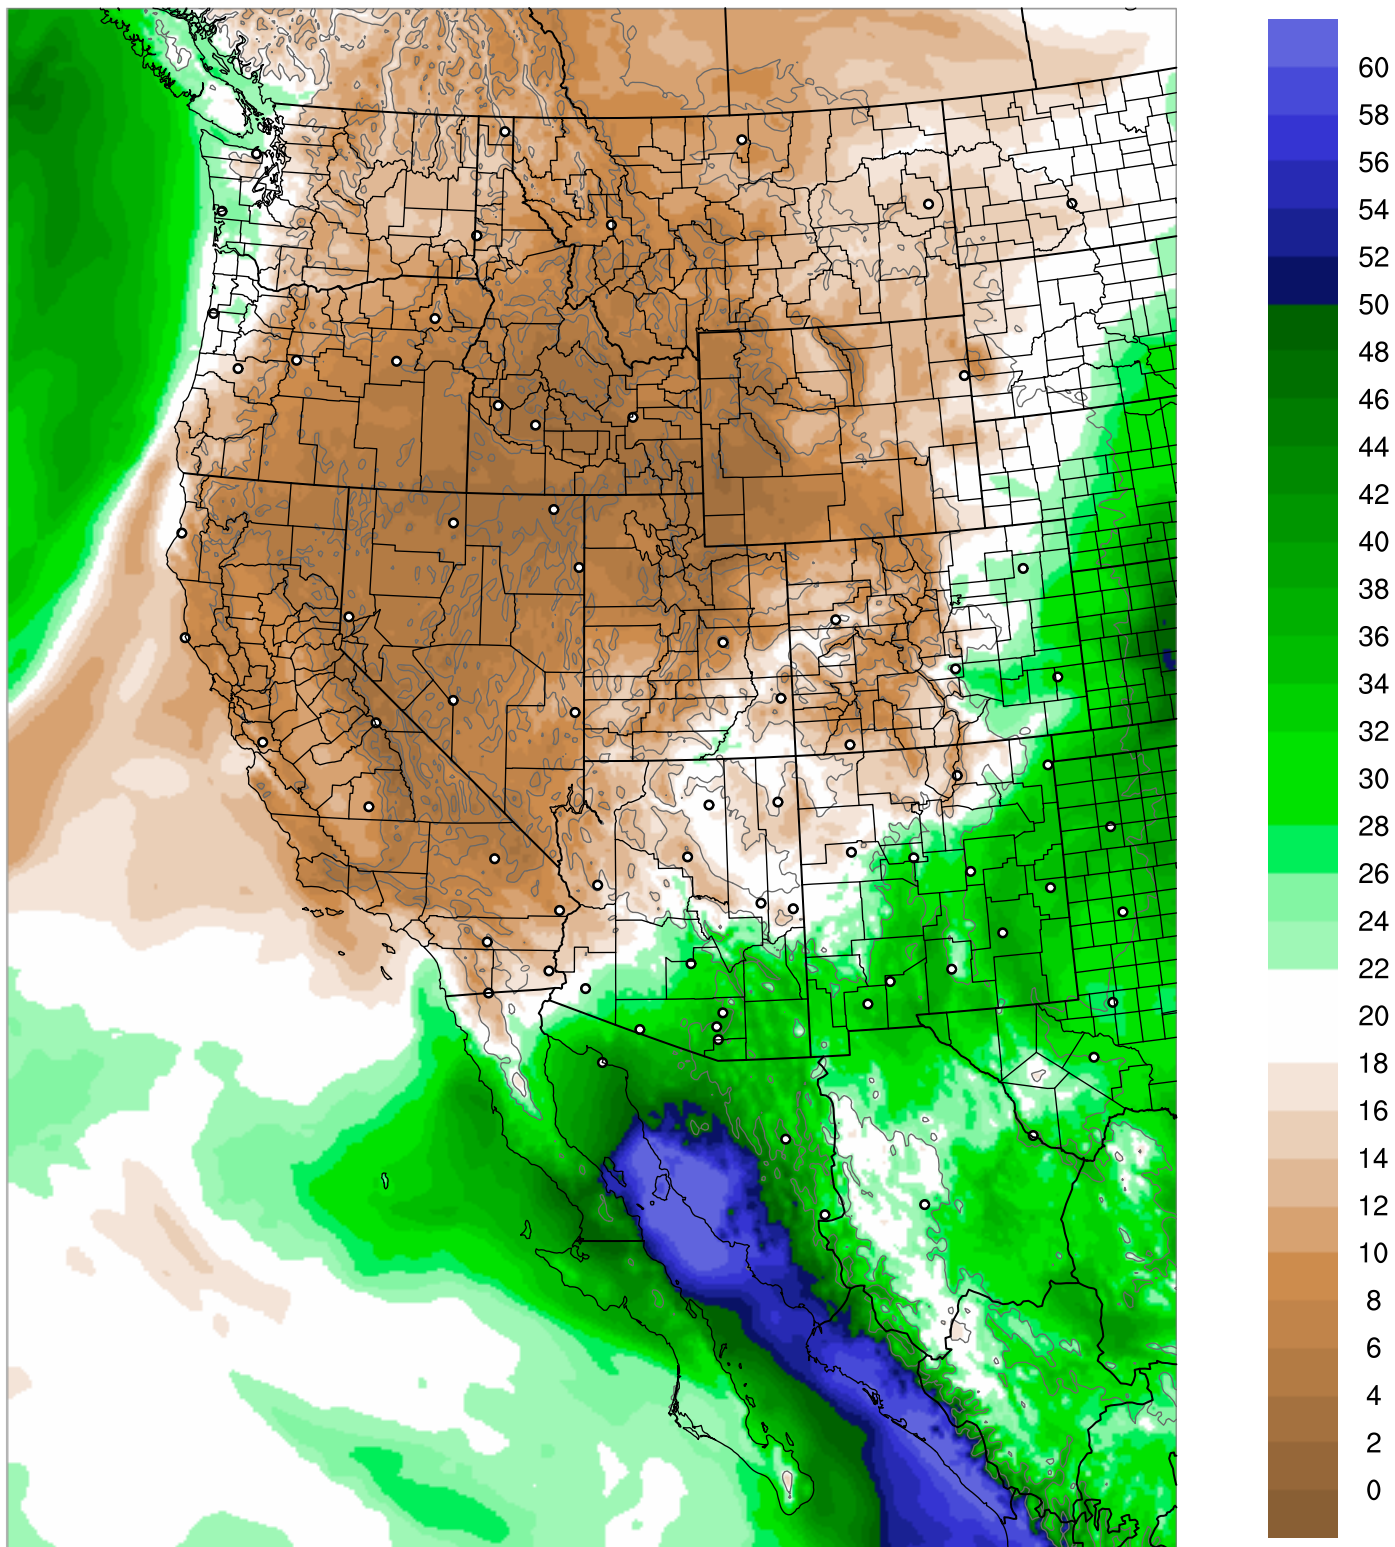

Corrected PWV 4 Sep 2021 8:45 UTC

PWV Error(mm) Obs-Init

Corrected PWV 4 Sep 2021 8:45 UTC

PWV Error(mm) Obs-Init