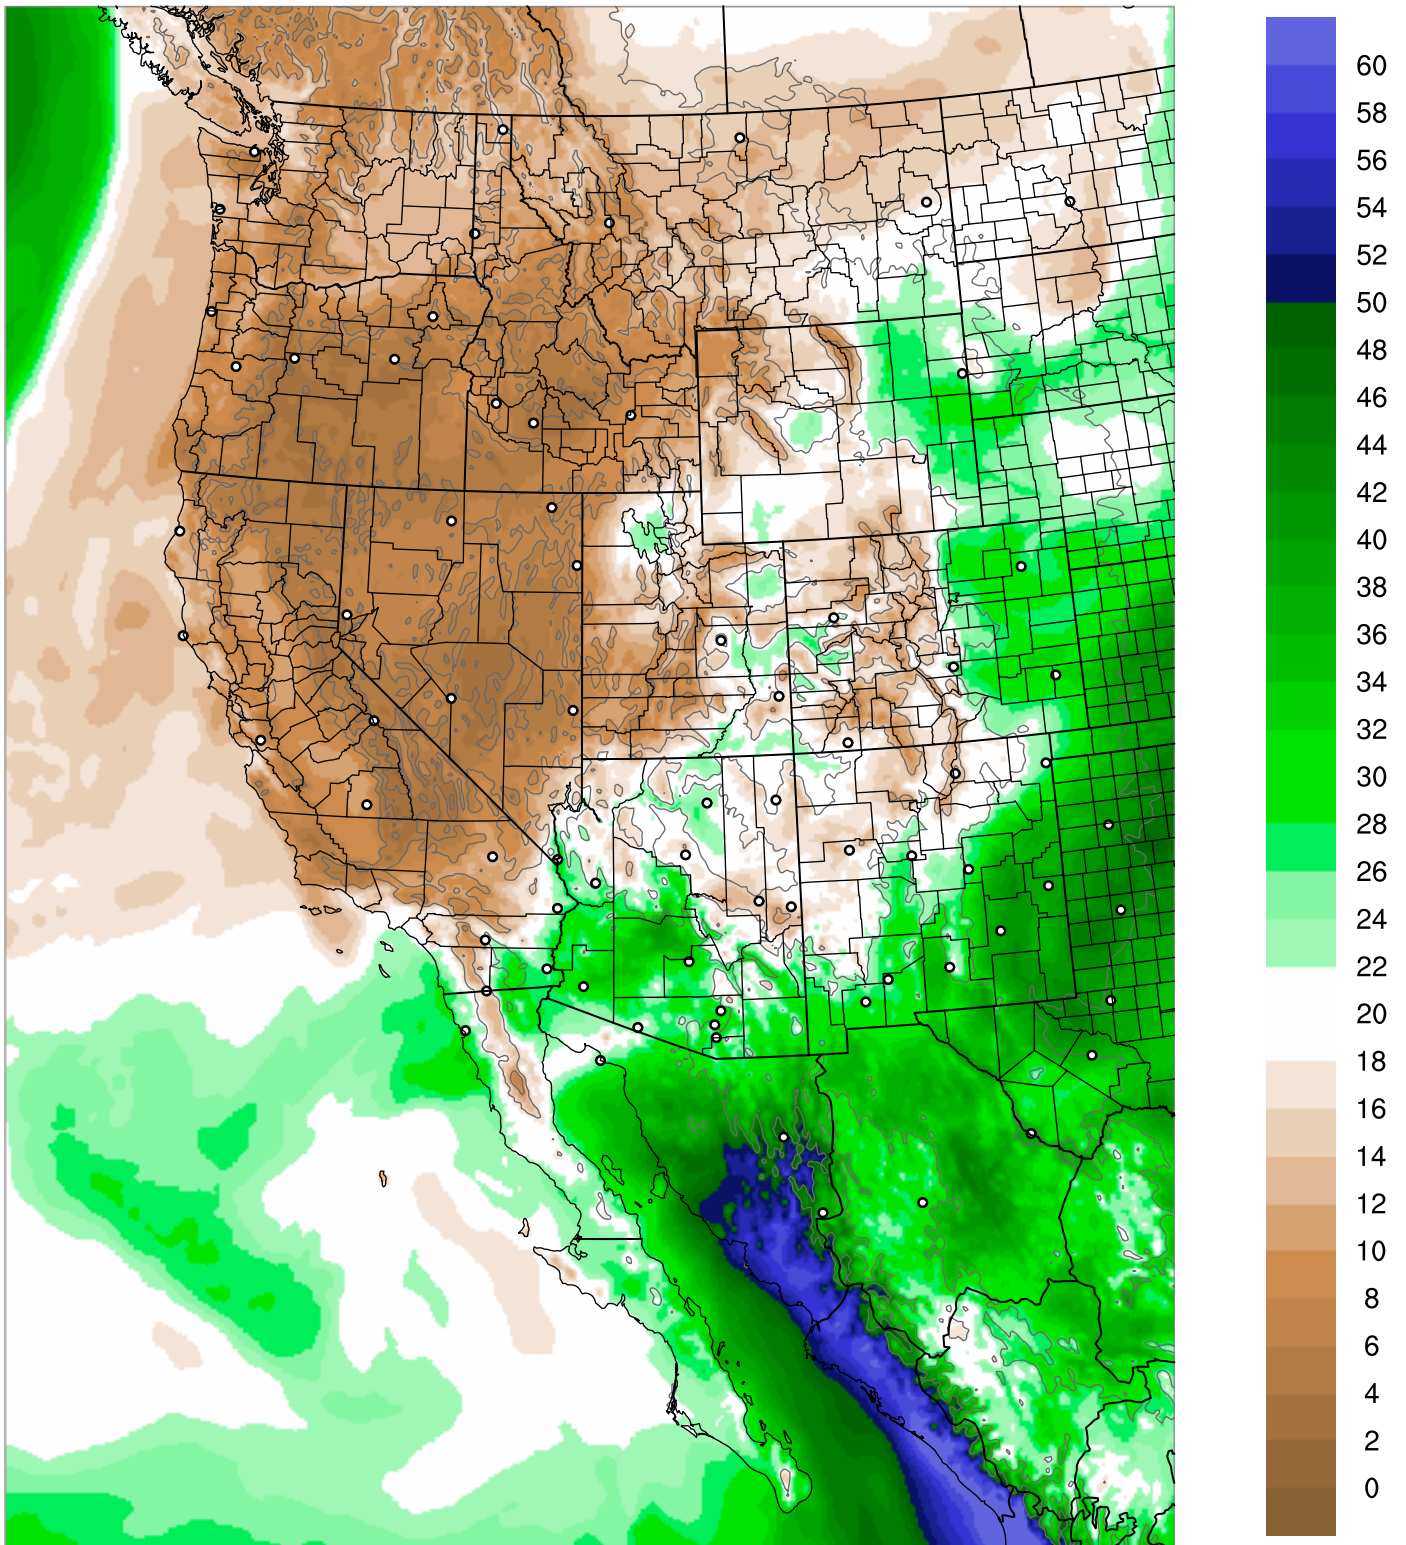

Corrected PWV 3 Sep 2021 8:45 UTC

PWV Error(mm) Obs-Init

Corrected PWV 3 Sep 2021 8:45 UTC

PWV Error(mm) Obs-Init