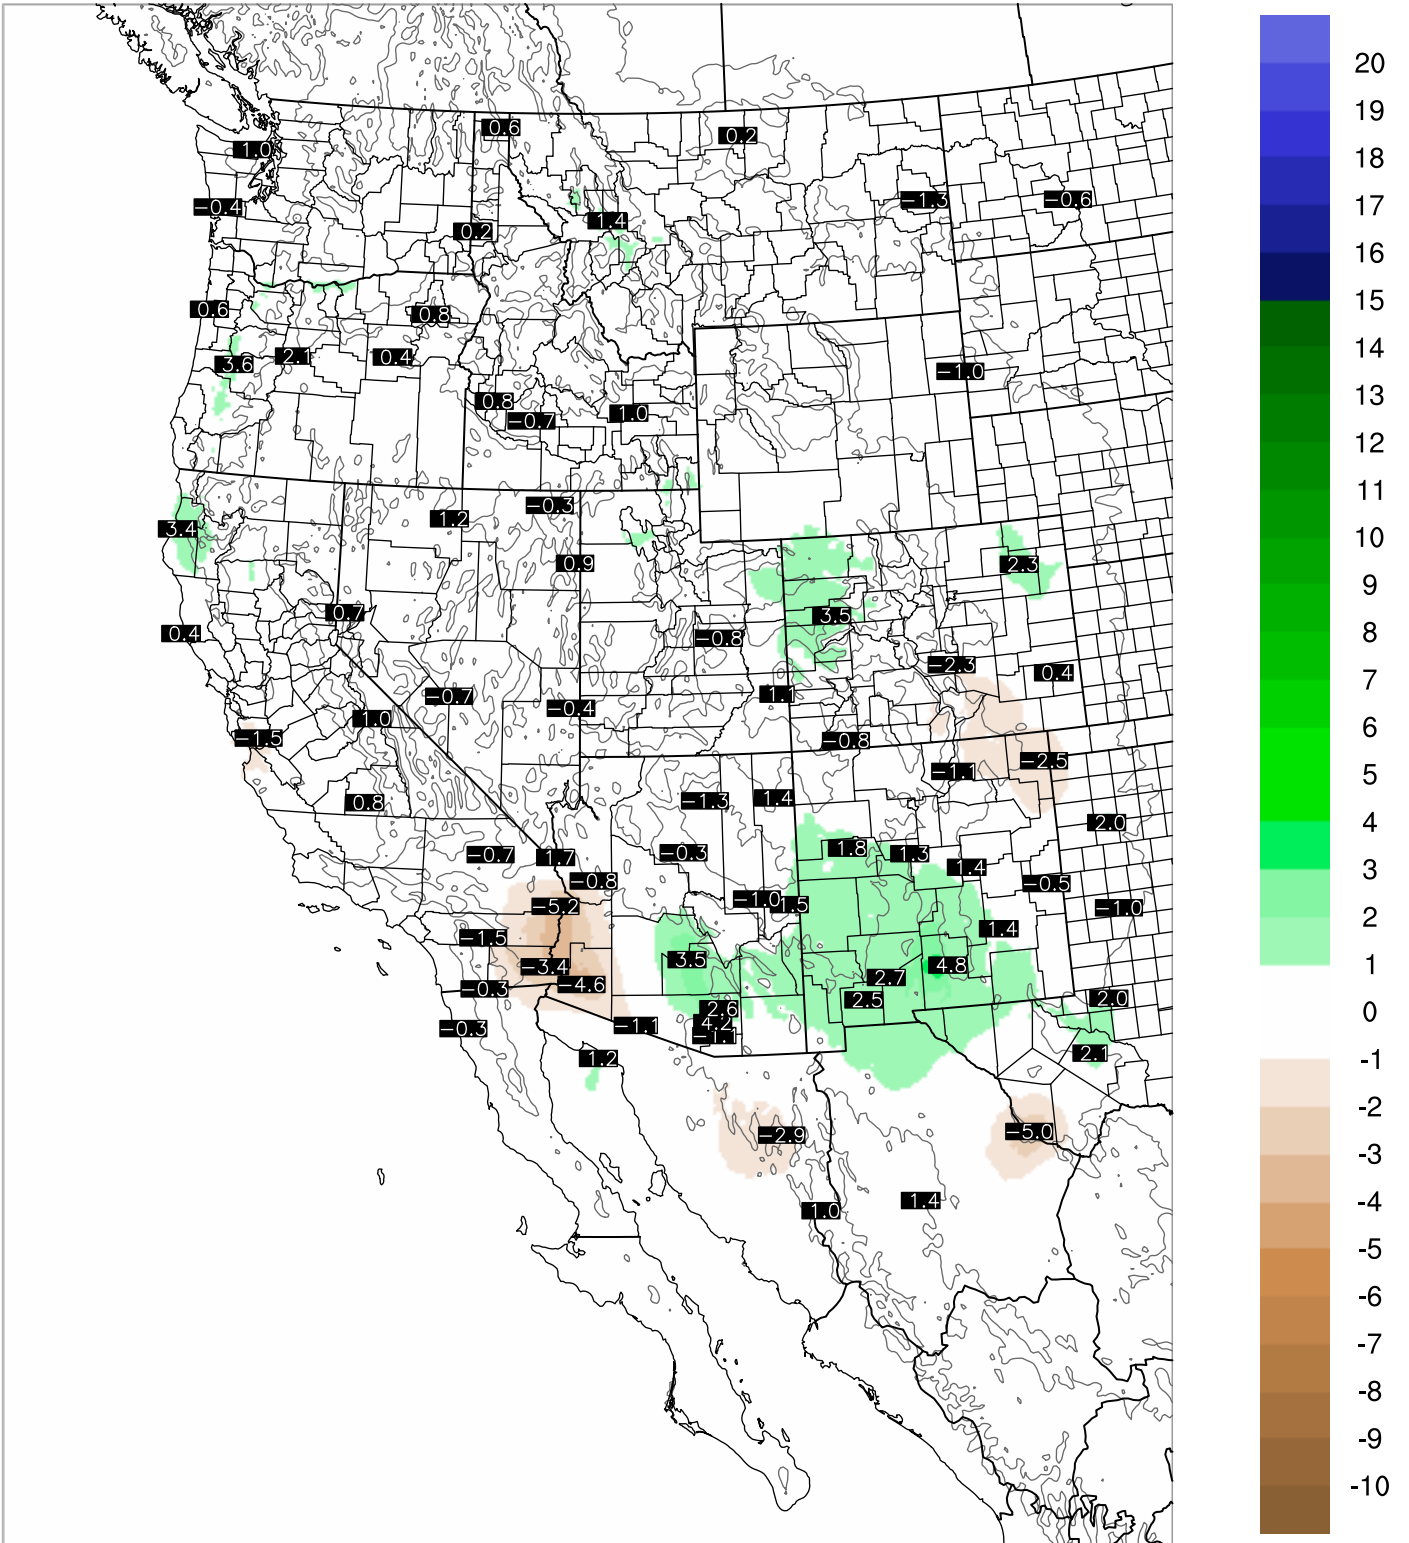

Corrected PWV 3 Sep 2021 8:45 UTC

PWV Error(mm) Obs-Init

Corrected PWV 3 Sep 2021 8:45 UTC

PWV Error(mm) Obs-Init