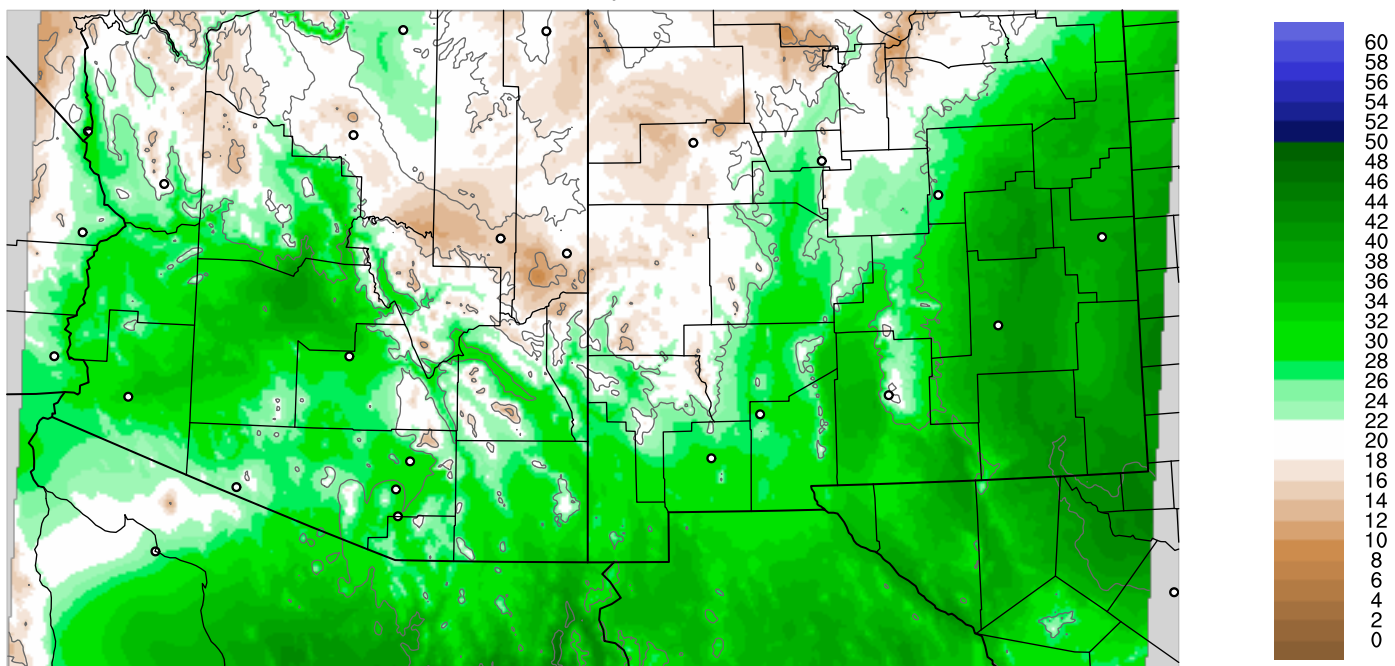

Corrected PWV 3 Sep 2021 8:45 UTC

PWV Error(mm) Obs-Init

Corrected PWV 3 Sep 2021 8:45 UTC

PWV Error(mm) Obs-Init