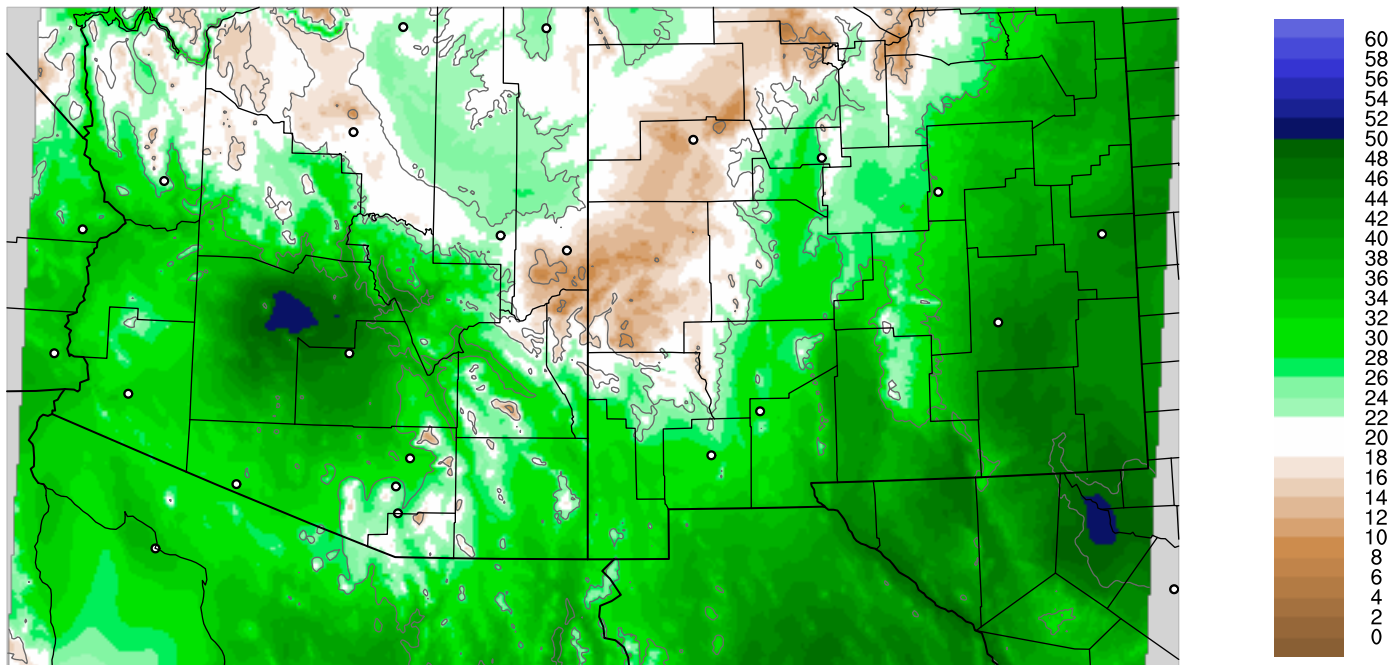

Corrected PWV 2 Sep 2021 8:45 UTC

PWV Error(mm) Obs-Init

Corrected PWV 2 Sep 2021 8:45 UTC

PWV Error(mm) Obs-Init