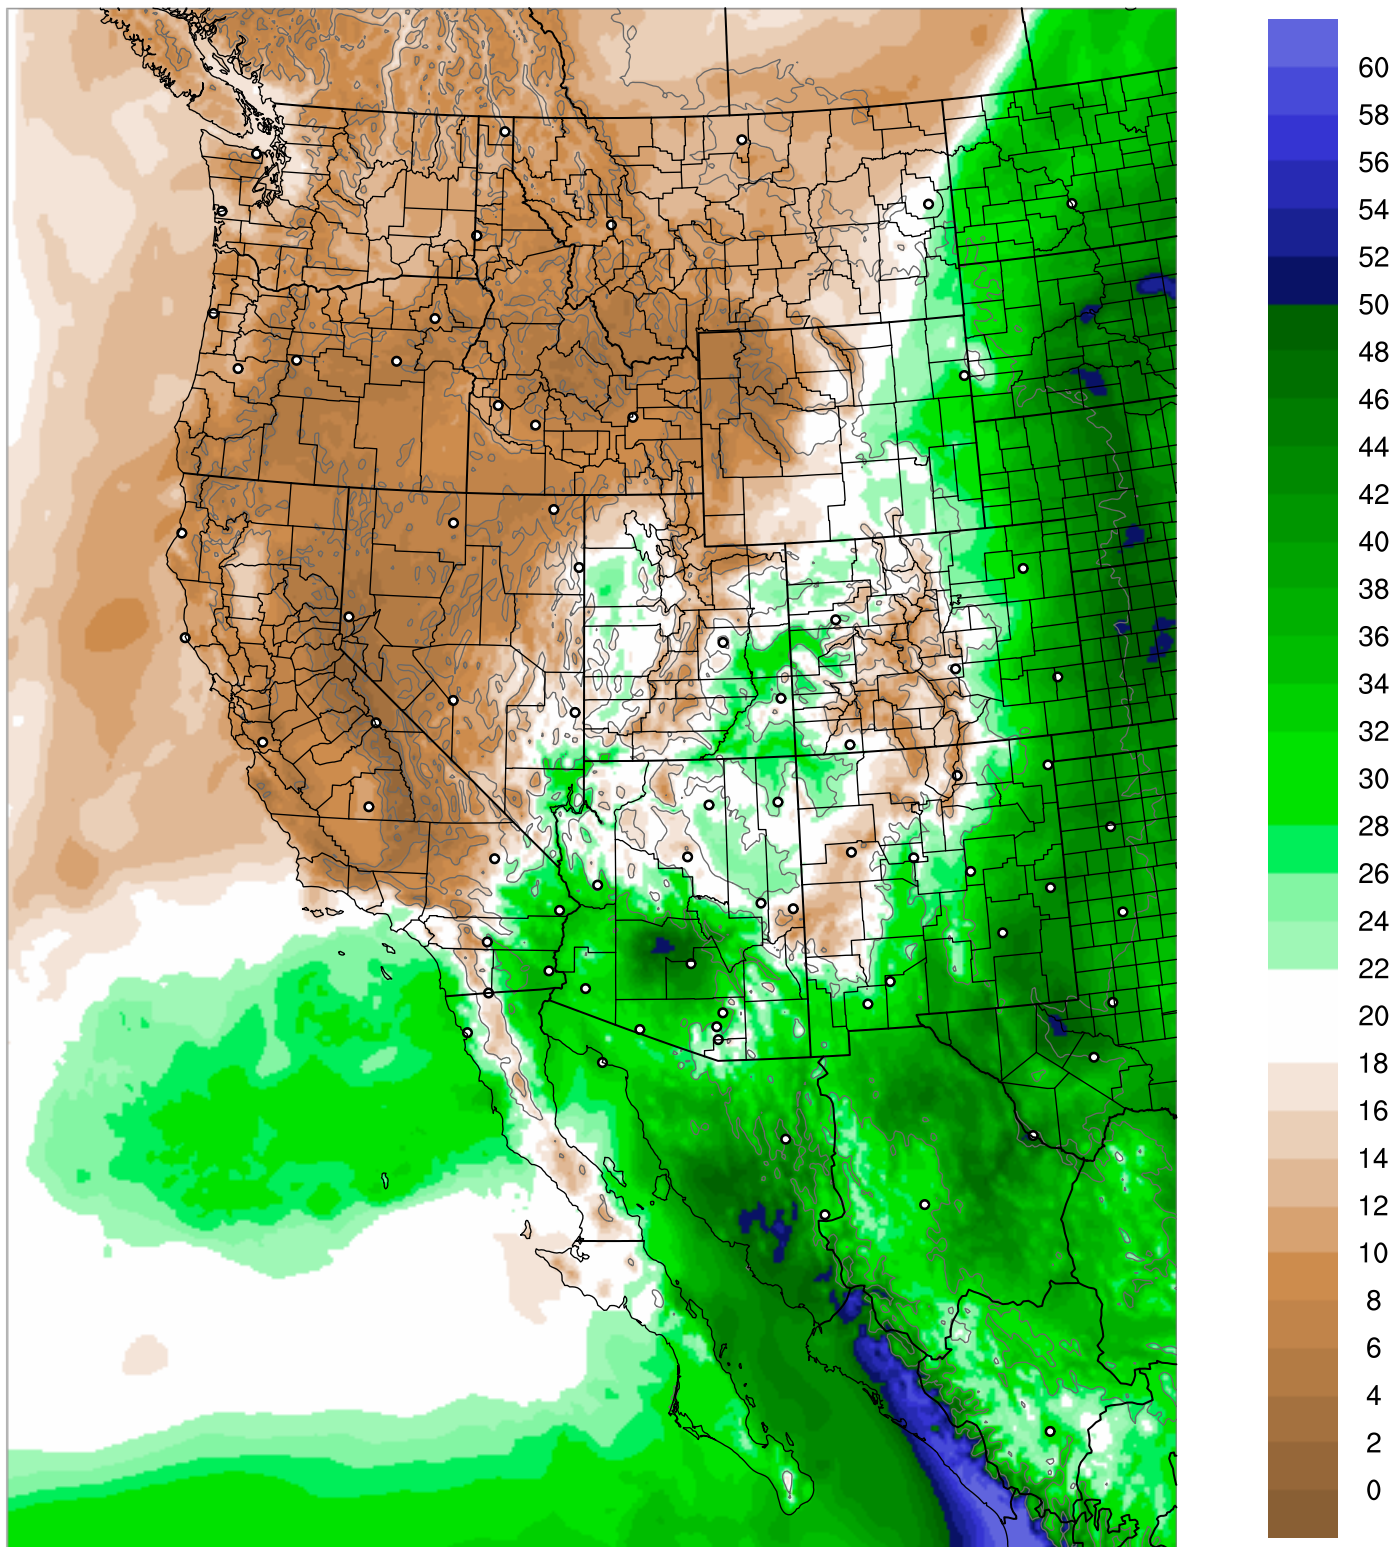

Corrected PWV 2 Sep 2021 8:45 UTC

PWV Error(mm) Obs-Init

Corrected PWV 2 Sep 2021 8:45 UTC

PWV Error(mm) Obs-Init