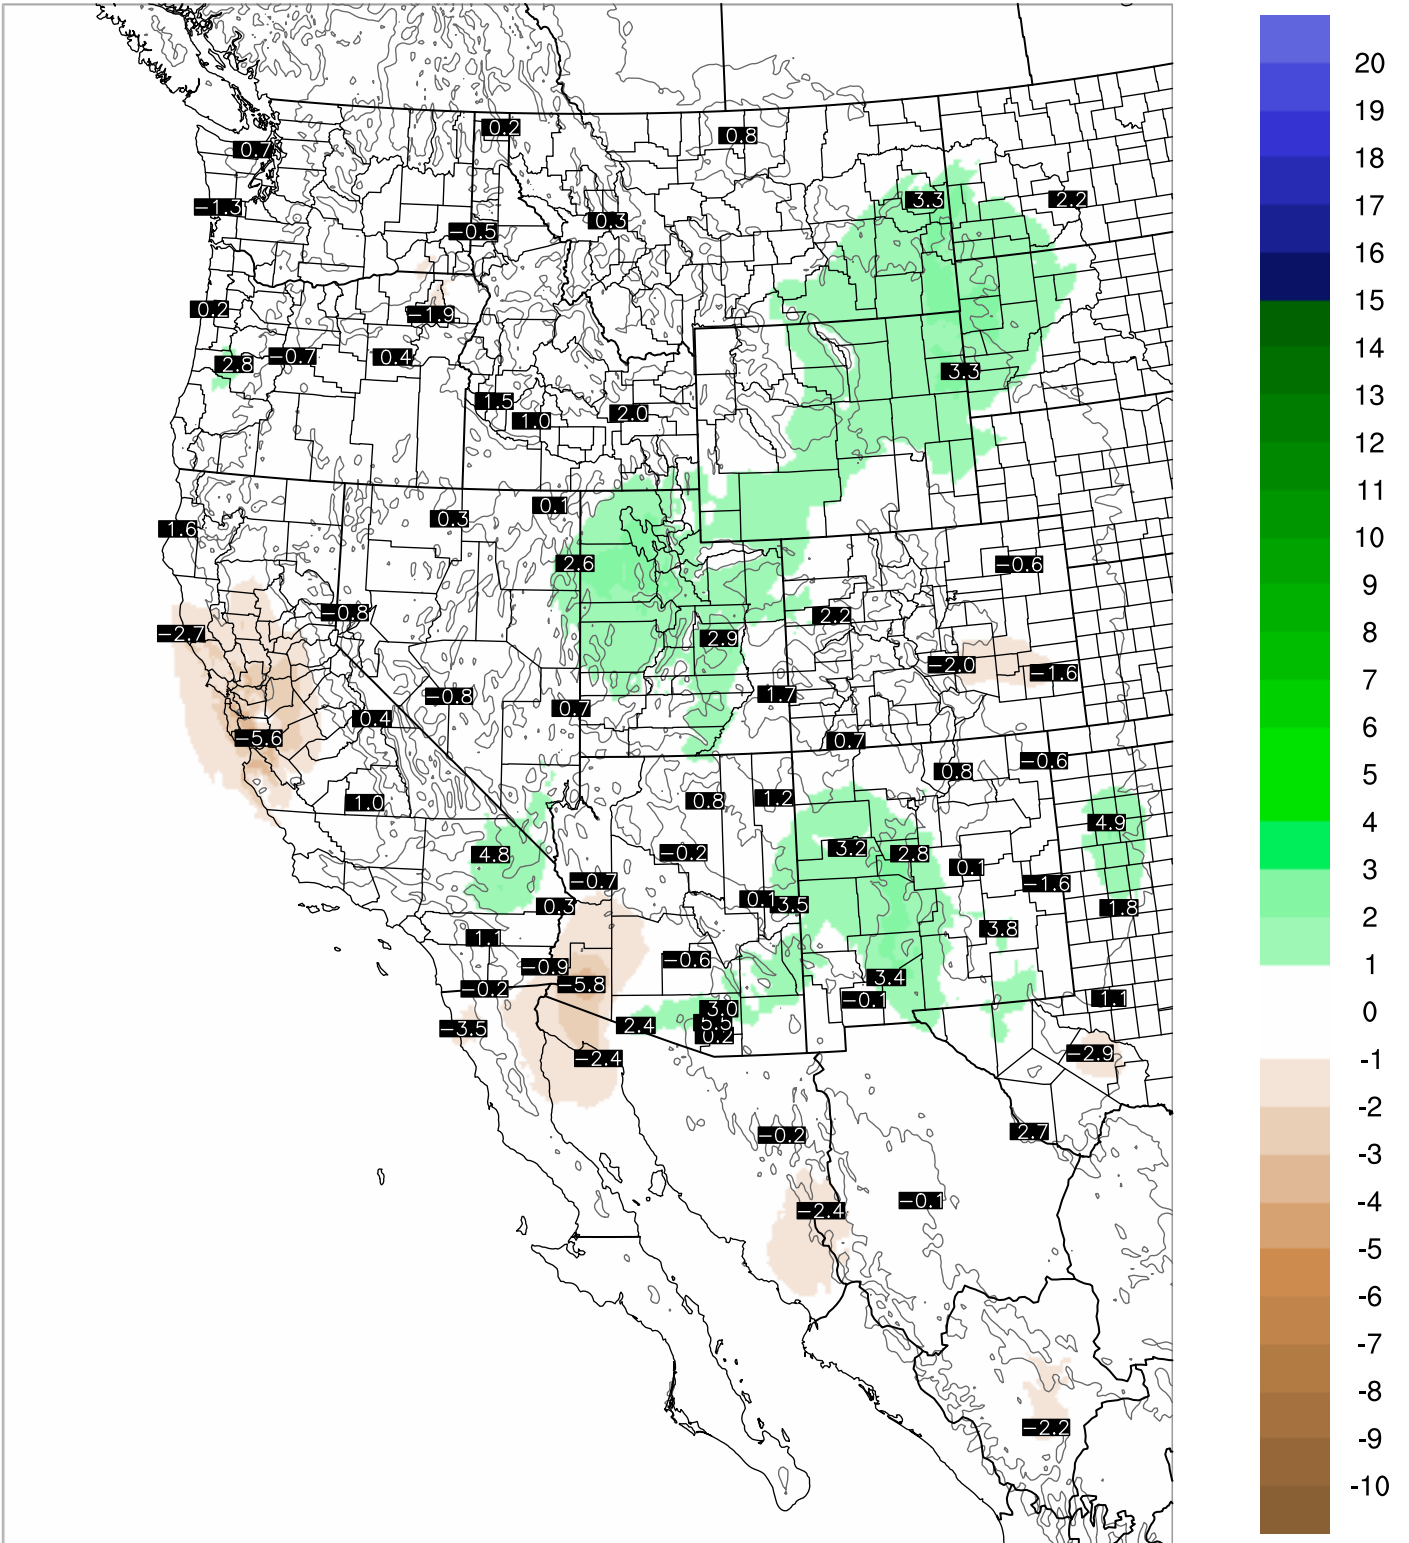

Corrected PWV 2 Sep 2021 8:45 UTC

PWV Error(mm) Obs-Init

Corrected PWV 2 Sep 2021 8:45 UTC

PWV Error(mm) Obs-Init