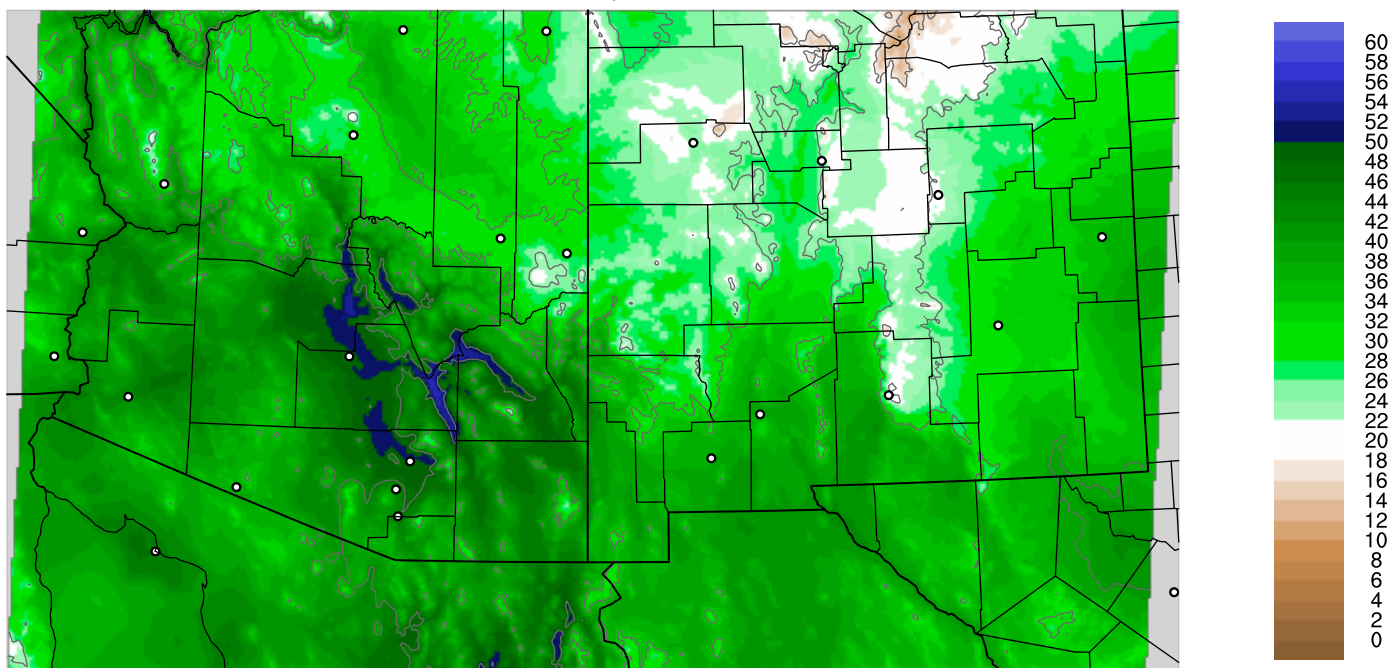

Corrected PWV 1 Sep 2021 8:45 UTC

PWV Error(mm) Obs-Init

Corrected PWV 1 Sep 2021 8:45 UTC

PWV Error(mm) Obs-Init