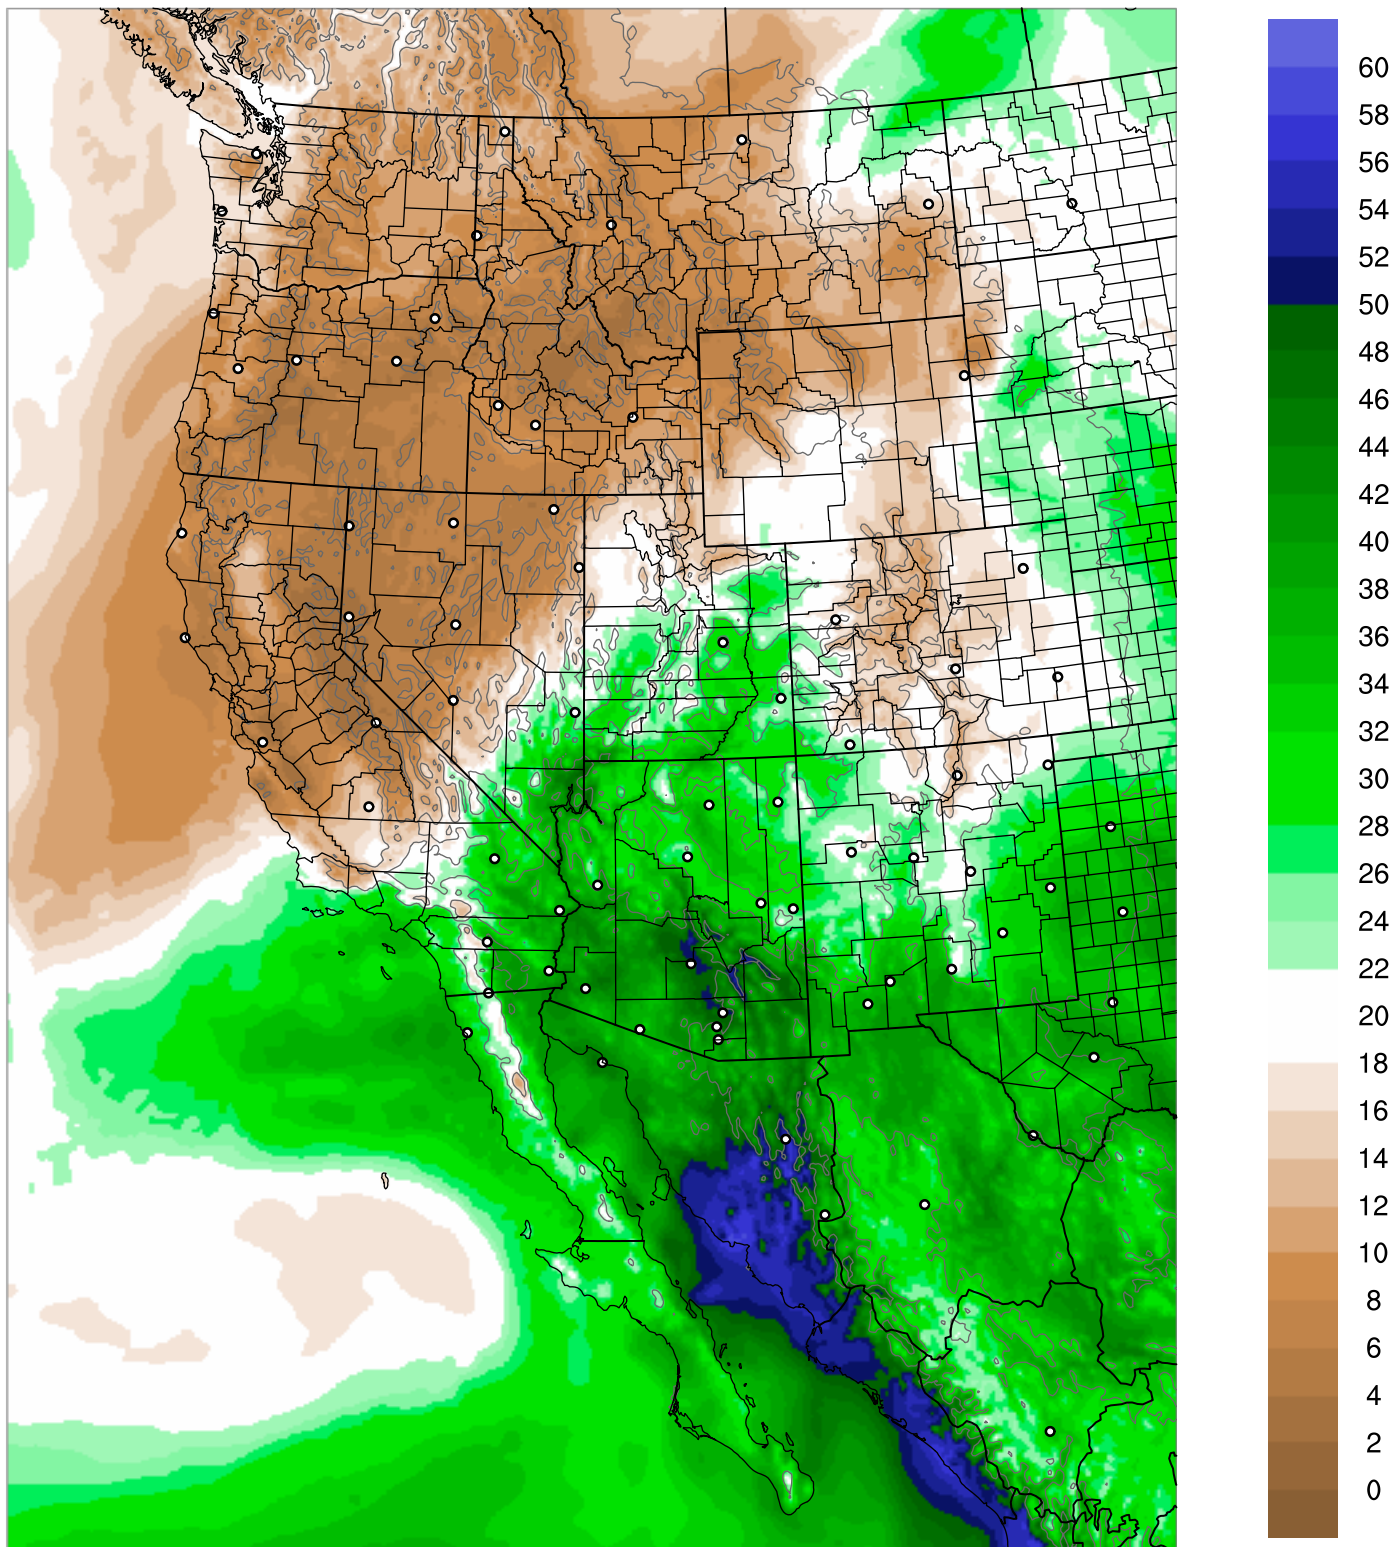

Corrected PWV 1 Sep 2021 8:45 UTC

PWV Error(mm) Obs-Init

Corrected PWV 1 Sep 2021 8:45 UTC

PWV Error(mm) Obs-Init