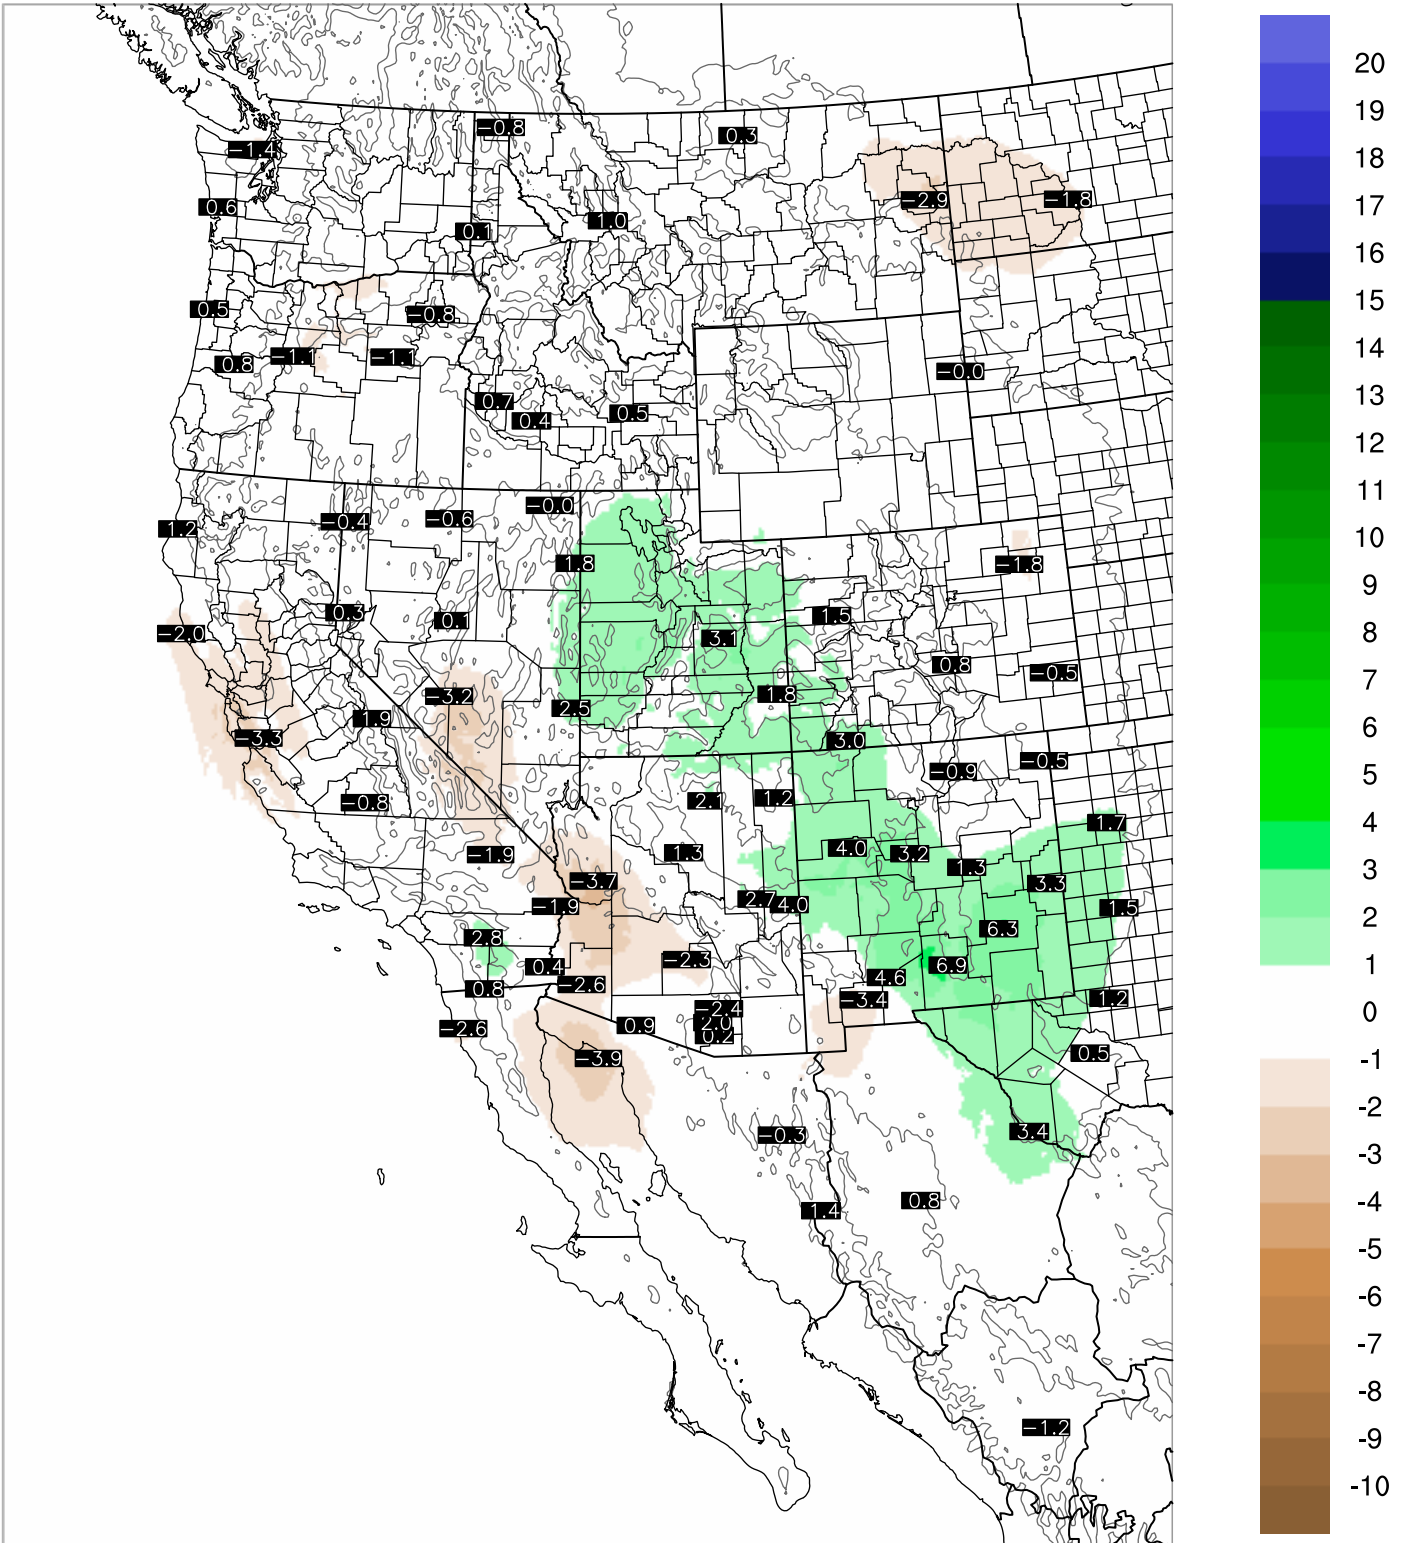

Corrected PWV 1 Sep 2021 8:45 UTC

PWV Error(mm) Obs-Init

Corrected PWV 1 Sep 2021 8:45 UTC

PWV Error(mm) Obs-Init