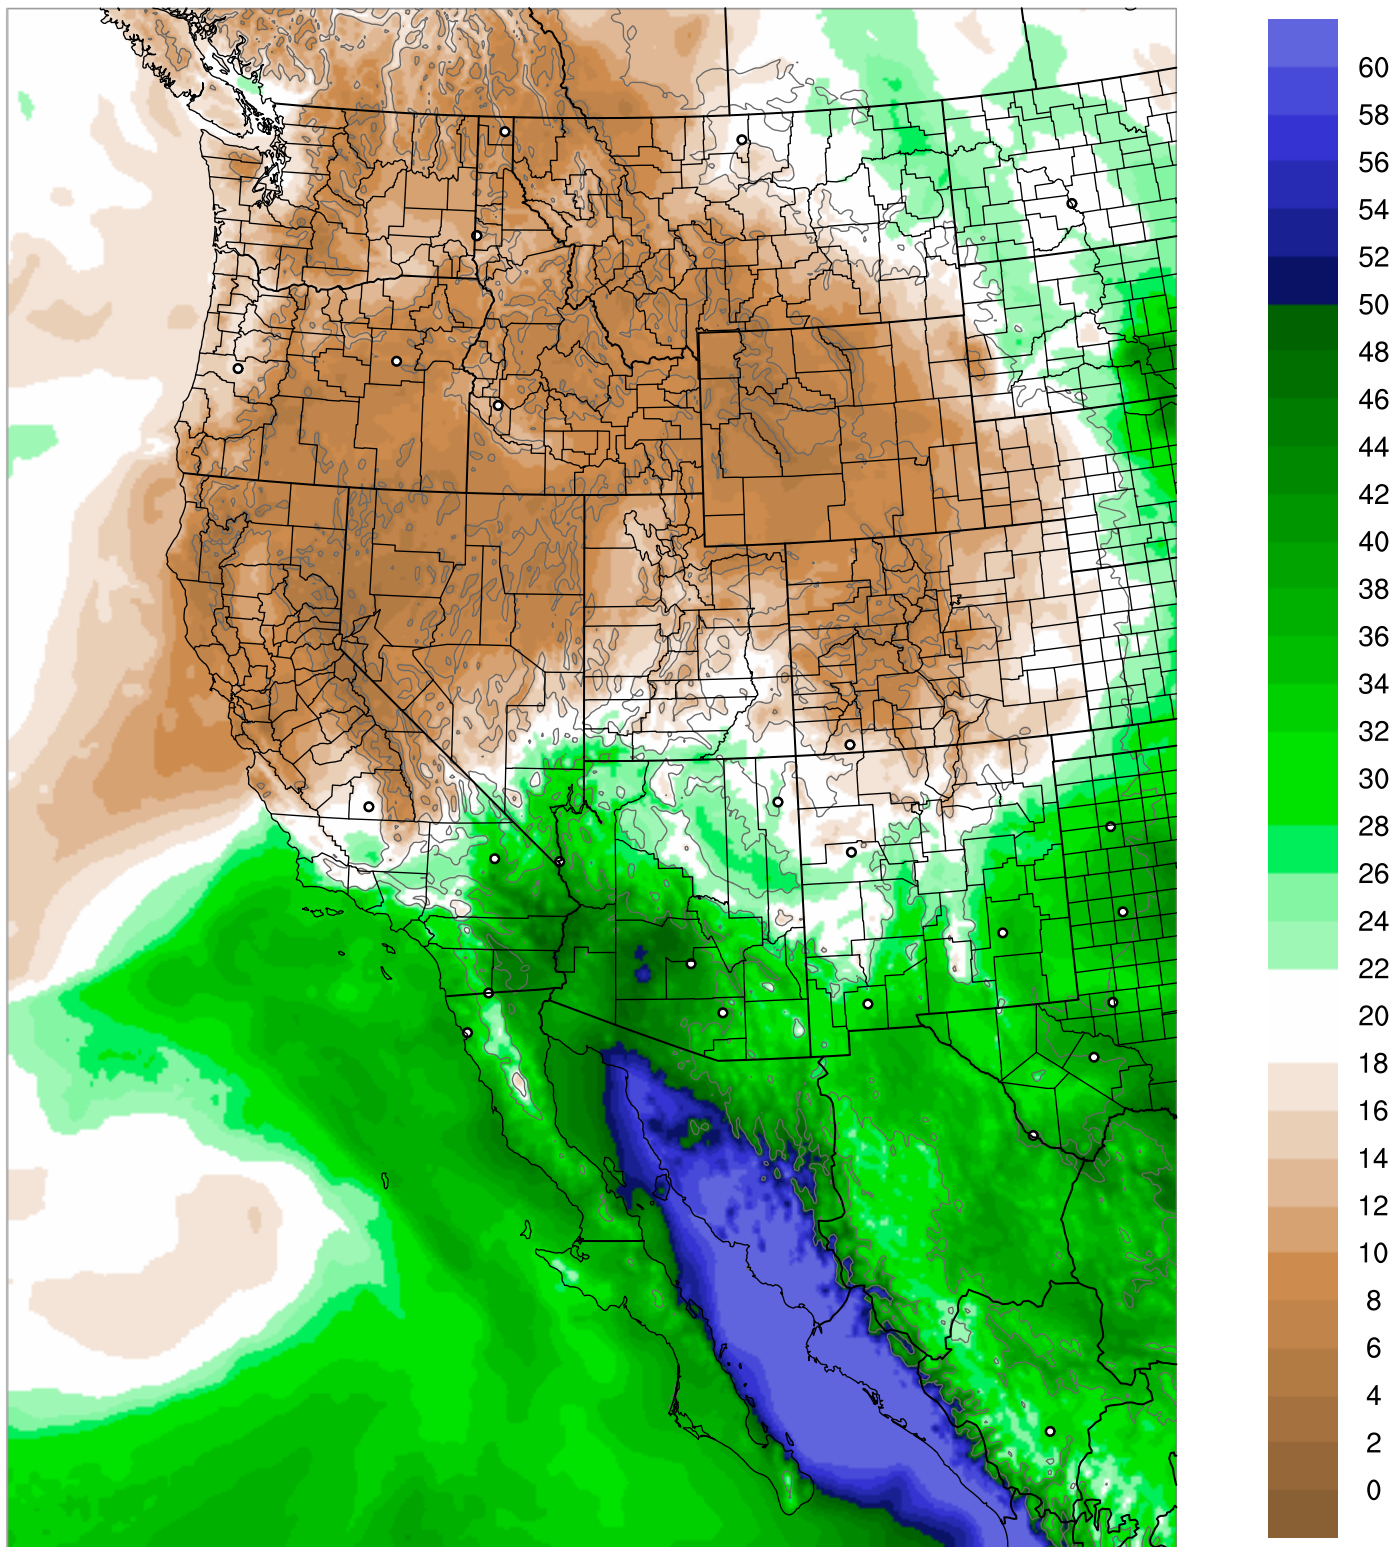

Corrected PWV 31 Aug 2021 8:45 UTC

PWV Error(mm) Obs-Init

Corrected PWV 31 Aug 2021 8:45 UTC

PWV Error(mm) Obs-Init