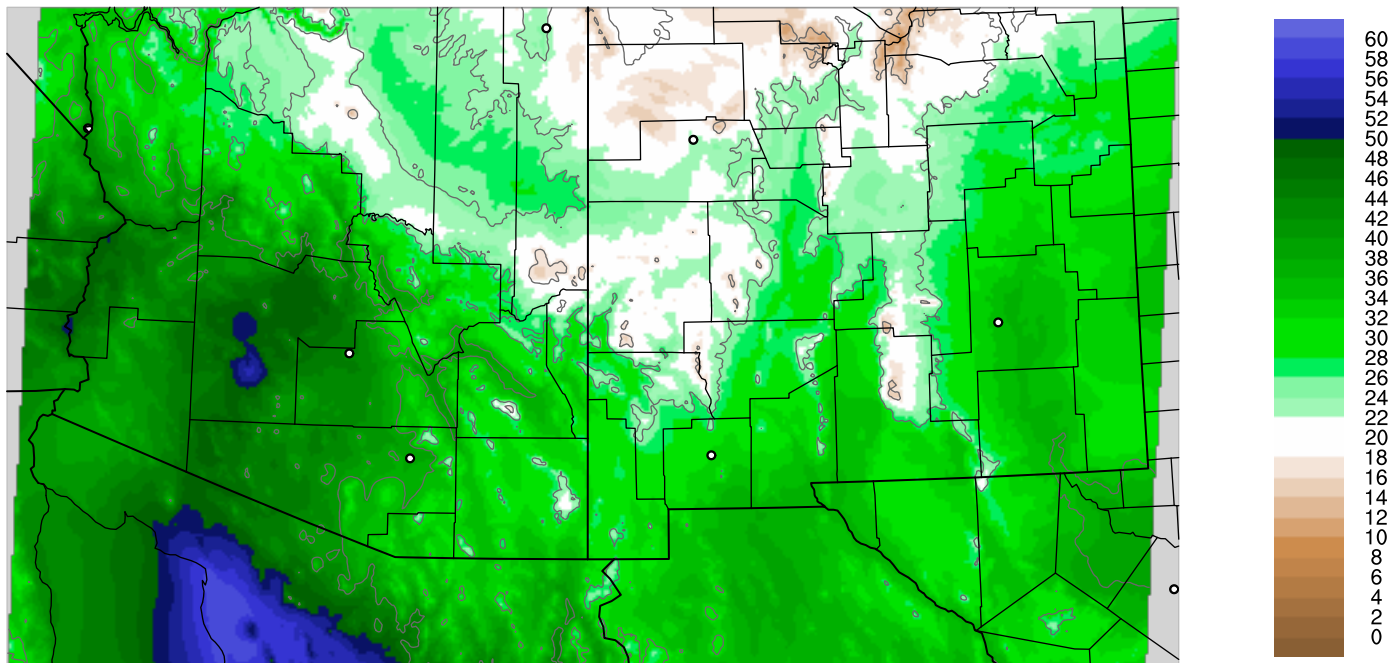

Corrected PWV 31 Aug 2021 8:45 UTC

PWV Error(mm) Obs-Init

Corrected PWV 31 Aug 2021 8:45 UTC

PWV Error(mm) Obs-Init