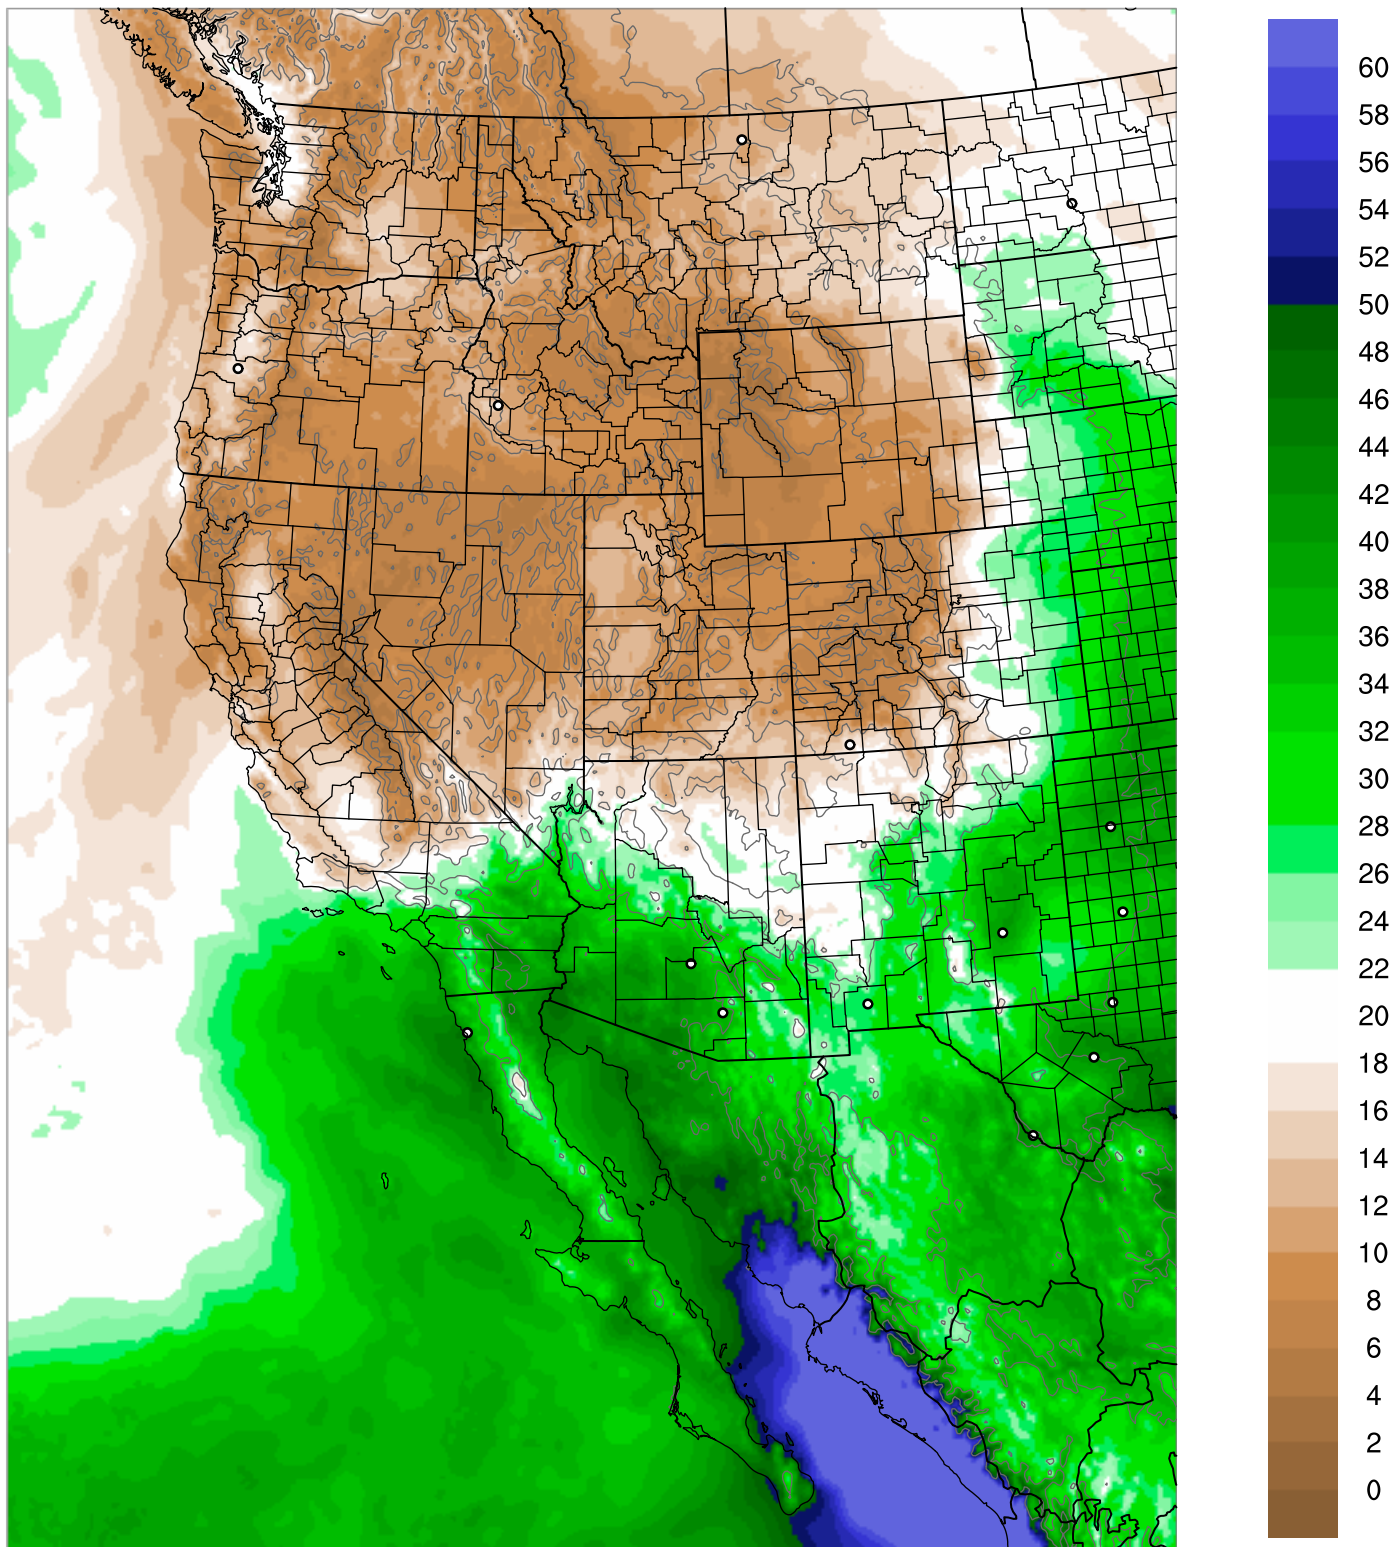

Corrected PWV 30 Aug 2021 8:45 UTC

PWV Error(mm) Obs-Init

Corrected PWV 30 Aug 2021 8:45 UTC

PWV Error(mm) Obs-Init