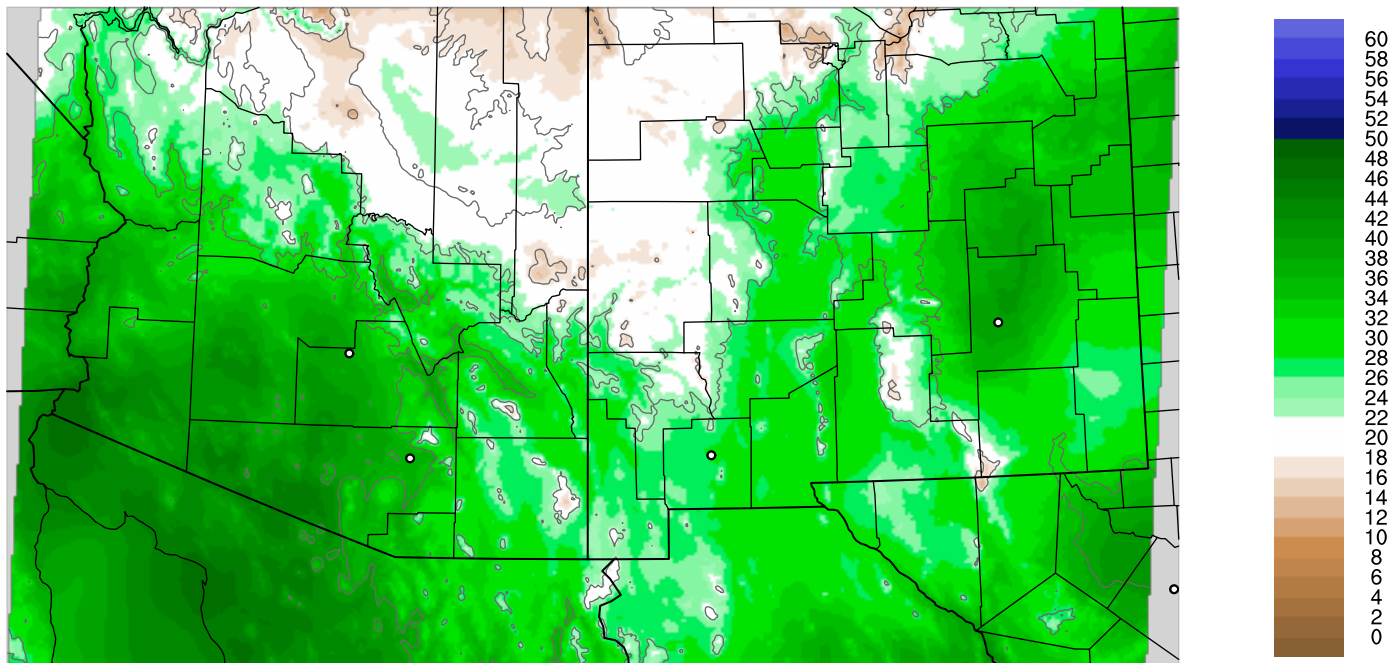

Corrected PWV 30 Aug 2021 8:45 UTC

PWV Error(mm) Obs-Init

Corrected PWV 30 Aug 2021 8:45 UTC

PWV Error(mm) Obs-Init