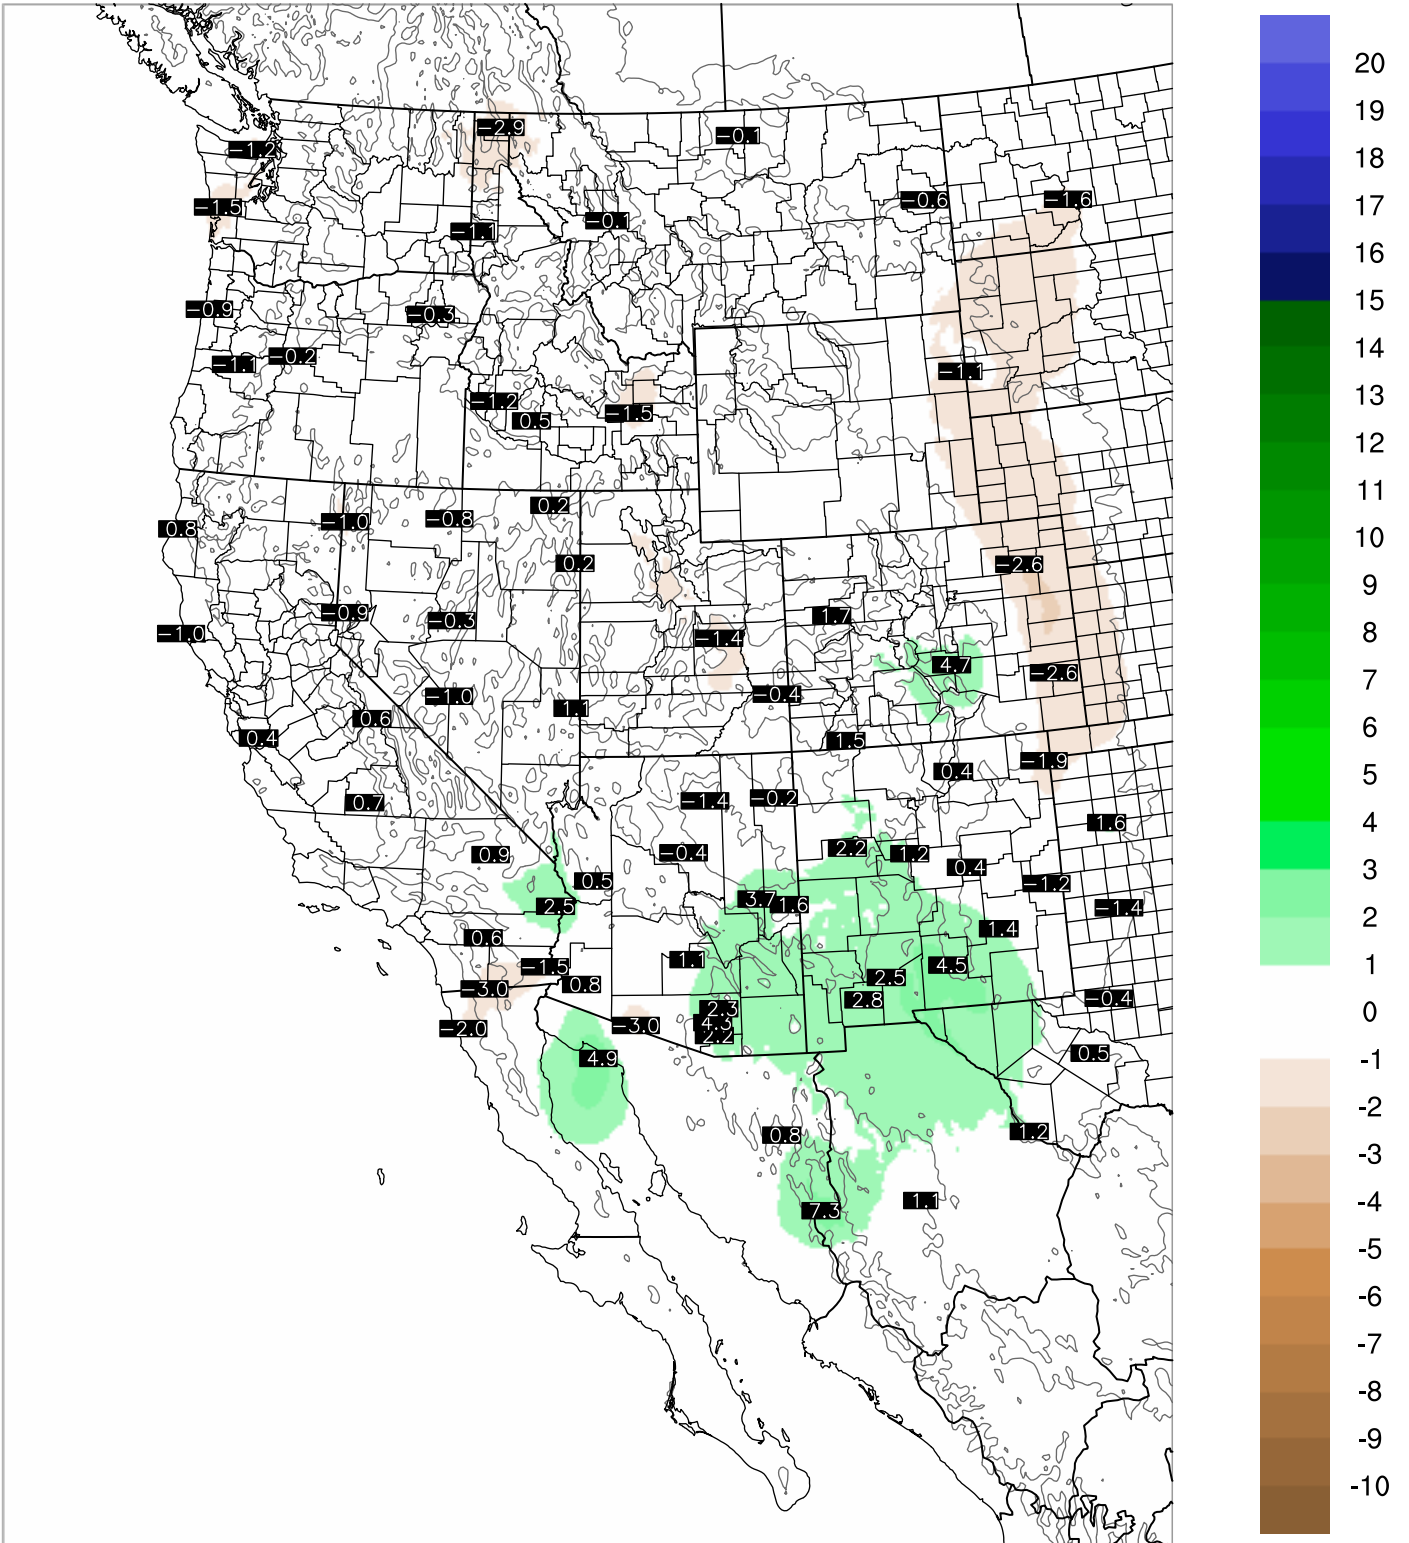

# Corrected PWV 29 Aug 2021 8:45 UTC

# PWV Error(mm) Obs-Init

Corrected PWV 29 Aug 2021 8:45 UTC

PWV Error(mm) Obs-Init