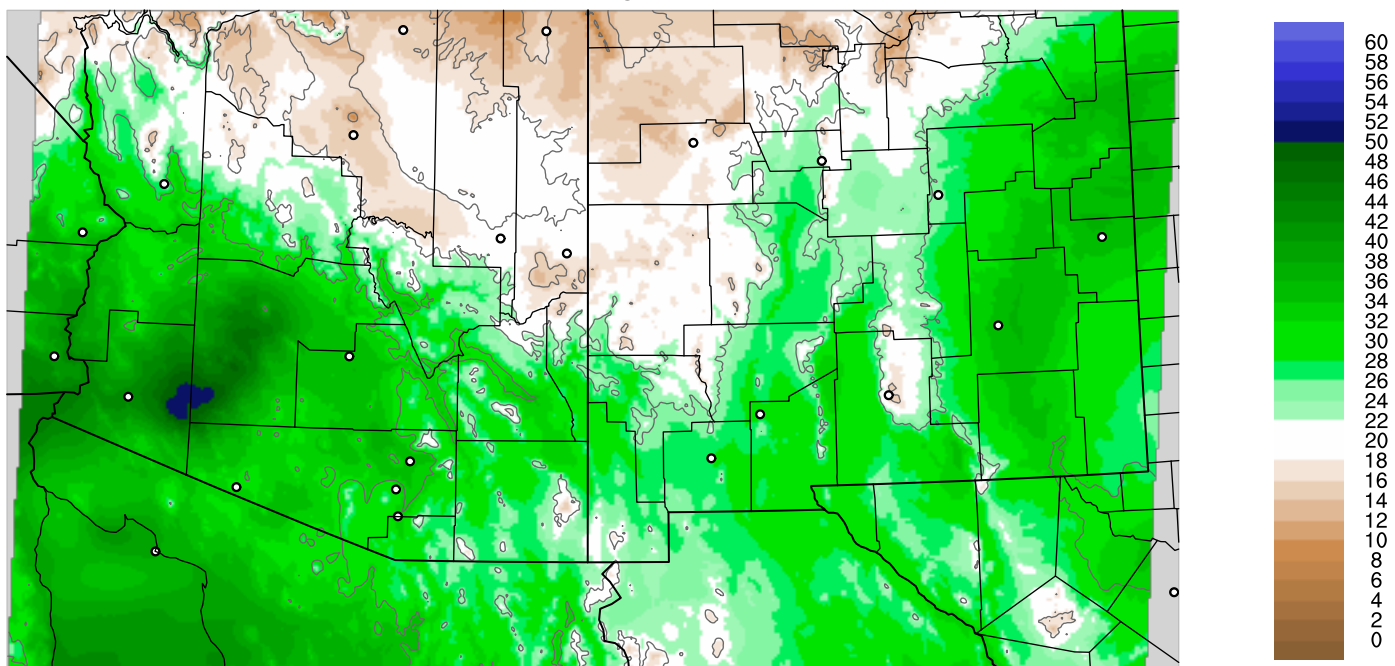

# PWV Error(mm) Obs-Init

Corrected PWV 29 Aug 2021 8:45 UTC

PWV Error(mm) Obs-Init