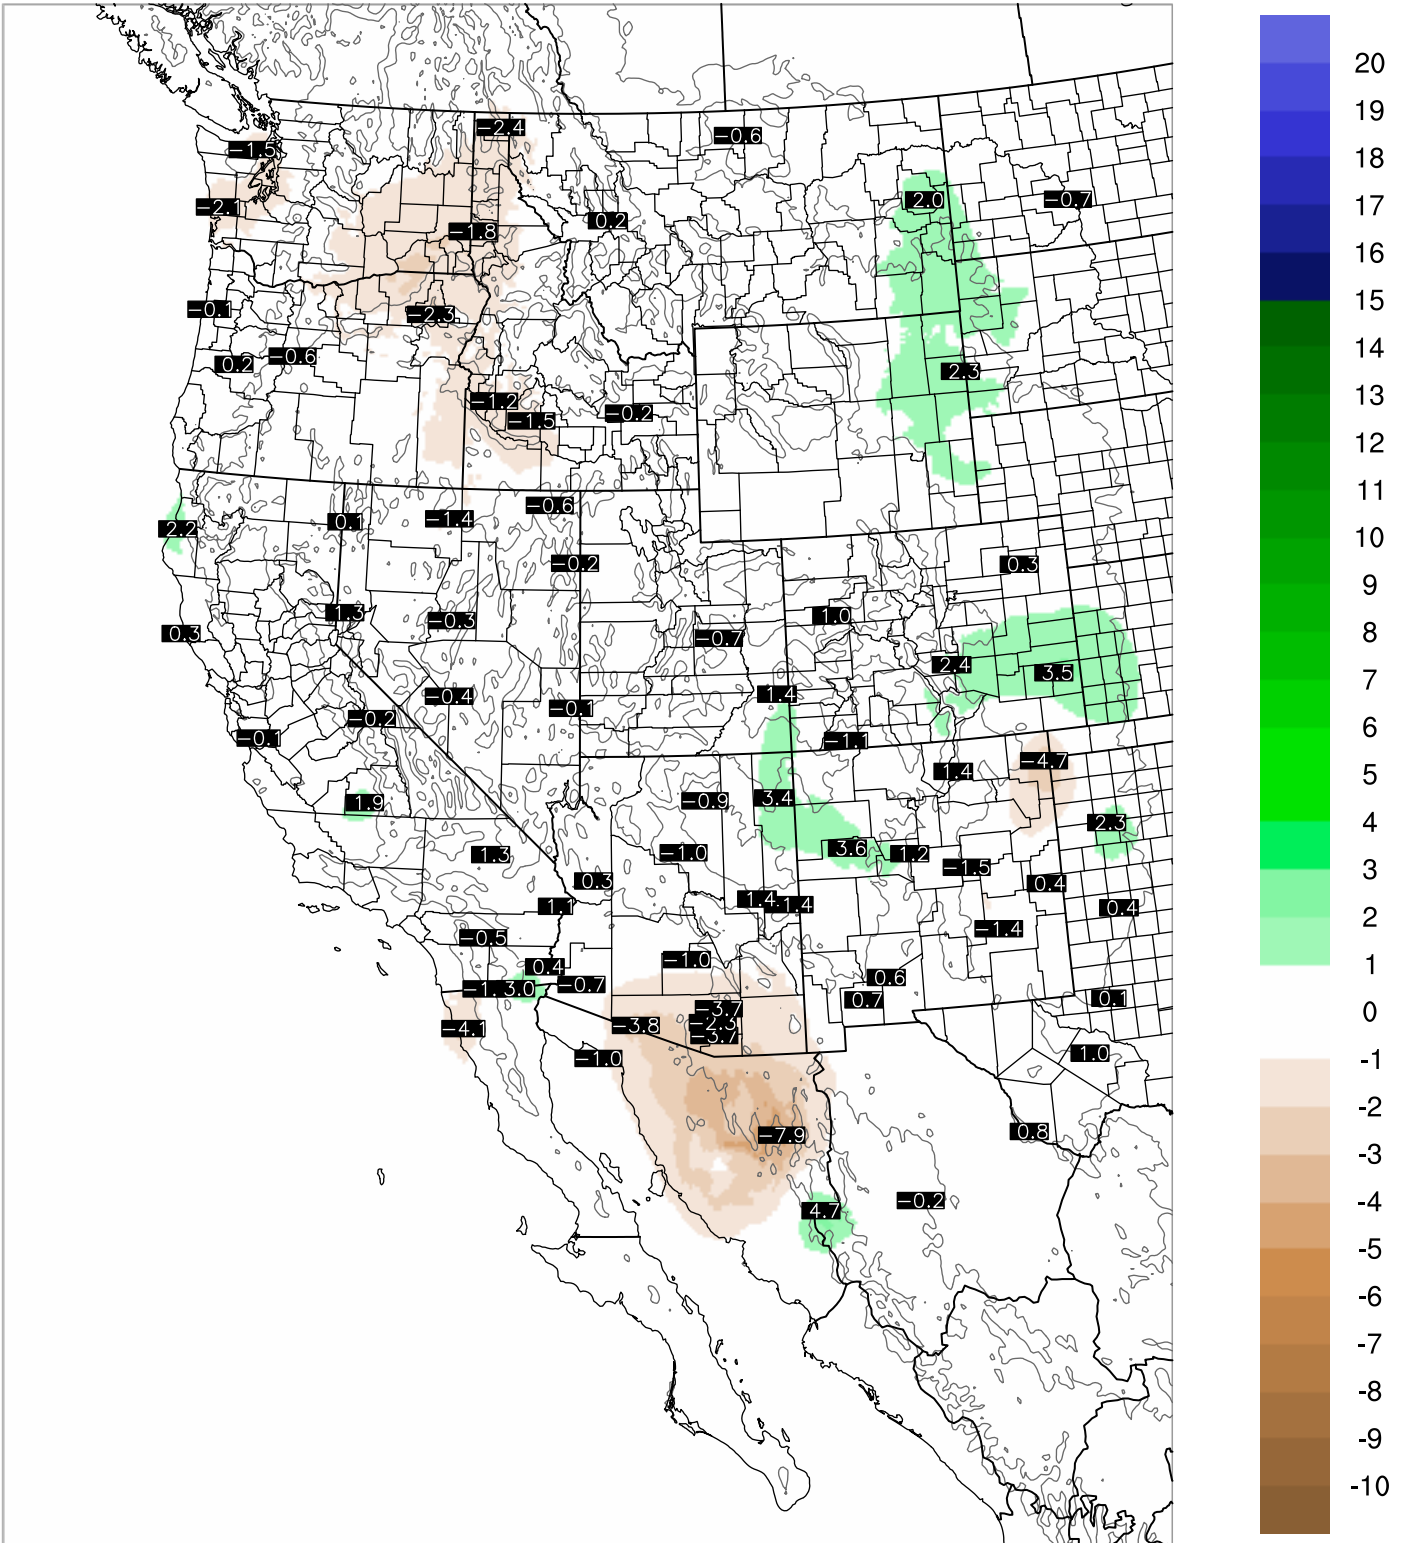

Corrected PWV 28 Aug 2021 8:45 UTC

PWV Error(mm) Obs-Init

Corrected PWV 28 Aug 2021 8:45 UTC

PWV Error(mm) Obs-Init