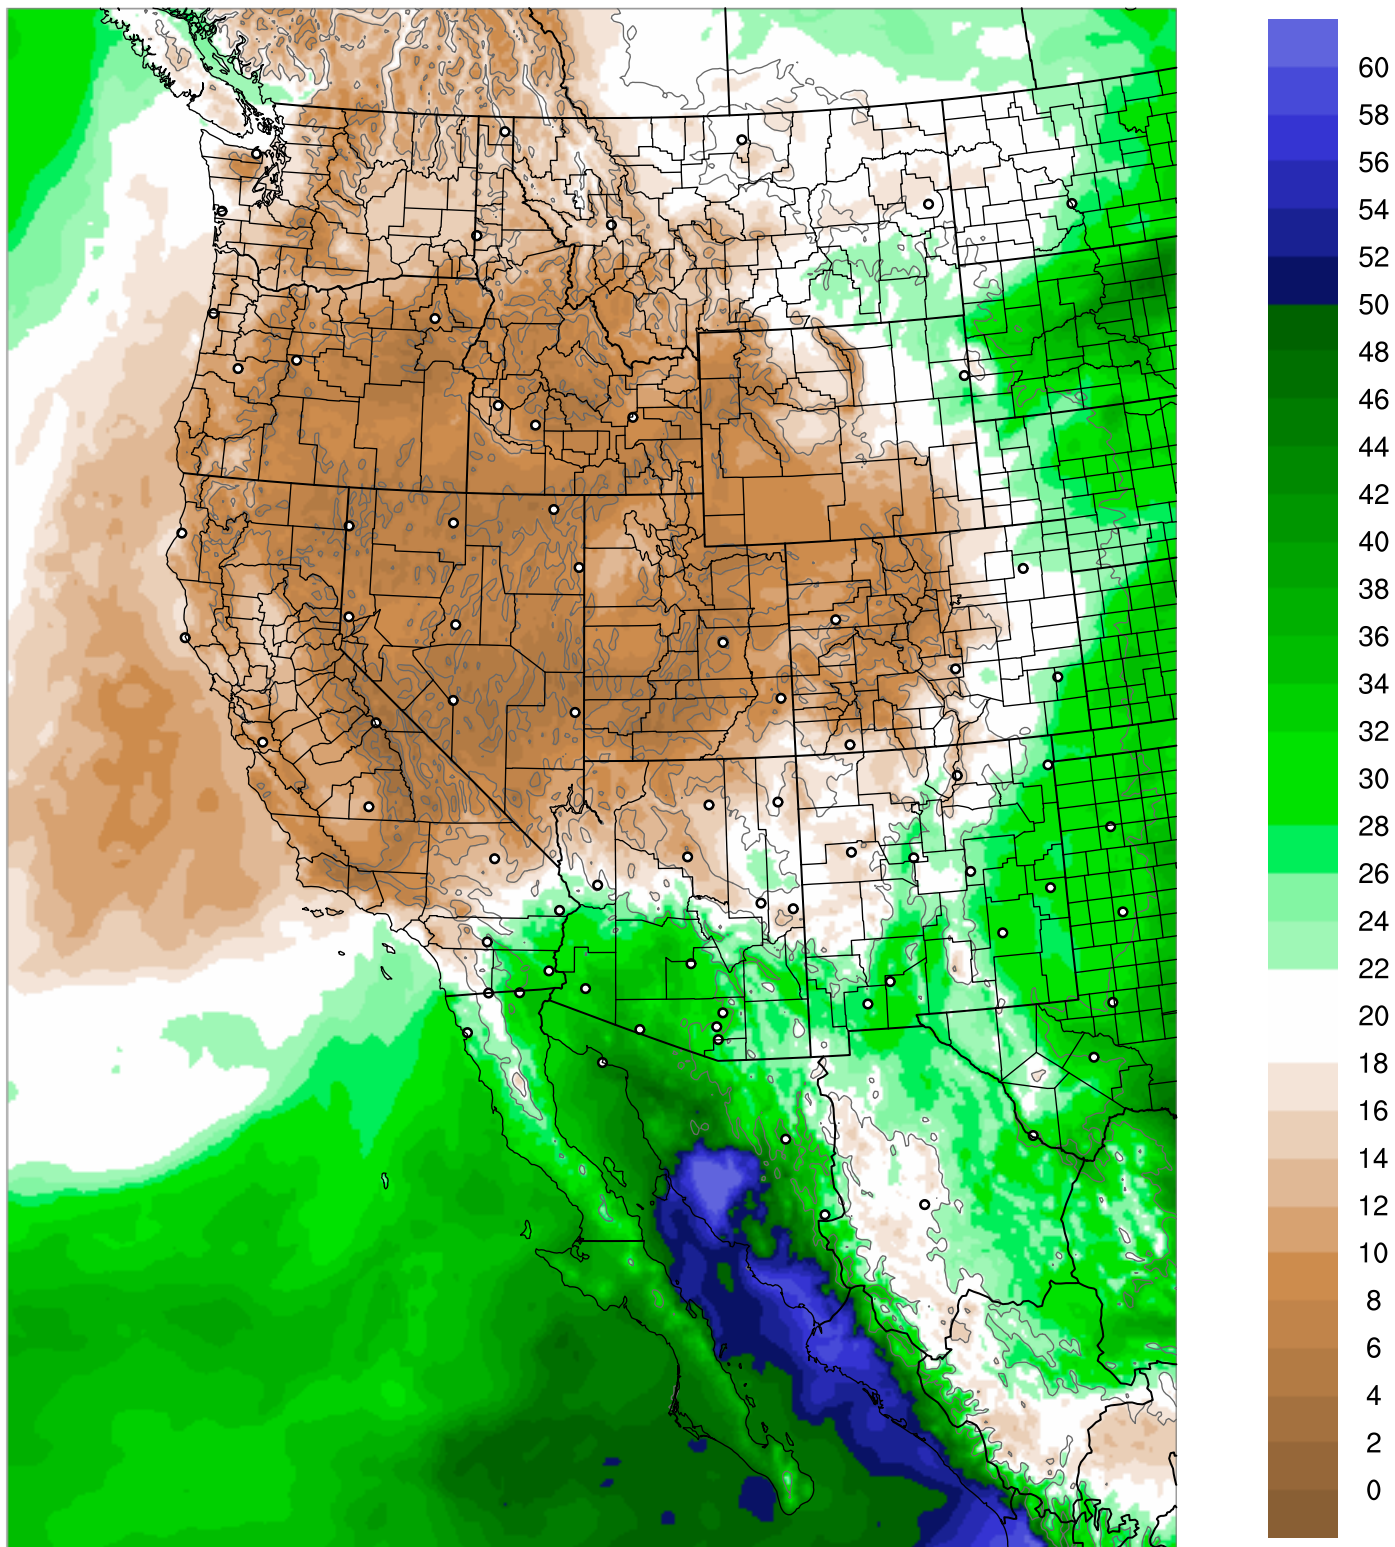

Corrected PWV 28 Aug 2021 8:45 UTC

PWV Error(mm) Obs-Init

Corrected PWV 28 Aug 2021 8:45 UTC

PWV Error(mm) Obs-Init