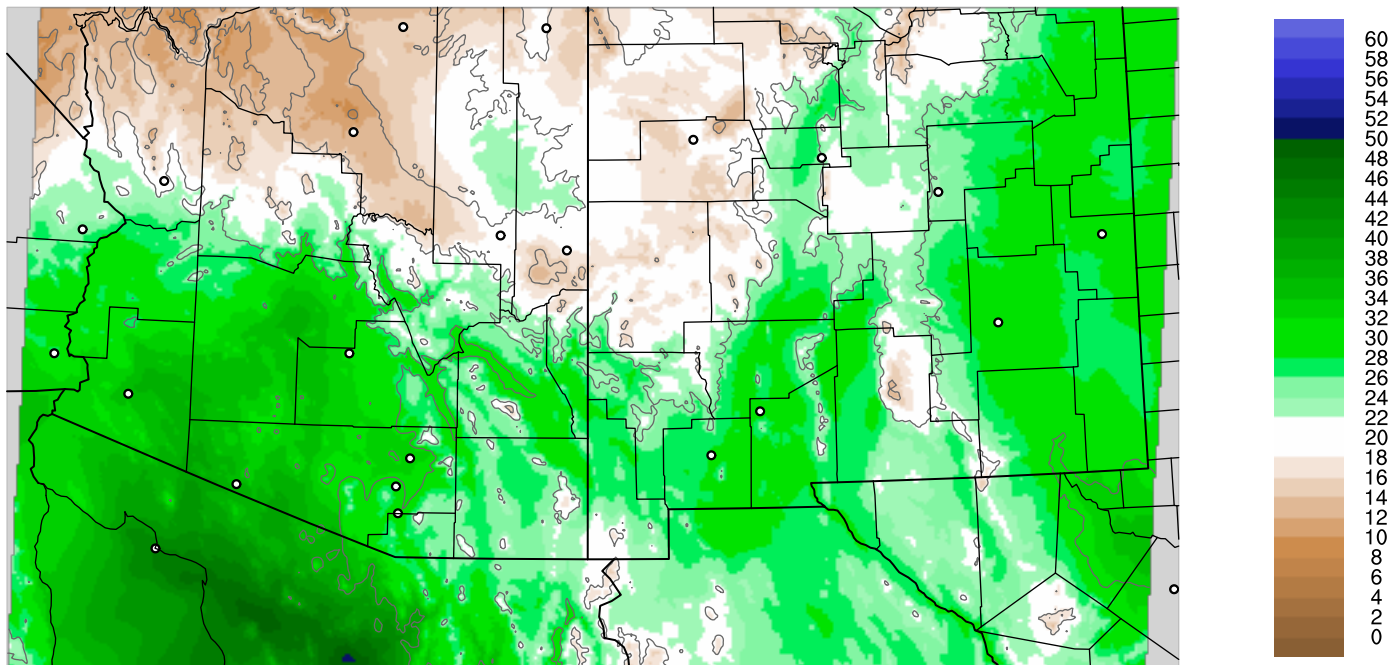

Corrected PWV 28 Aug 2021 8:45 UTC

PWV Error(mm) Obs-Init

Corrected PWV 28 Aug 2021 8:45 UTC

PWV Error(mm) Obs-Init