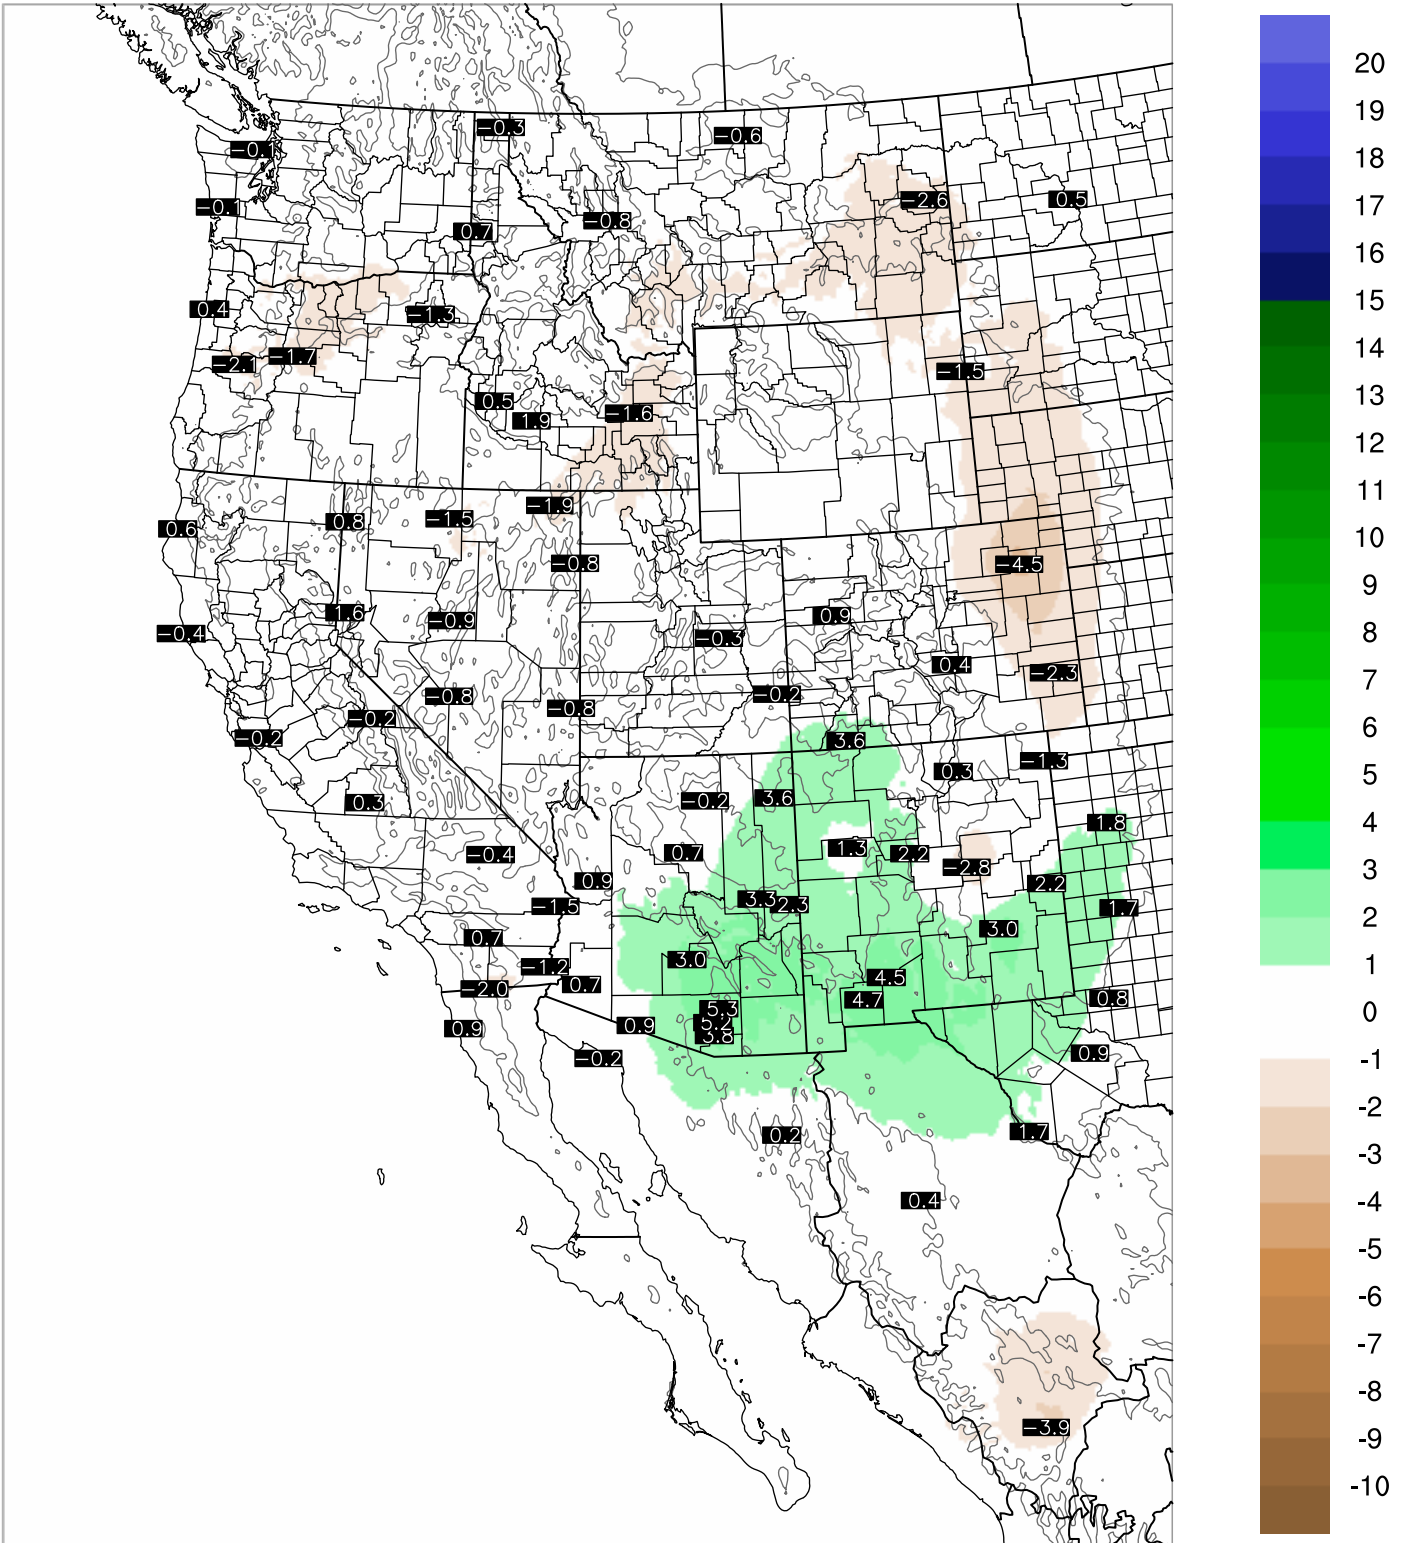

Corrected PWV 27 Aug 2021 8:45 UTC

PWV Error(mm) Obs-Init

Corrected PWV 27 Aug 2021 8:45 UTC

PWV Error(mm) Obs-Init