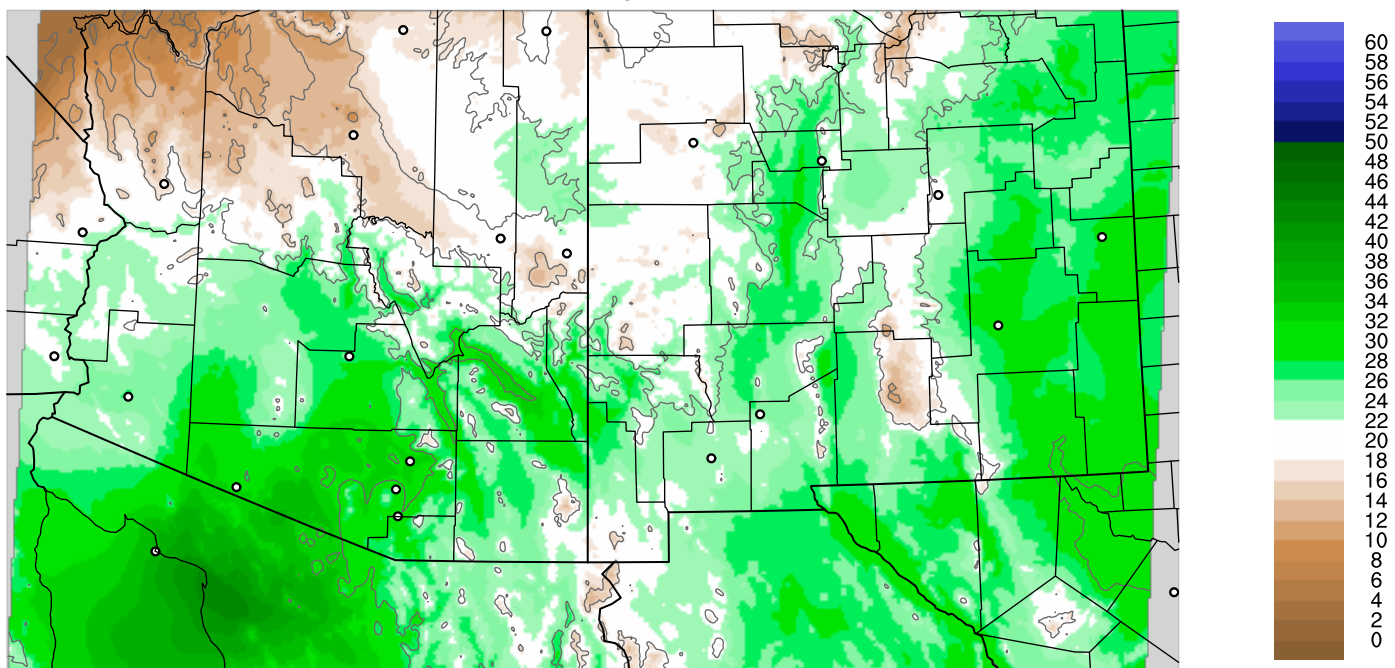

Corrected PWV 27 Aug 2021 8:45 UTC

PWV Error(mm) Obs-Init

Corrected PWV 27 Aug 2021 8:45 UTC

PWV Error(mm) Obs-Init