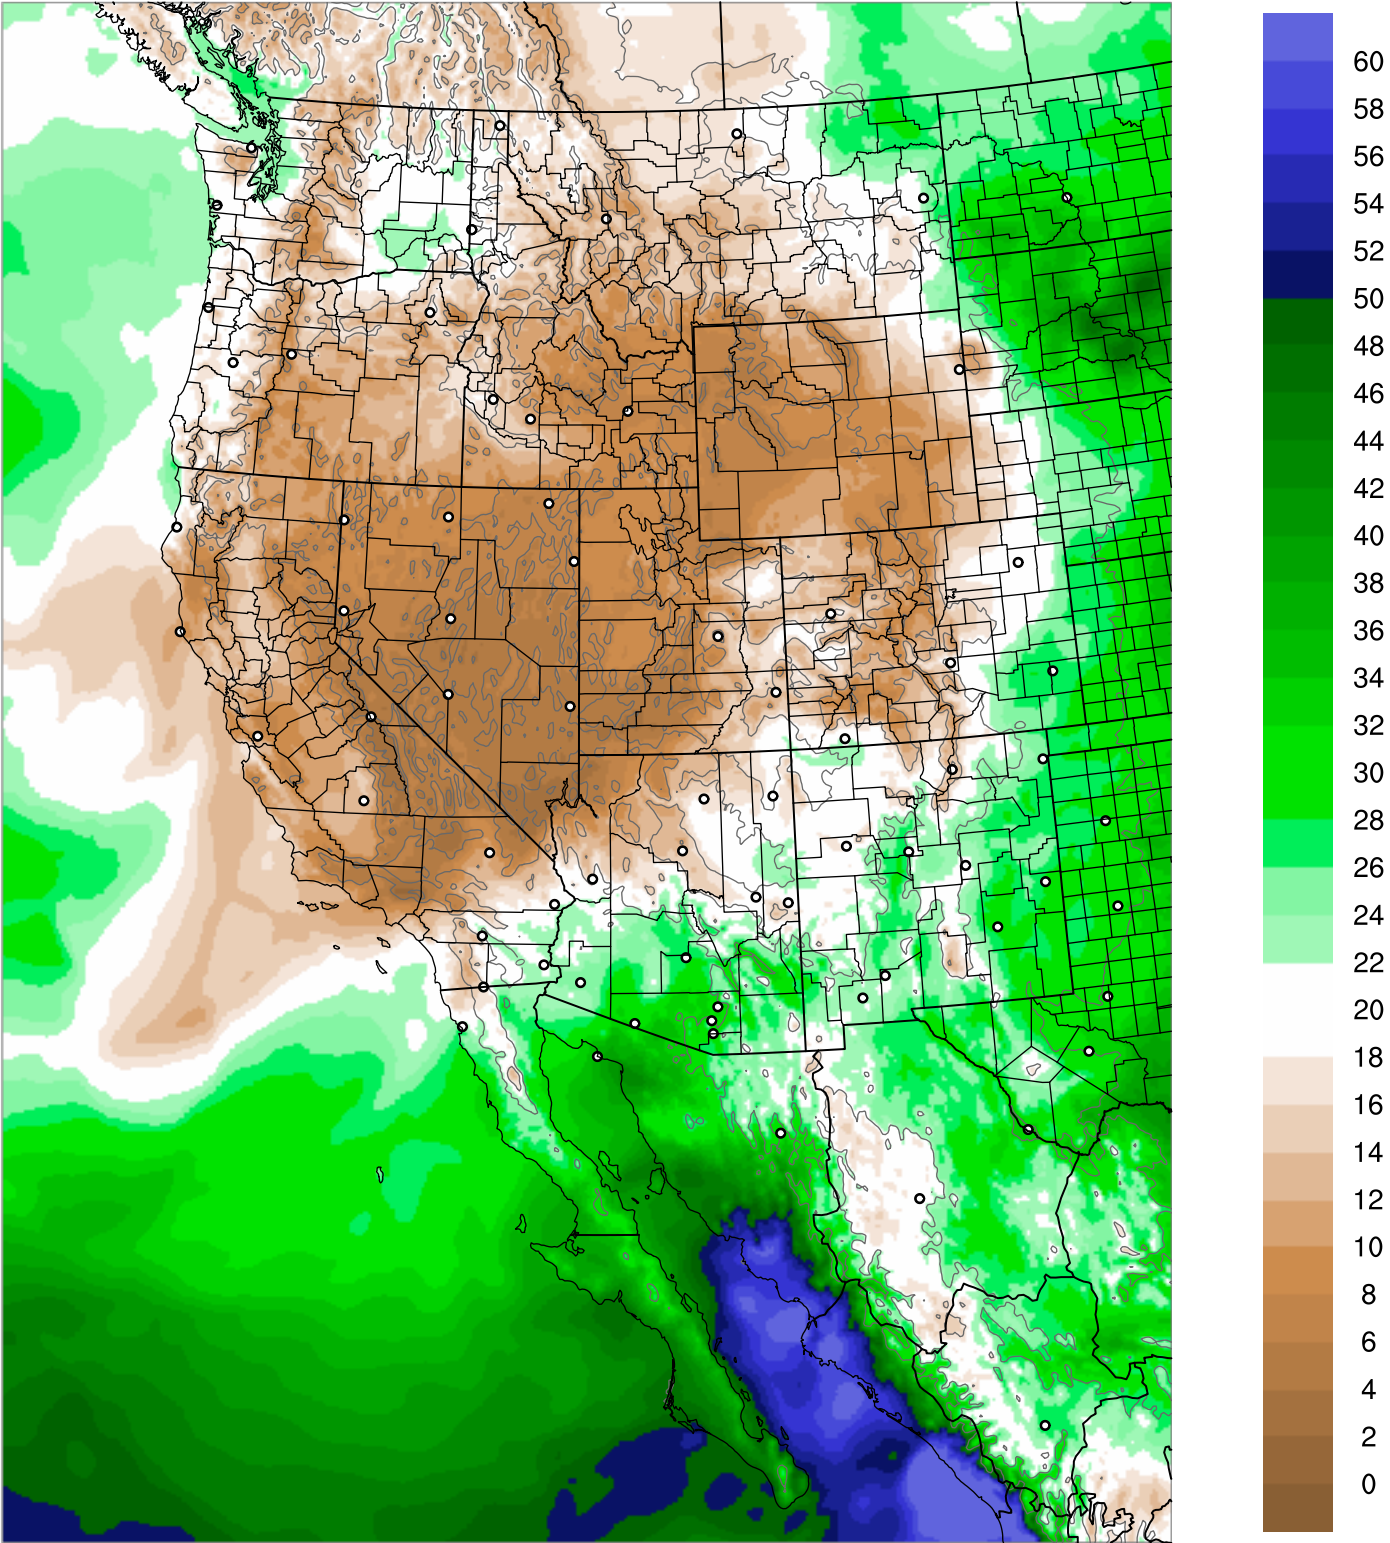

Corrected PWV 27 Aug 2021 8:45 UTC

PWV Error(mm) Obs-Init

Corrected PWV 27 Aug 2021 8:45 UTC

PWV Error(mm) Obs-Init