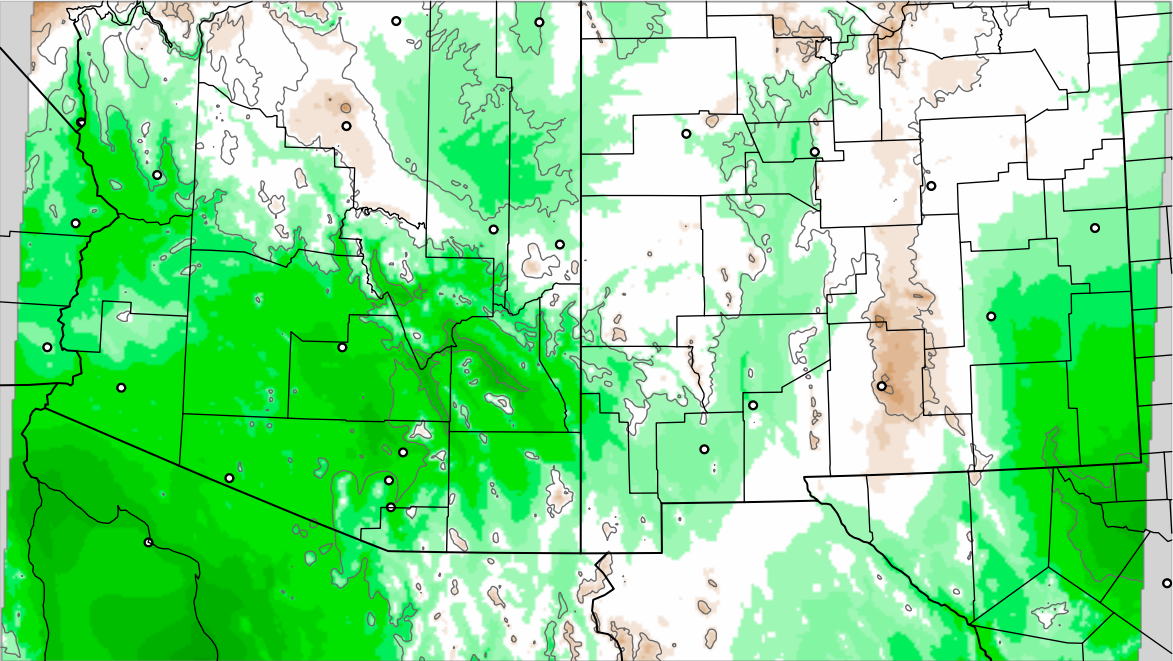

Corrected PWV 26 Aug 2021 17:45 UTC

PWV Error(mm) Obs-Init

Corrected PWV 26 Aug 2021 17:45 UTC

PWV Error(mm) Obs-Init