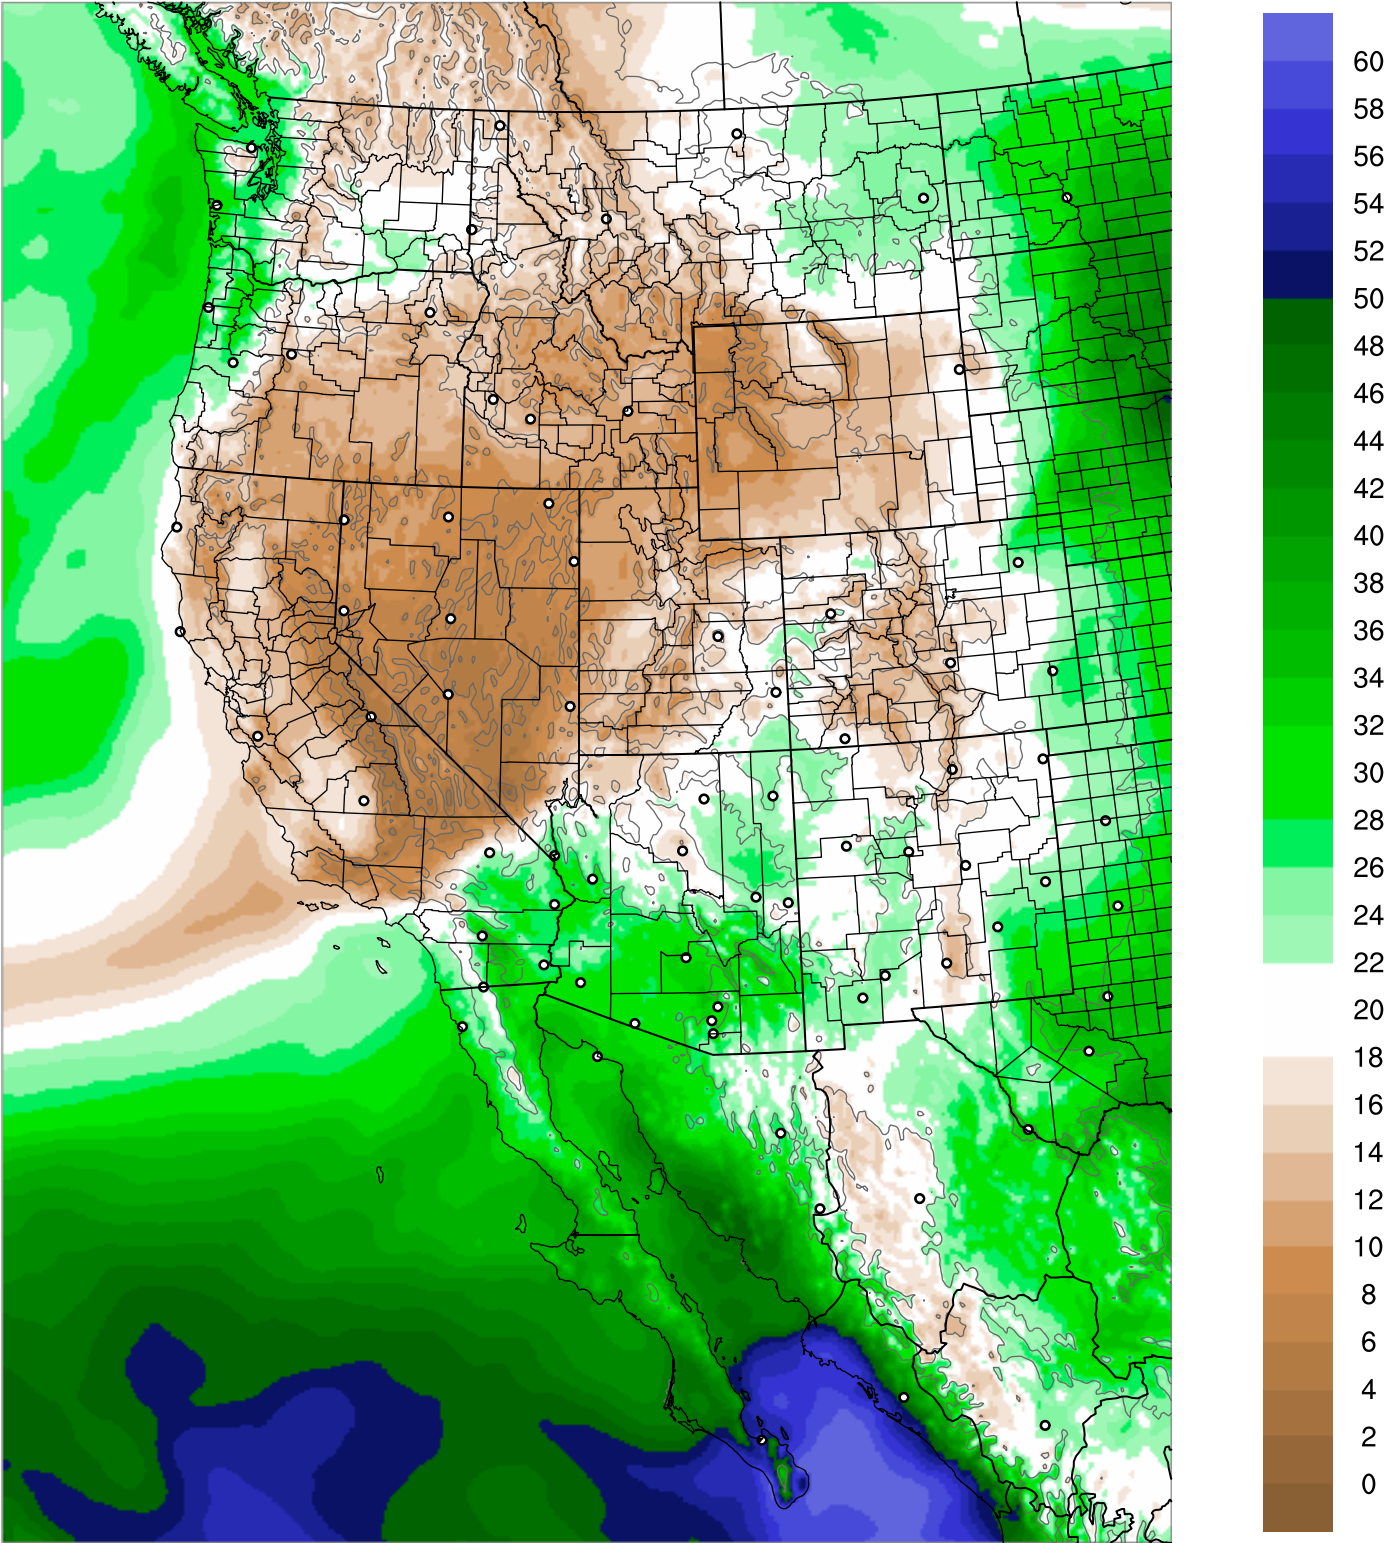

Corrected PWV 26 Aug 2021 17:45 UTC

PWV Error(mm) Obs-Init

Corrected PWV 26 Aug 2021 17:45 UTC

PWV Error(mm) Obs-Init