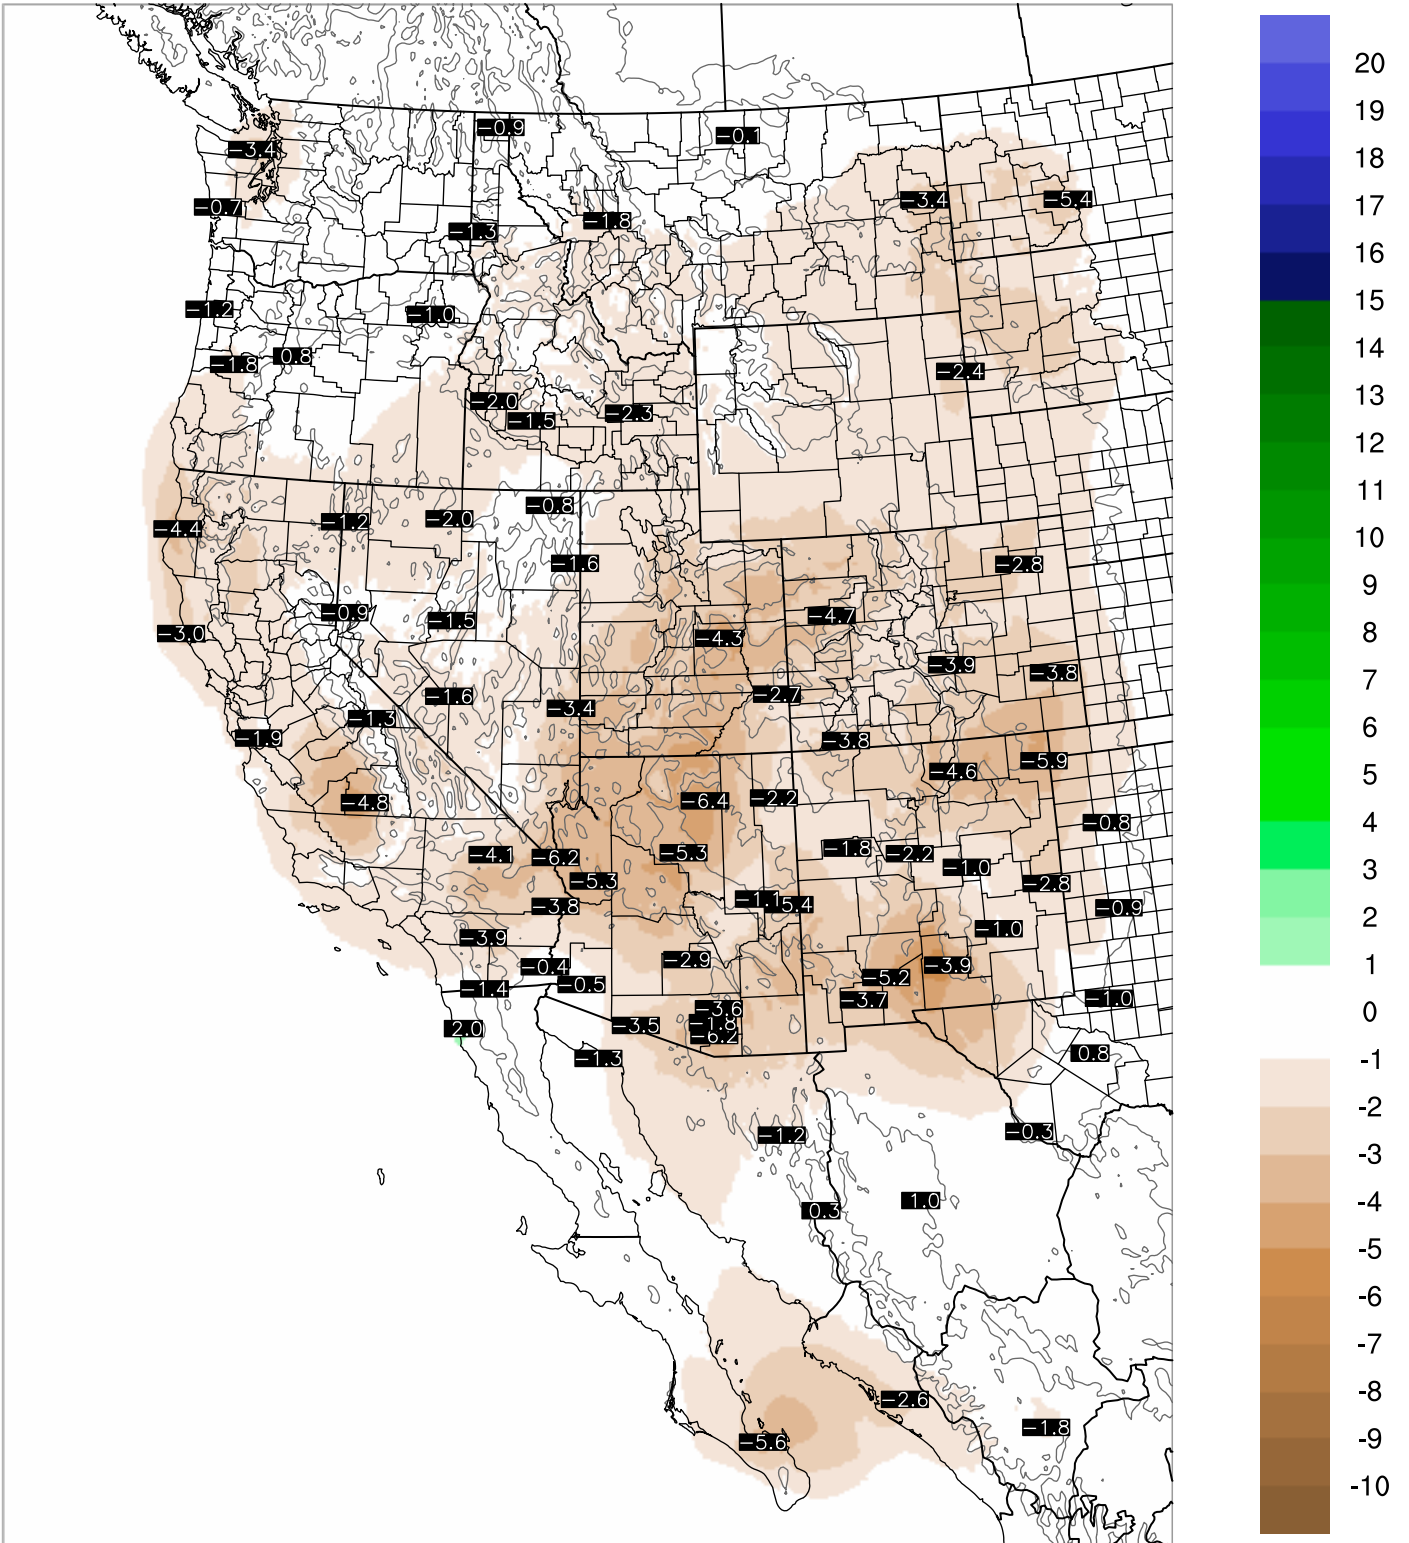

Corrected PWV 26 Aug 2021 17:45 UTC

PWV Error(mm) Obs-Init

Corrected PWV 26 Aug 2021 17:45 UTC

PWV Error(mm) Obs-Init