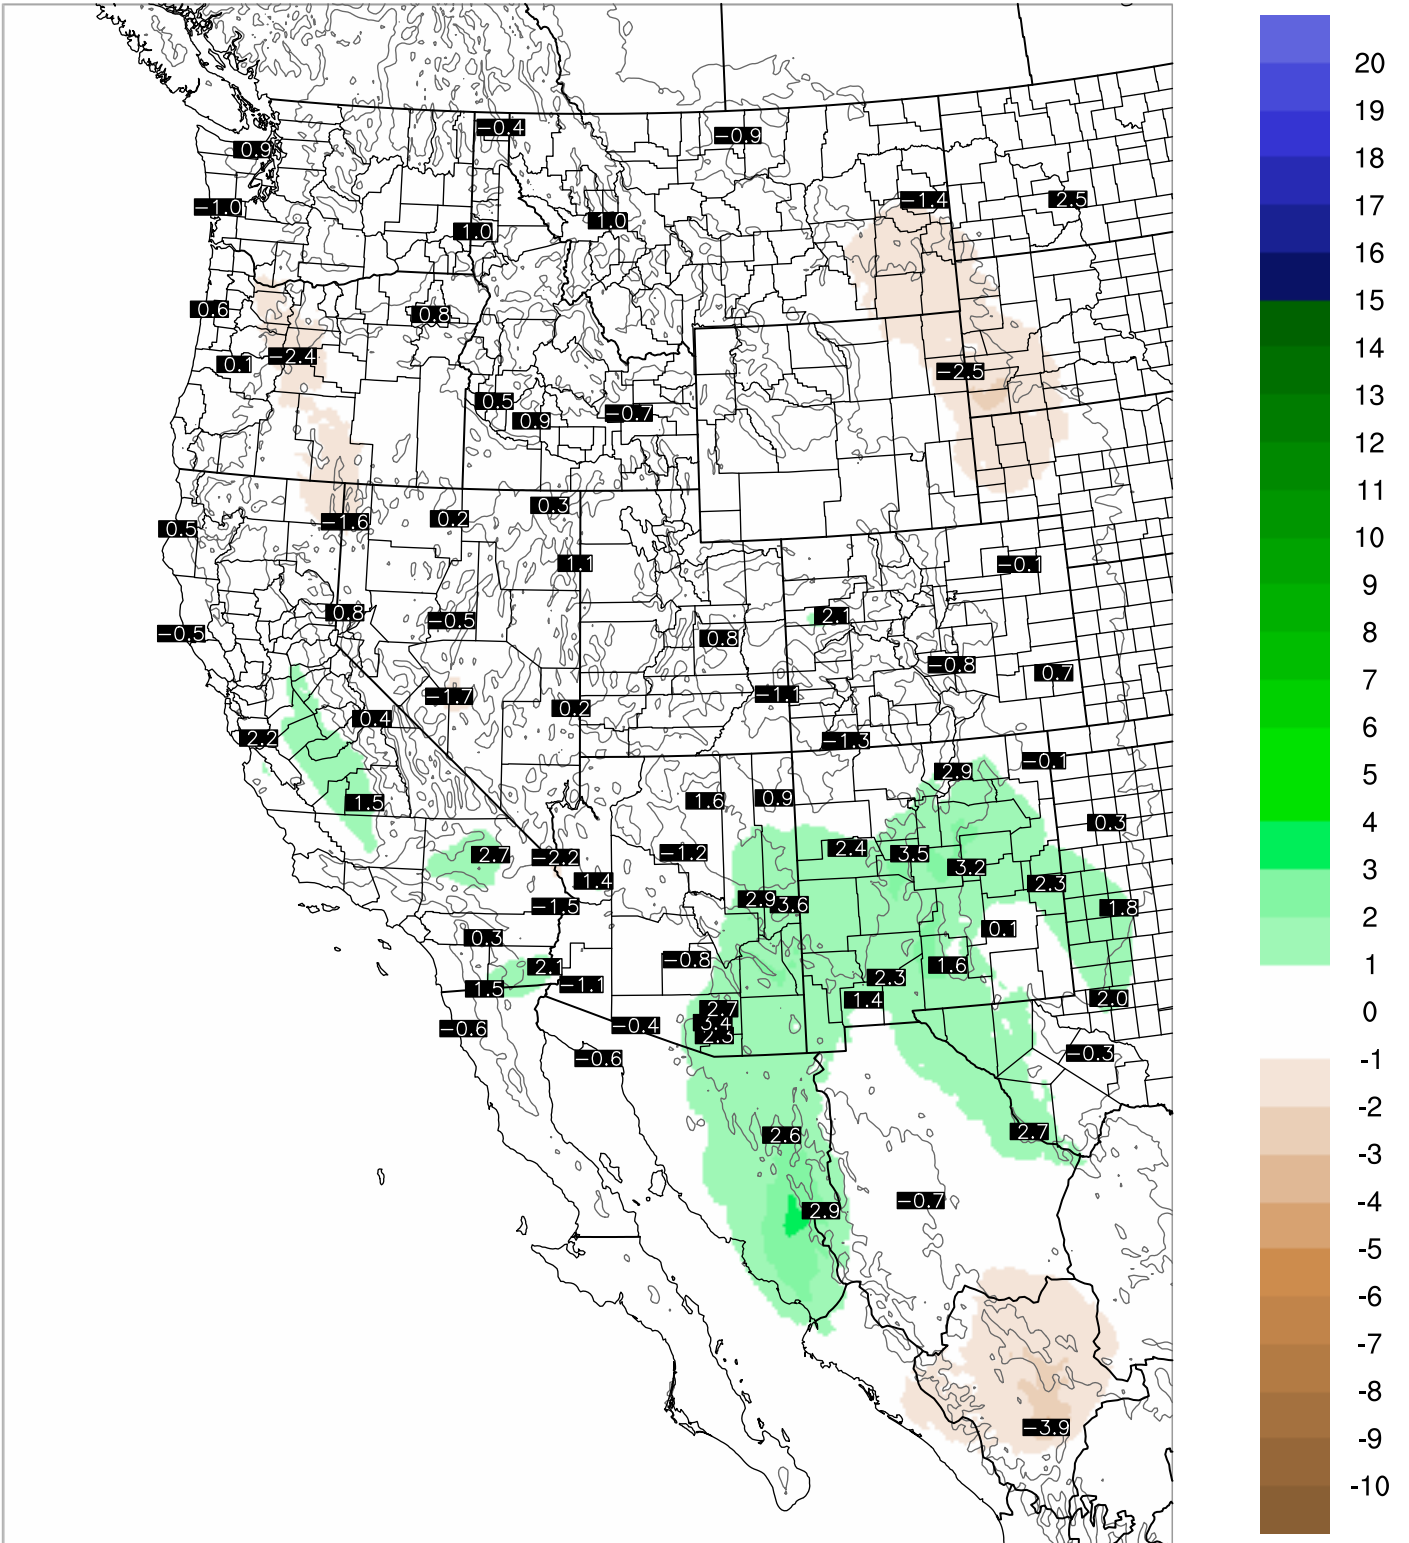

# Corrected PWV 26 Aug 2021 8:45 UTC

# PWV Error(mm) Obs-Init

Corrected PWV 26 Aug 2021 8:45 UTC

PWV Error(mm) Obs-Init