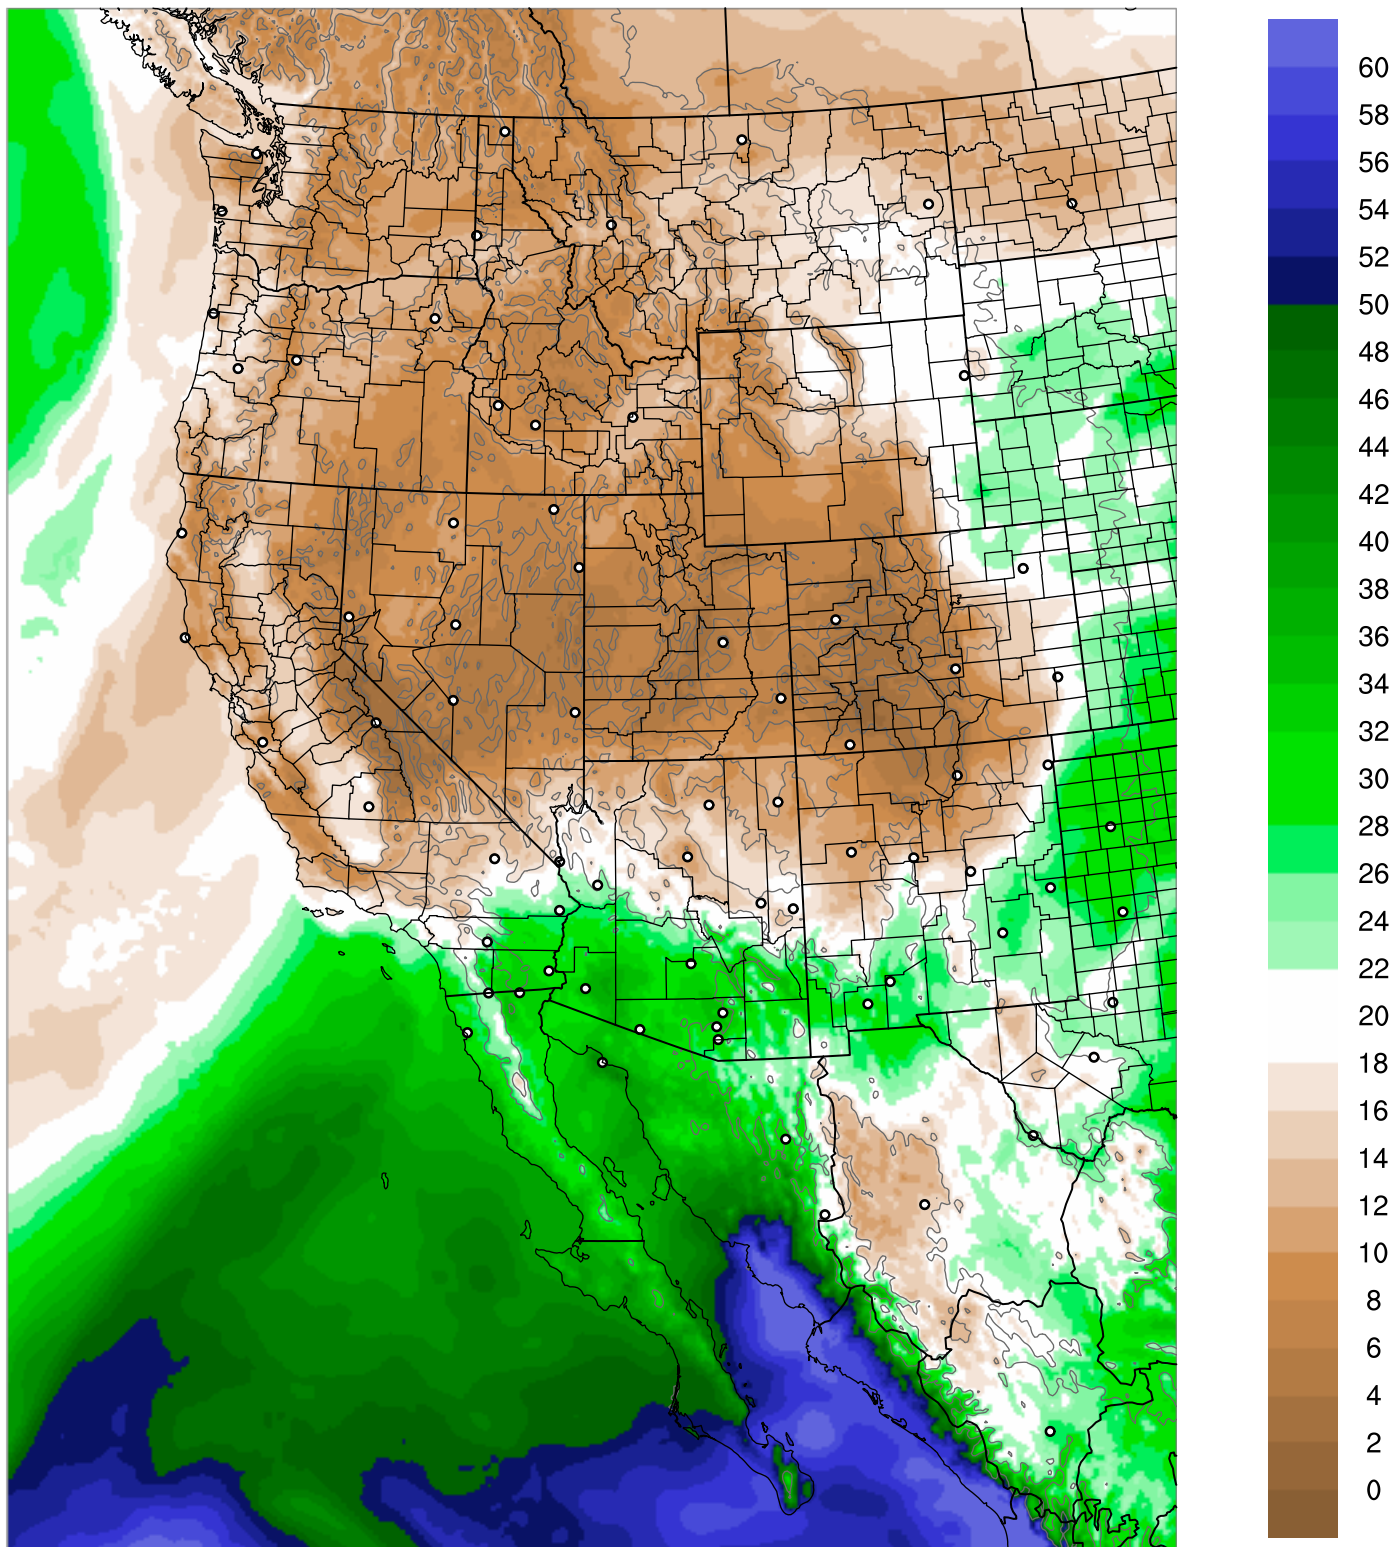

Corrected PWV 25 Aug 2021 8:45 UTC

PWV Error(mm) Obs-Init

Corrected PWV 25 Aug 2021 8:45 UTC

PWV Error(mm) Obs-Init