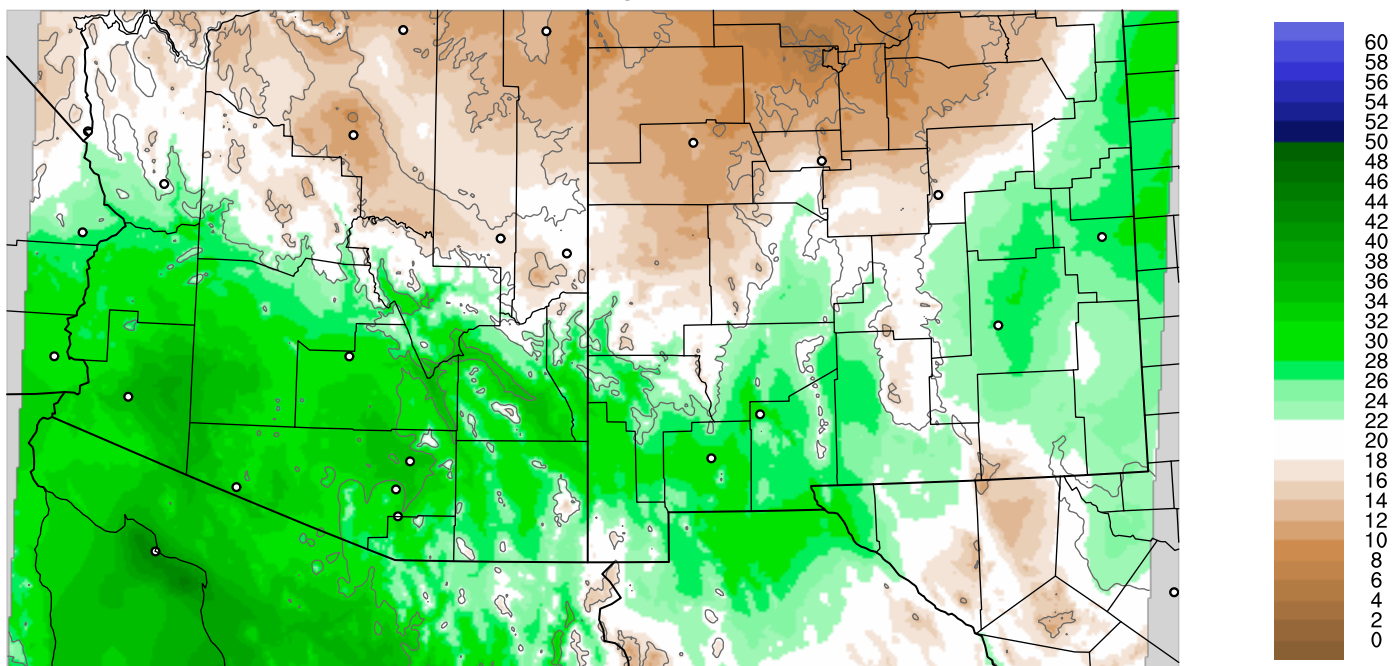

Corrected PWV 25 Aug 2021 8:45 UTC

PWV Error(mm) Obs-Init

Corrected PWV 25 Aug 2021 8:45 UTC

PWV Error(mm) Obs-Init