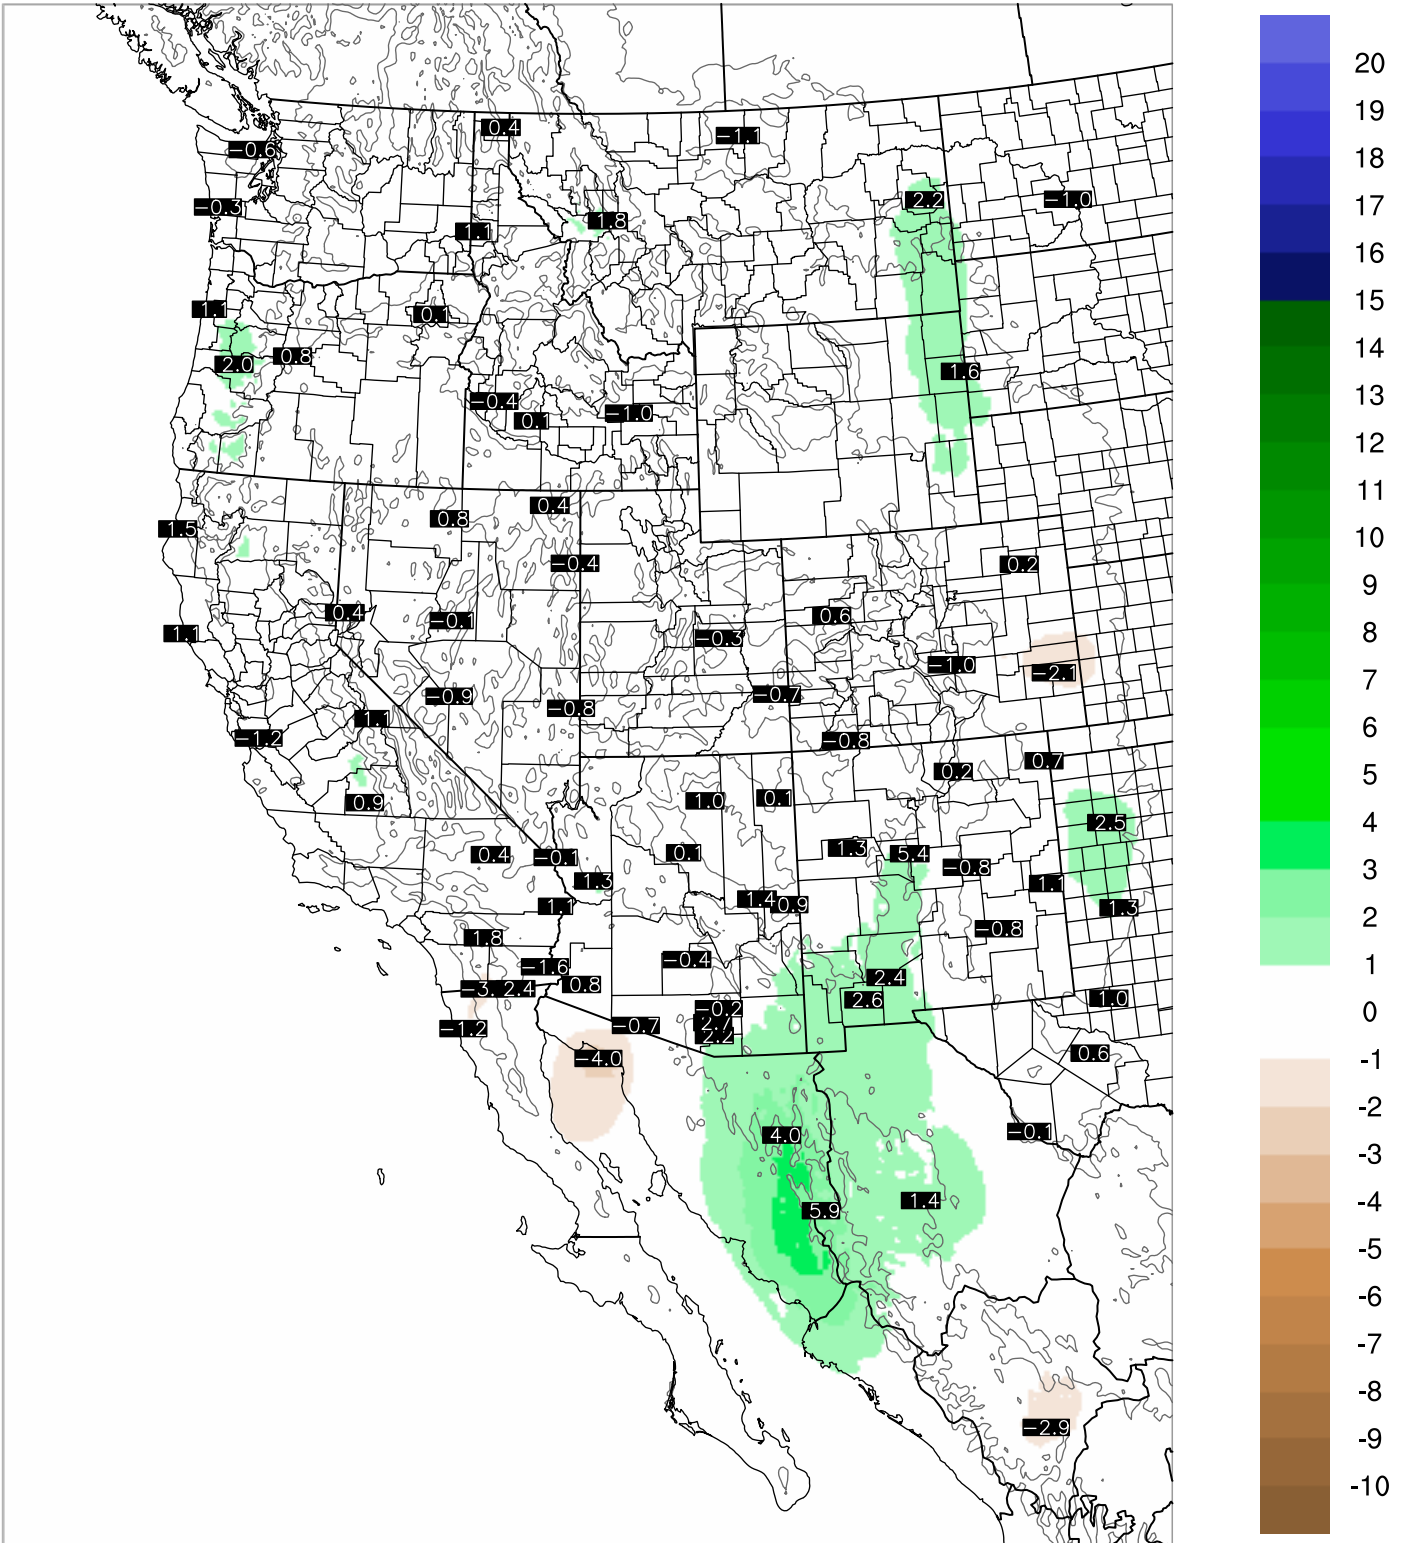

Corrected PWV 25 Aug 2021 8:45 UTC

PWV Error(mm) Obs-Init

Corrected PWV 25 Aug 2021 8:45 UTC

PWV Error(mm) Obs-Init