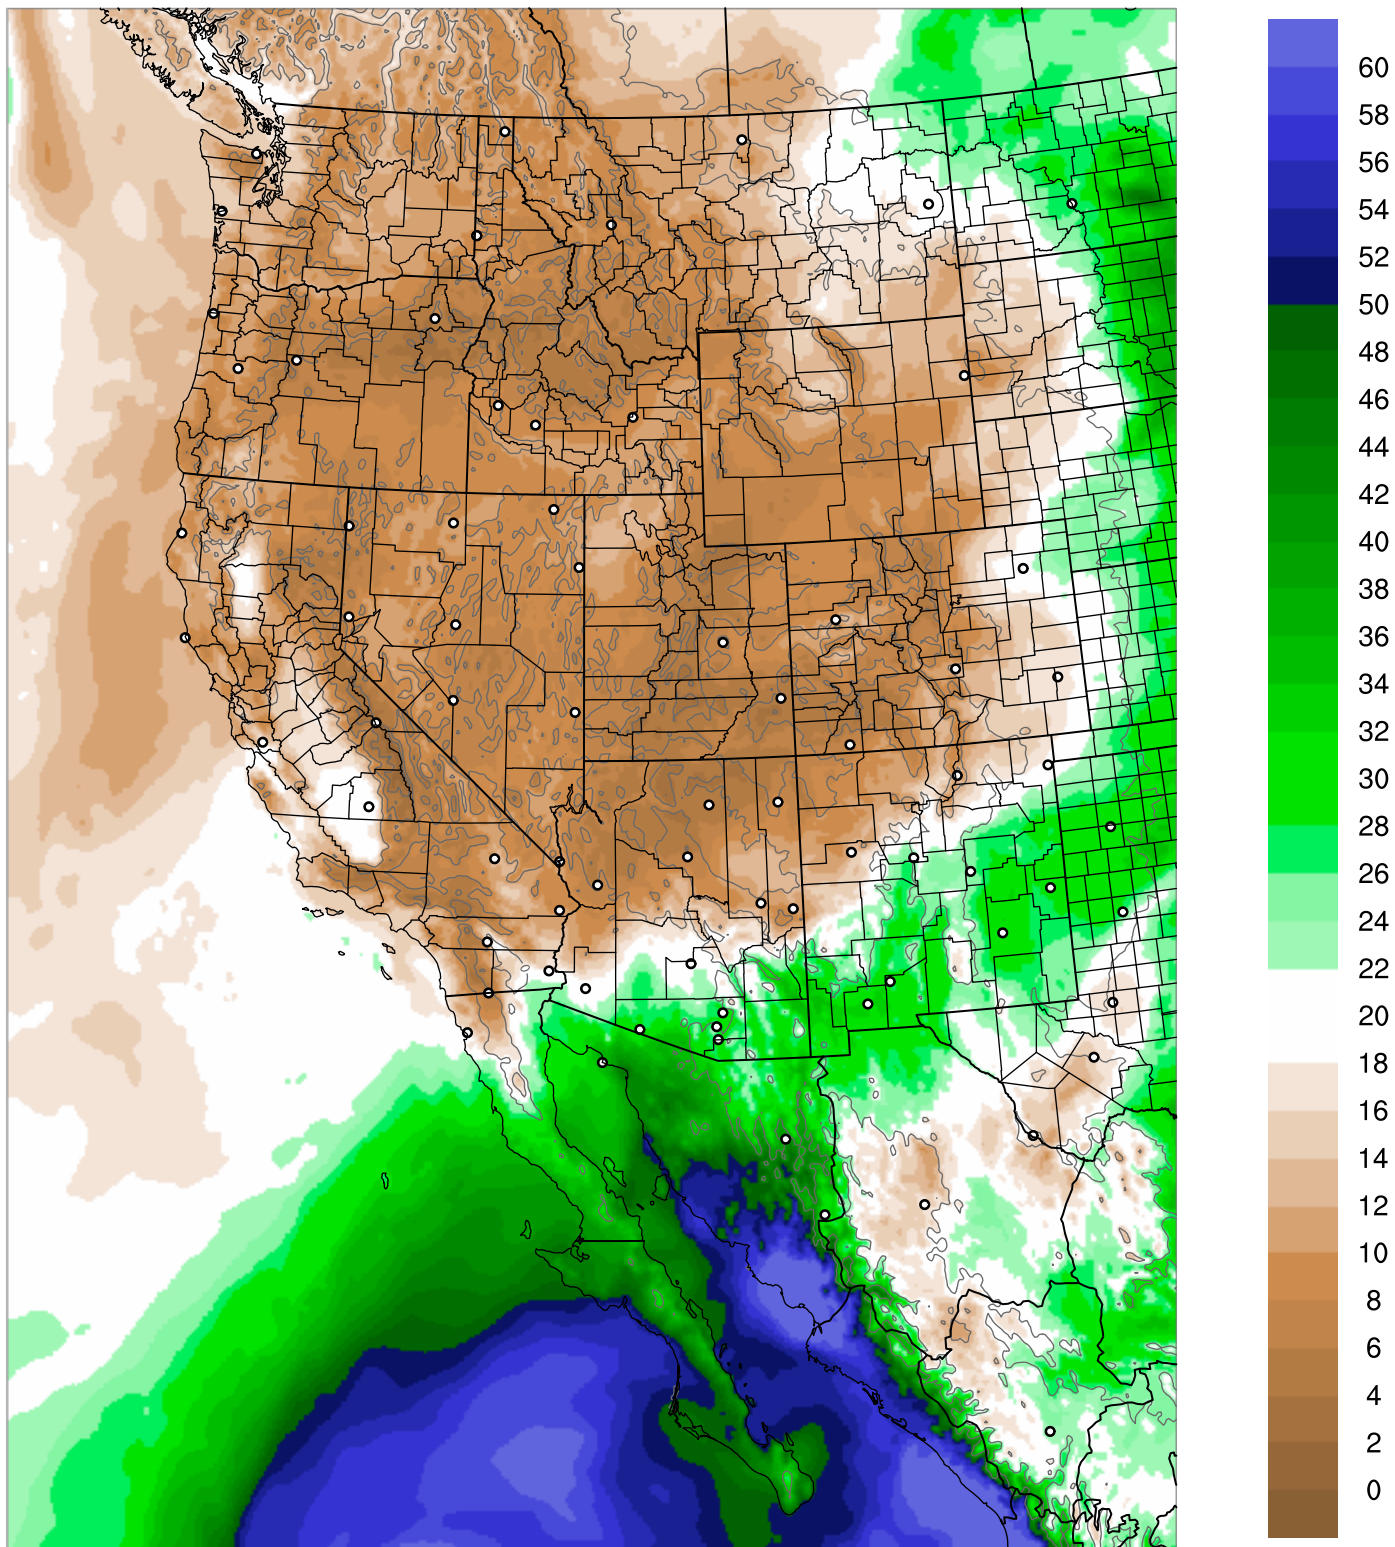

Corrected PWV 24 Aug 2021 8:45 UTC

PWV Error(mm) Obs-Init

Corrected PWV 24 Aug 2021 8:45 UTC

PWV Error(mm) Obs-Init