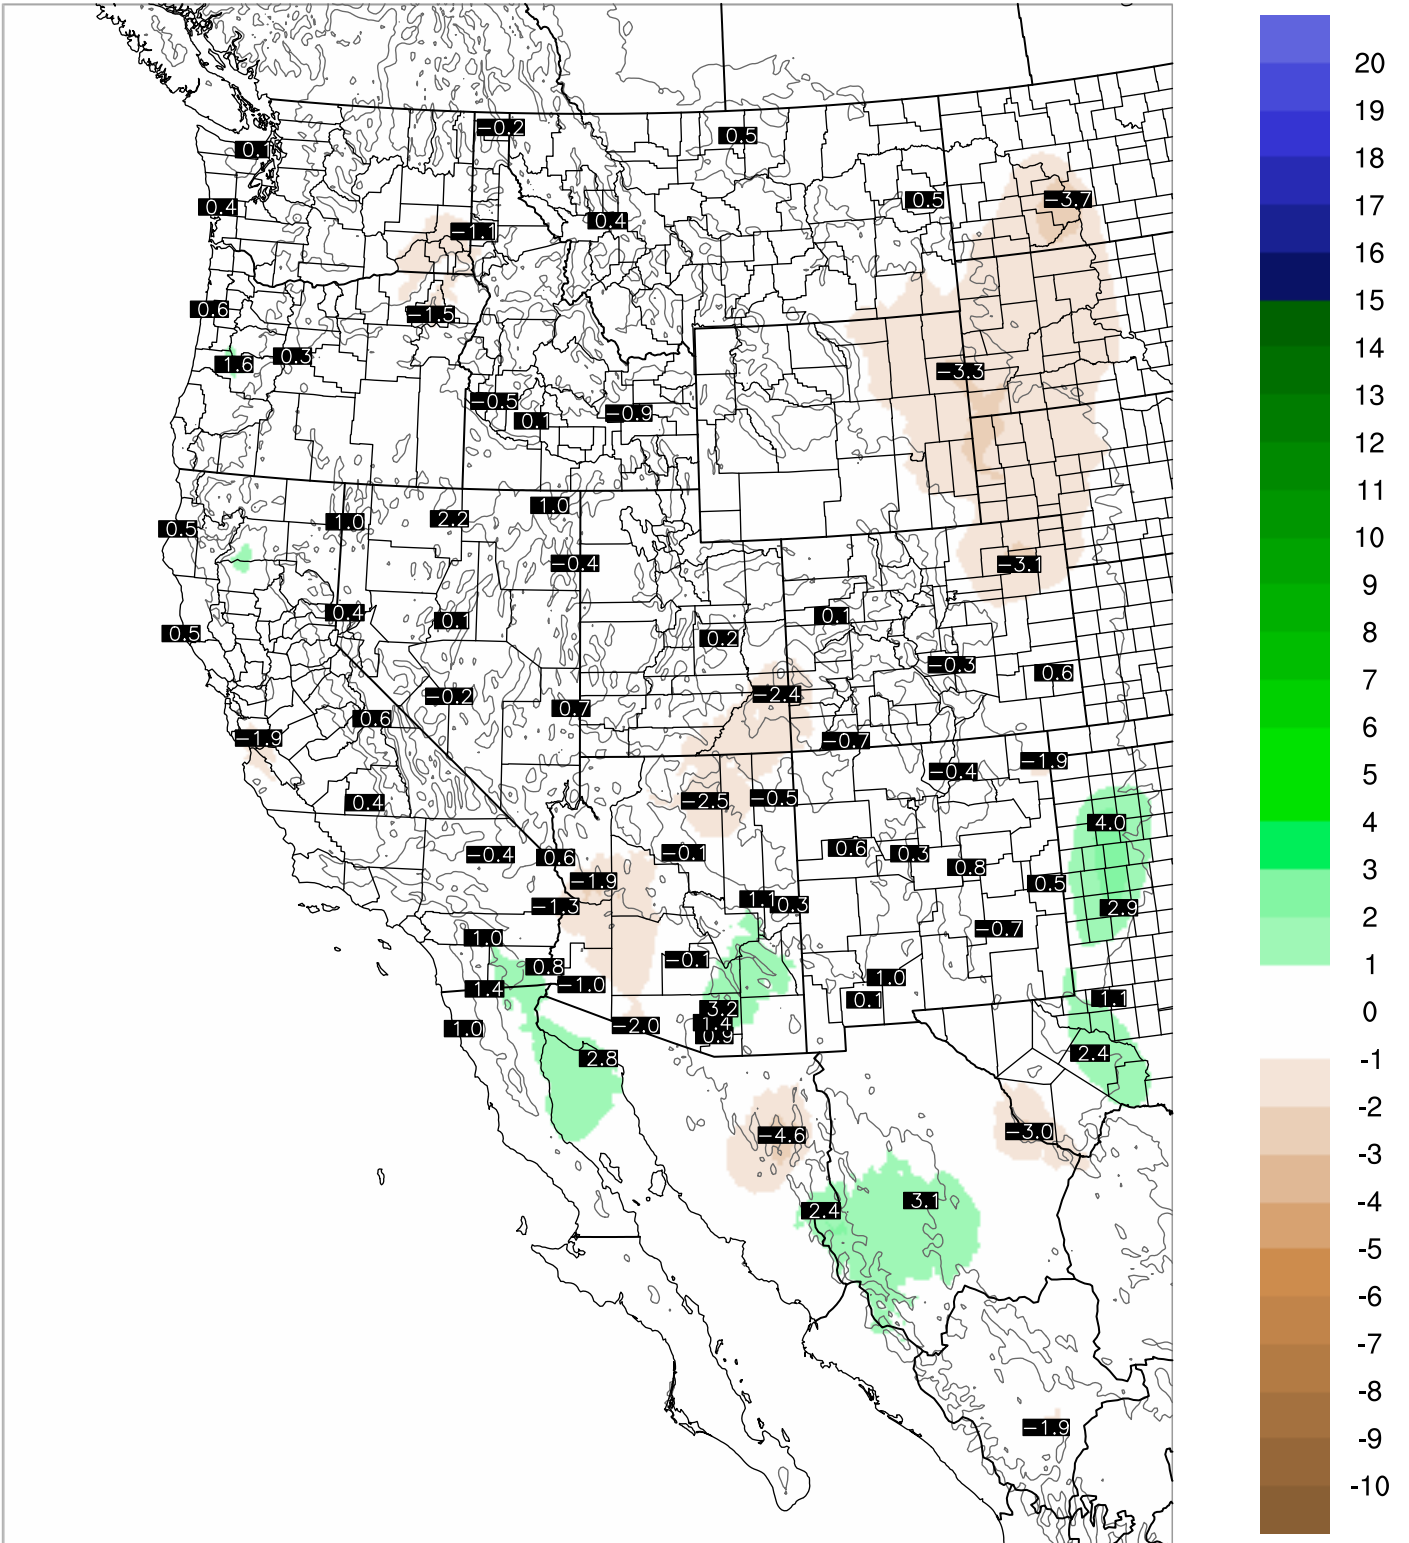

Corrected PWV 24 Aug 2021 8:45 UTC

PWV Error(mm) Obs-Init

Corrected PWV 24 Aug 2021 8:45 UTC

PWV Error(mm) Obs-Init