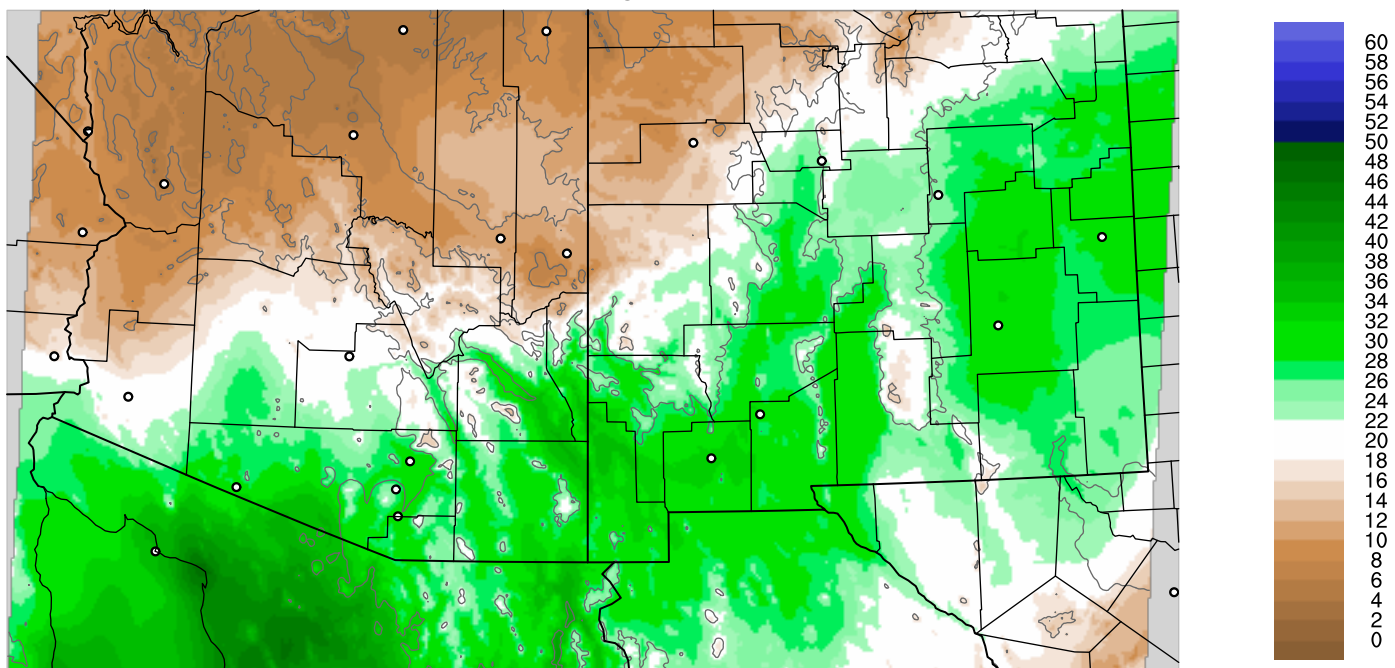

Corrected PWV 24 Aug 2021 8:45 UTC

PWV Error(mm) Obs-Init

Corrected PWV 24 Aug 2021 8:45 UTC

PWV Error(mm) Obs-Init