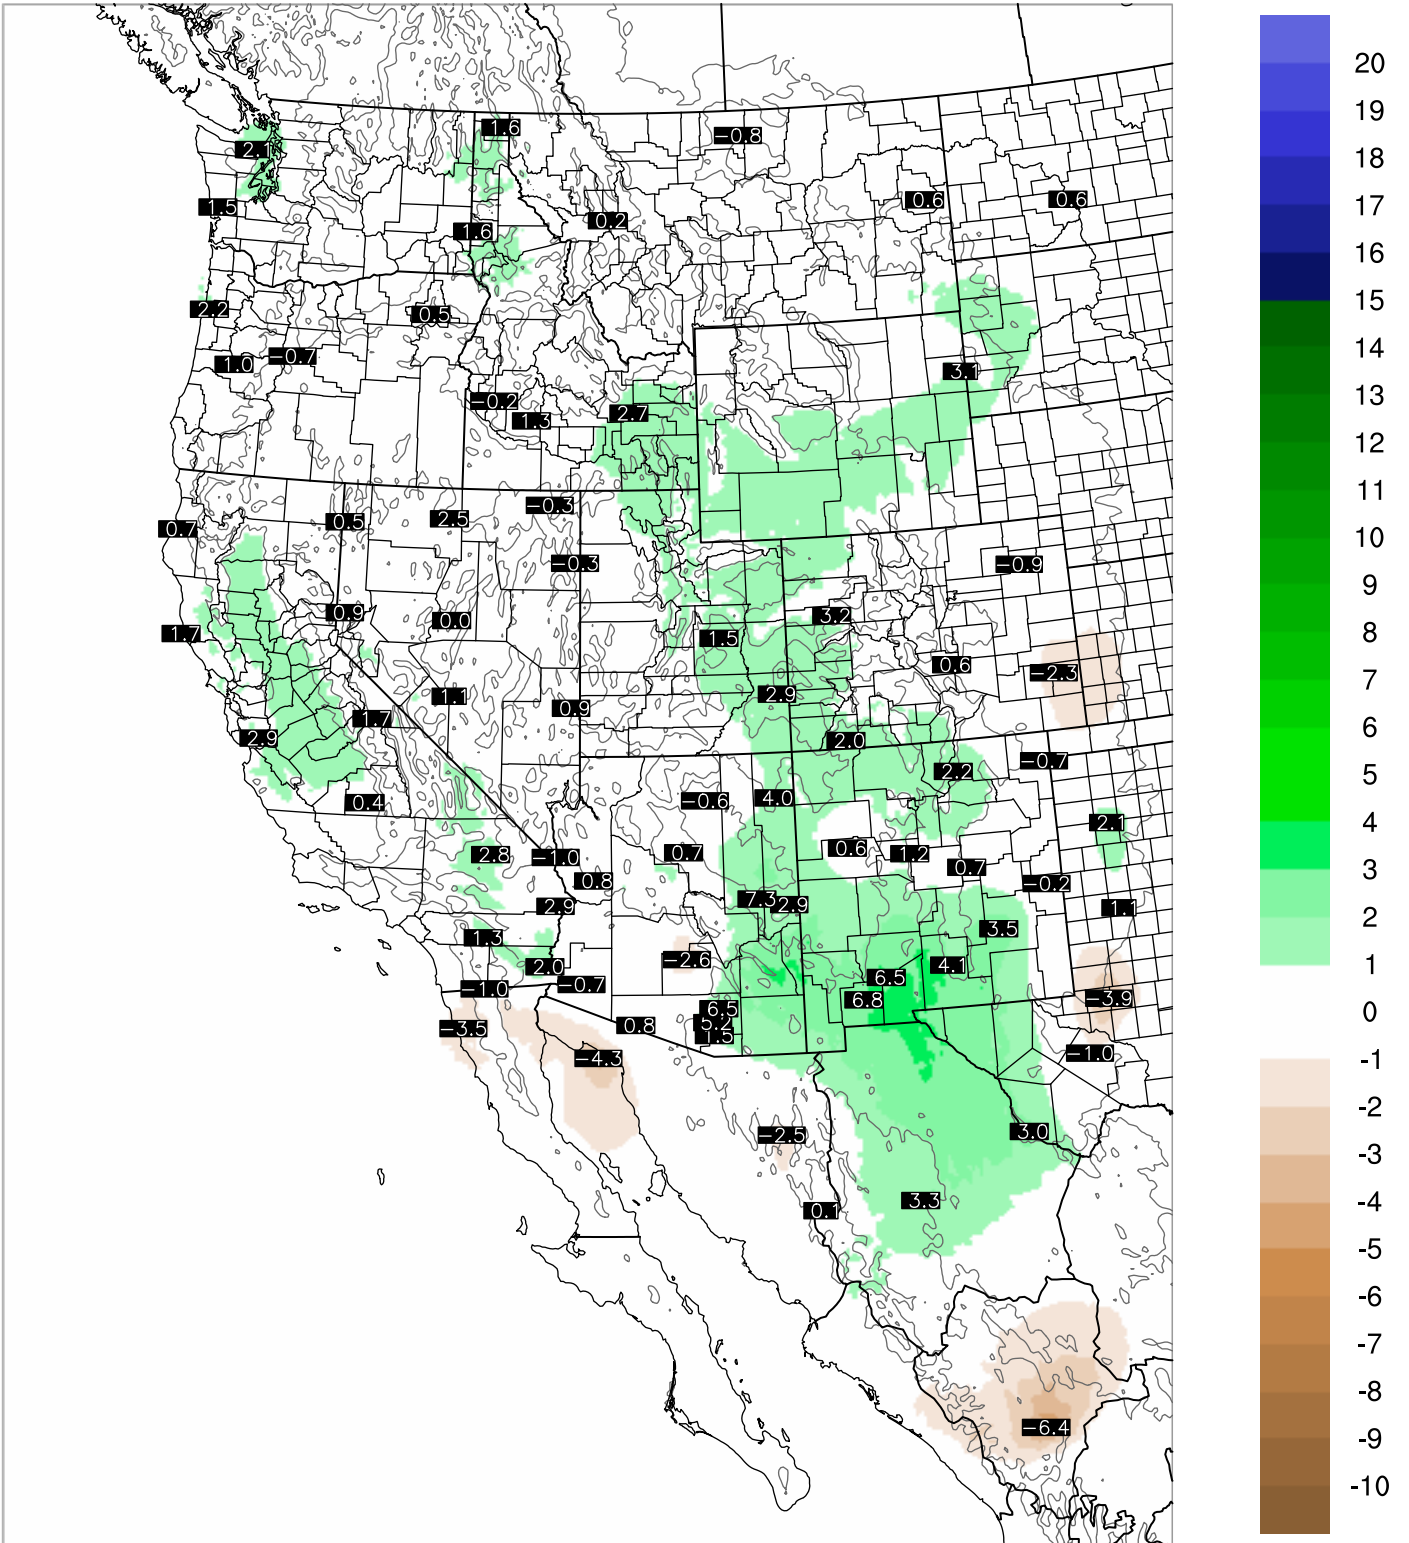

Corrected PWV 23 Aug 2021 8:45 UTC

PWV Error(mm) Obs-Init

Corrected PWV 23 Aug 2021 8:45 UTC

PWV Error(mm) Obs-Init