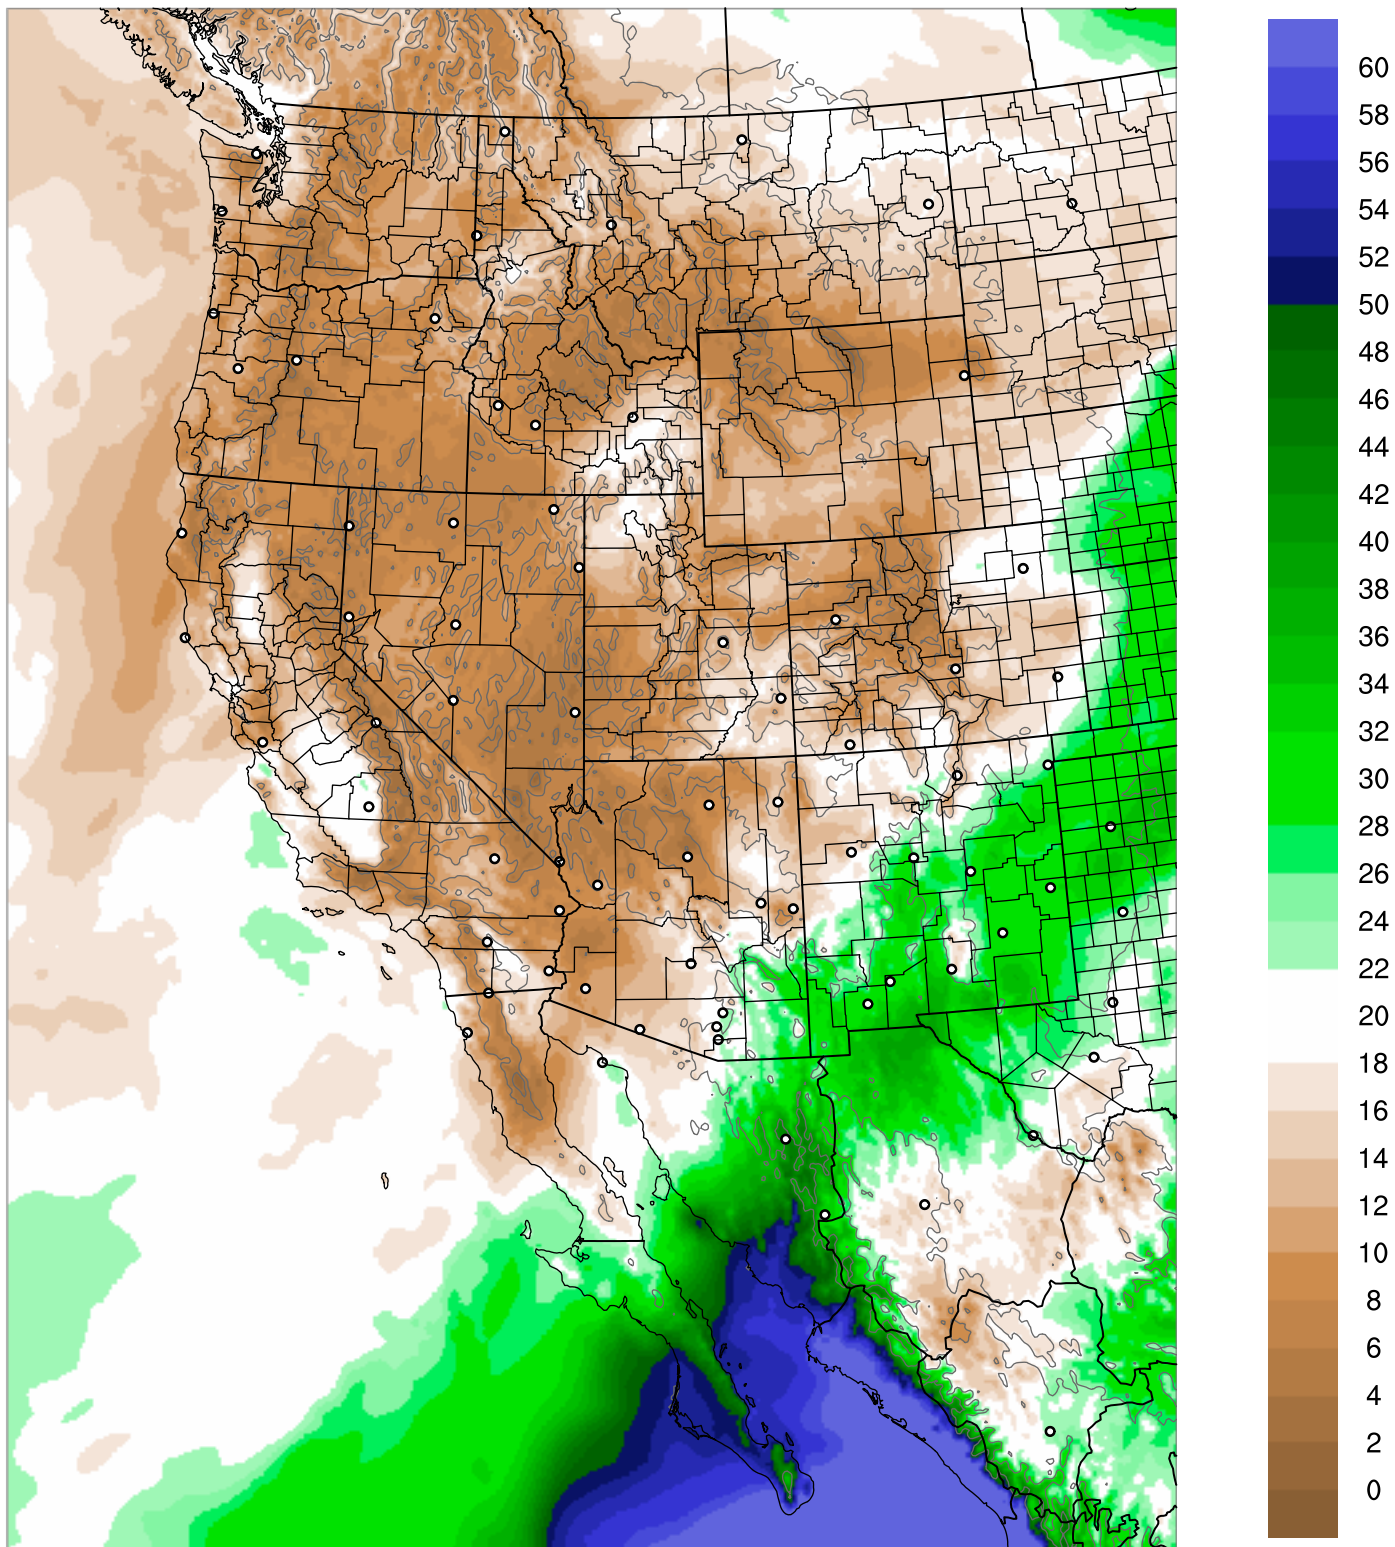

Corrected PWV 23 Aug 2021 8:45 UTC

PWV Error(mm) Obs-Init

Corrected PWV 23 Aug 2021 8:45 UTC

PWV Error(mm) Obs-Init