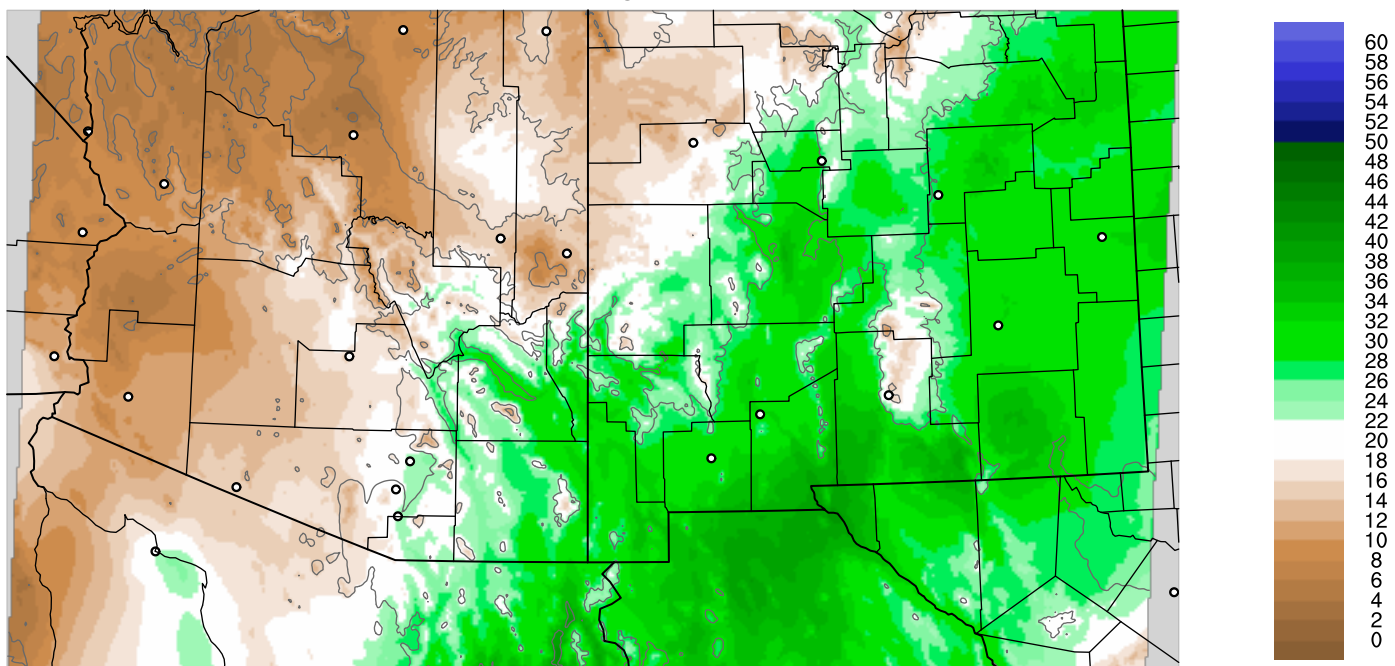

Corrected PWV 23 Aug 2021 8:45 UTC

PWV Error(mm) Obs-Init

Corrected PWV 23 Aug 2021 8:45 UTC

PWV Error(mm) Obs-Init