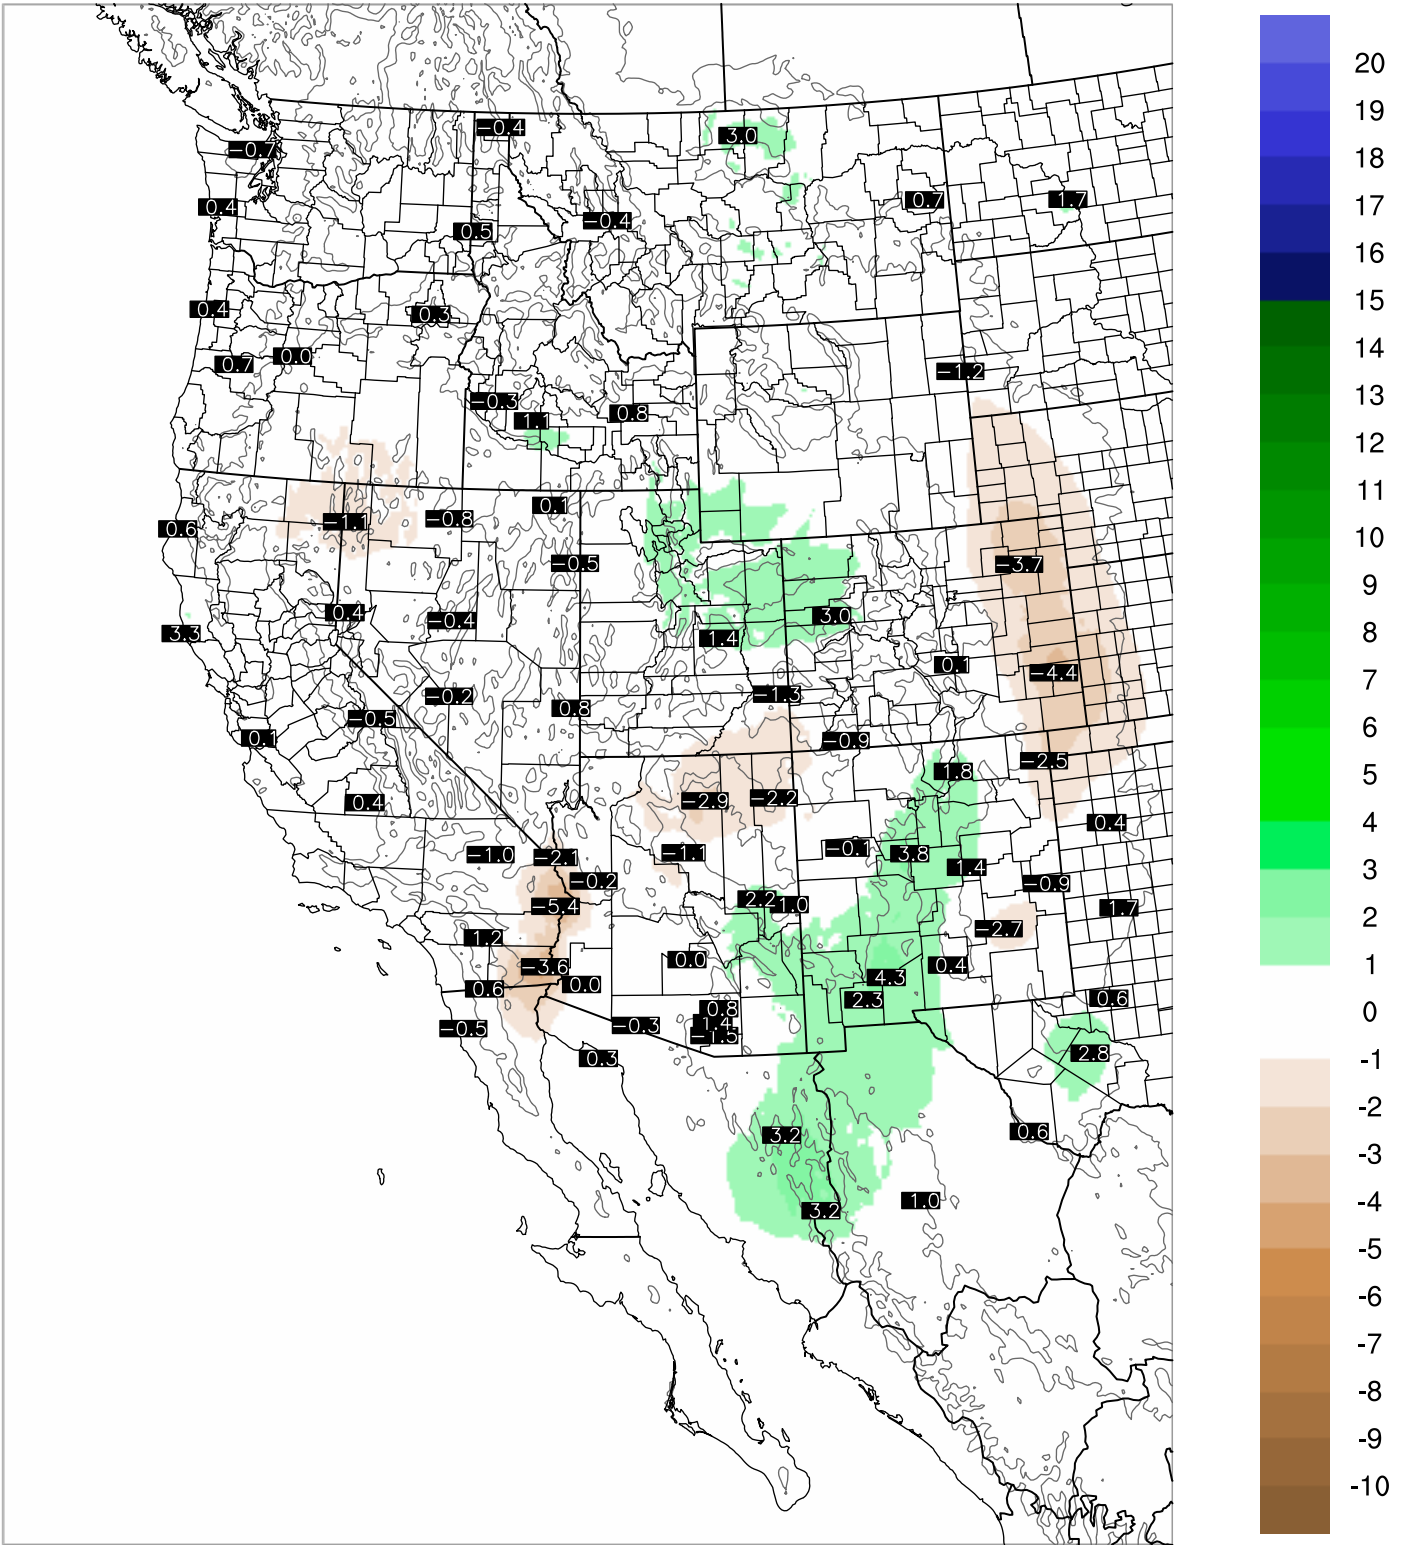

# Corrected PWV 22 Aug 2021 8:45 UTC

# PWV Error(mm) Obs-Init

Corrected PWV 22 Aug 2021 8:45 UTC

PWV Error(mm) Obs-Init