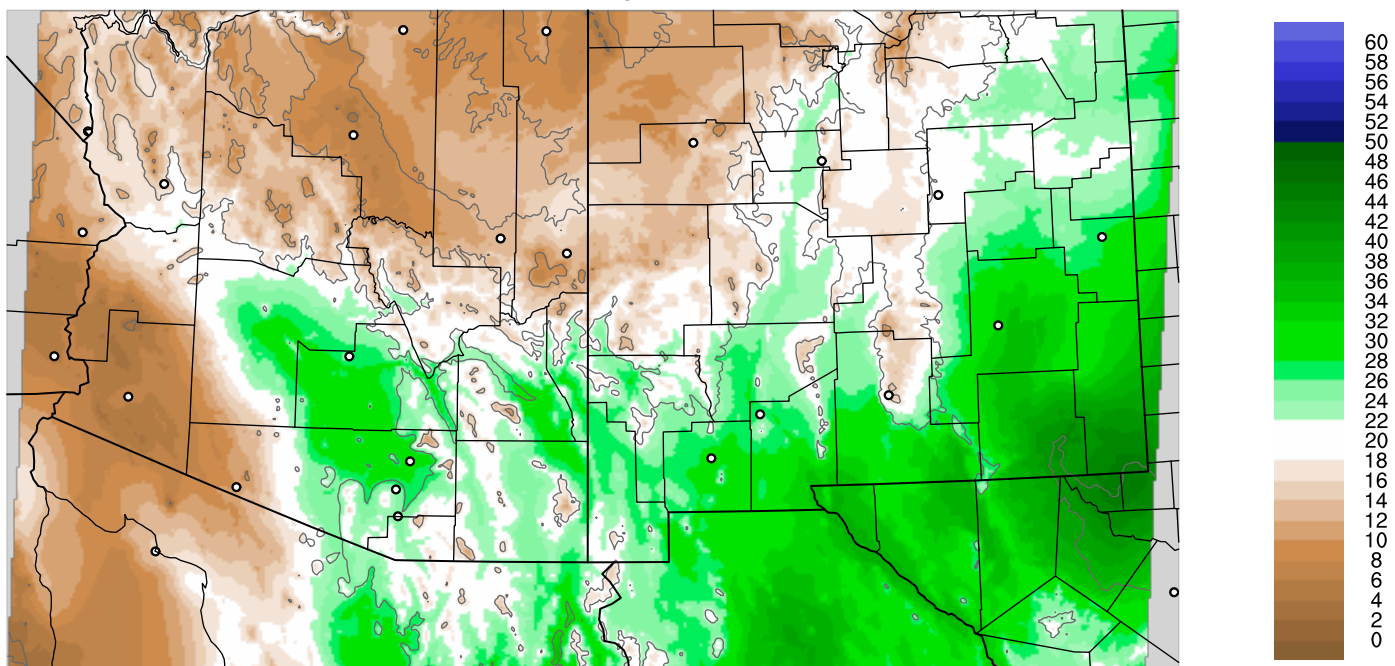

# PWV Error(mm) Obs-Init

Corrected PWV 22 Aug 2021 8:45 UTC

PWV Error(mm) Obs-Init