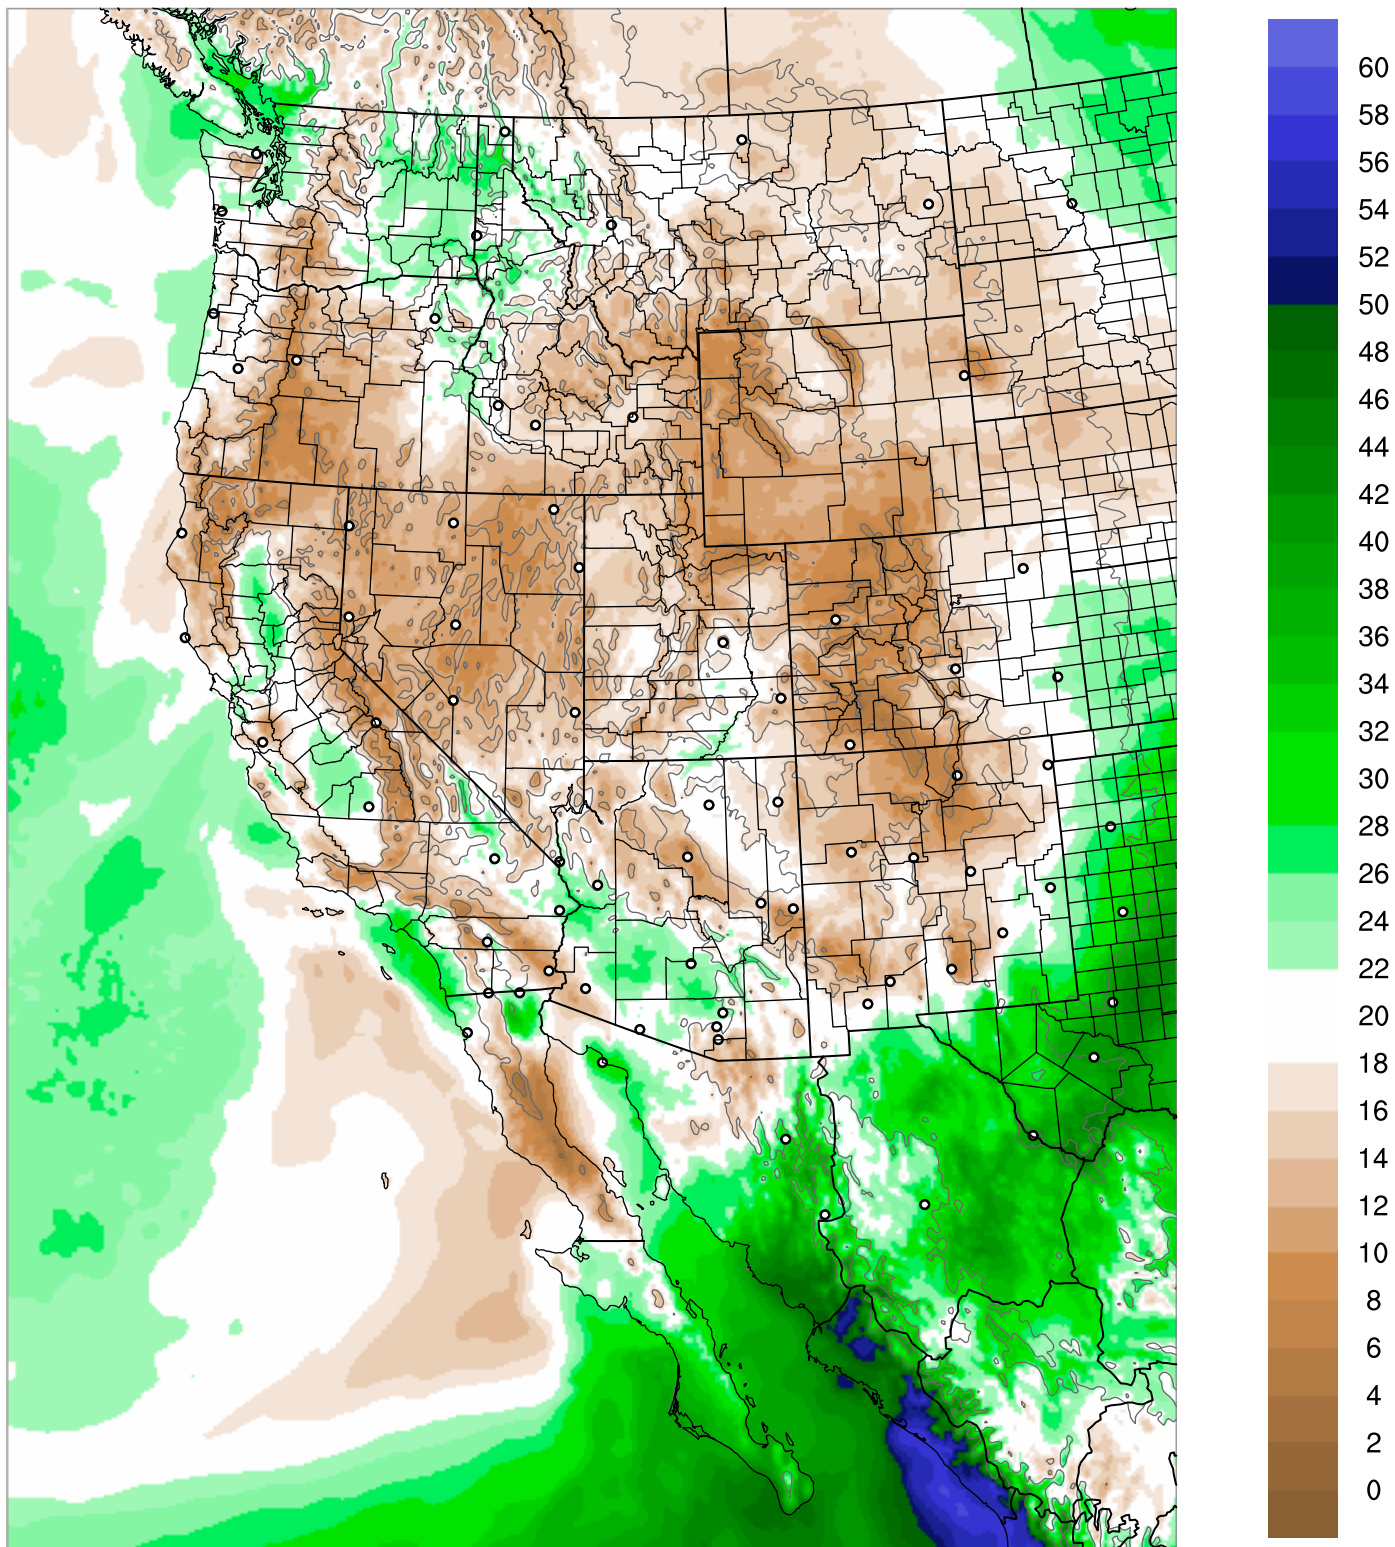

Corrected PWV 21 Aug 2021 8:45 UTC

PWV Error(mm) Obs-Init

Corrected PWV 21 Aug 2021 8:45 UTC

PWV Error(mm) Obs-Init