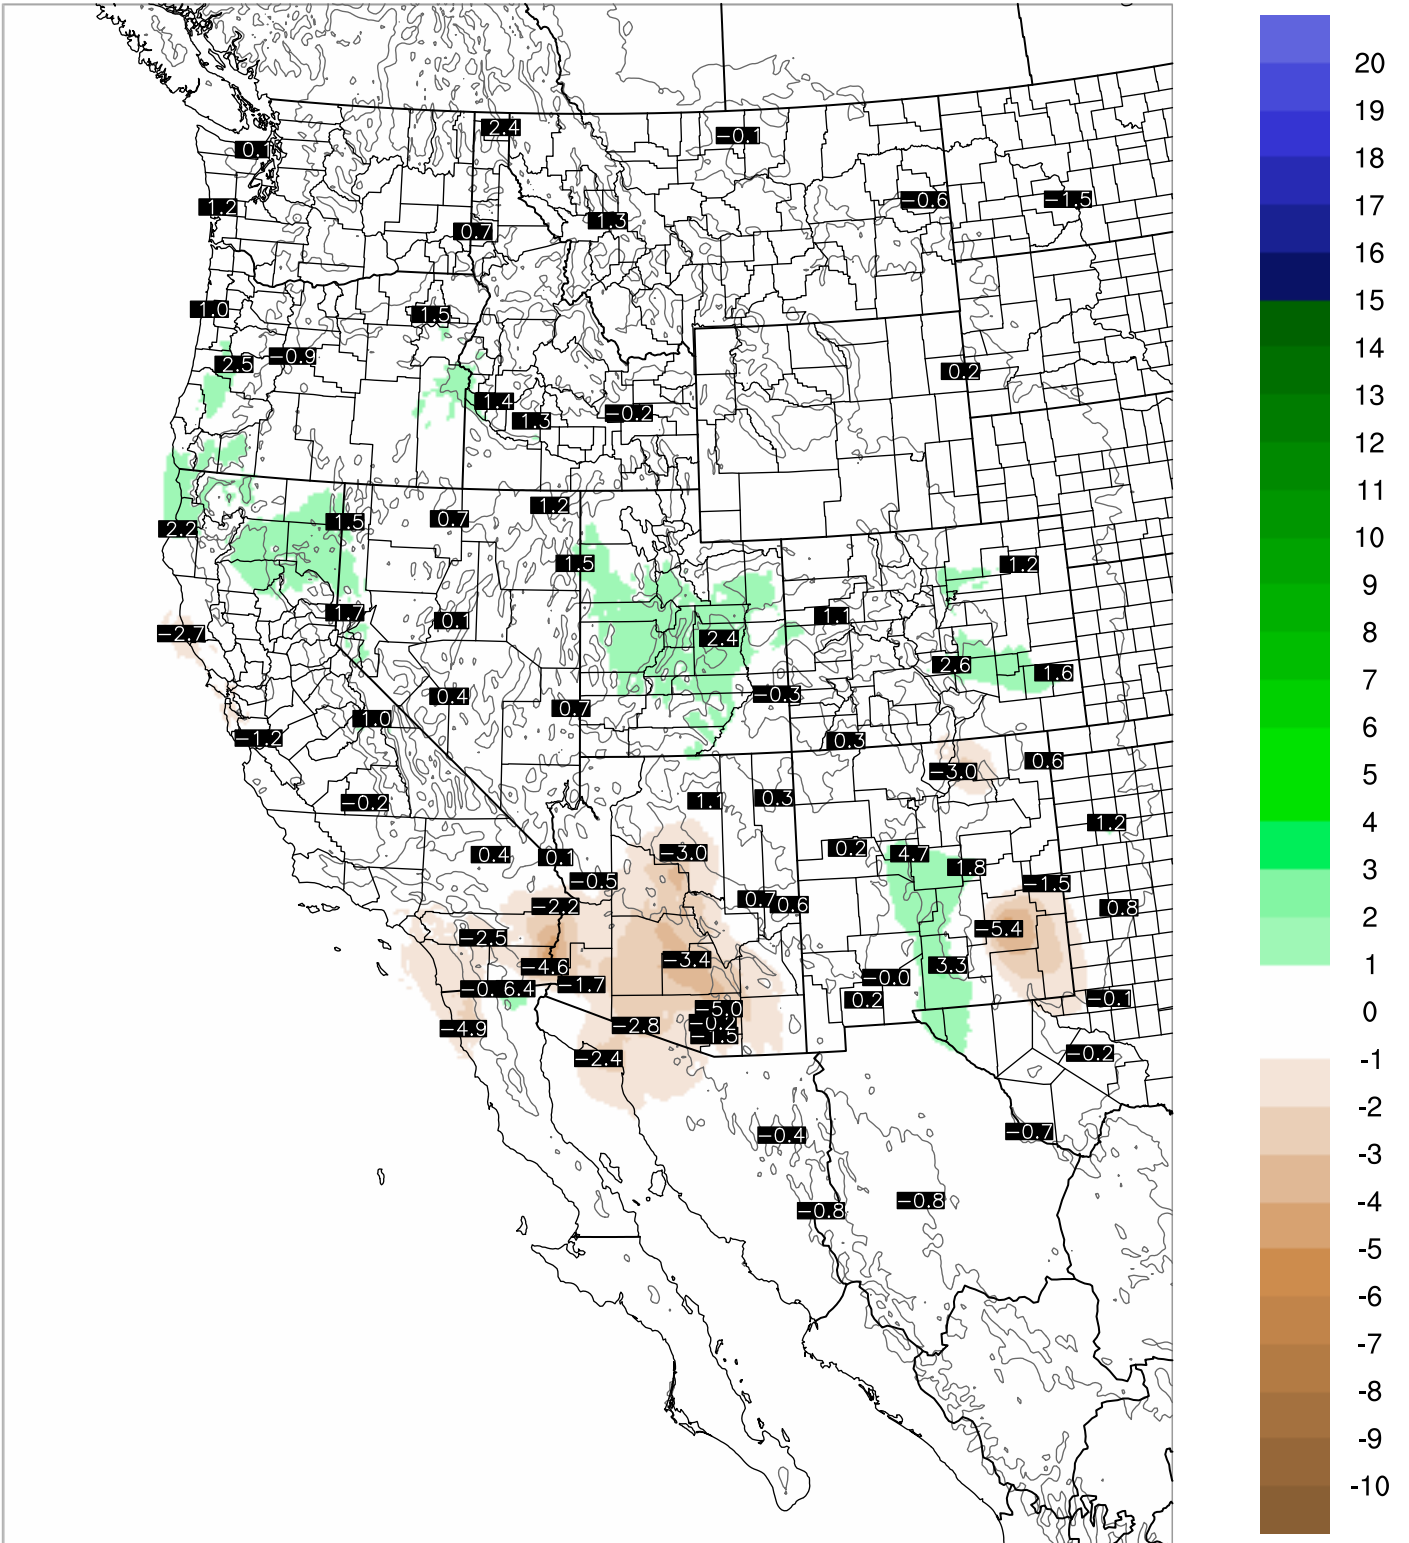

Corrected PWV 21 Aug 2021 8:45 UTC

PWV Error(mm) Obs-Init

Corrected PWV 21 Aug 2021 8:45 UTC

PWV Error(mm) Obs-Init