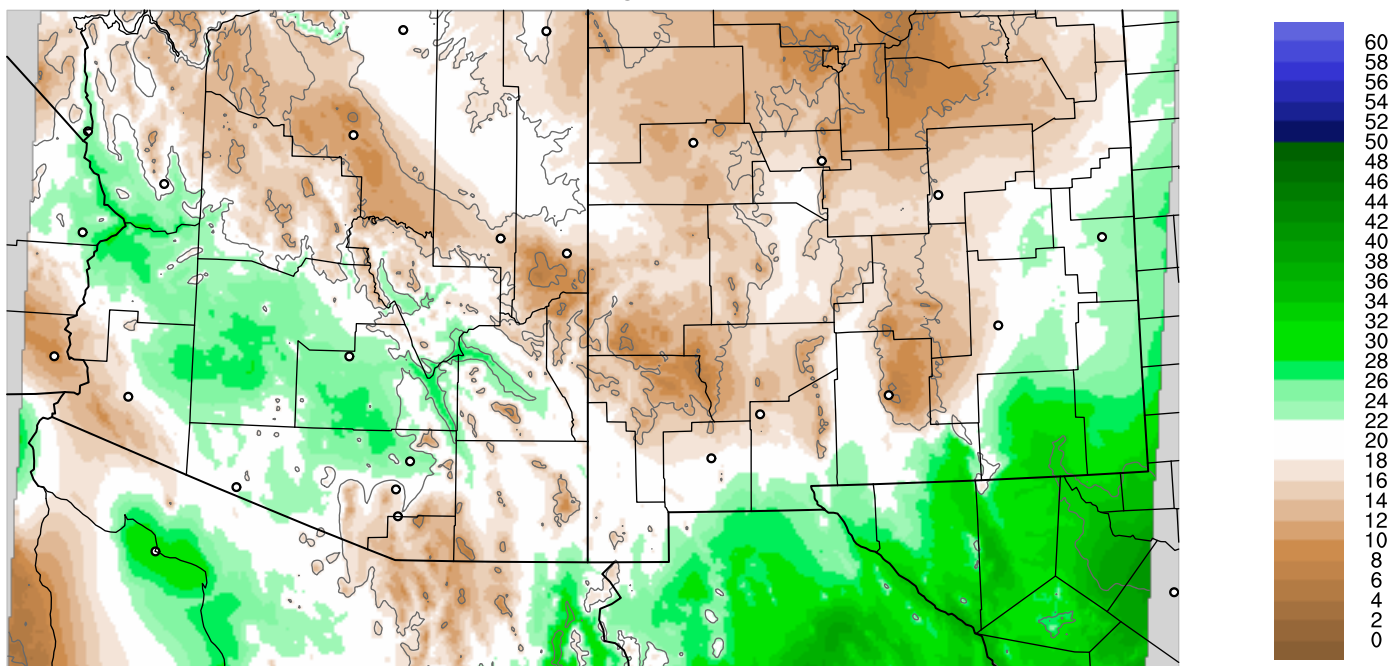

Corrected PWV 21 Aug 2021 8:45 UTC

PWV Error(mm) Obs-Init

Corrected PWV 21 Aug 2021 8:45 UTC

PWV Error(mm) Obs-Init