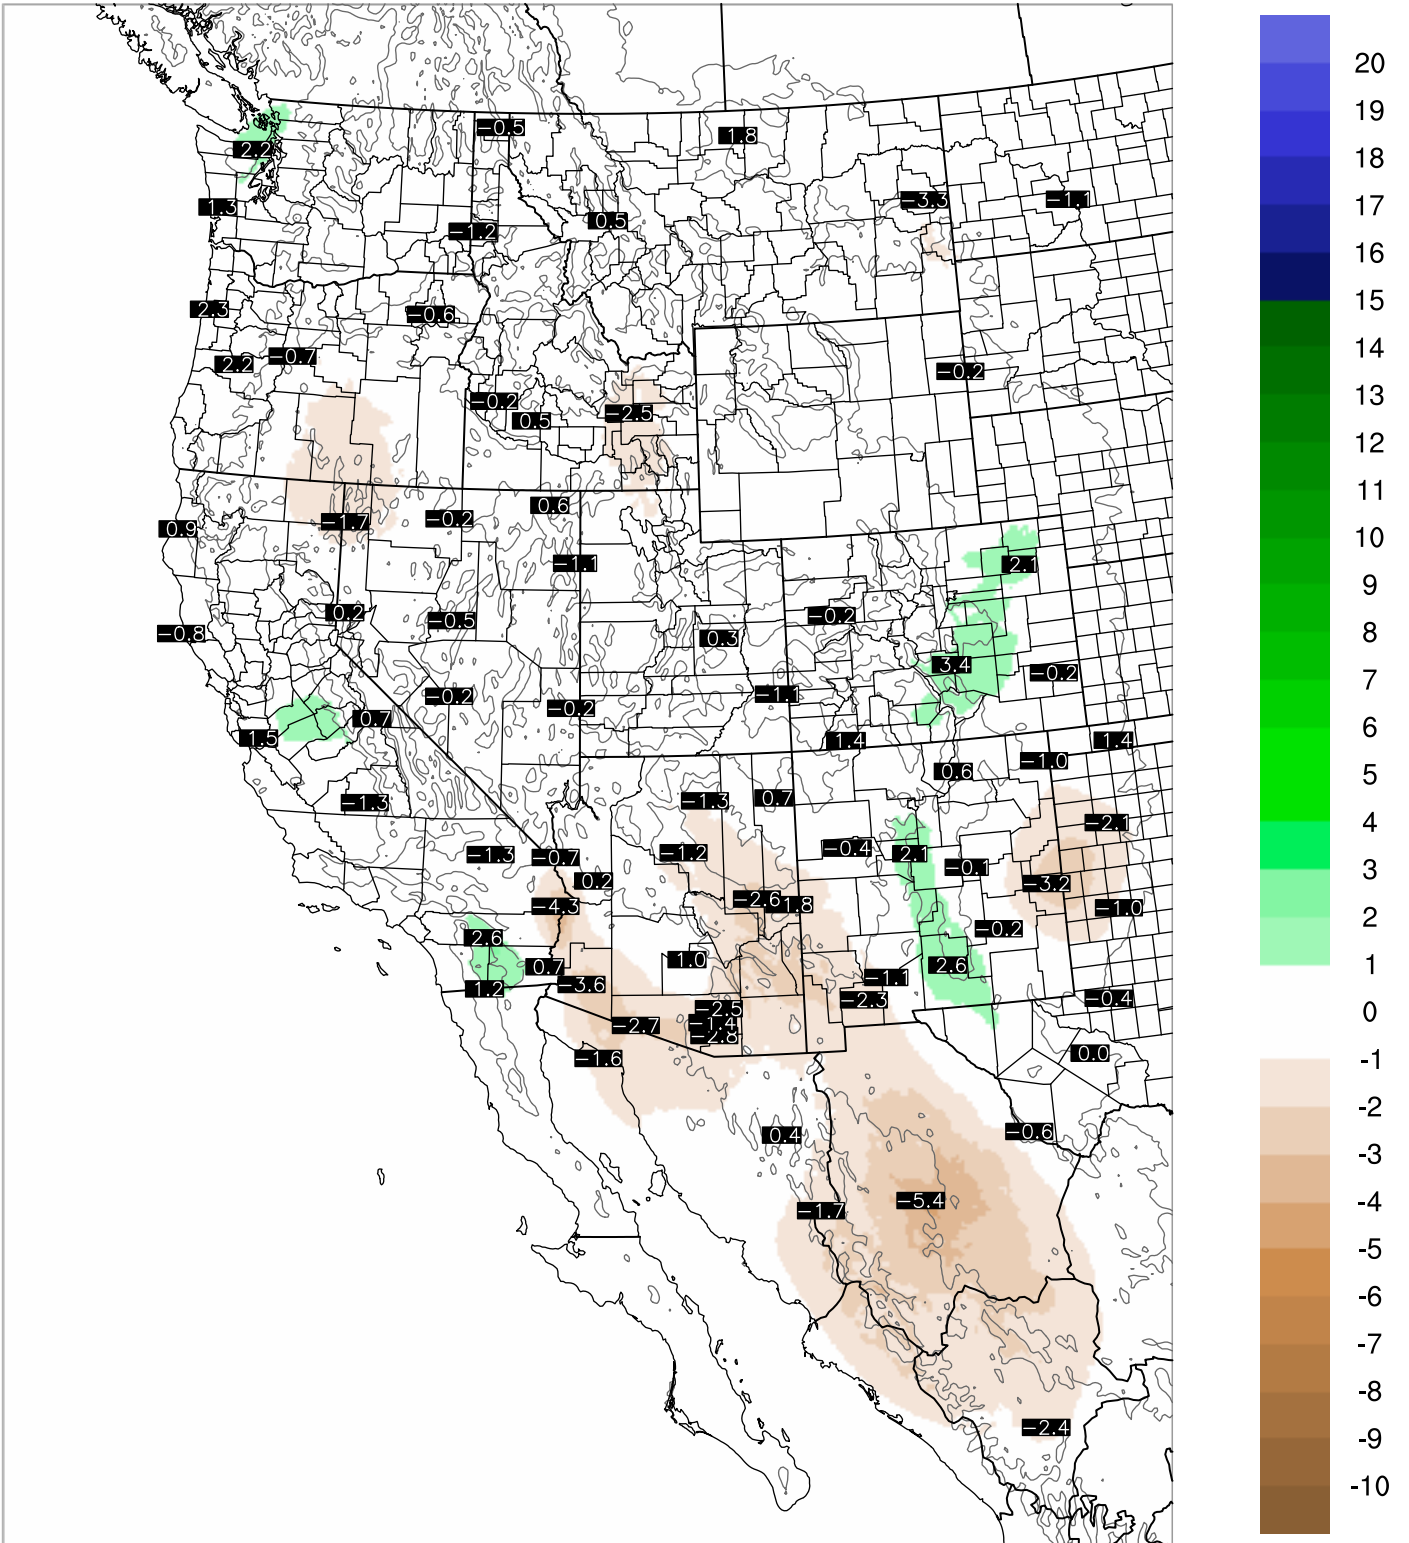

Corrected PWV 20 Aug 2021 8:45 UTC

PWV Error(mm) Obs-Init

Corrected PWV 20 Aug 2021 8:45 UTC

PWV Error(mm) Obs-Init