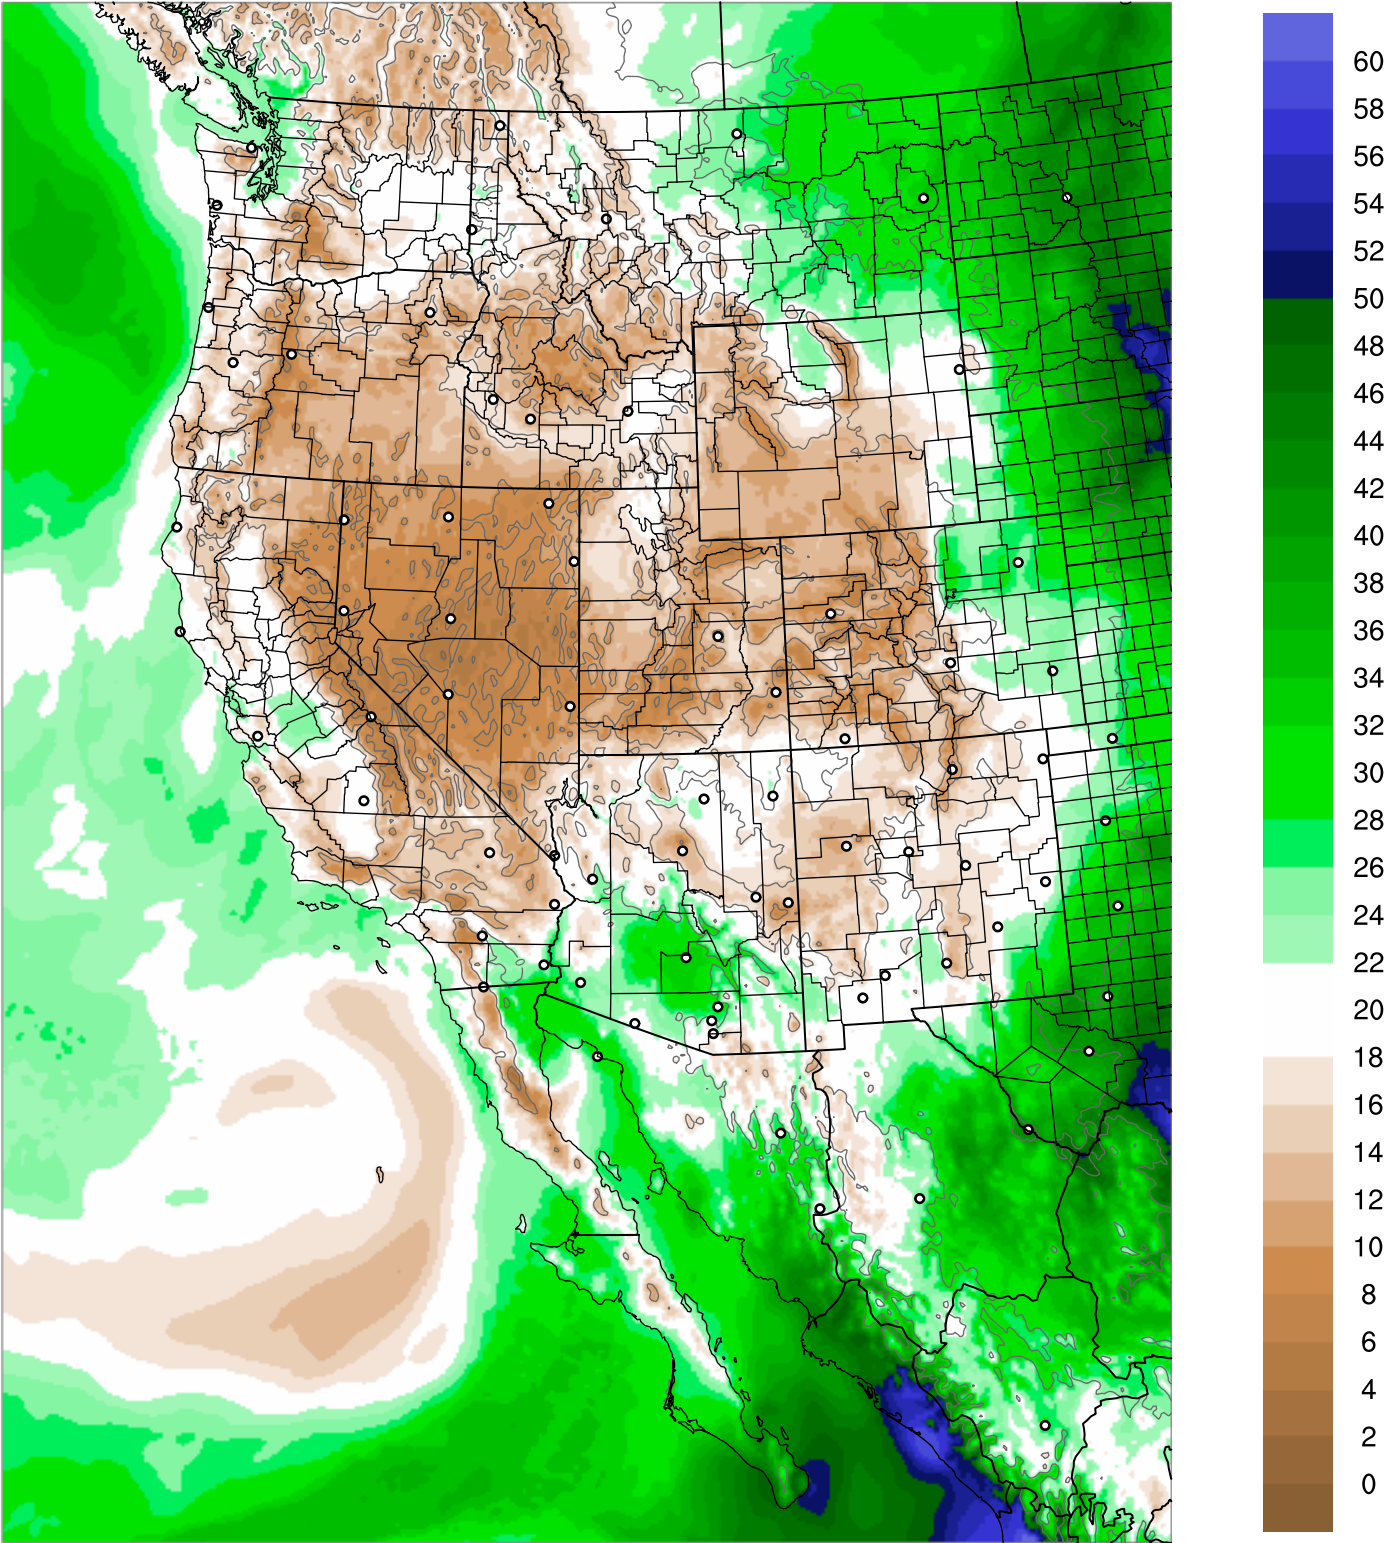

Corrected PWV 20 Aug 2021 8:45 UTC

PWV Error(mm) Obs-Init

Corrected PWV 20 Aug 2021 8:45 UTC

PWV Error(mm) Obs-Init