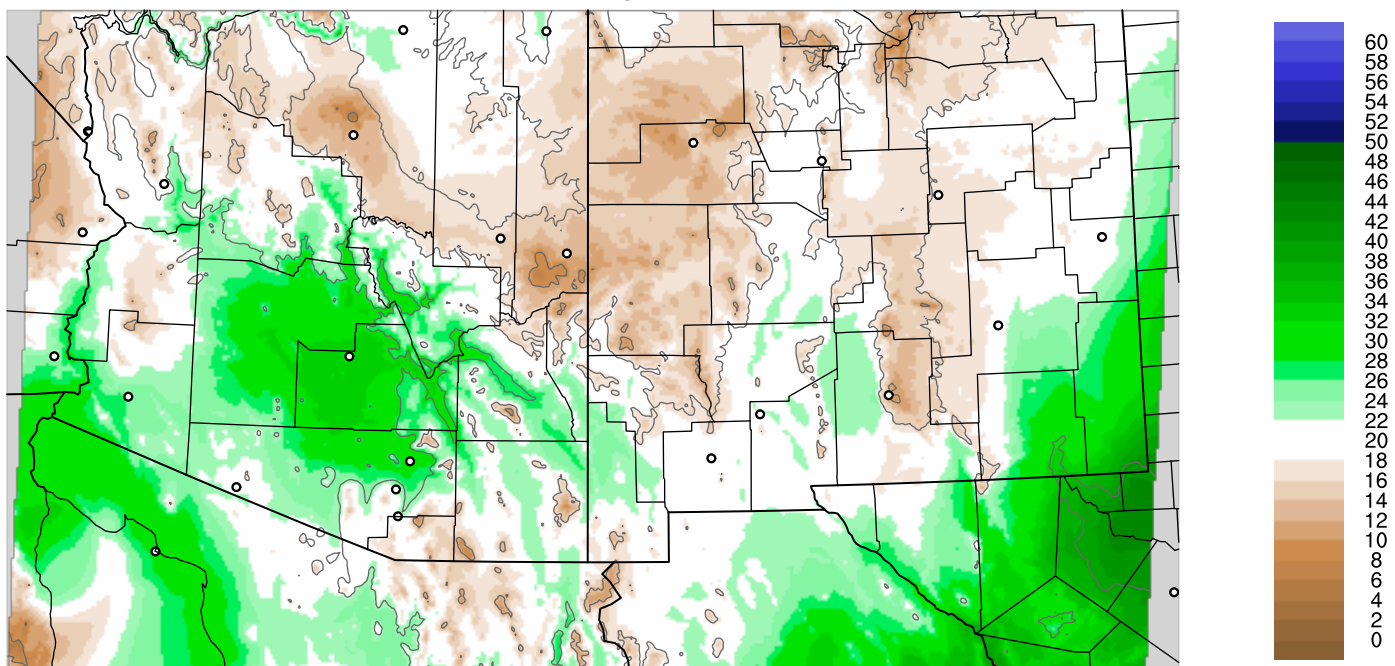

Corrected PWV 20 Aug 2021 8:45 UTC

PWV Error(mm) Obs-Init

Corrected PWV 20 Aug 2021 8:45 UTC

PWV Error(mm) Obs-Init