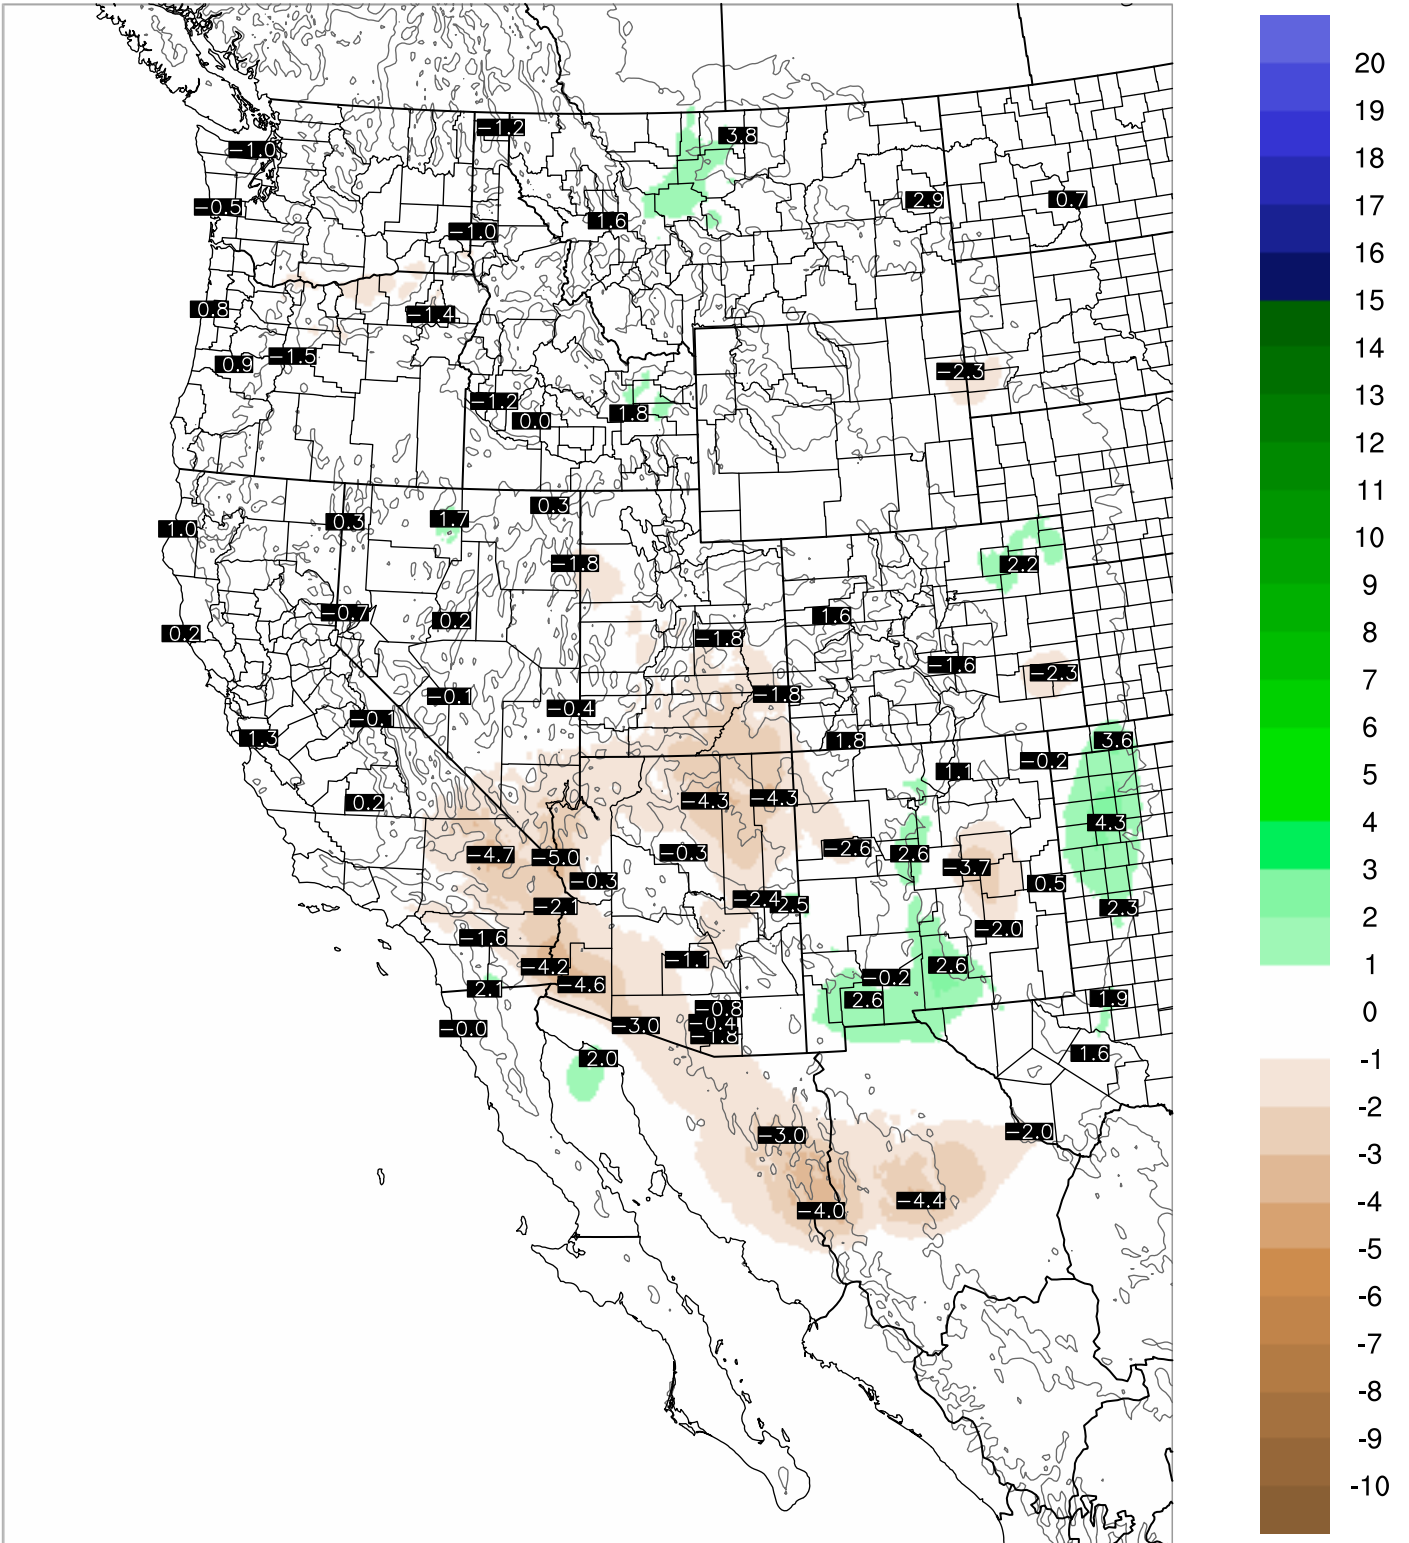

Corrected PWV 19 Aug 2021 8:45 UTC

PWV Error(mm) Obs-Init

Corrected PWV 19 Aug 2021 8:45 UTC

PWV Error(mm) Obs-Init