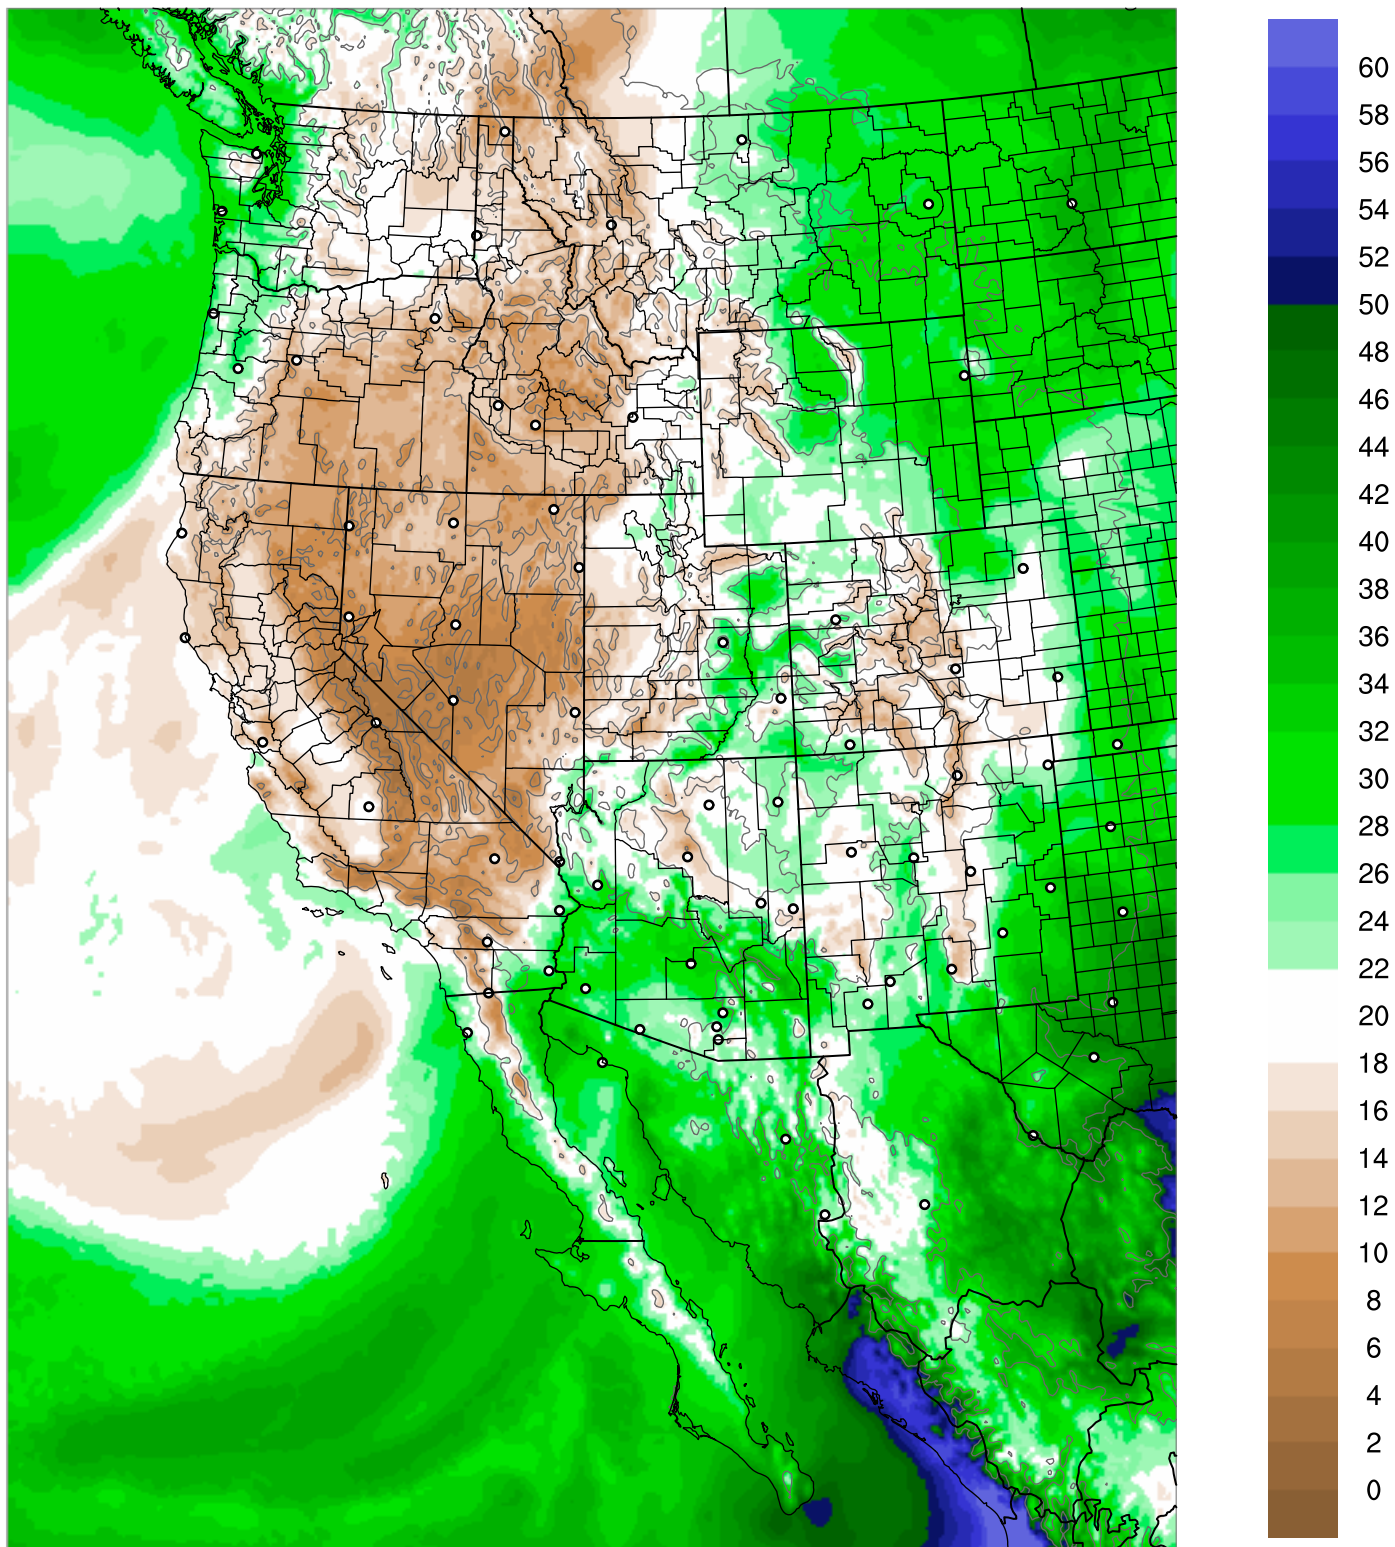

Corrected PWV 19 Aug 2021 8:45 UTC

PWV Error(mm) Obs-Init

Corrected PWV 19 Aug 2021 8:45 UTC

PWV Error(mm) Obs-Init