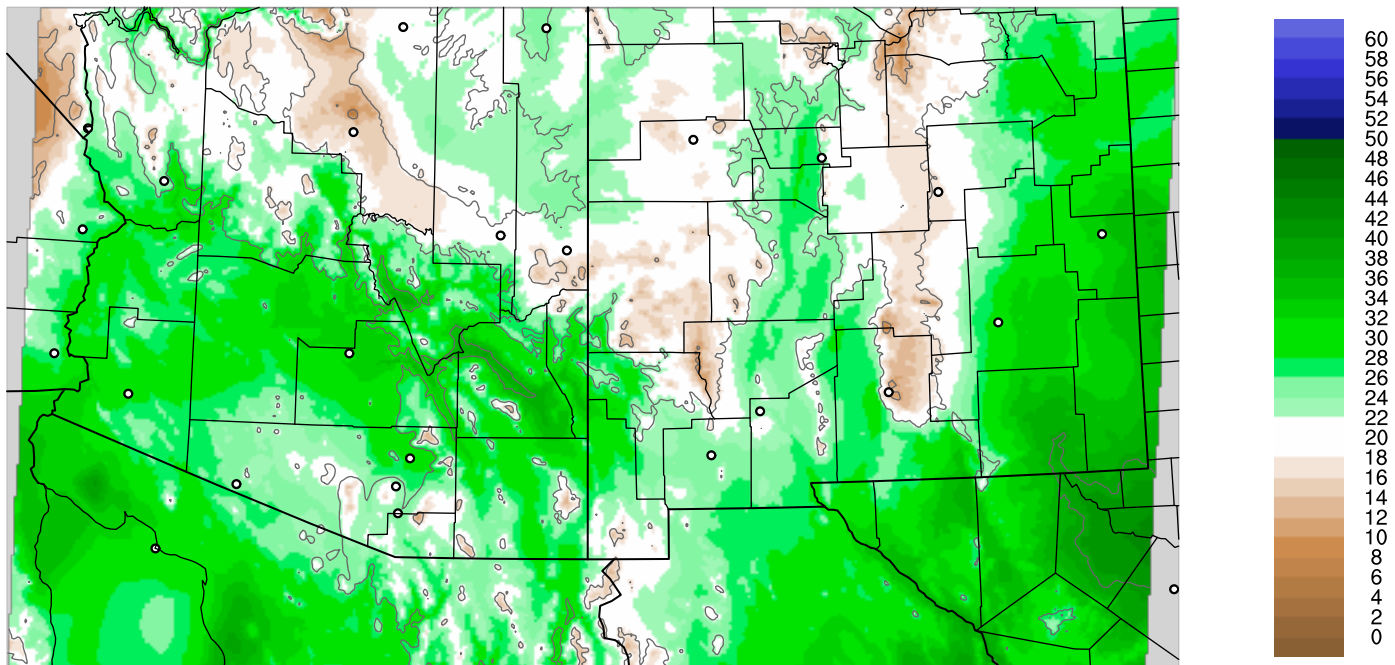

Corrected PWV 19 Aug 2021 8:45 UTC

PWV Error(mm) Obs-Init

Corrected PWV 19 Aug 2021 8:45 UTC

PWV Error(mm) Obs-Init