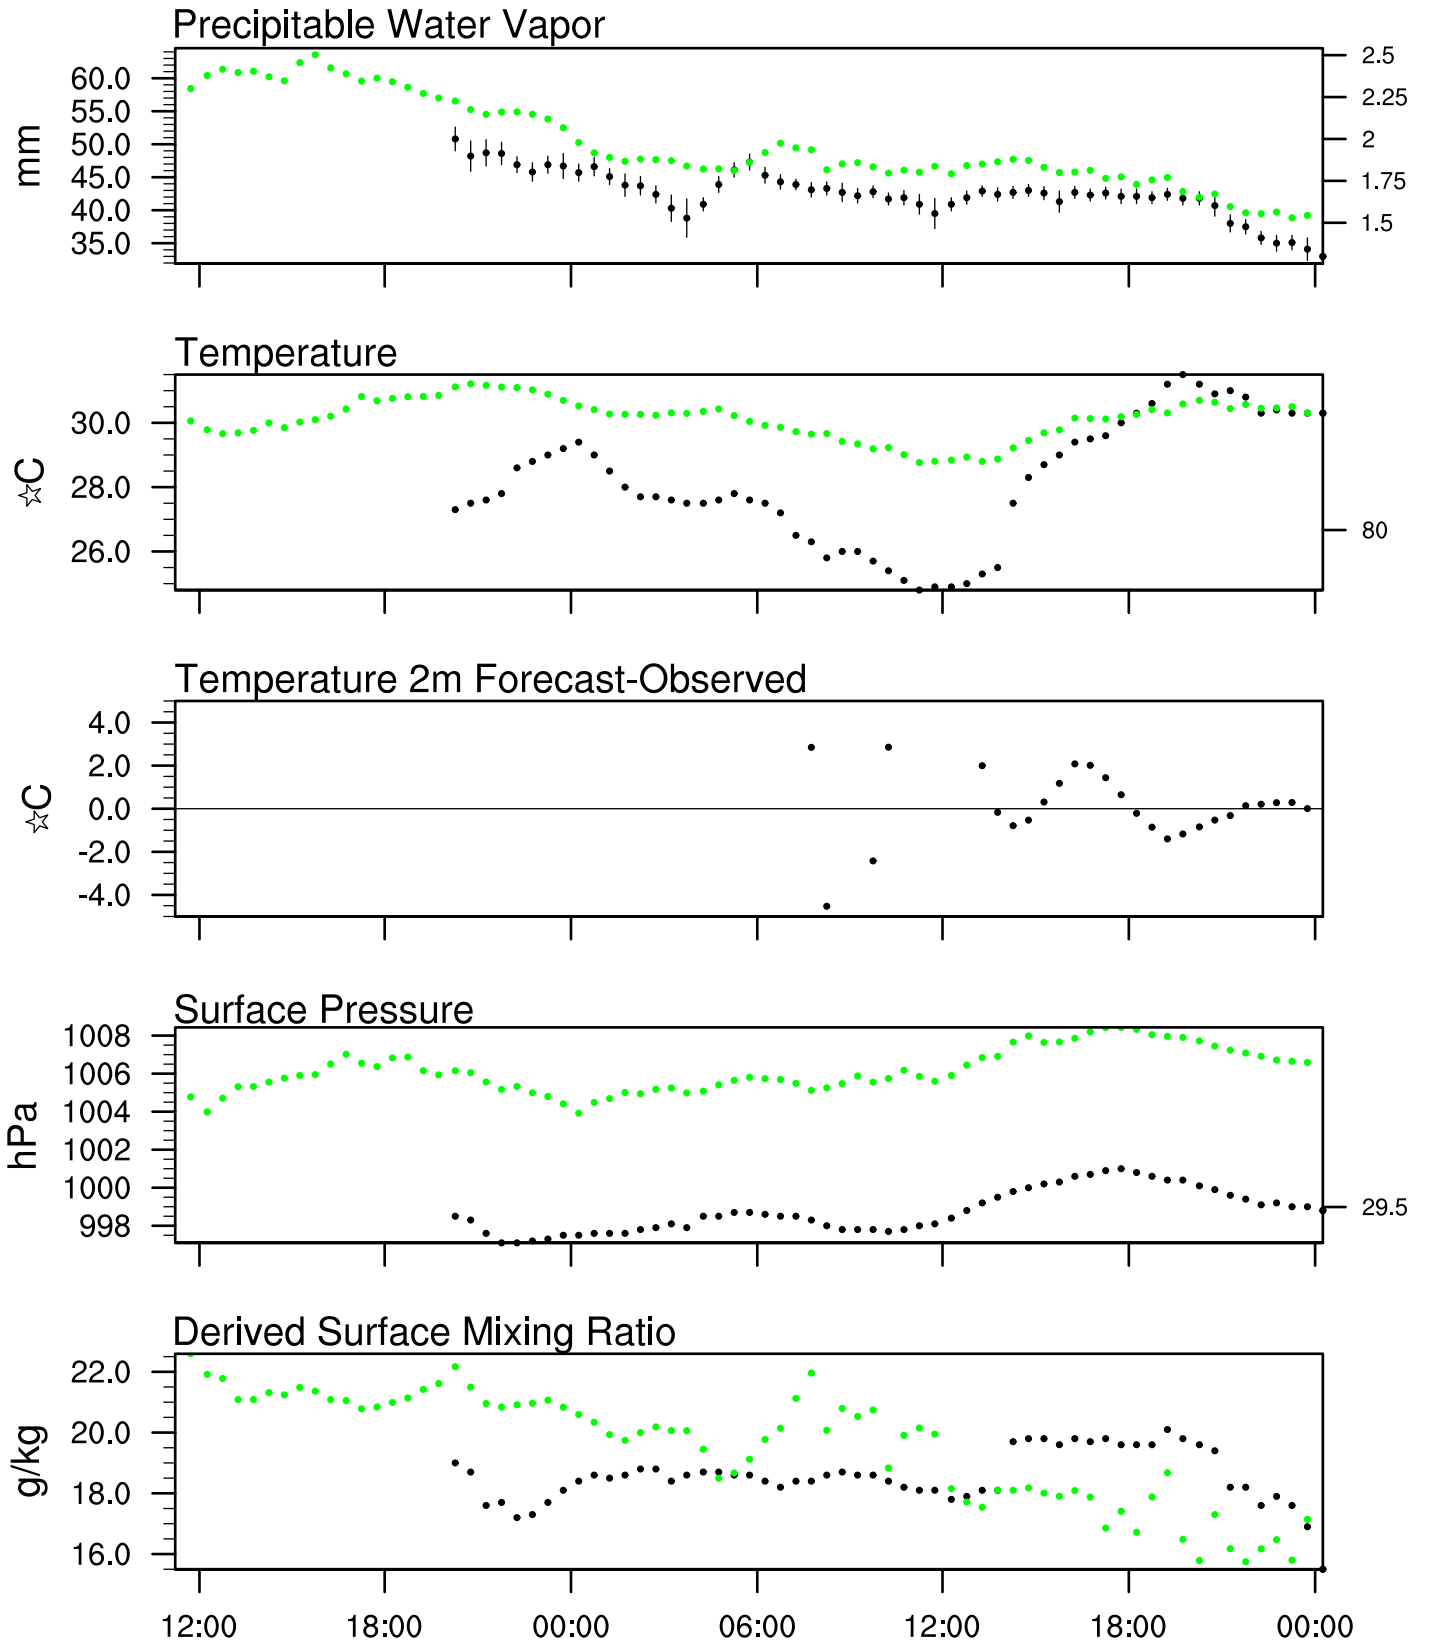

Puerto Penasco, Son

31 Aug 2021 11:45 UTC - 2 Sep 2021 0:15 UTC

Puerto Penasco, Son 31Aug 2021 11Z

Plcl=958 Tlcl[C]=26 Shox=-1 Pwat[cm]=6 Cape[J]= 4617

Puerto Penasco, Son 31Aug 2021 17Z

Plcl=939 Tlcl[C]=24 Shox=0 Pwat[cm]=6 Cape[J]= 3714