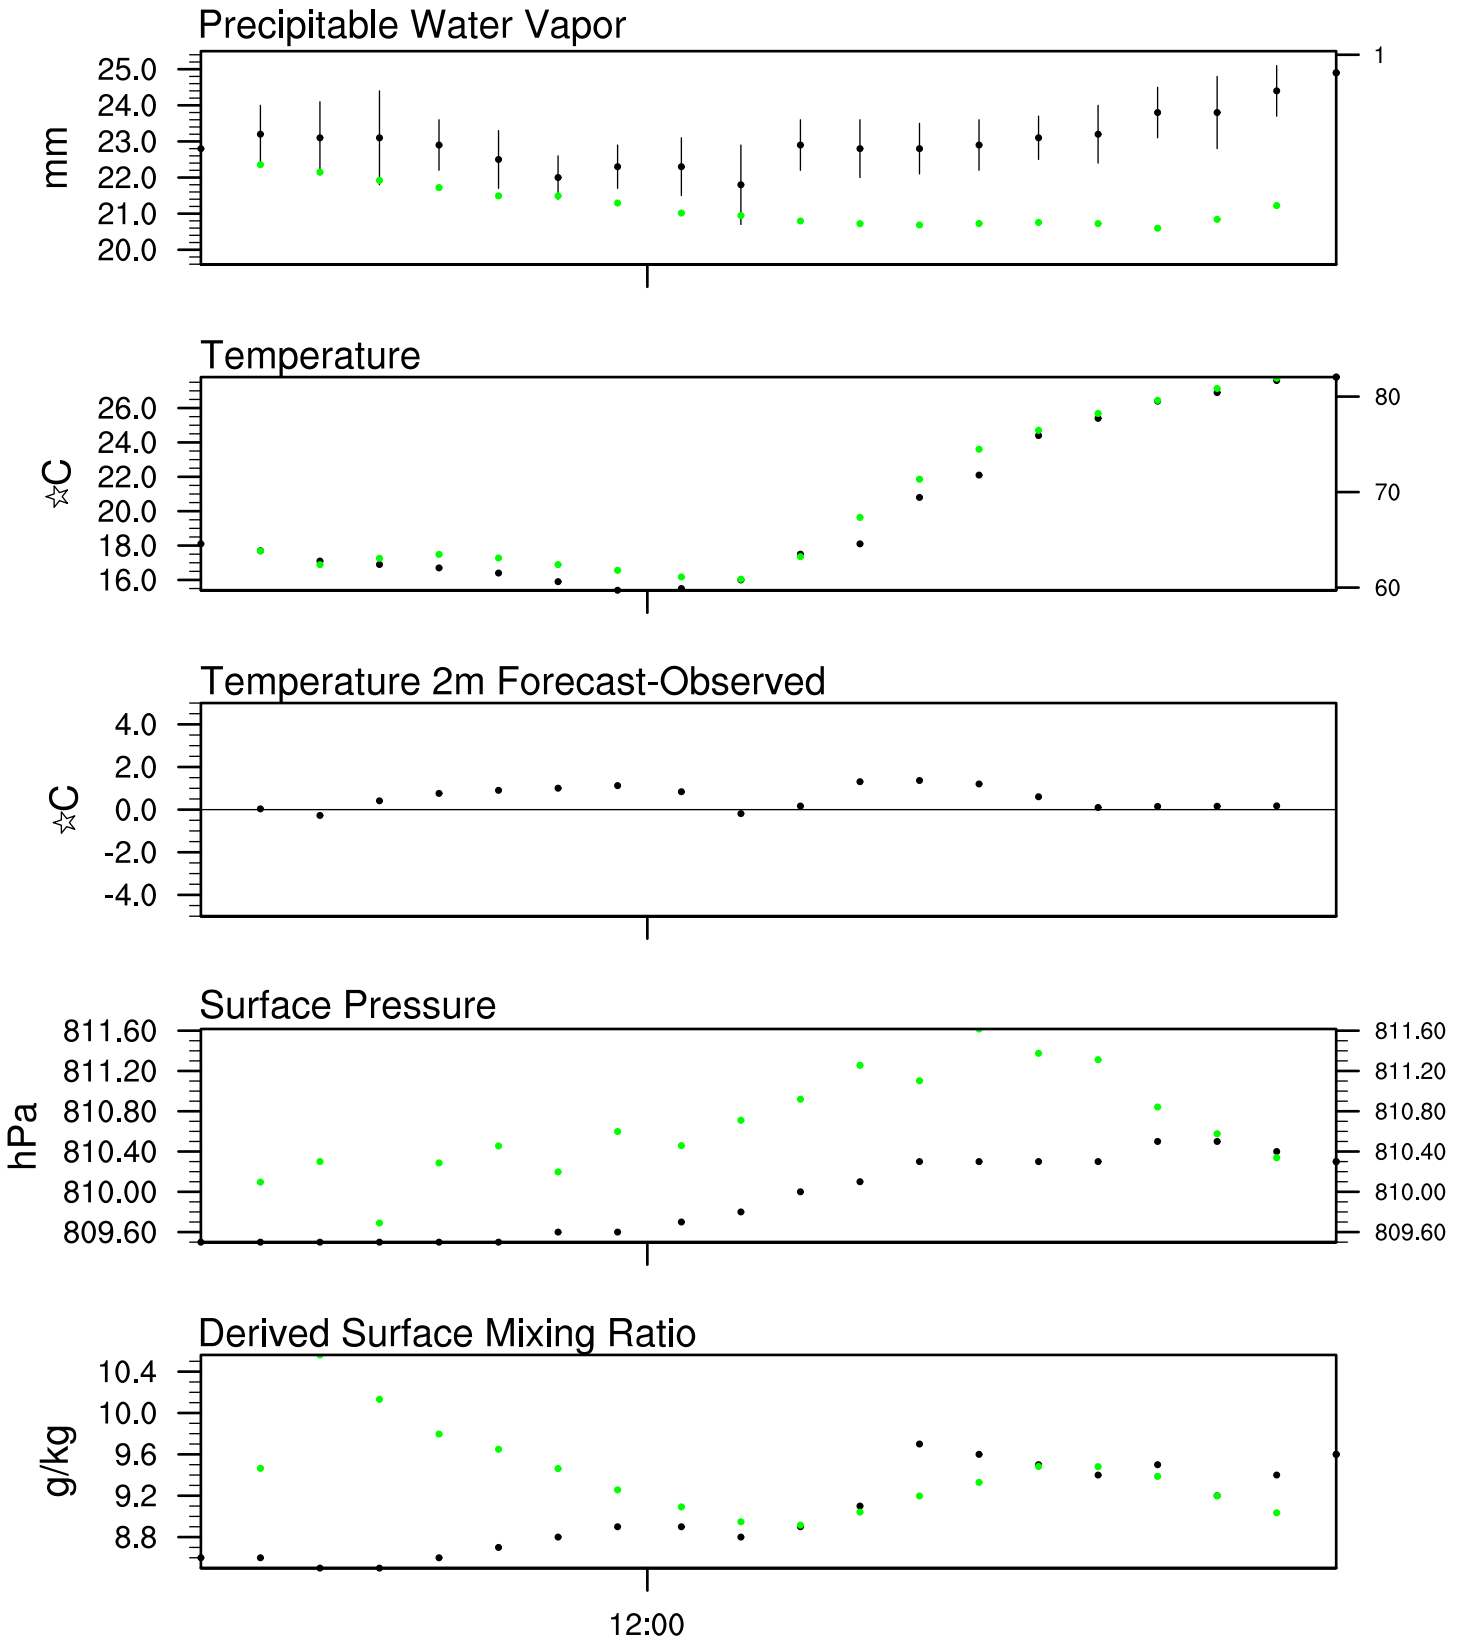

# Show Low, AZ

26 Aug 2021 8:45 UTC - 26 Aug 2021 17:45 UTC

# Show Low, AZ 26Aug 2021 8Z

Plcl=742 Tlcl[C]=10 Shox=0 Pwat[cm]=2 Cape[J]= 253

# Show Low, AZ 26Aug 2021 14Z

Plcl=667 Tlcl[C]=7 Shox=0 Pwat[cm]=2 Cape[J]= 436