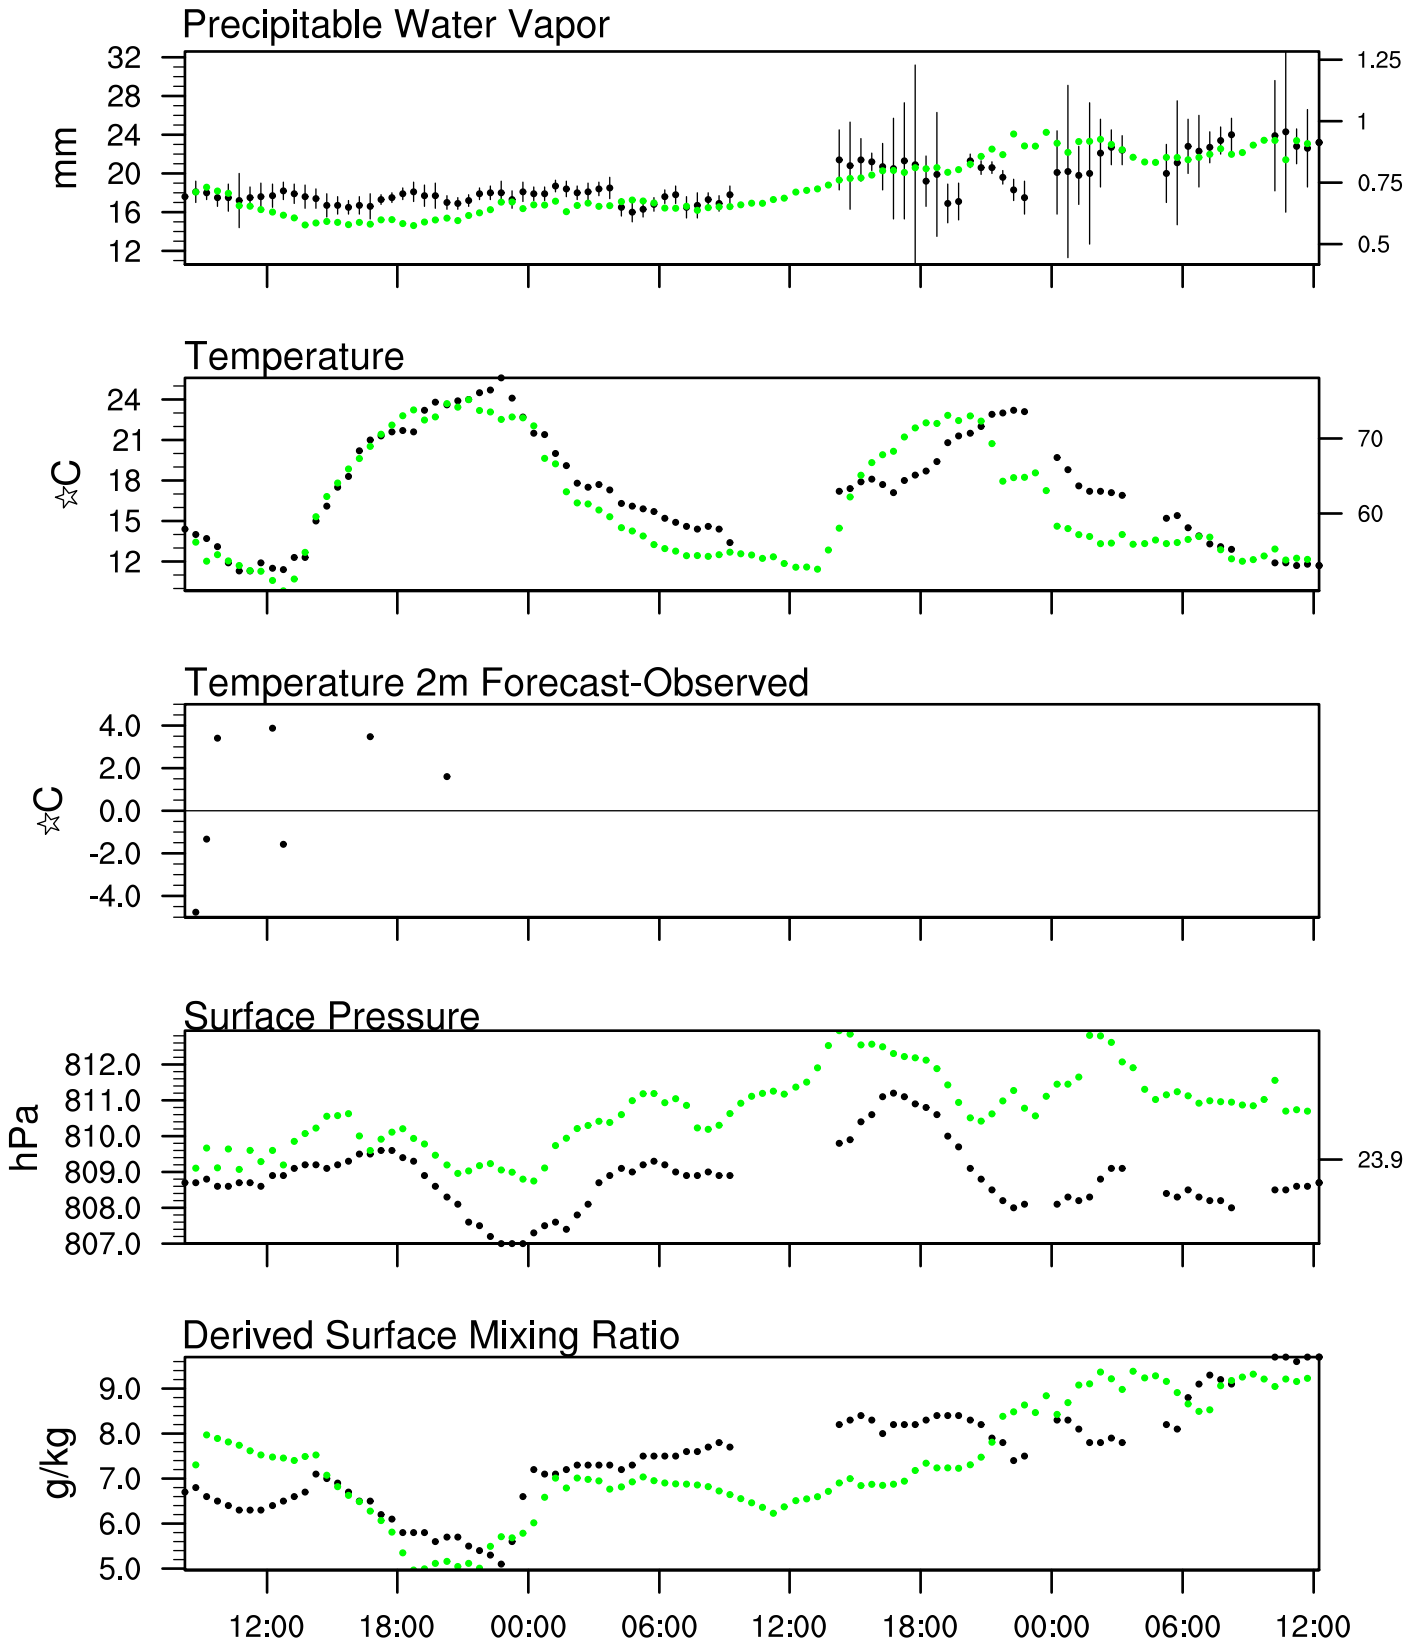

# Show Low, AZ

24 Sep 2021 8:45 UTC - 26 Sep 2021 12:15 UTC

# Show Low, AZ 24Sep 2021 8Z

Plcl=737 Tlcl[C]=6 Shox=0 Pwat[cm]=2 Cape[J]= 93

# Show Low, AZ 24Sep 2021 14Z

Plcl=690 Tlcl[C]=3 Shox=0 Pwat[cm]=1 Cape[J]= 52

# Show Low, AZ 24Sep 2021 20Z

Plcl=593 Tlcl[C]=-3 Shox=0 Pwat[cm]=2 Cape[J]= 0