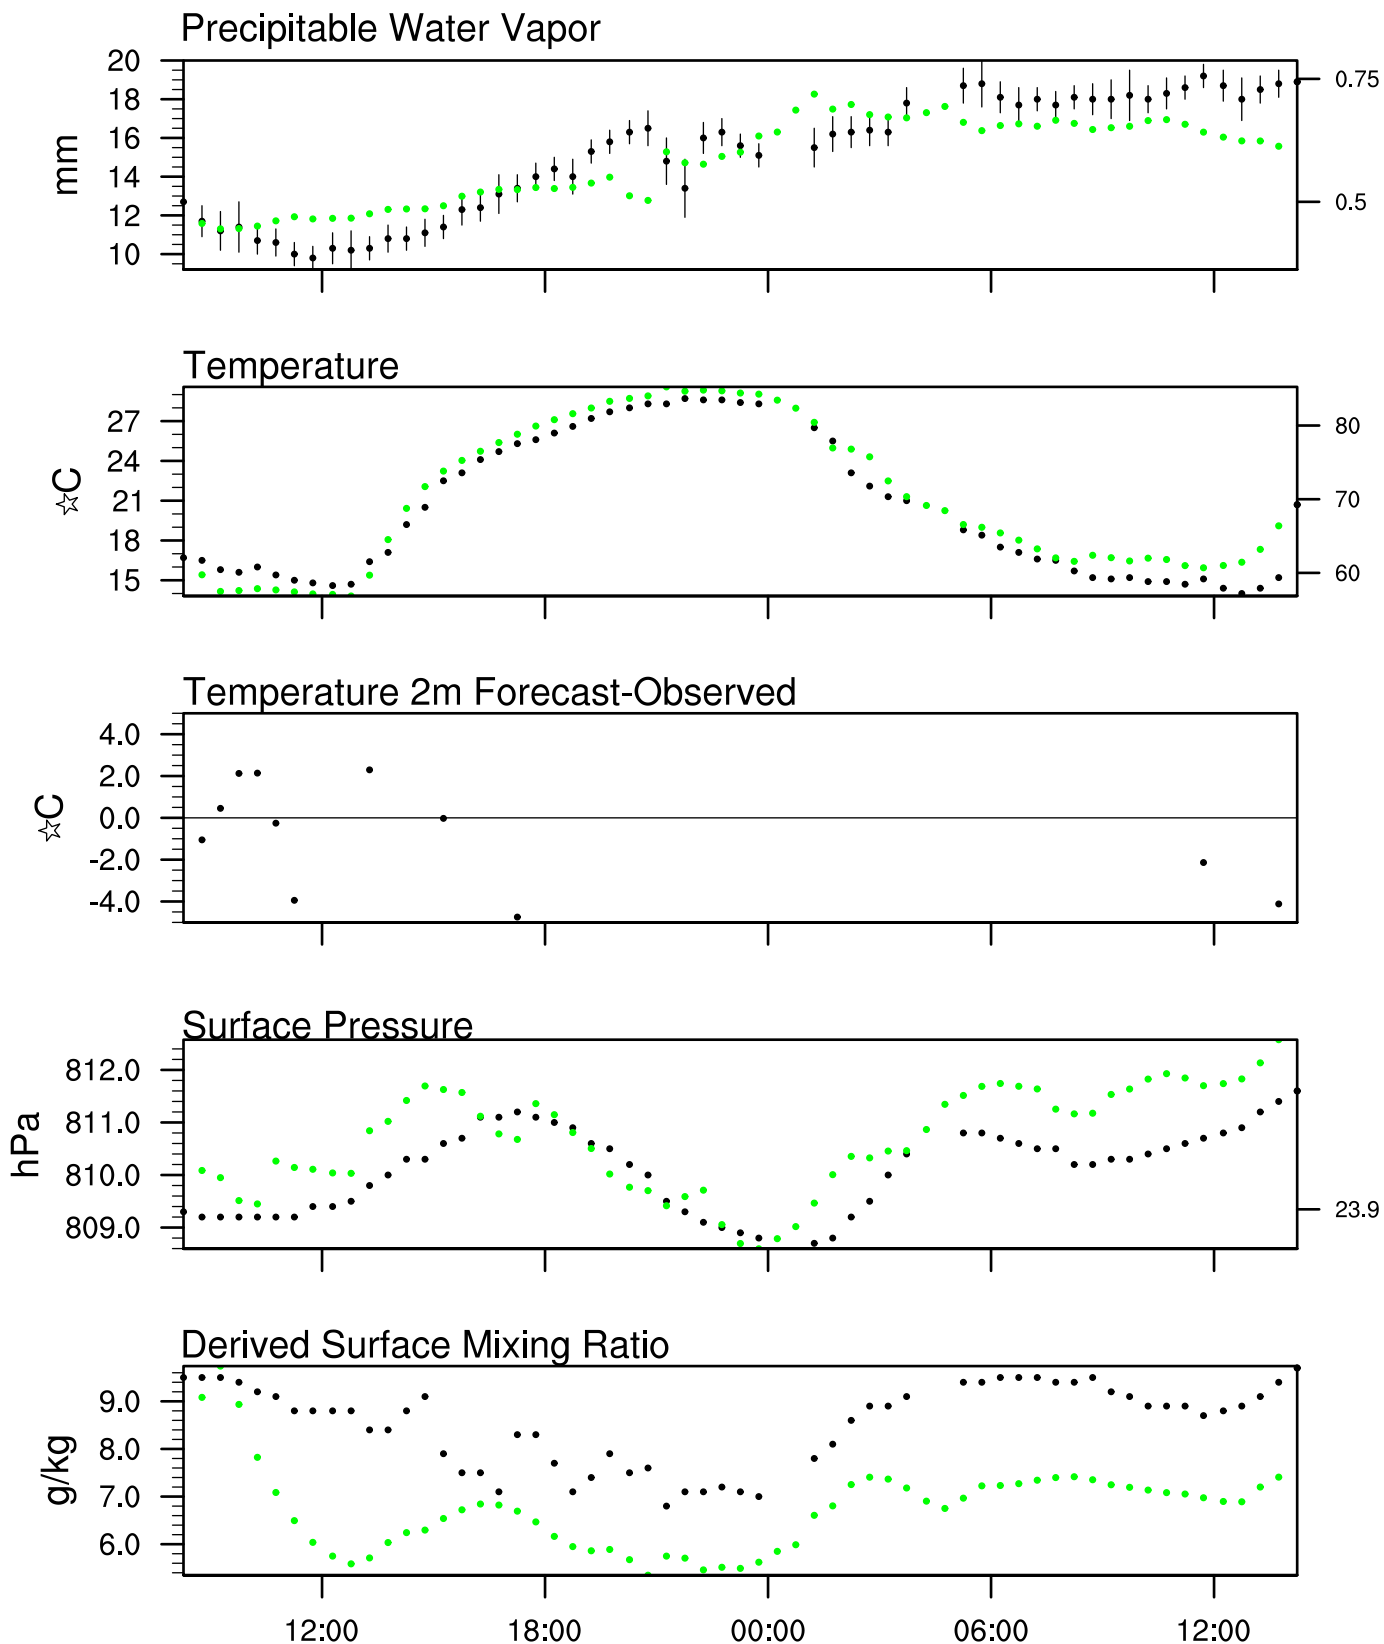

# Show Low, AZ

24 Aug 2021 8:45 UTC - 25 Aug 2021 14:15 UTC

# Show Low, AZ 24Aug 2021 8Z

Ptcl=755 Tlcl[C]=10 Shox=0 Pwat[cm]=1 Cape[J]= 0

# Show Low, AZ 24Aug 2021 14Z

Plcl=629 Tlcl[C]=0 Shox=0 Pwat[cm]=1 Cape[J]= 1

# Show Low, AZ 24Aug 2021 20Z

Plcl=560 Tlcl[C]=-3 Shox=0 Pwat[cm]=1 Cape[J]= 0