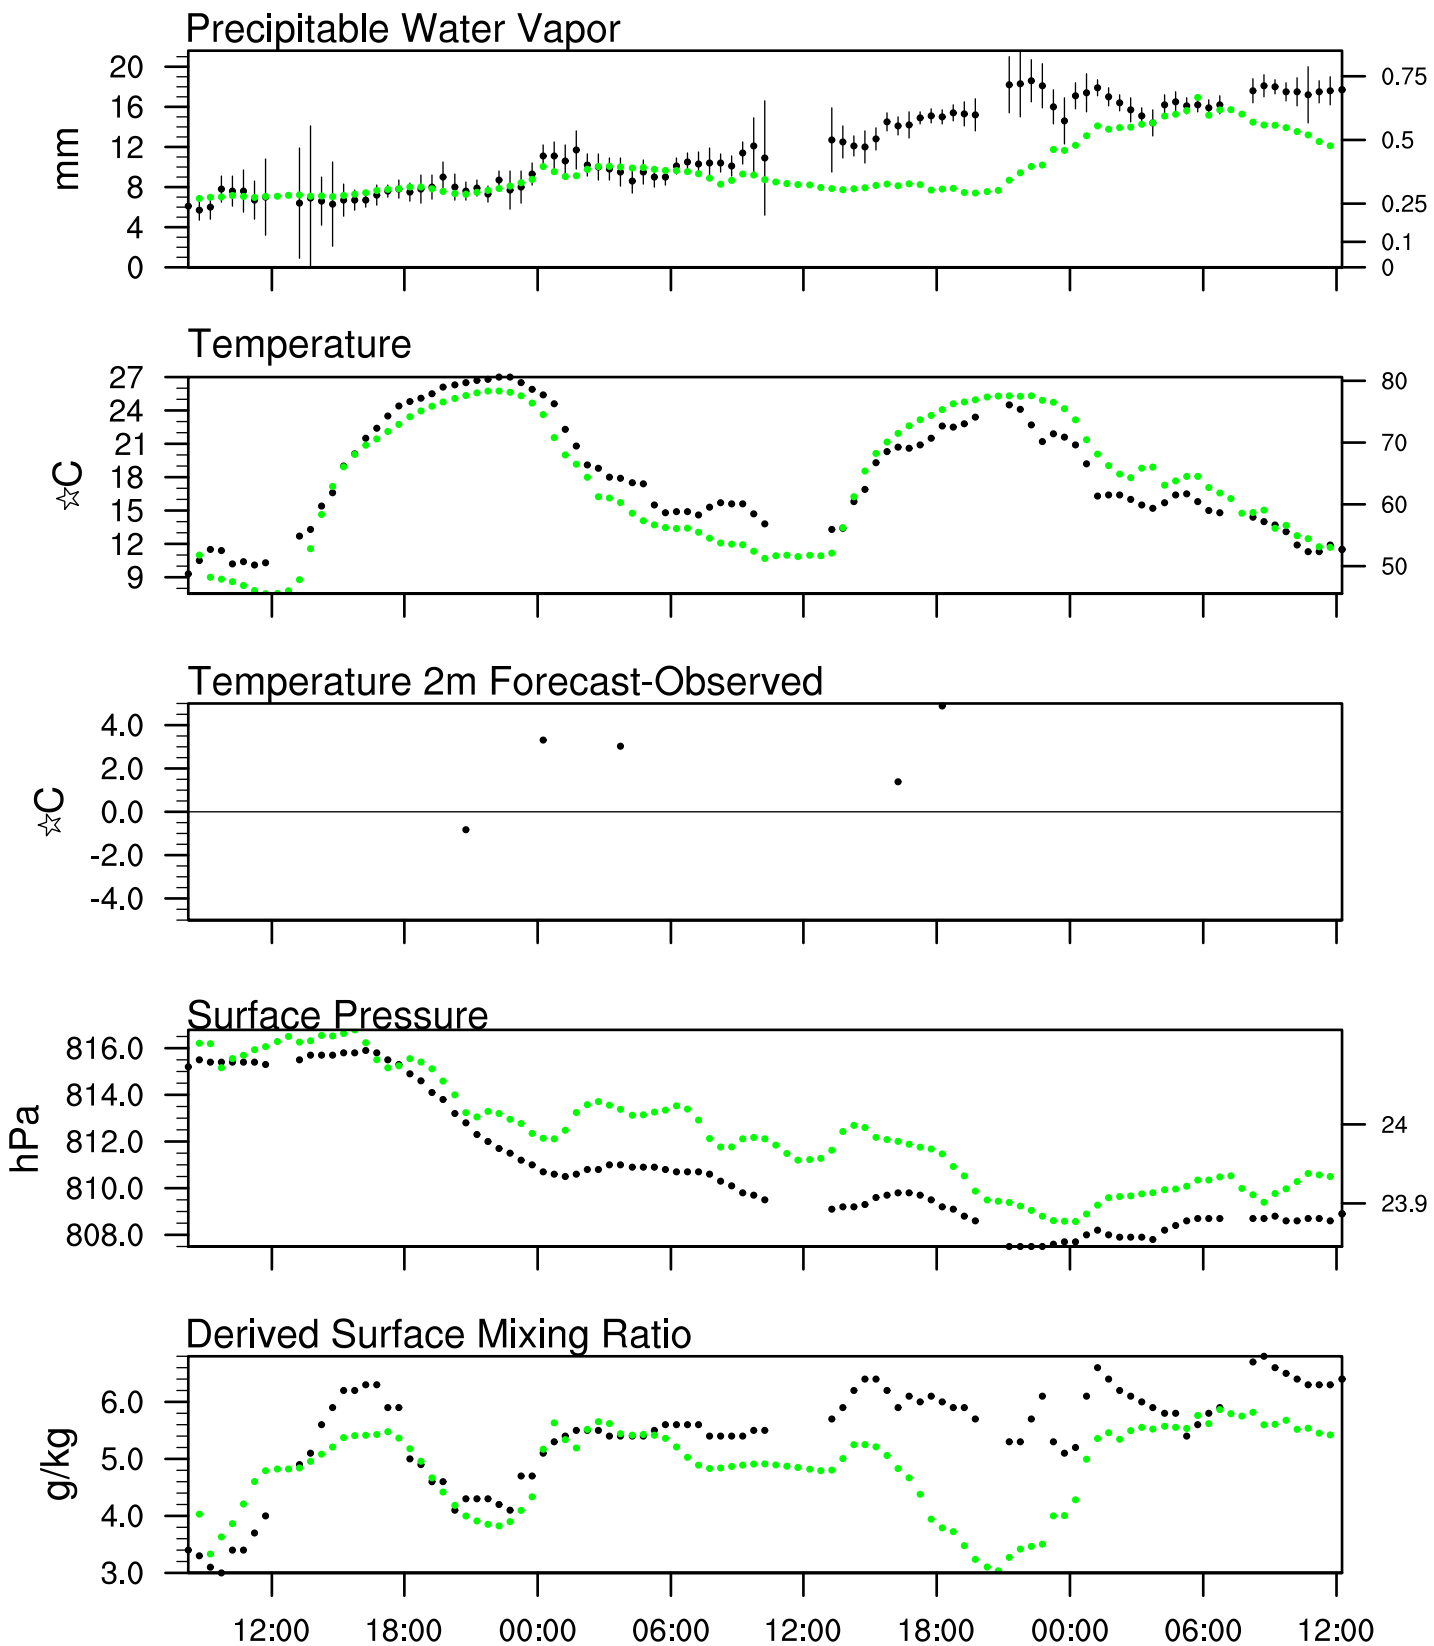

# Show Low, AZ

22 Sep 2021 8:45 UTC - 24 Sep 2021 12:15 UTC

# Show Low, AZ 22Sep 2021 8Z

Plcl=634 Tlcl[C]=-8 Shox=0 Pwat[cm]=1 Cape[J]= 0

# Show Low, AZ 22Sep 2021 20Z

Plcl=558 Tlcl[C]=-7 Shox=0 Pwat[cm]=1 Cape[J]= 37