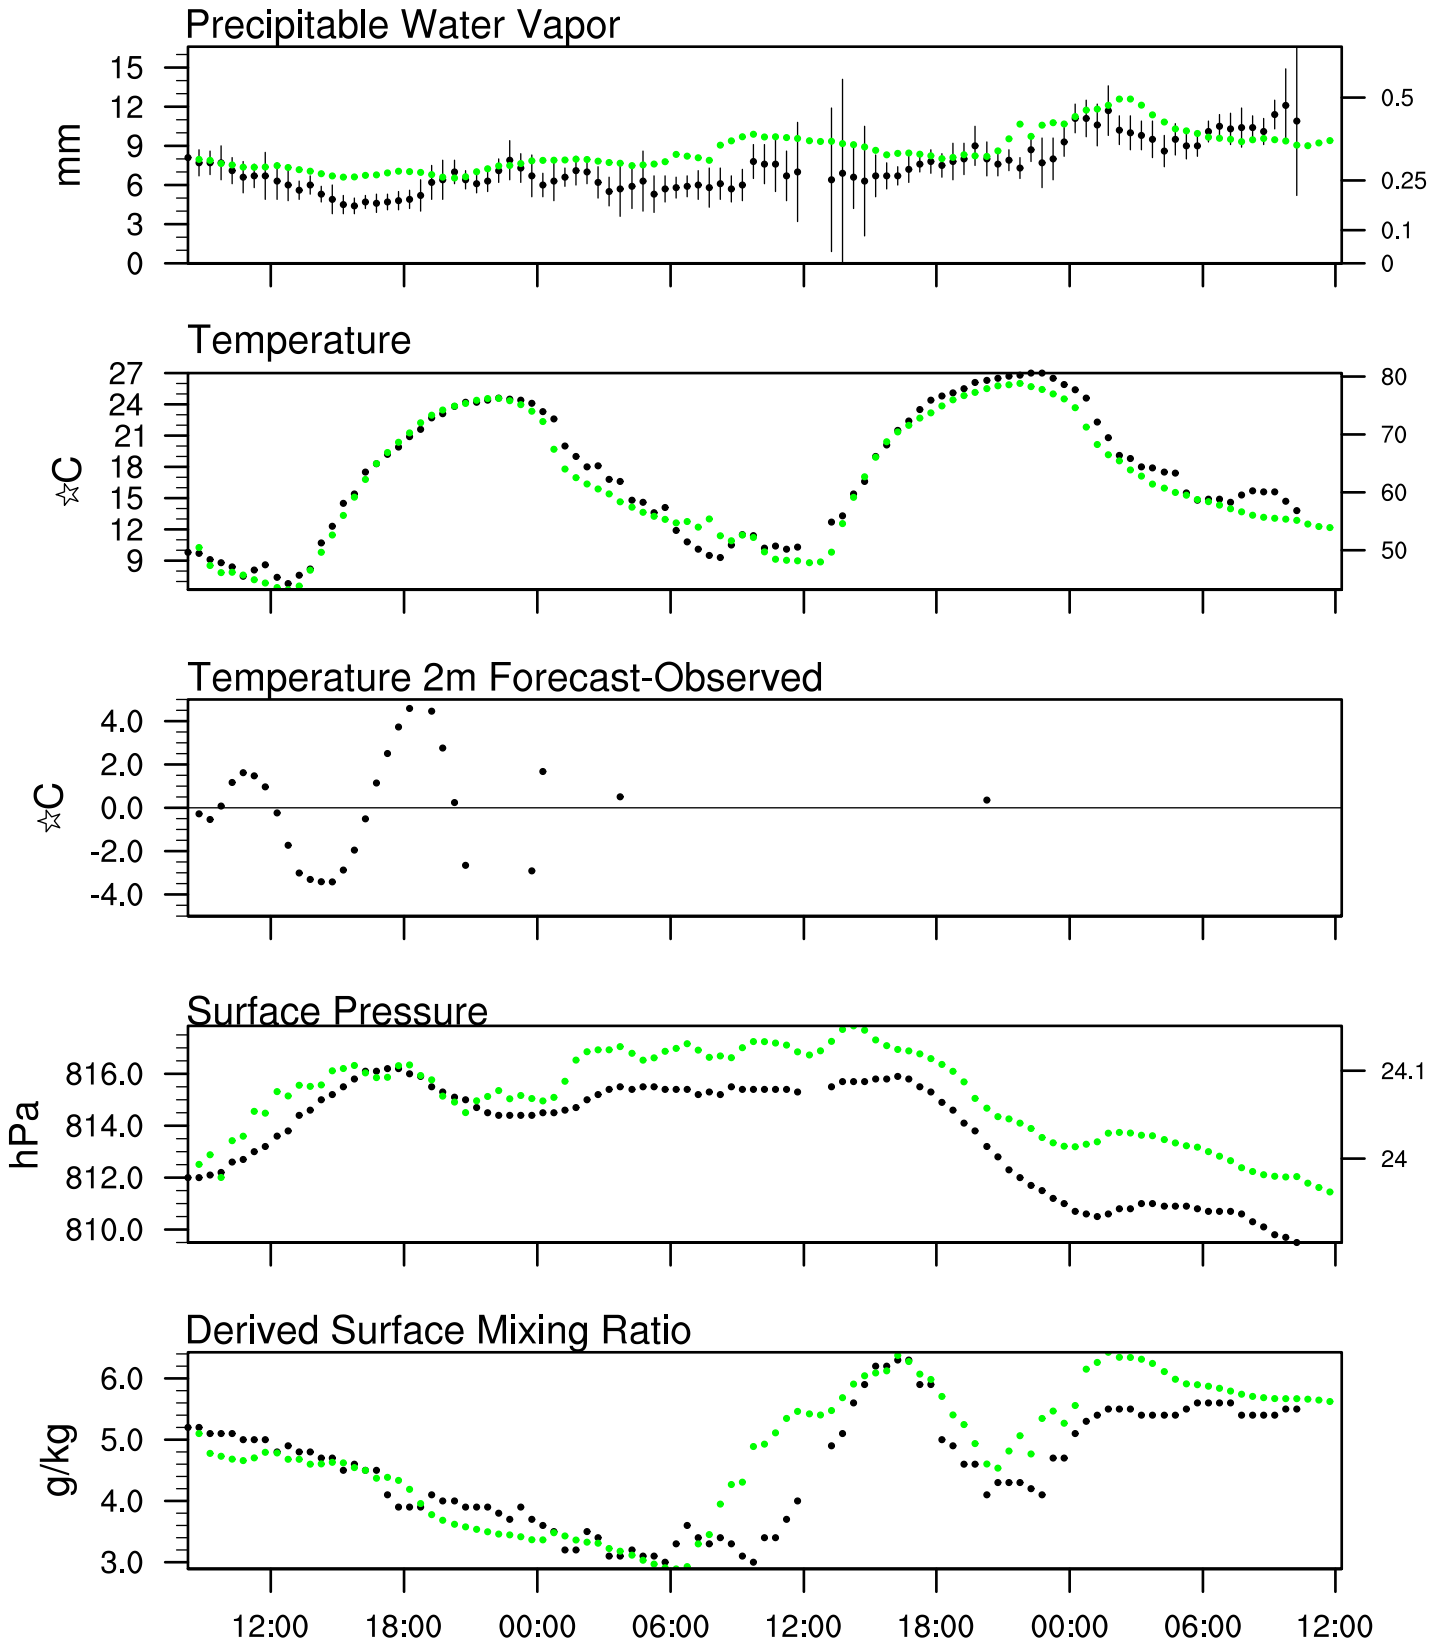

# Show Low, AZ 21Sep 2021 8Z

Plcl=697 Tlcl[C]=-1 Shox=0 Pwat[cm]=1 Cape[J]= 0

# Show Low, AZ 21Sep 2021 14Z

Plcl=690 Tlcl[C]=-2 Shox=0 Pwat[cm]=1 Cape[J]= 0