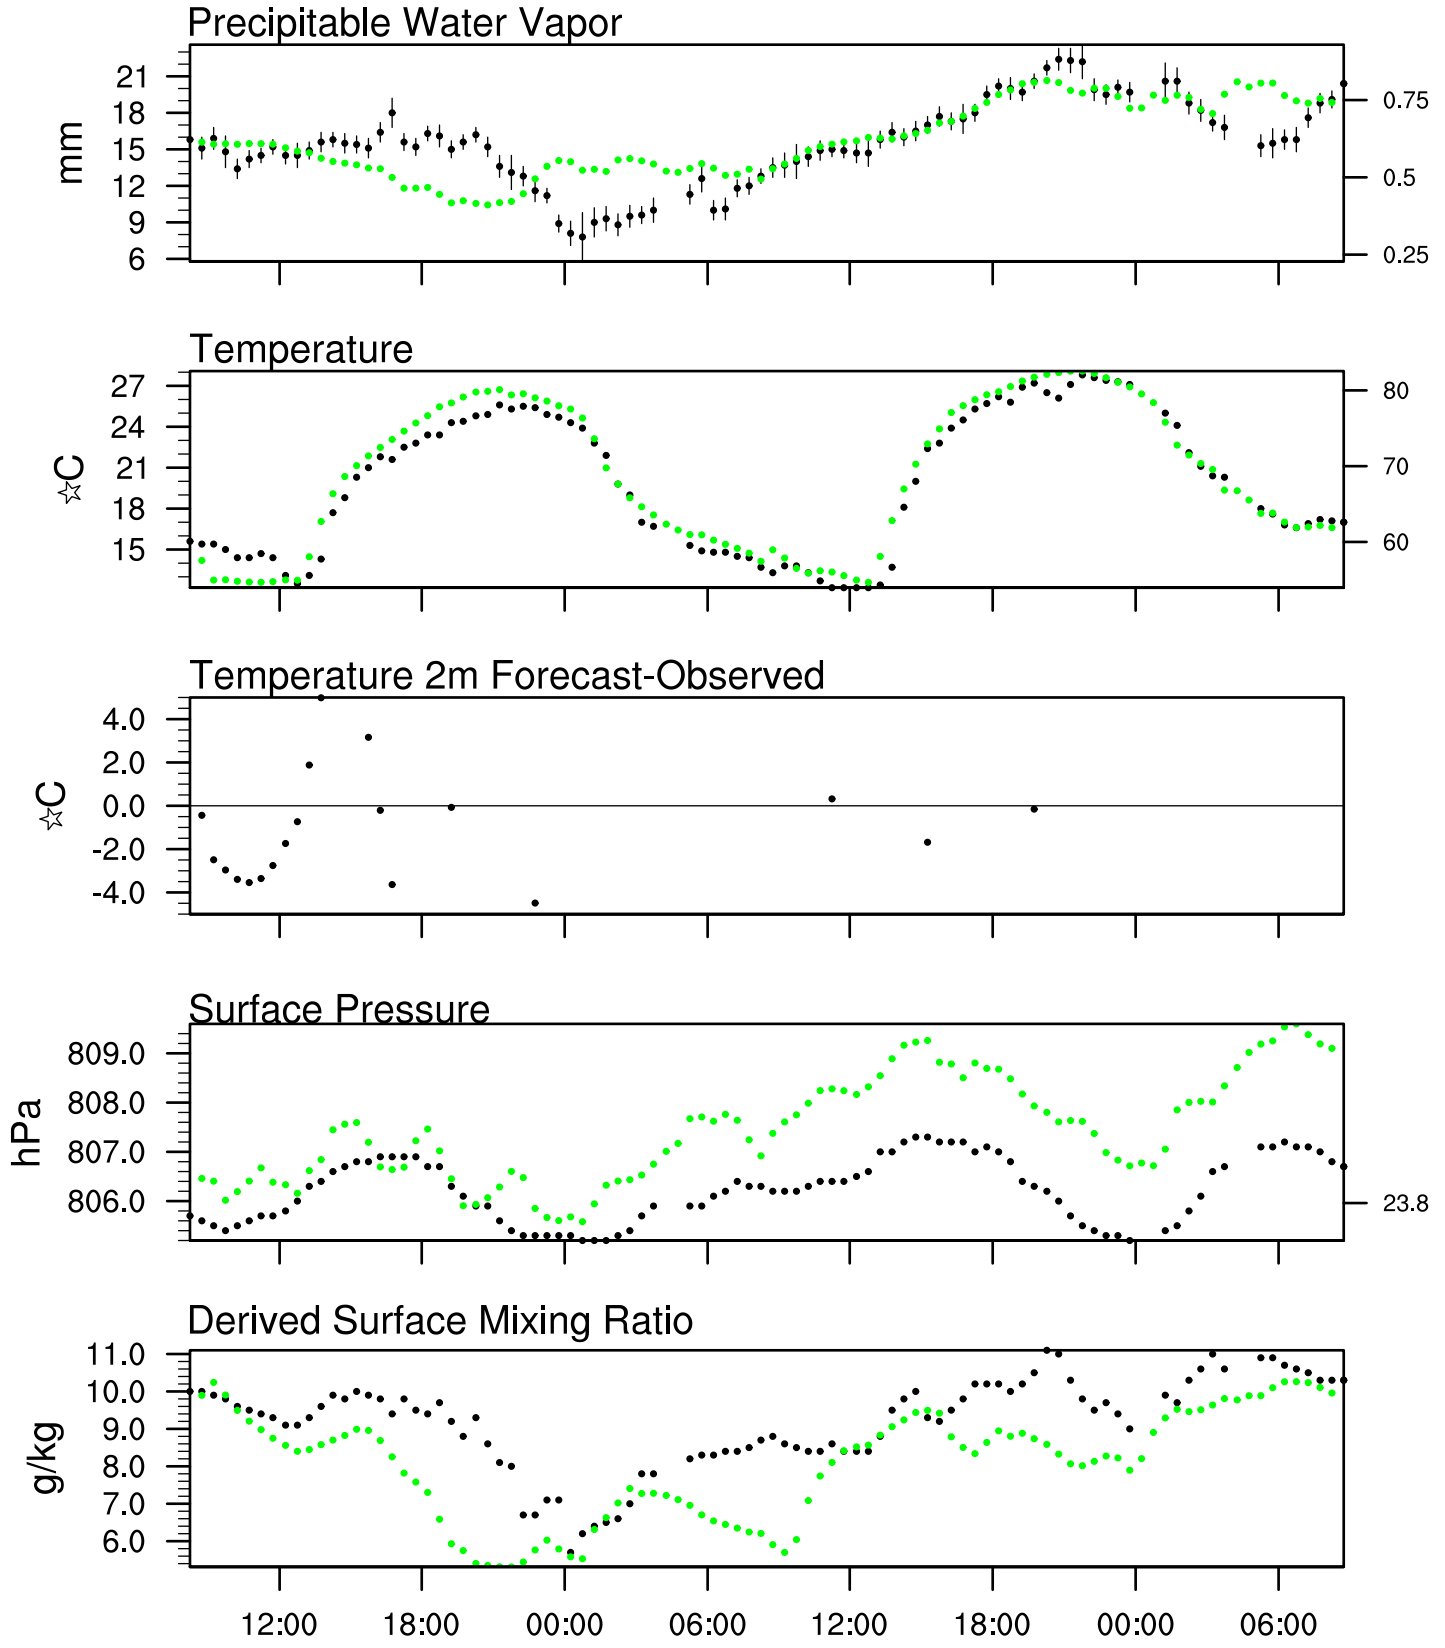

# Show Low, AZ 21Aug 2021 8Z

Plcl=770 Tlcl[C]=10 Shox=0 Pwat[cm]=2 Cape[J]= 0

# Show Low, AZ 21Aug 2021 14Z

Plcl=686 Tlcl[C]=6 Shox=0 Pwat[cm]=1 Cape[J]= 17

# Show Low, AZ 21Aug 2021 20Z

Plcl=574 Tlcl[C]=-2 Shox=0 Pwat[cm]=1 Cape[J]= 80