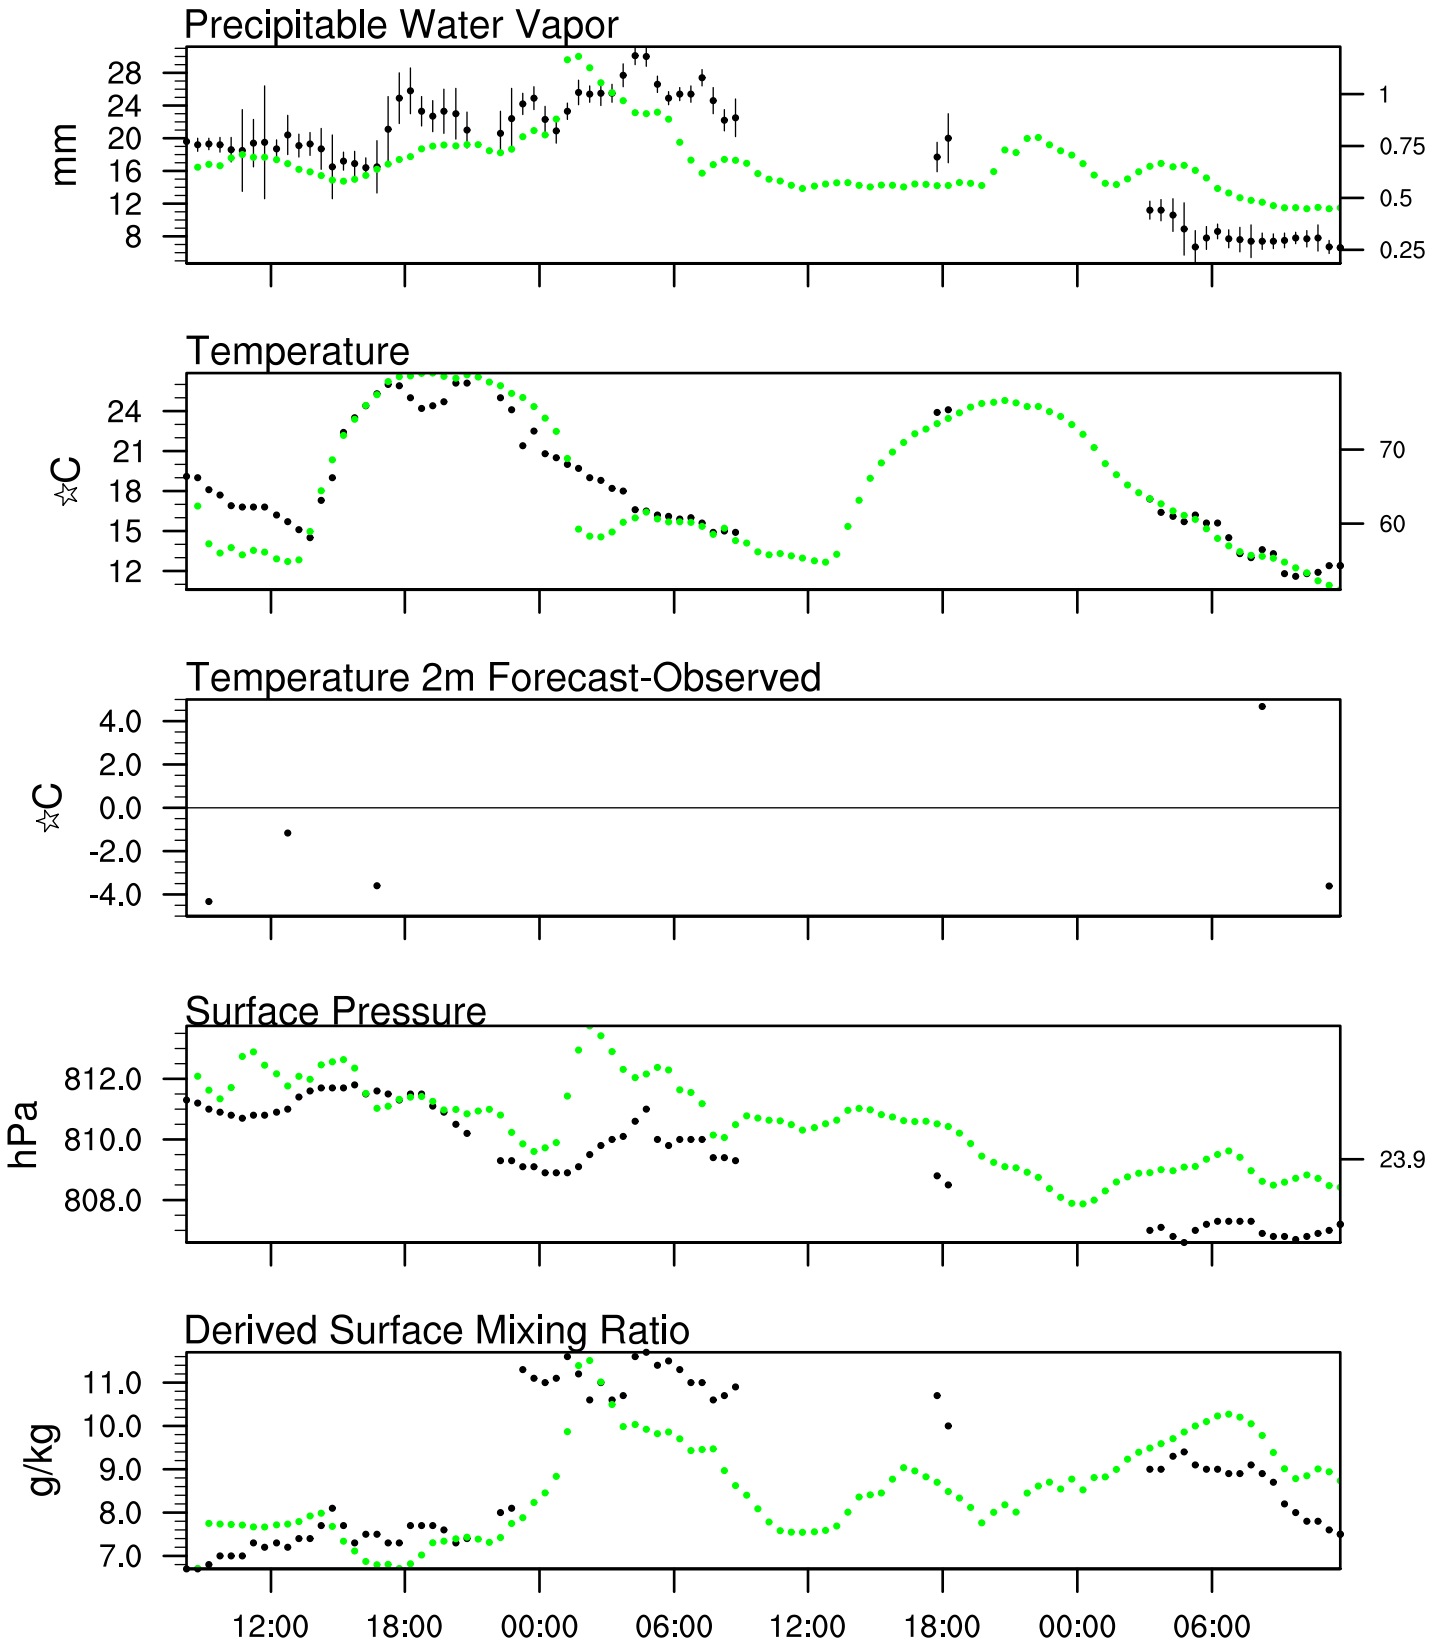

# Show Low, AZ

18 Sep 2021 8:45 UTC - 20 Sep 2021 12:15 UTC

# Show Low, AZ 18Sep 2021 8Z

Plcl=701 Tlcl[C]=5 Shox=0 Pwat[cm]=2 Cape[J]= 0

# Show Low, AZ 18Sep 2021 14Z

Ptcl=670 Tlcl[C]=4 Shox=0 Pwat[cm]=1 Cape[J]= 25