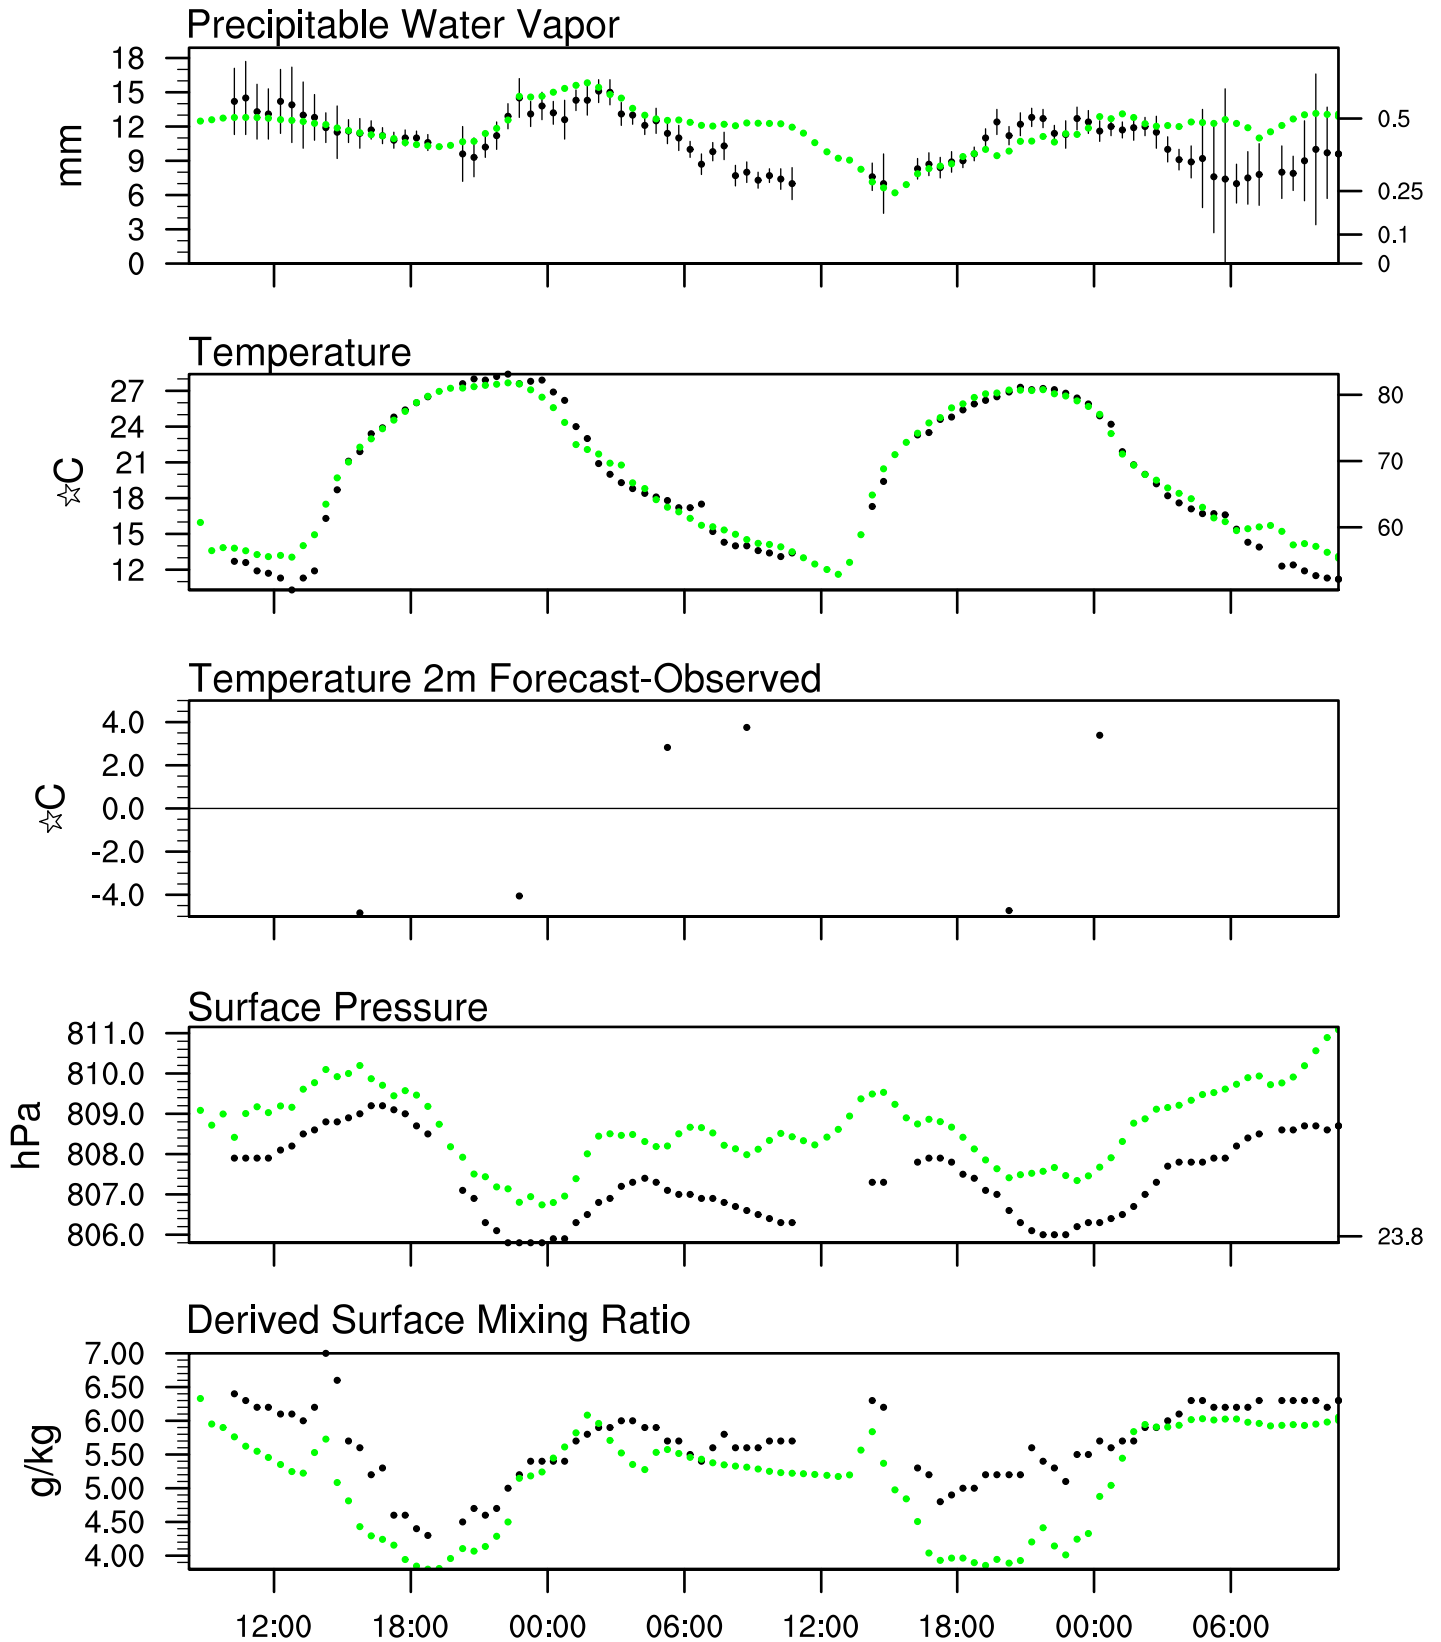

Show Low, AZ

15 Sep 2021 8:45 UTC - 17 Sep 2021 12:15 UTC