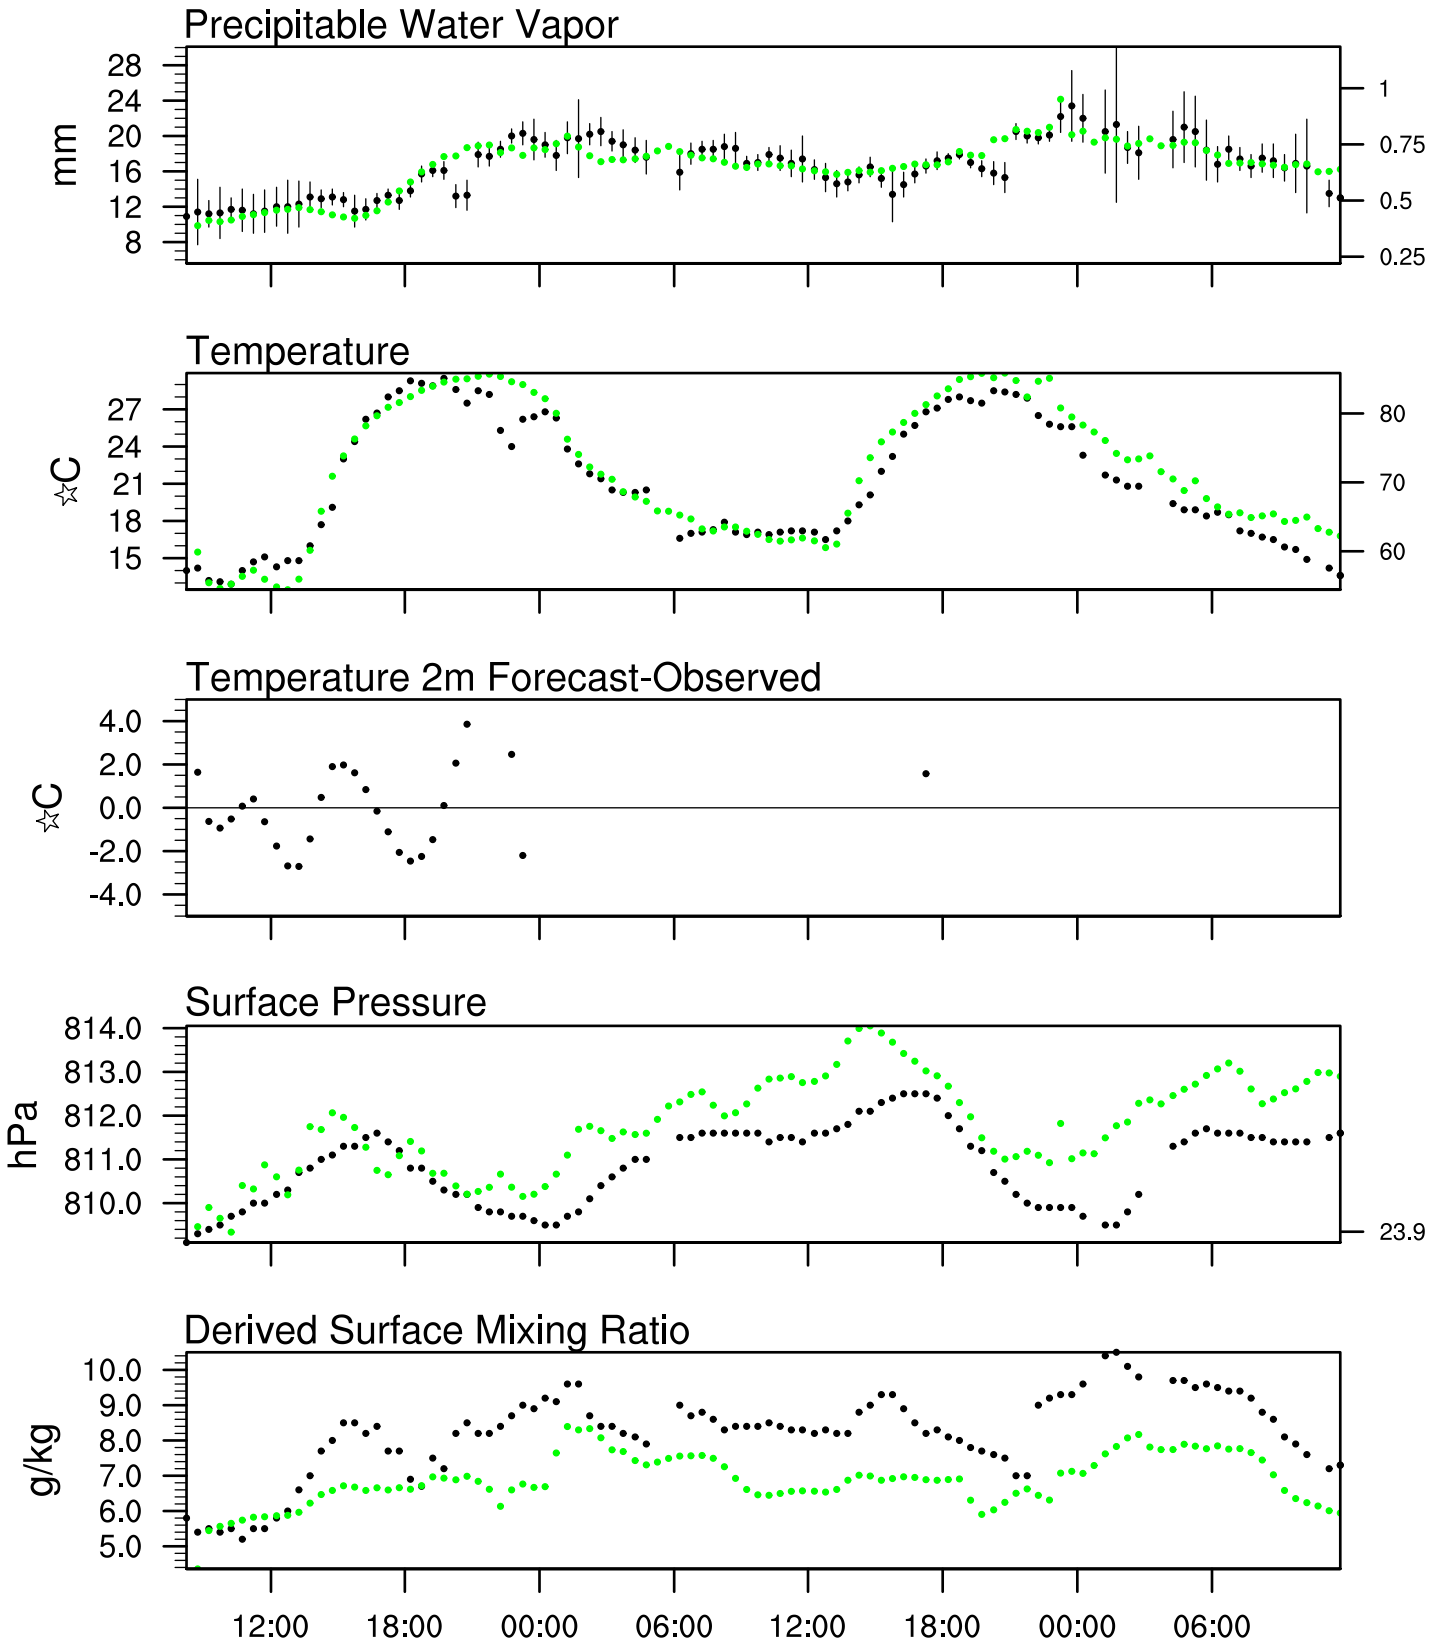

Show Low, AZ

8 Sep 2021 8:45 UTC - 10 Sep 2021 12:15 UTC

Show Low, AZ 8Sep 2021 8Z

Plcl=653 Tlcl[C]=-1 Shox=0 Pwat[cm]=1 Cape[J]= 0

Show Low, AZ 8Sep 2021 14Z

Plcl=637 Tlcl[C]=1 Shox=0 Pwat[cm]=1 Cape[J]= 0

Show Low, AZ 8Sep 2021 20Z

Plcl=585 Tlcl[C]=1 Shox=0 Pwat[cm]=2 Cape[J]= 1001

Show Low, AZ 9Sep 2021 2Z

Plcl=656 Tlcl[C]=4 Shox=0 Pwat[cm]=2 Cape[J]= 5

Show Low, AZ 9Sep 2021 8Z

Plcl=671 Tlcl[C]=3 Shox=0 Pwat[cm]=2 Cape[J]= 0

Show Low, AZ 9Sep 2021 14Z

Plcl=635 Tlcl[C]=2 Shox=0 Pwat[cm]=2 Cape[J]= 6

Show Low, AZ 9Sep 2021 20Z

Ptcl=570 Tlcl[C]=0 Shox=0 Pwat[cm]=2 Cape[J]= 1011

Show Low, AZ 10Sep 2021 2Z

Plcl=641 Tlcl[C]=4 Shox=0 Pwat[cm]=2 Cape[J]= 289

Show Low, AZ 10Sep 2021 8Z

Plcl=665 Tlcl[C]=3 Shox=0 Pwat[cm]=2 Cape[J]= 0