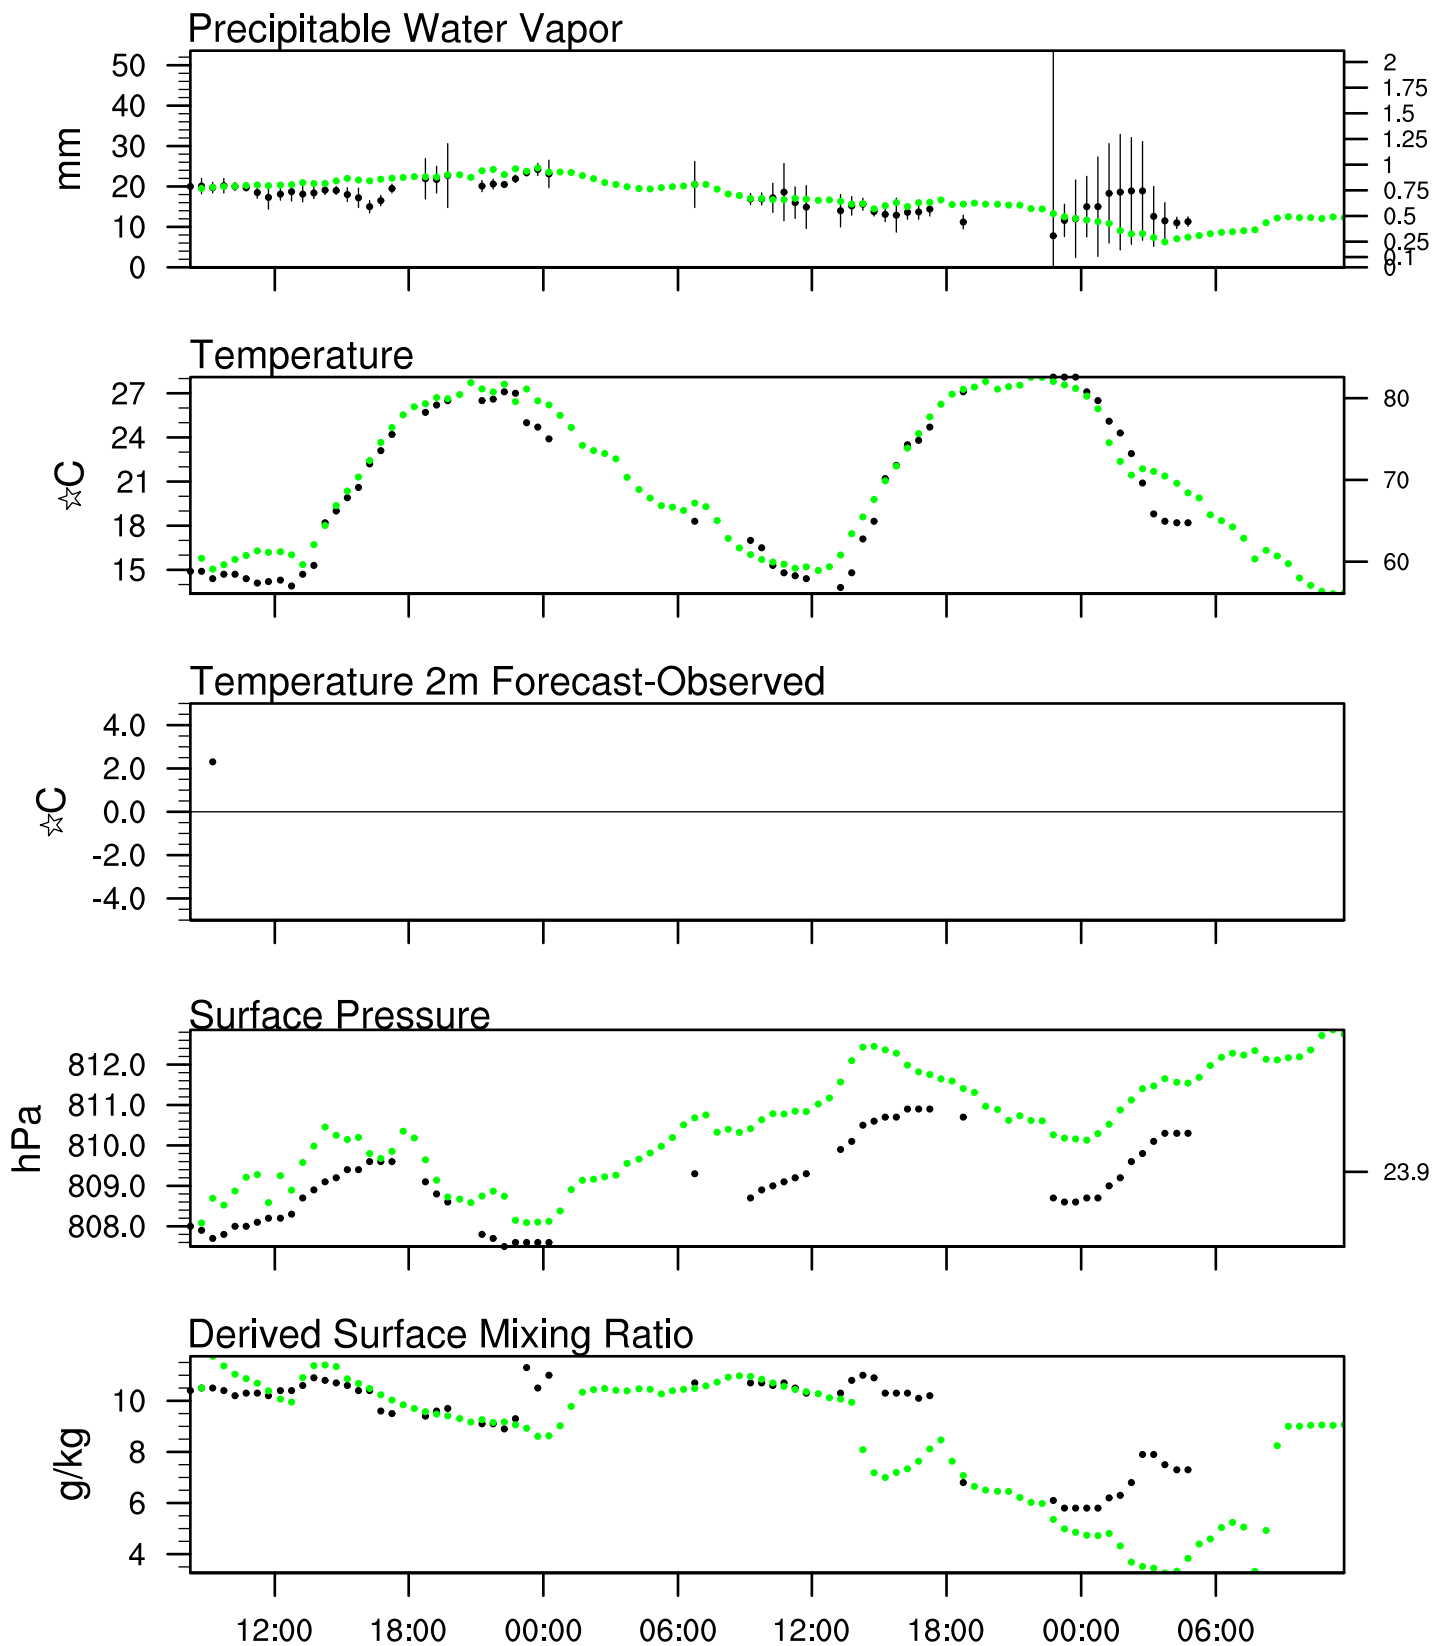

Show Low, AZ

4 Sep 2021 8:45 UTC - 6 Sep 2021 12:15 UTC