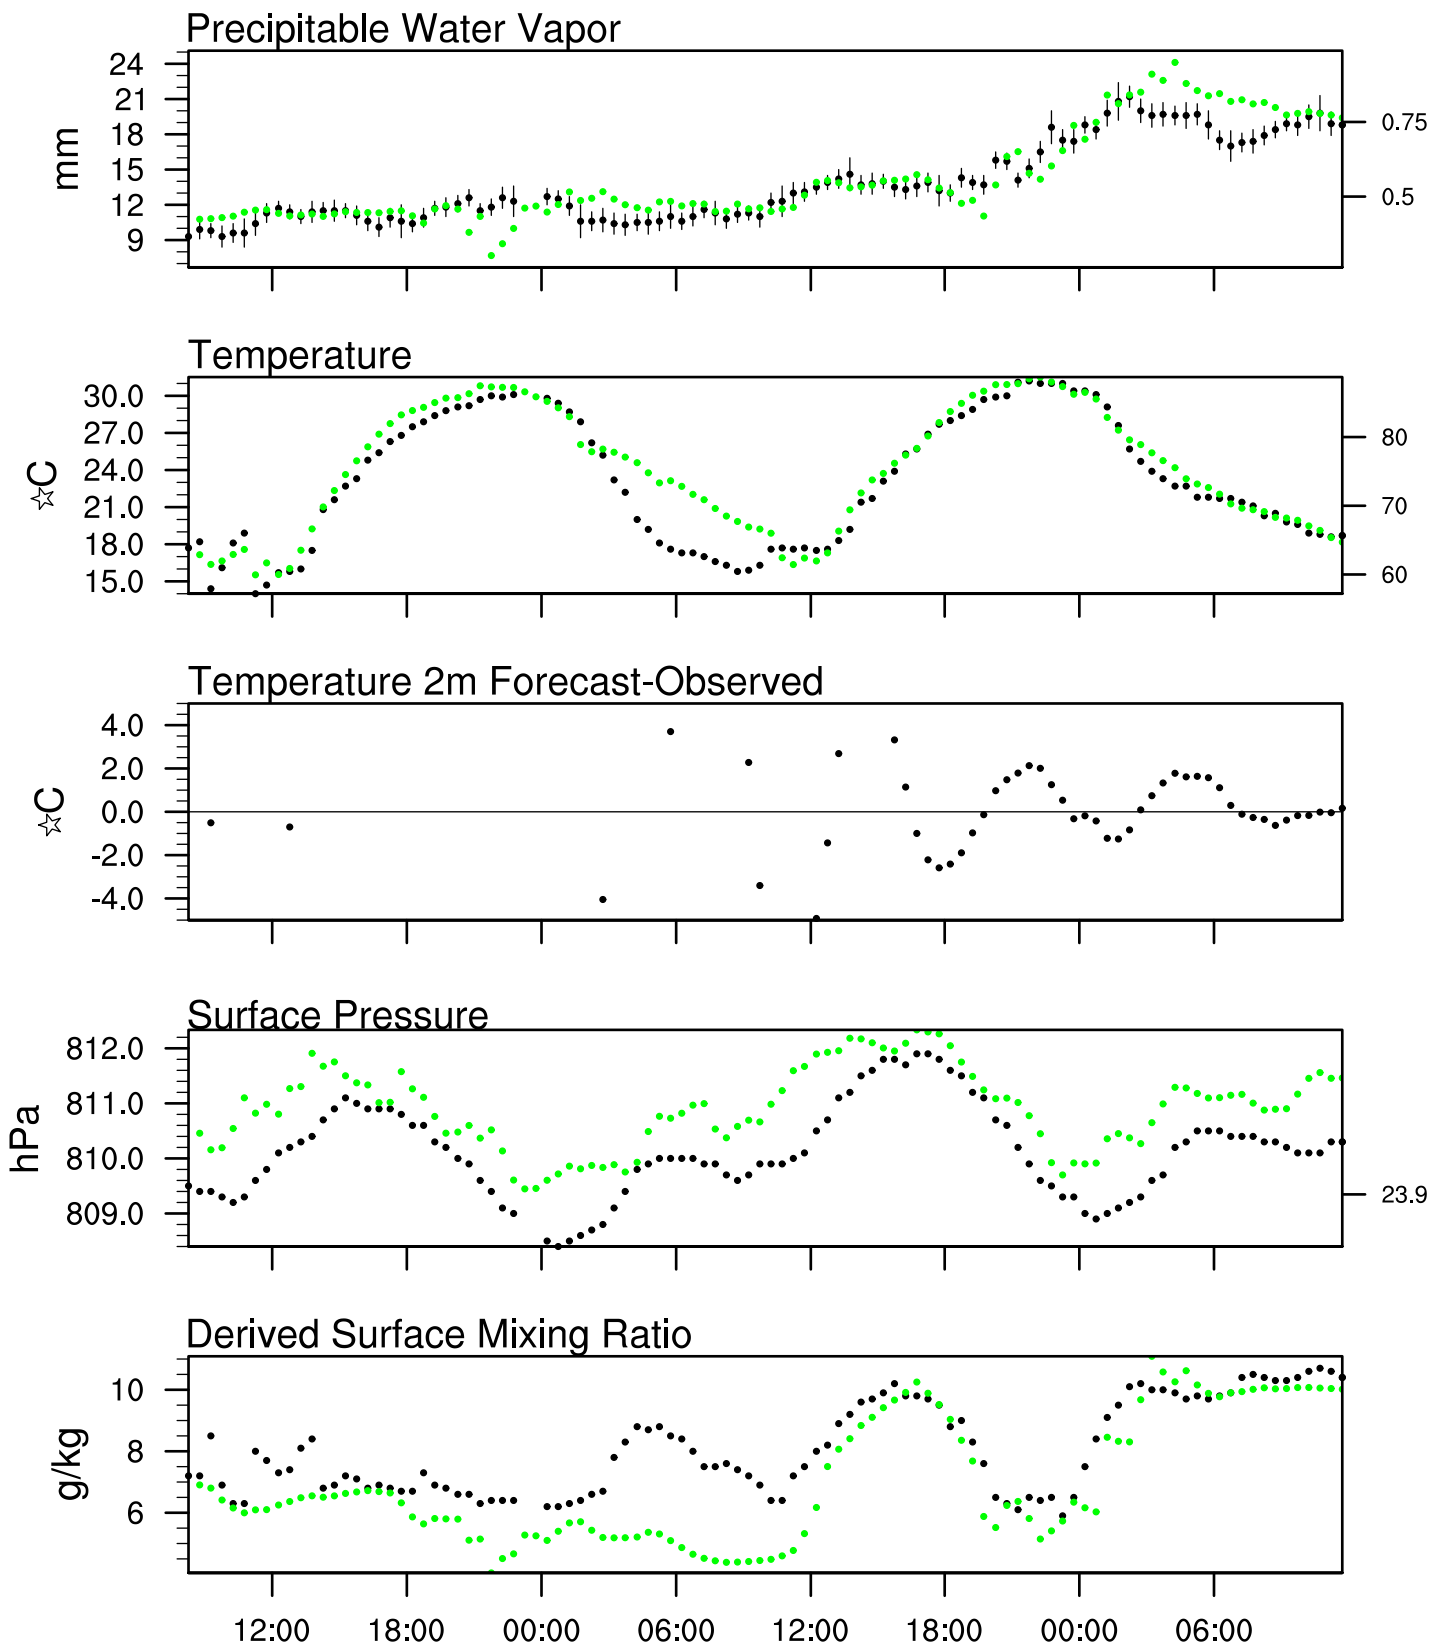

Show Low, AZ

4 Aug 2021 8:45 UTC - 6 Aug 2021 12:15 UTC

Show Low, AZ 4Aug 2021 8Z

Plcl=680 Tlcl[C]=3 Shox=0 Pwat[cm]=1 Cape[J]= 0

Show Low, AZ 4Aug 2021 14Z

Plcl=631 Tlcl[C]=1 Shox=0 Pwat[cm]=1 Cape[J]= 3

Show Low, AZ 4Aug 2021 20Z

Plcl=547 Tlcl[C]=-4 Shox=0 Pwat[cm]=1 Cape[J]= 76

Show Low, AZ 5Aug 2021 2Z

Plcl=570 Tlcl[C]=-3 Shox=0 Pwat[cm]=1 Cape[J]= 0

Show Low, AZ 5Aug 2021 8Z

Plcl=596 Tlcl[C]=-4 Shox=0 Pwat[cm]=1 Cape[J]= 0

Show Low, AZ 5Aug 2021 14Z

Plcl=668 Tlcl[C]=6 Shox=0 Pwat[cm]=1 Cape[J]= 93

Show Low, AZ 5Aug 2021 20Z

Plcl=563 Tlcl[C]=-1 Shox=0 Pwat[cm]=2 Cape[J]= 682

Show Low, AZ 6Aug 2021 2Z

Plcl=643 Tlcl[C]=7 Shox=0 Pwat[cm]=2 Cape[J]= 1360

Show Low, AZ 6Aug 2021 8Z