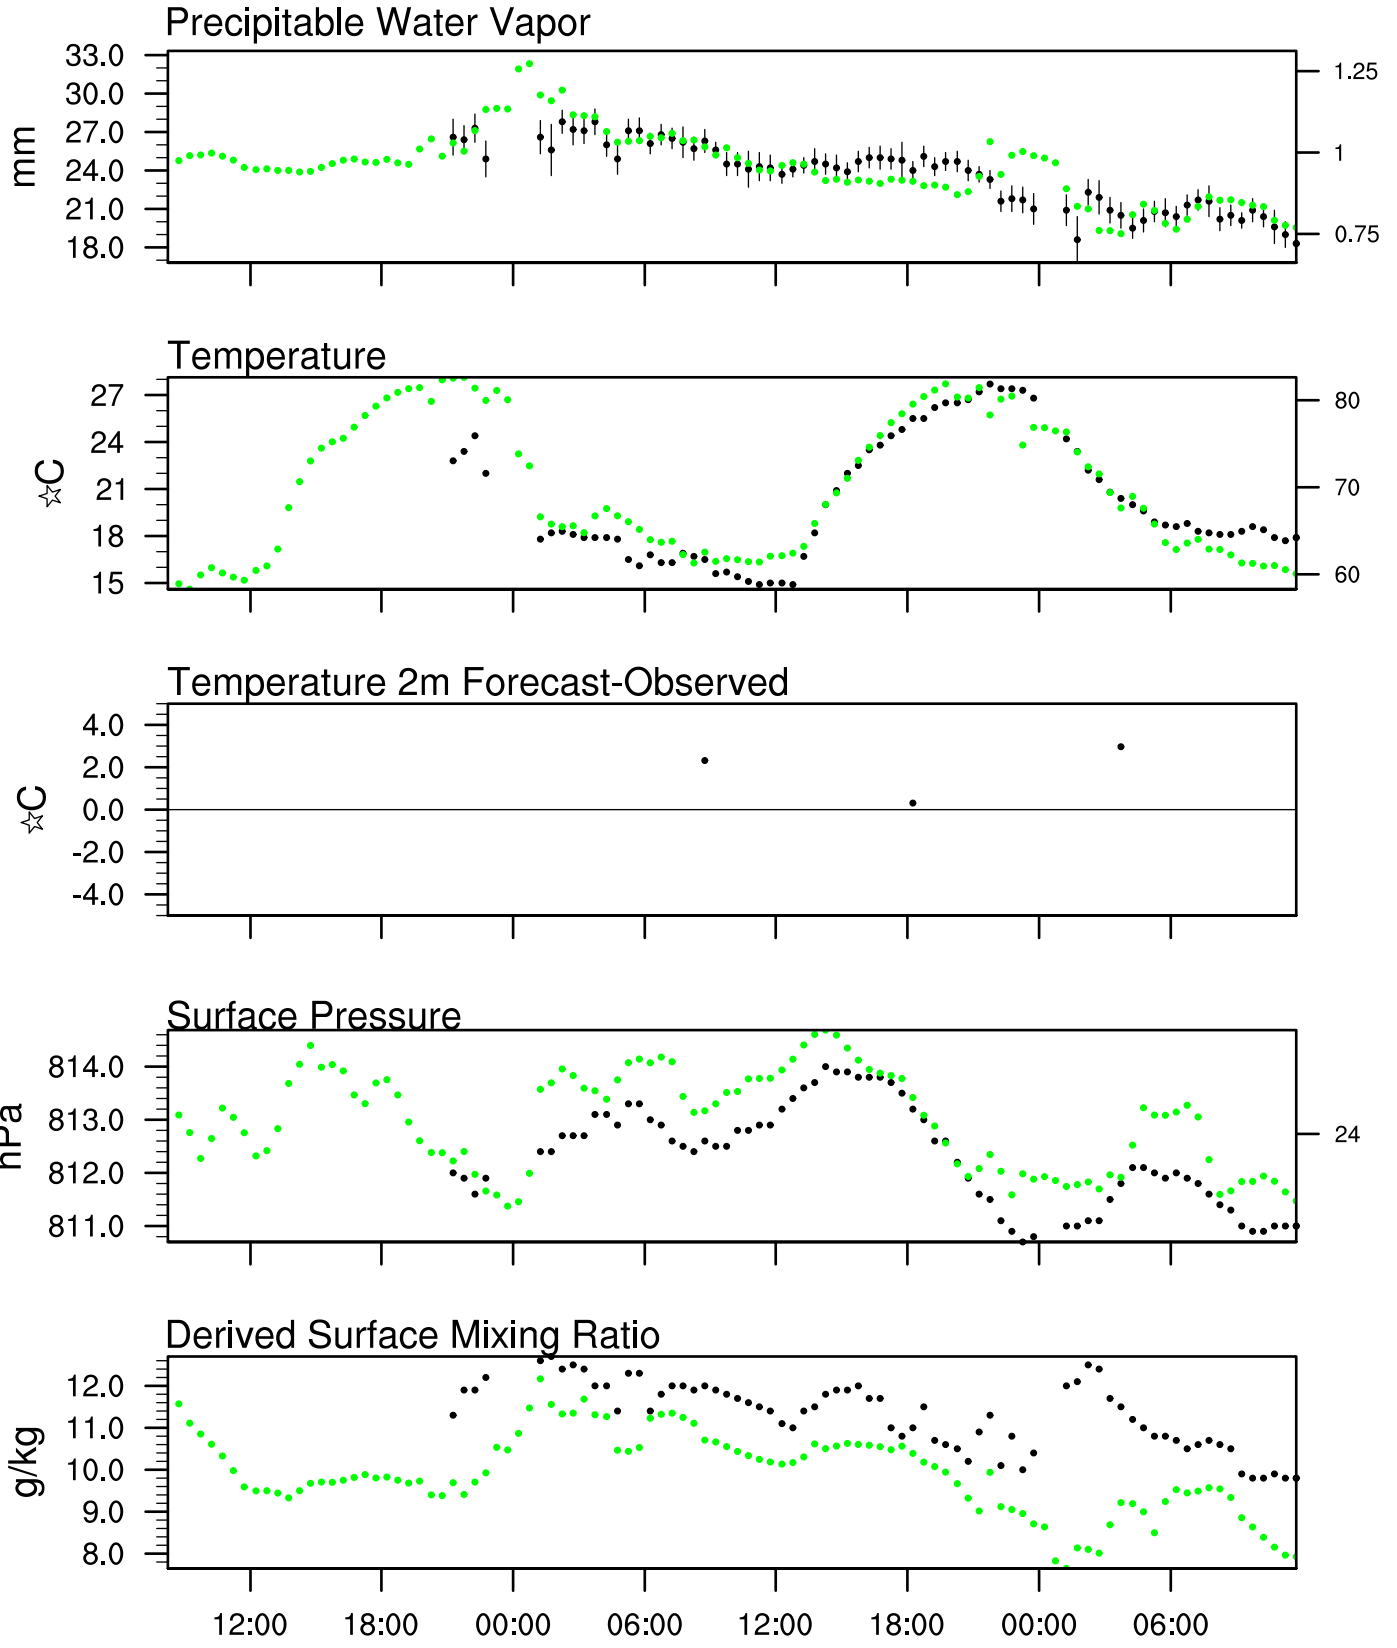

Show Low, AZ

1 Aug 2021 8:45 UTC - 3 Aug 2021 12:15 UTC

Show Low, AZ 1Aug 2021 8Z

Plcl=788 Tlcl[C]=12 Shox=0 Pwat[cm]=2 Cape[J]= 0

Show Low, AZ 1Aug 2021 14Z

Plcl=682 Tlcl[C]=7 Shox=0 Pwat[cm]=2 Cape[J]= 303

Show Low, AZ 1Aug 2021 20Z

Ptcl=634 Tlcl[C]=6 Shox=0 Pwat[cm]=2 Cape[J]= 1528

Show Low, AZ 2Aug 2021 2Z

Ptcl=744 Tlcl[C]=11 Shox=0 Pwat[cm]=3 Cape[J]= 485

Show Low, AZ 2Aug 2021 8Z

Ptcl=743 Tlcl[C]=10 Shox=0 Pwat[cm]=3 Cape[J]= 242

Show Low, AZ 2Aug 2021 14Z

Plcl=713 Tlcl[C]=9 Shox=0 Pwat[cm]=2 Cape[J]= 478

Show Low, AZ 2Aug 2021 20Z

Plcl=640 Tlcl[C]=6 Shox=0 Pwat[cm]=2 Cape[J]= 908

Show Low, AZ 3Aug 2021 2Z

Plcl=646 Tlcl[C]=4 Shox=0 Pwat[cm]=2 Cape[J]= 82

Show Low, AZ 3Aug 2021 8Z

Plcl=719 Tlcl[C]=8 Shox=0 Pwat[cm]=2 Cape[J]= 22