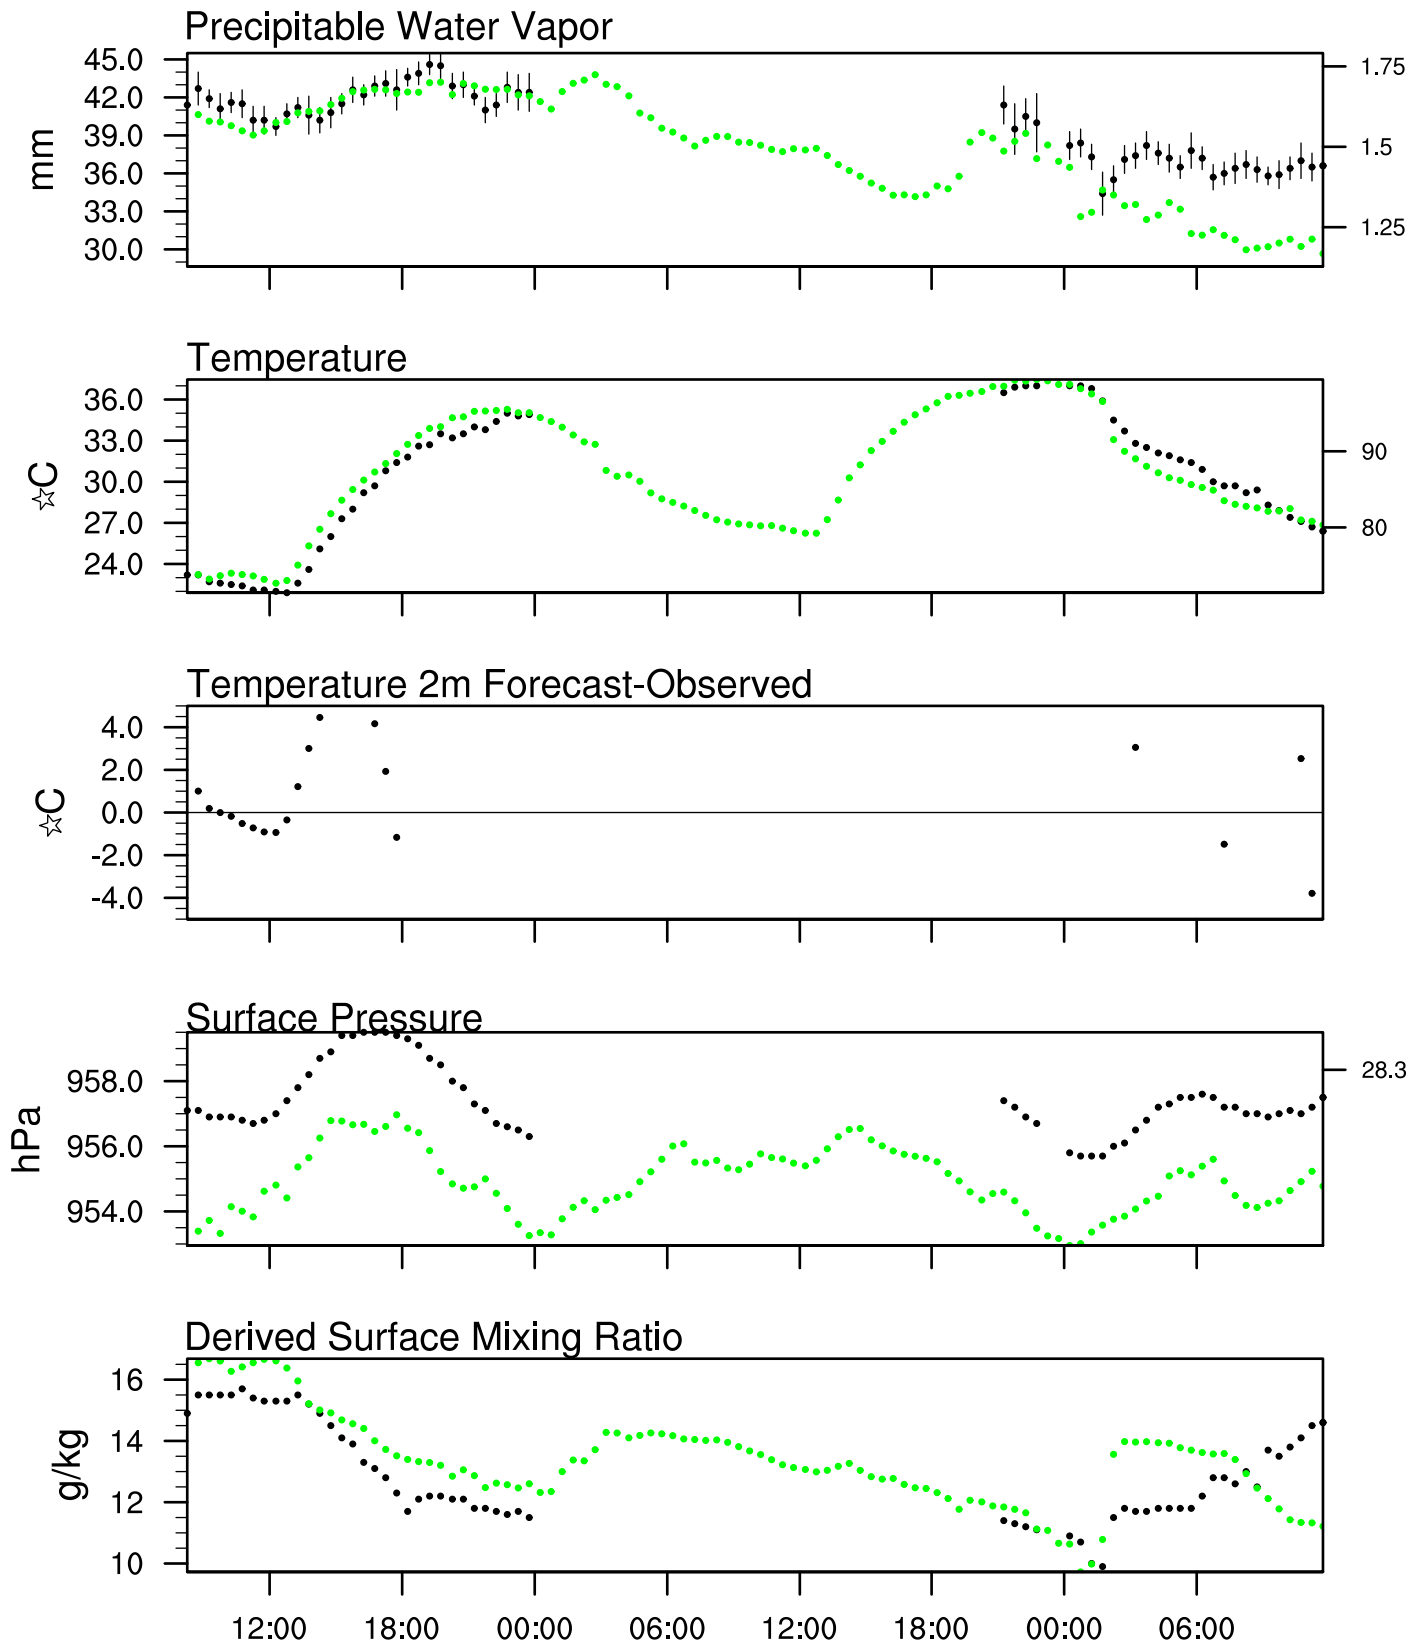

Organ Pipe, AZ

31 Jul 2021 8:45 UTC - 2 Aug 2021 12:15 UTC

Organ Pipe, AZ 31Jul 2021 8Z

Plcl=917 Tlcl[C]=20 Shox=0 Pwat[cm]=4 Cape[J]= 1431

Organ Pipe, AZ 31Jul 2021 14Z

Plcl=852 Tlcl[C]=17 Shox=1 Pwat[cm]=4 Cape[J]= 1632