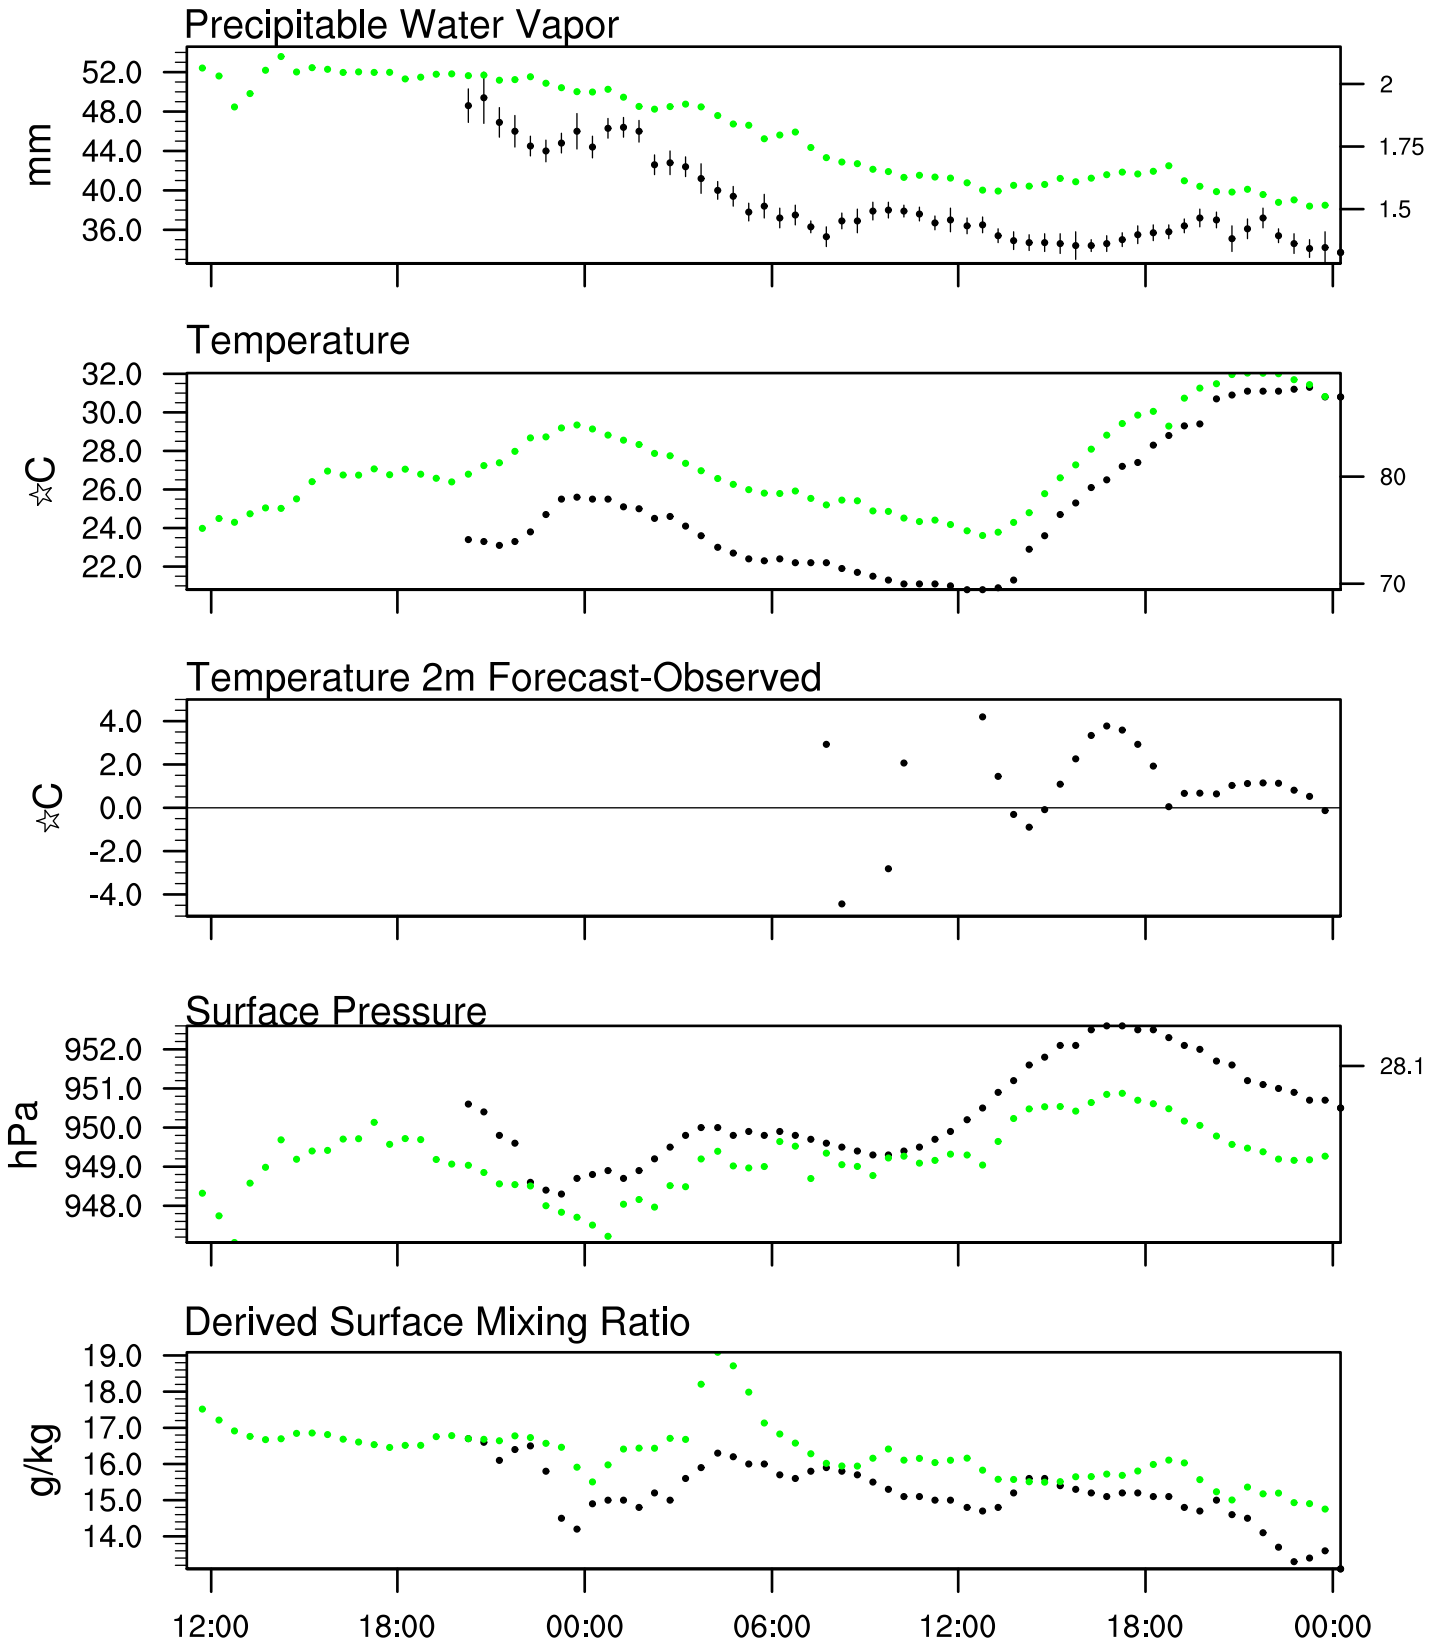

Organ Pipe, AZ

31 Aug 2021 11:45 UTC - 2 Sep 2021 0:15 UTC

Organ Pipe, AZ 31Aug 2021 11Z

Plcl=917 Tlcl[C]=21 Shox=-2 Pwat[cm]=5 Cape[J]= 1239

Organ Pipe, AZ 31 Aug 2021 17Z

Plcl=872 Tlcl[C]=19 Shox=-1 Pwat[cm]=5 Cape[J]= 1230