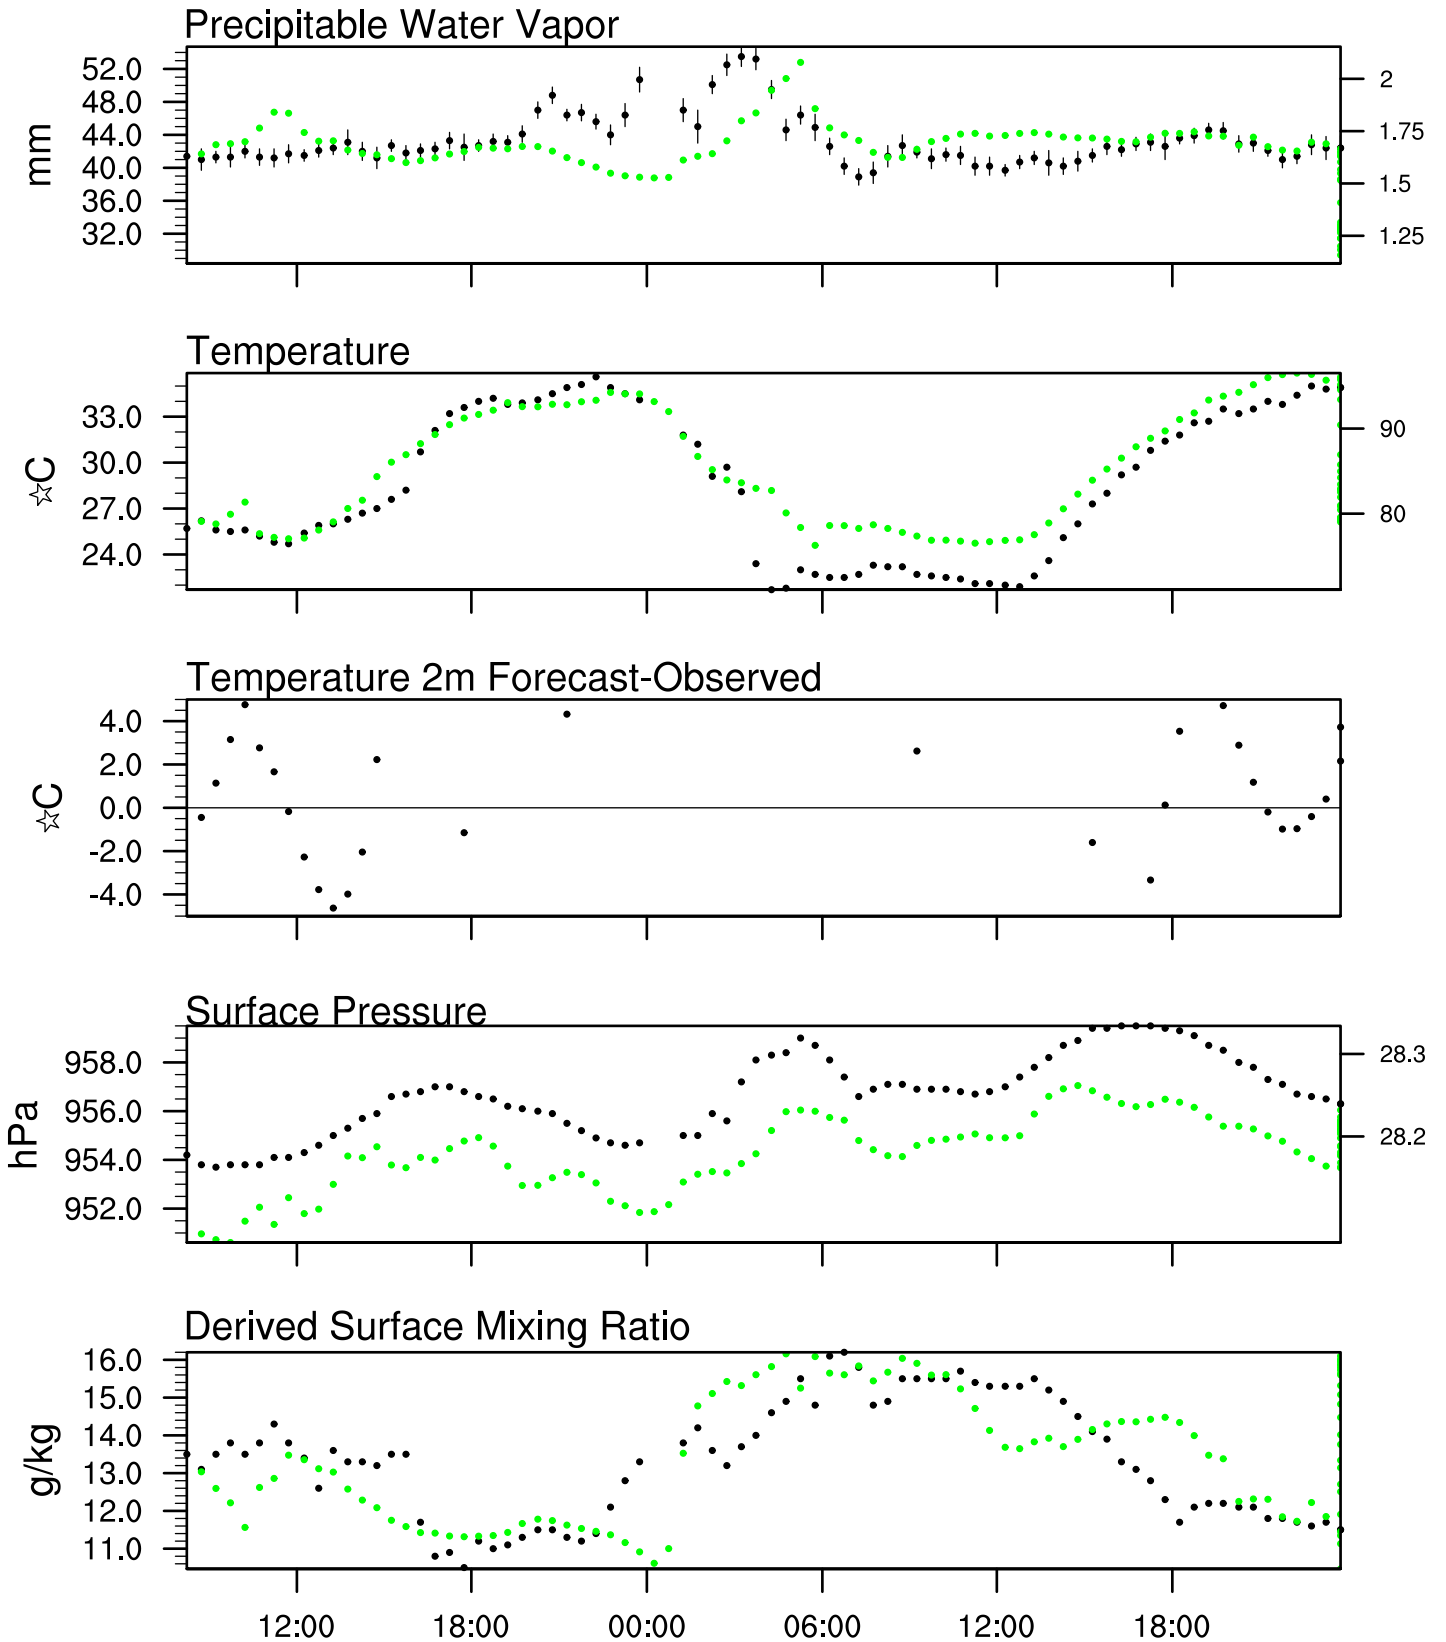

Organ Pipe, AZ

30 Jul 2021 8:45 UTC - 1 Aug 2021 12:15 UTC

Organ Pipe, AZ 30Jul 2021 8Z

Ptcl=818 Tlcl[C]=14 Shox=1 Pwat[cm]=4 Cape[J]= 168

Organ Pipe, AZ 30Jul 2021 14Z

Plcl=795 Tlcl[C]=13 Shox=0 Pwat[cm]=4 Cape[J]= 701