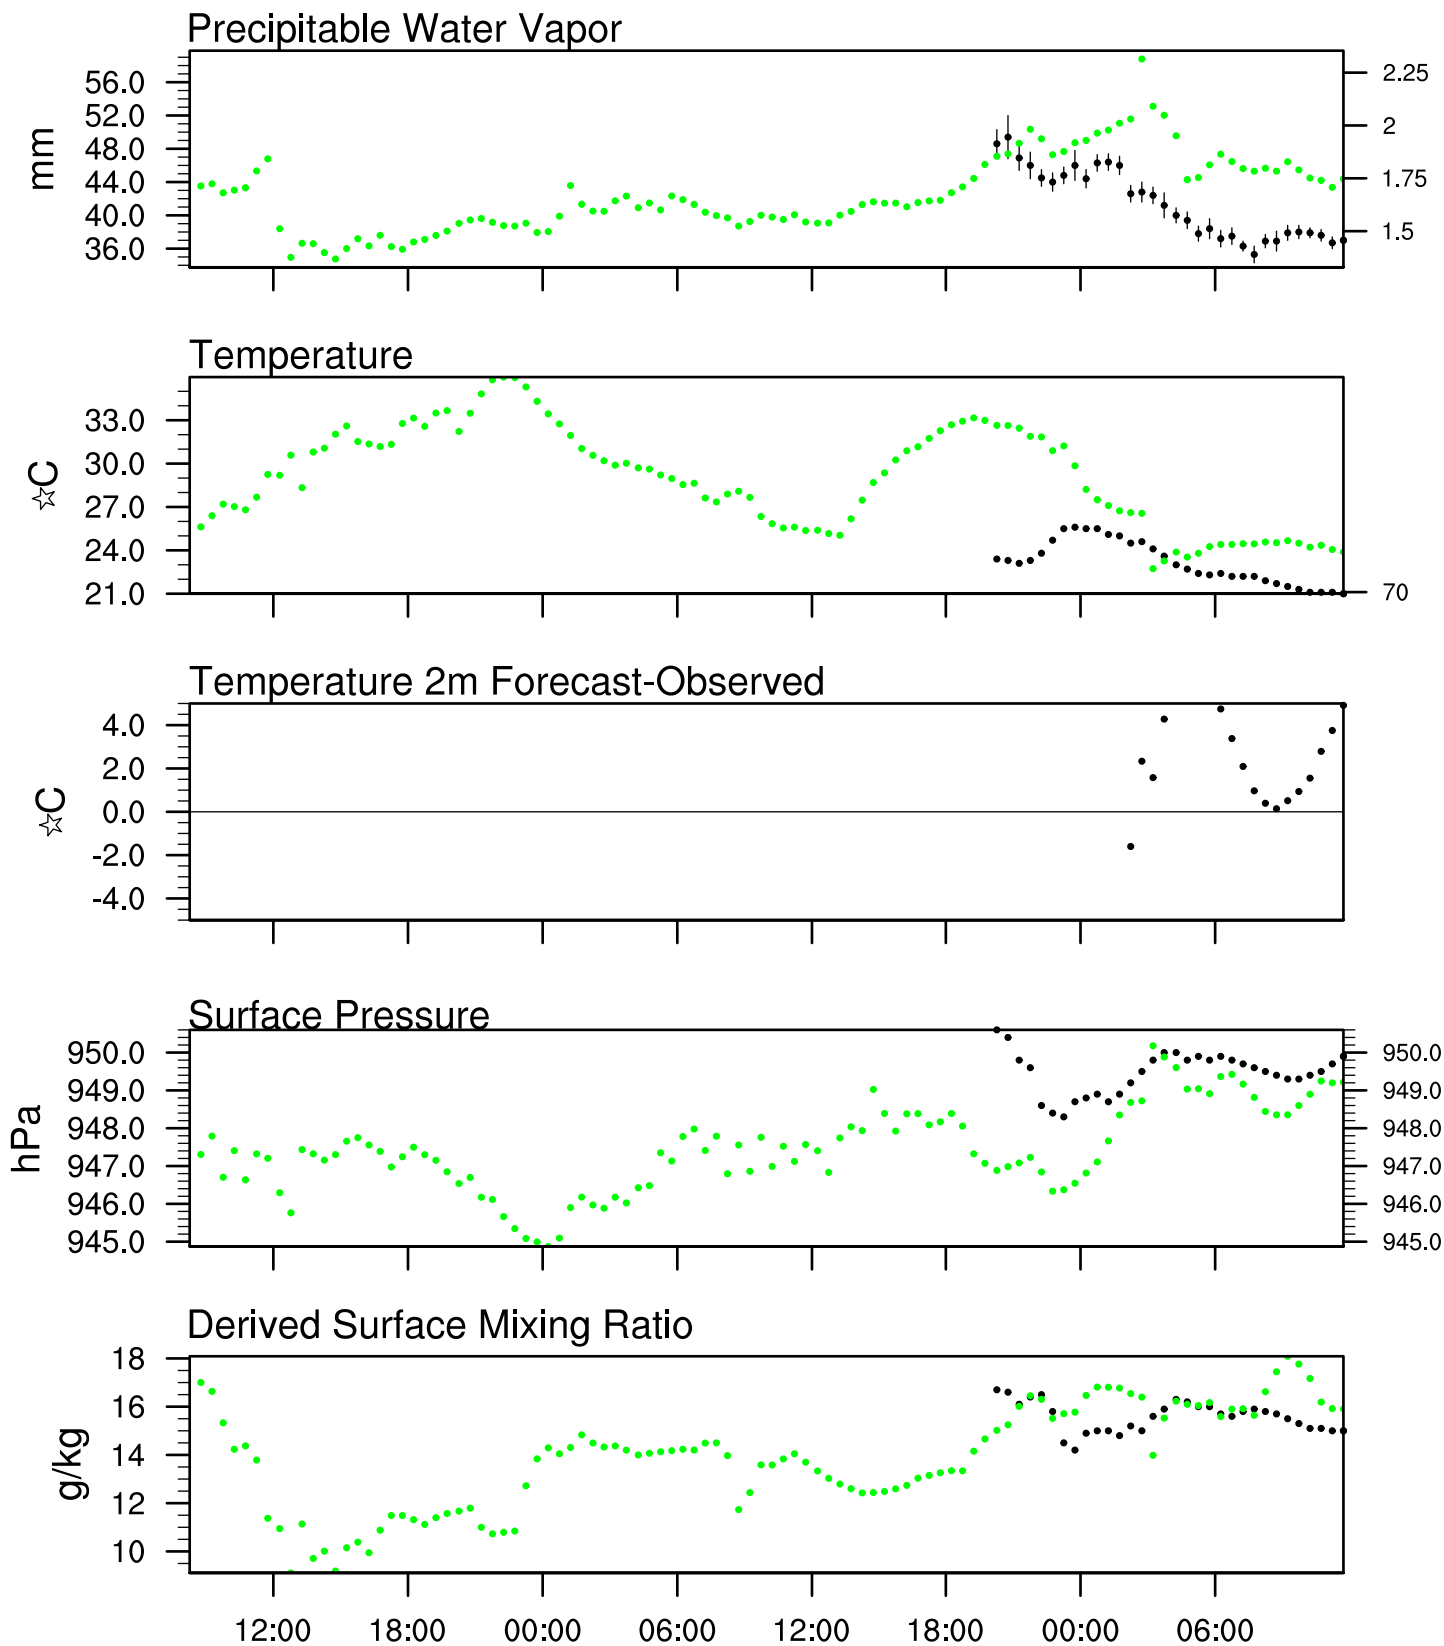

Organ Pipe, AZ

30 Aug 2021 8:45 UTC - 1 Sep 2021 12:15 UTC

Organ Pipe, AZ 30Aug 2021 8Z

Plcl=878 Tlcl[C]=19 Shox=0 Pwat[cm]=4 Cape[J]= 1716

Organ Pipe, AZ 30Aug 2021 14Z

Plcl=701 Tlcl[C]=7 Shox=0 Pwat[cm]=3 Cape[J]= 137