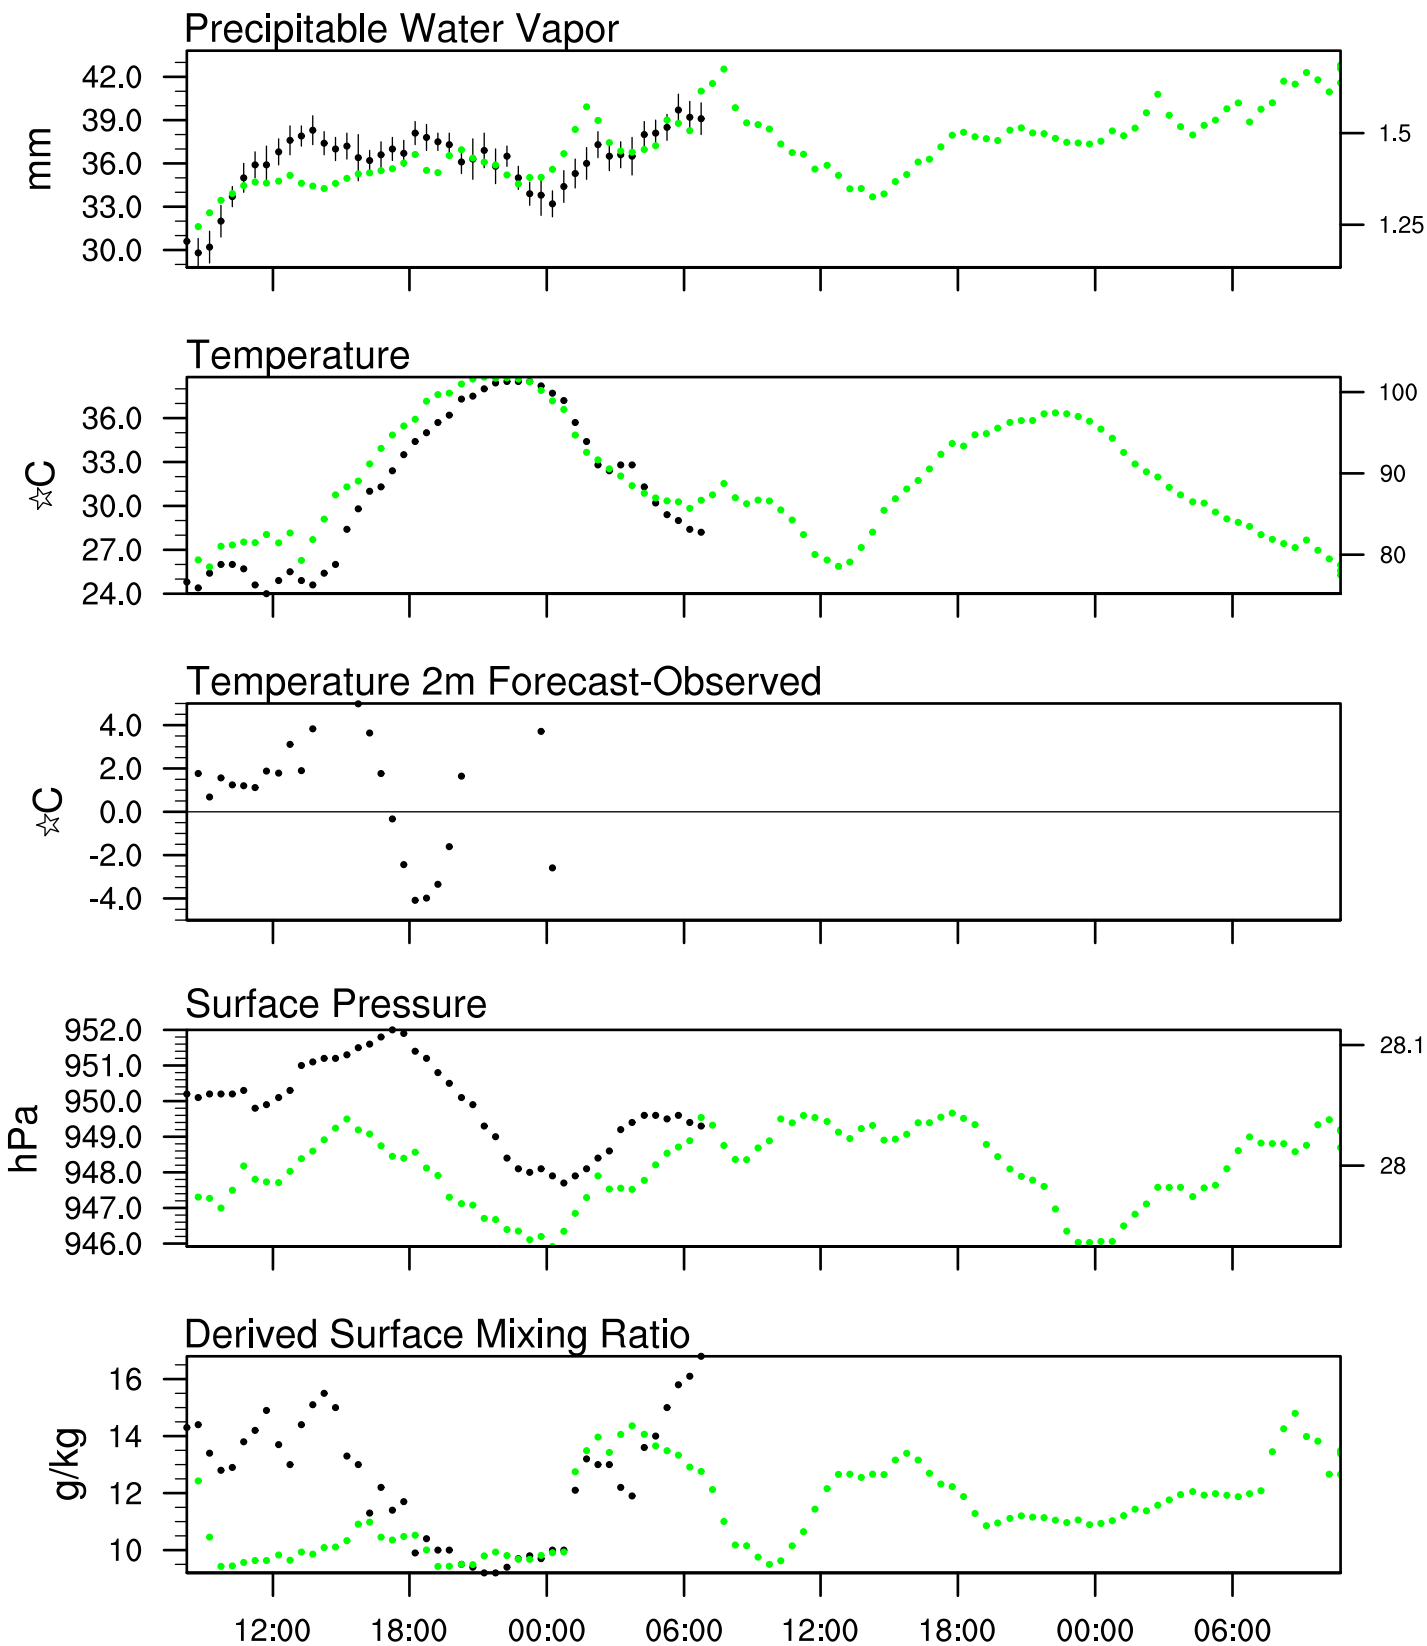

# Organ Pipe, AZ

29 Aug 2021 8:45 UTC - 31 Aug 2021 12:15 UTC