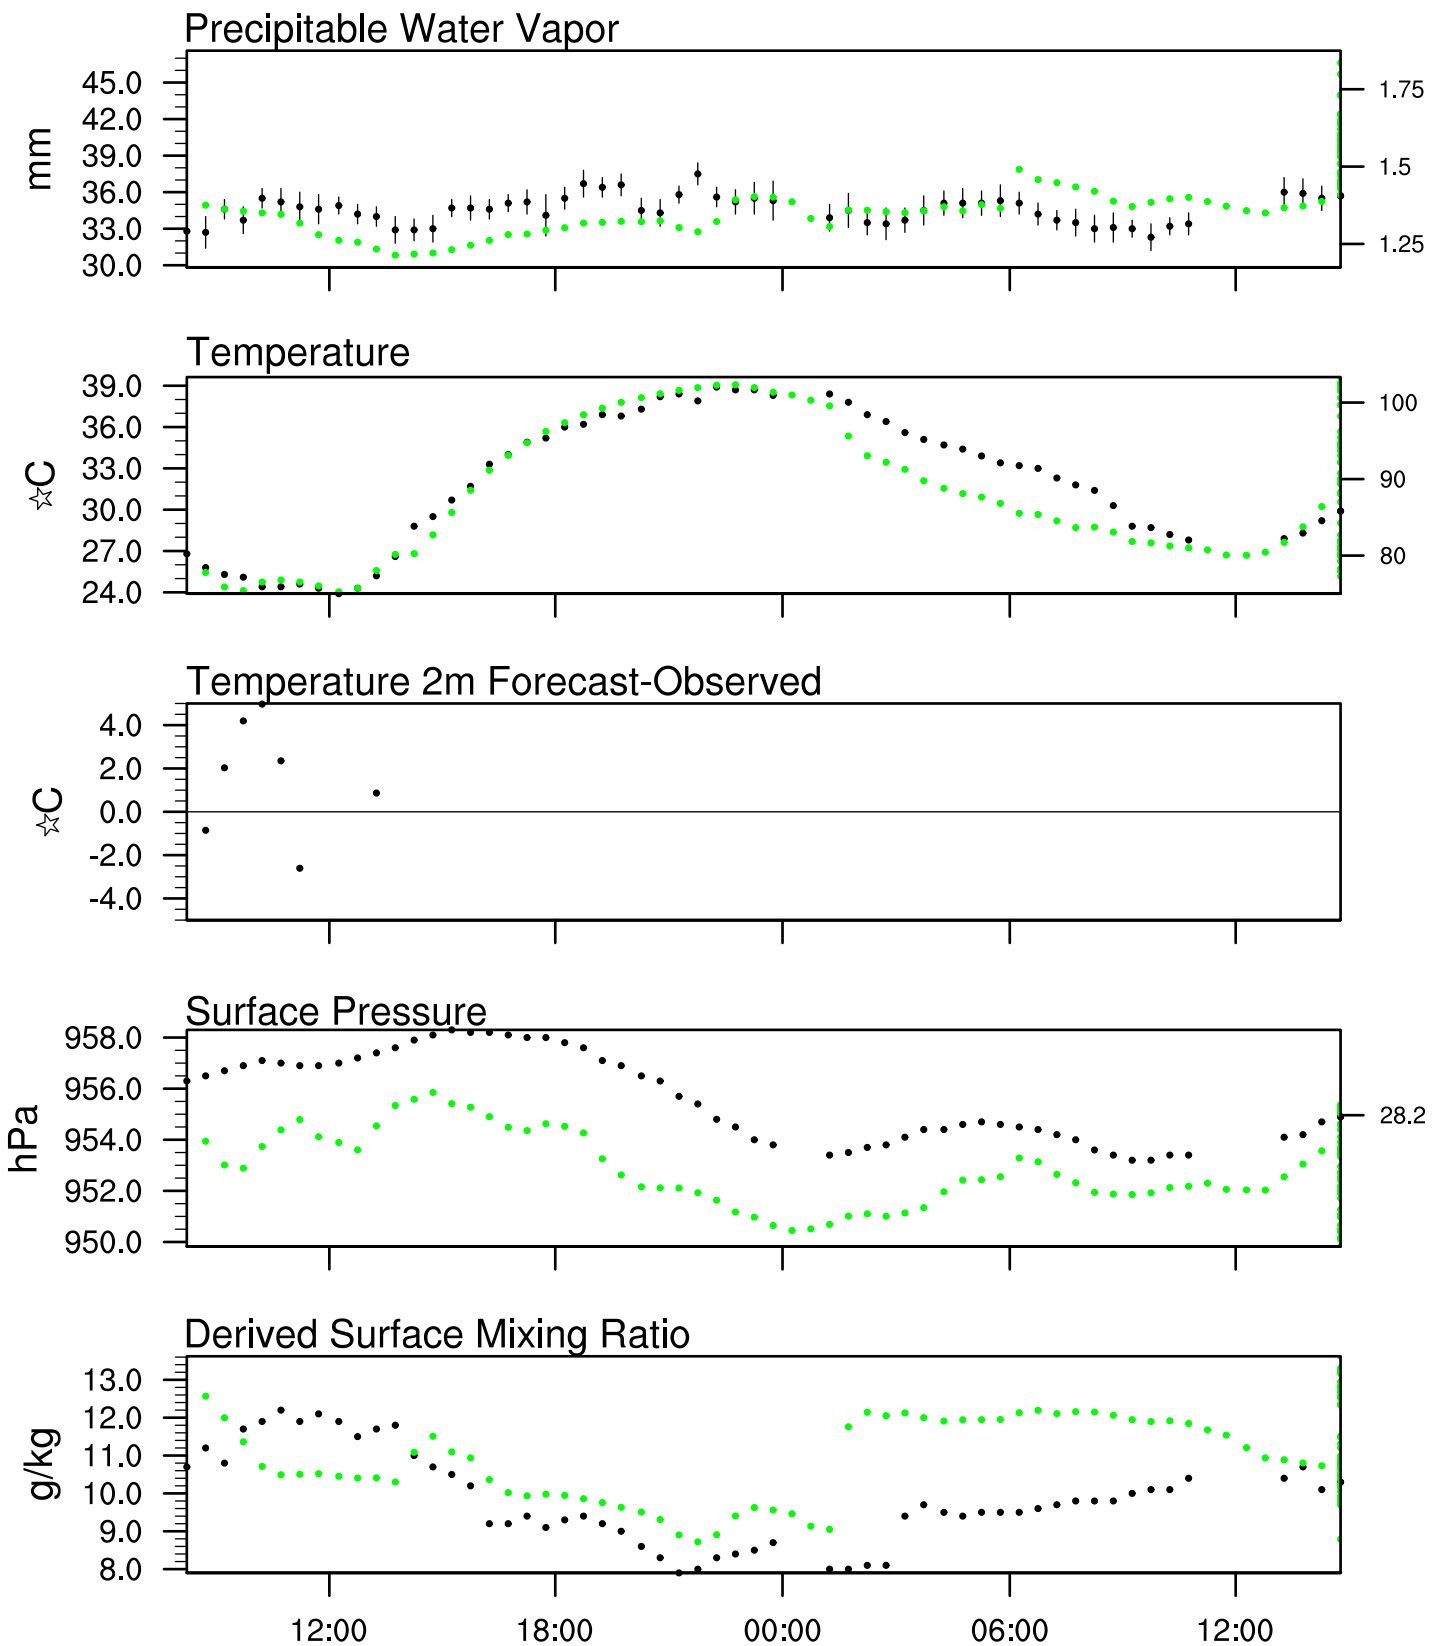

# Organ Pipe, AZ

28 Jul 2021 8:45 UTC - 30 Jul 2021 12:15 UTC