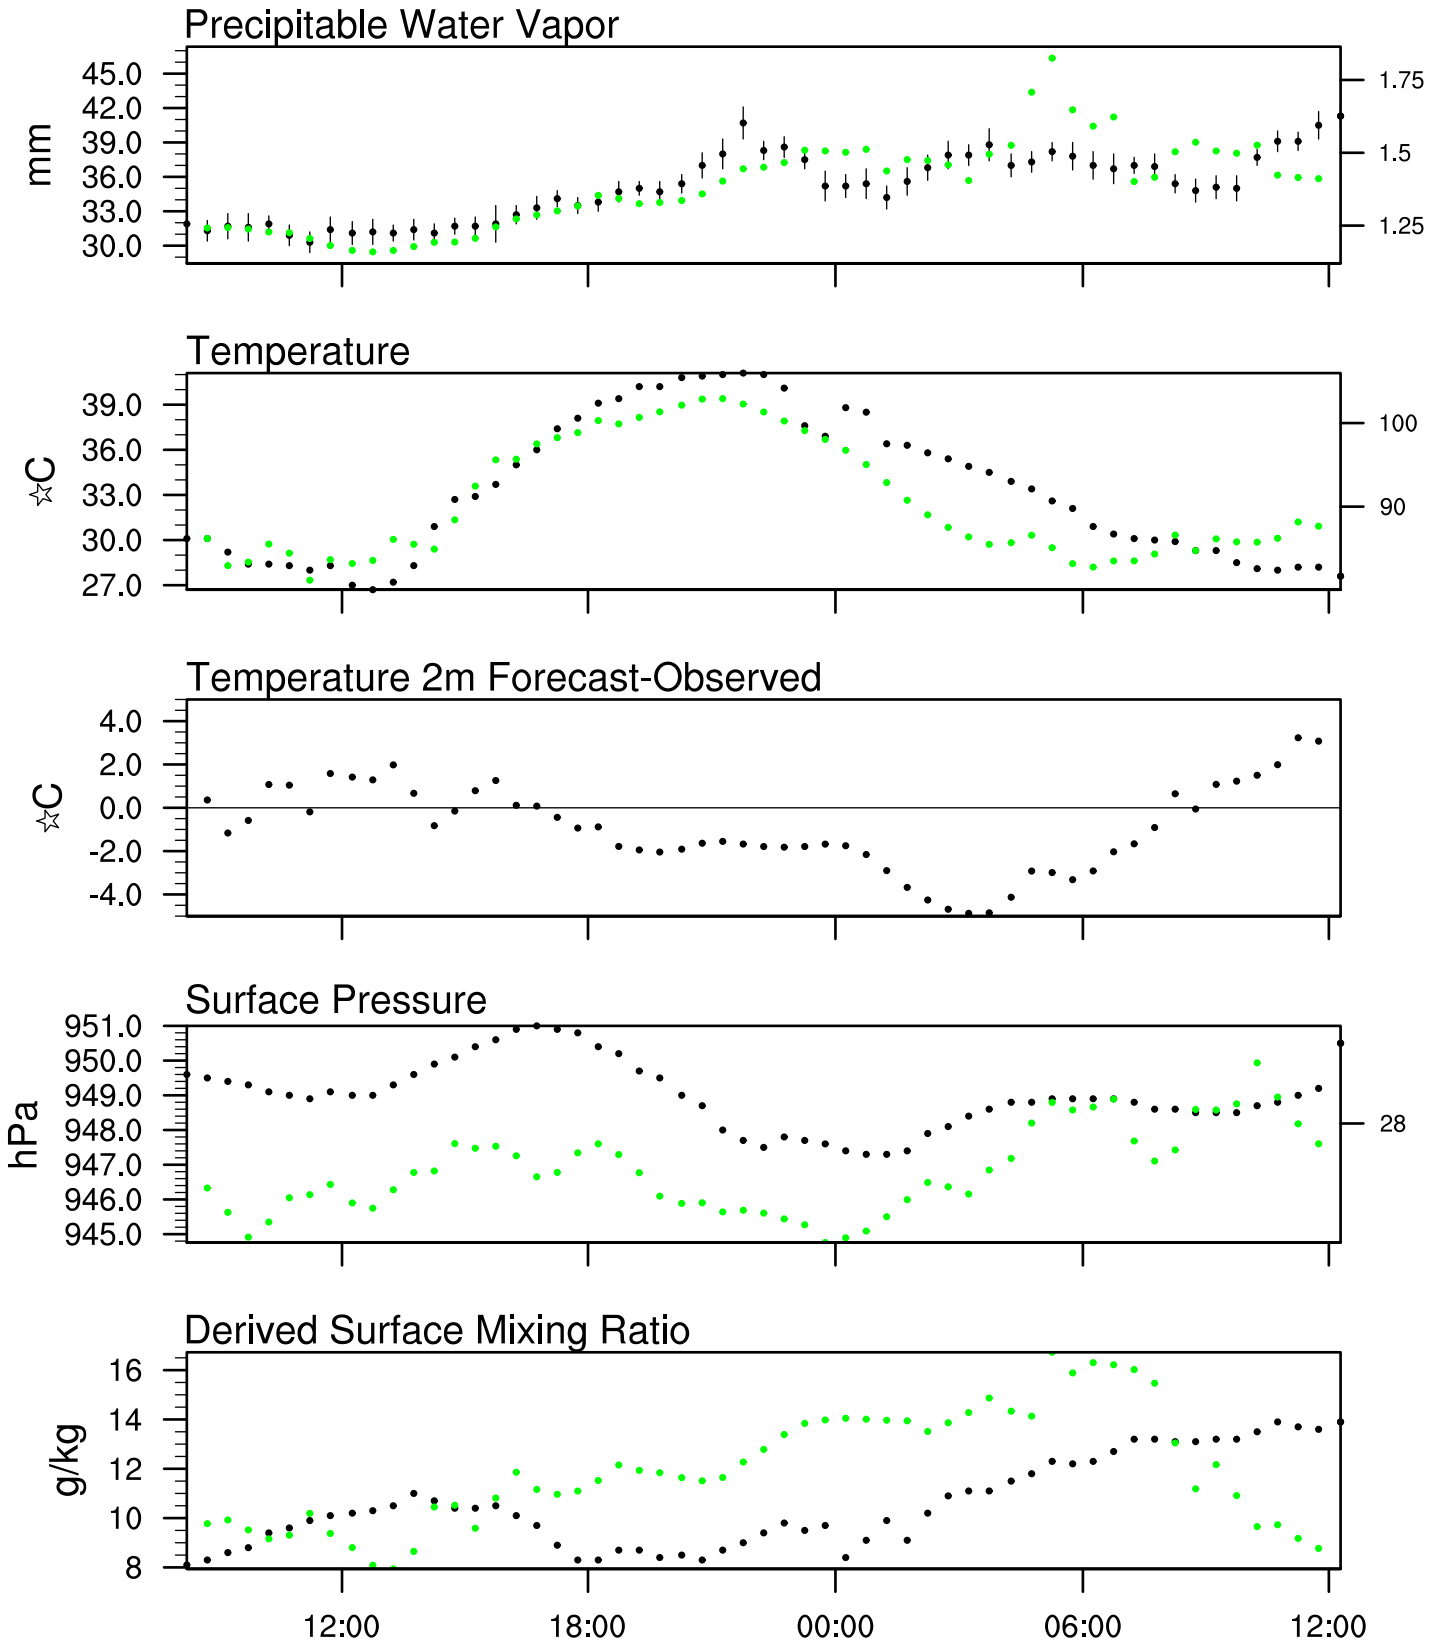

Organ Pipe, AZ

27 Aug 2021 8:45 UTC - 28 Aug 2021 12:15 UTC

Organ Pipe, AZ 27Aug 2021 8Z

Plcl=741 Tlcl[C]=9 Shox=0 Pwat[cm]=3 Cape[J]= 118

Organ Pipe, AZ 27Aug 2021 14Z

Ptcl=743 Tlcl[C]=10 Shox=2 Pwat[cm]=3 Cape[J]= 392