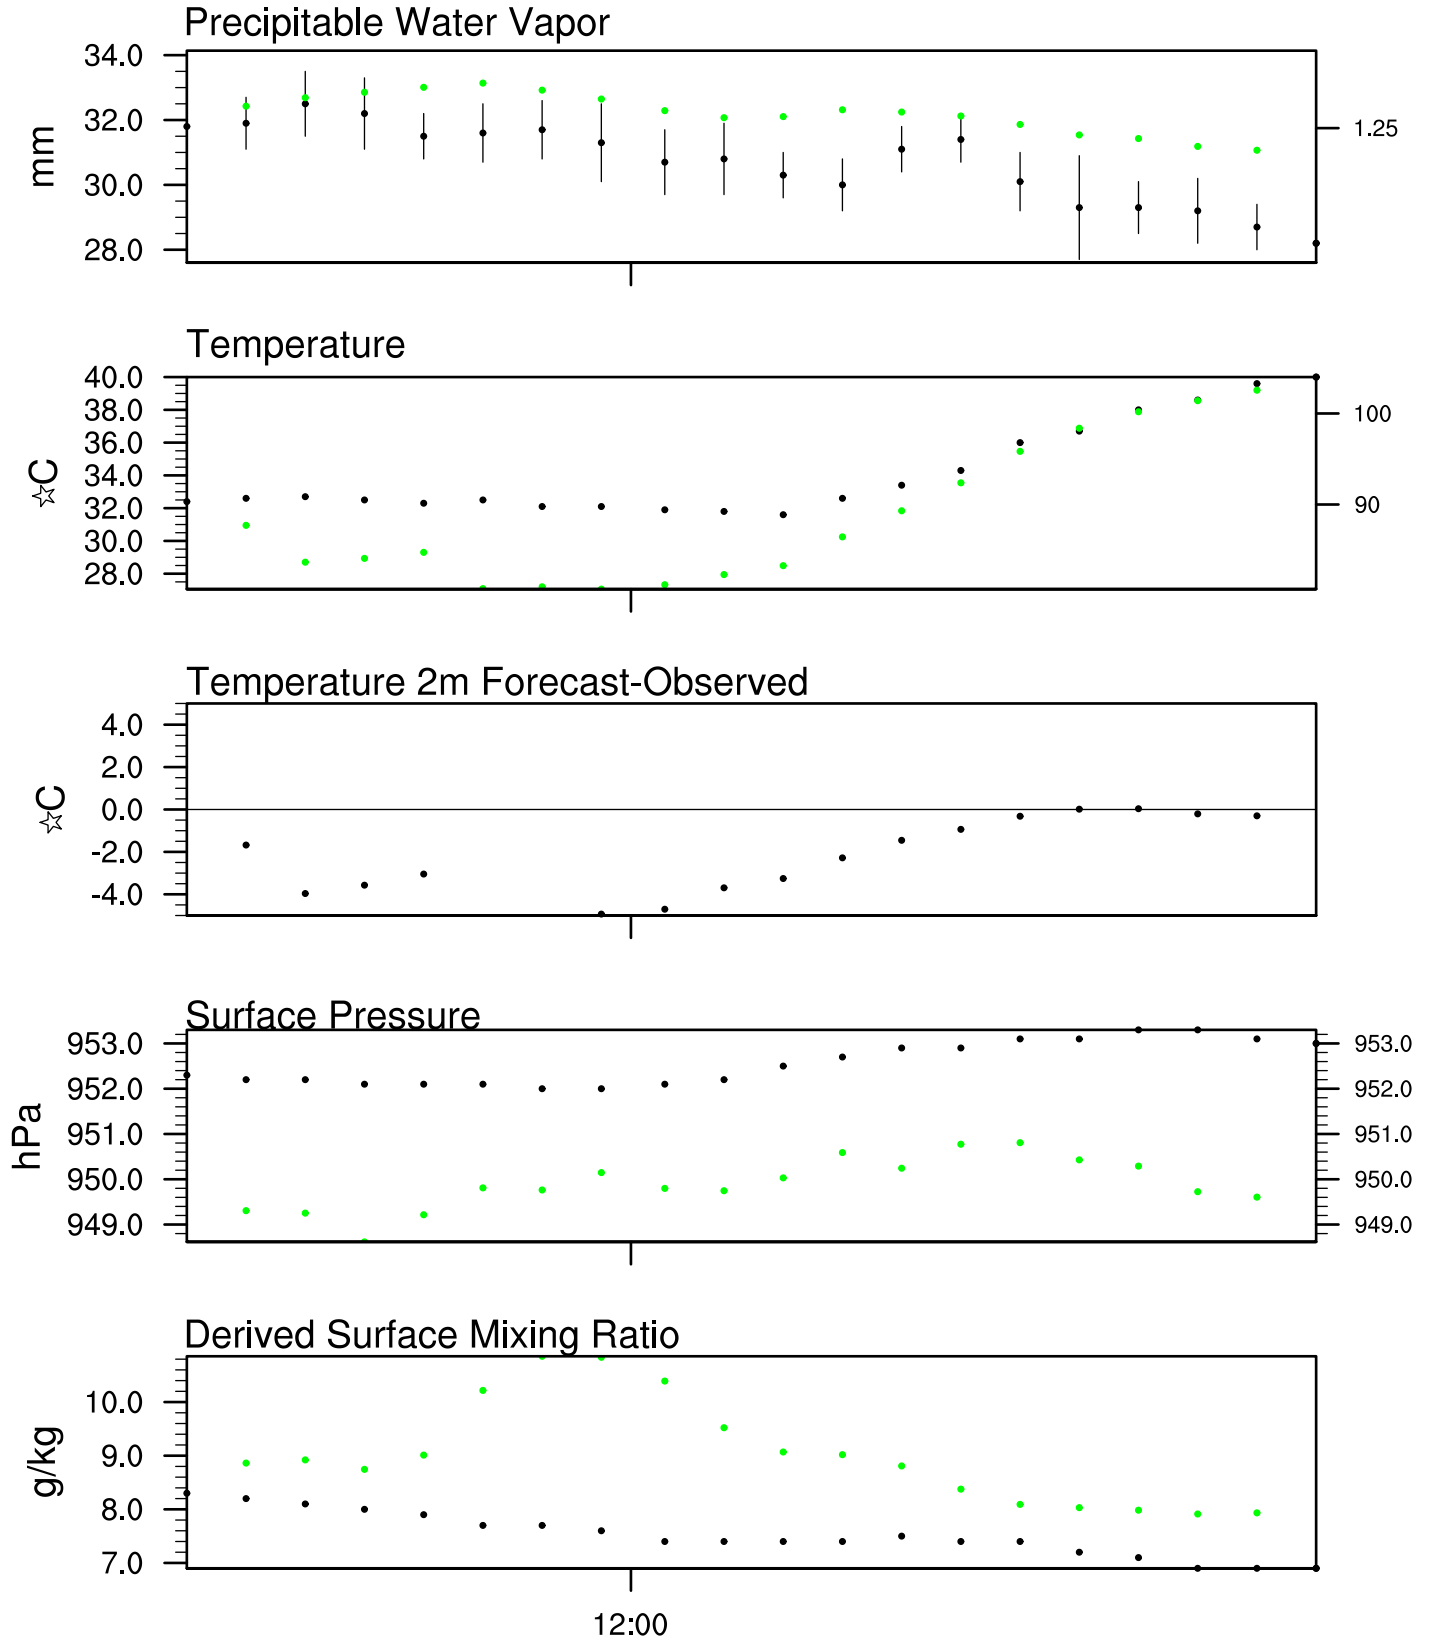

Organ Pipe, AZ

26 Aug 2021 8:45 UTC - 26 Aug 2021 17:45 UTC

Organ Pipe, AZ 26Aug 2021 8Z

Plcl=716 Tlcl[C]=7 Shox=0 Pwat[cm]=3 Cape[J]= 0

Organ Pipe, AZ 26Aug 2021 14Z

Plcl=692 Tlcl[C]=6 Shox=0 Pwat[cm]=3 Cape[J]= 0