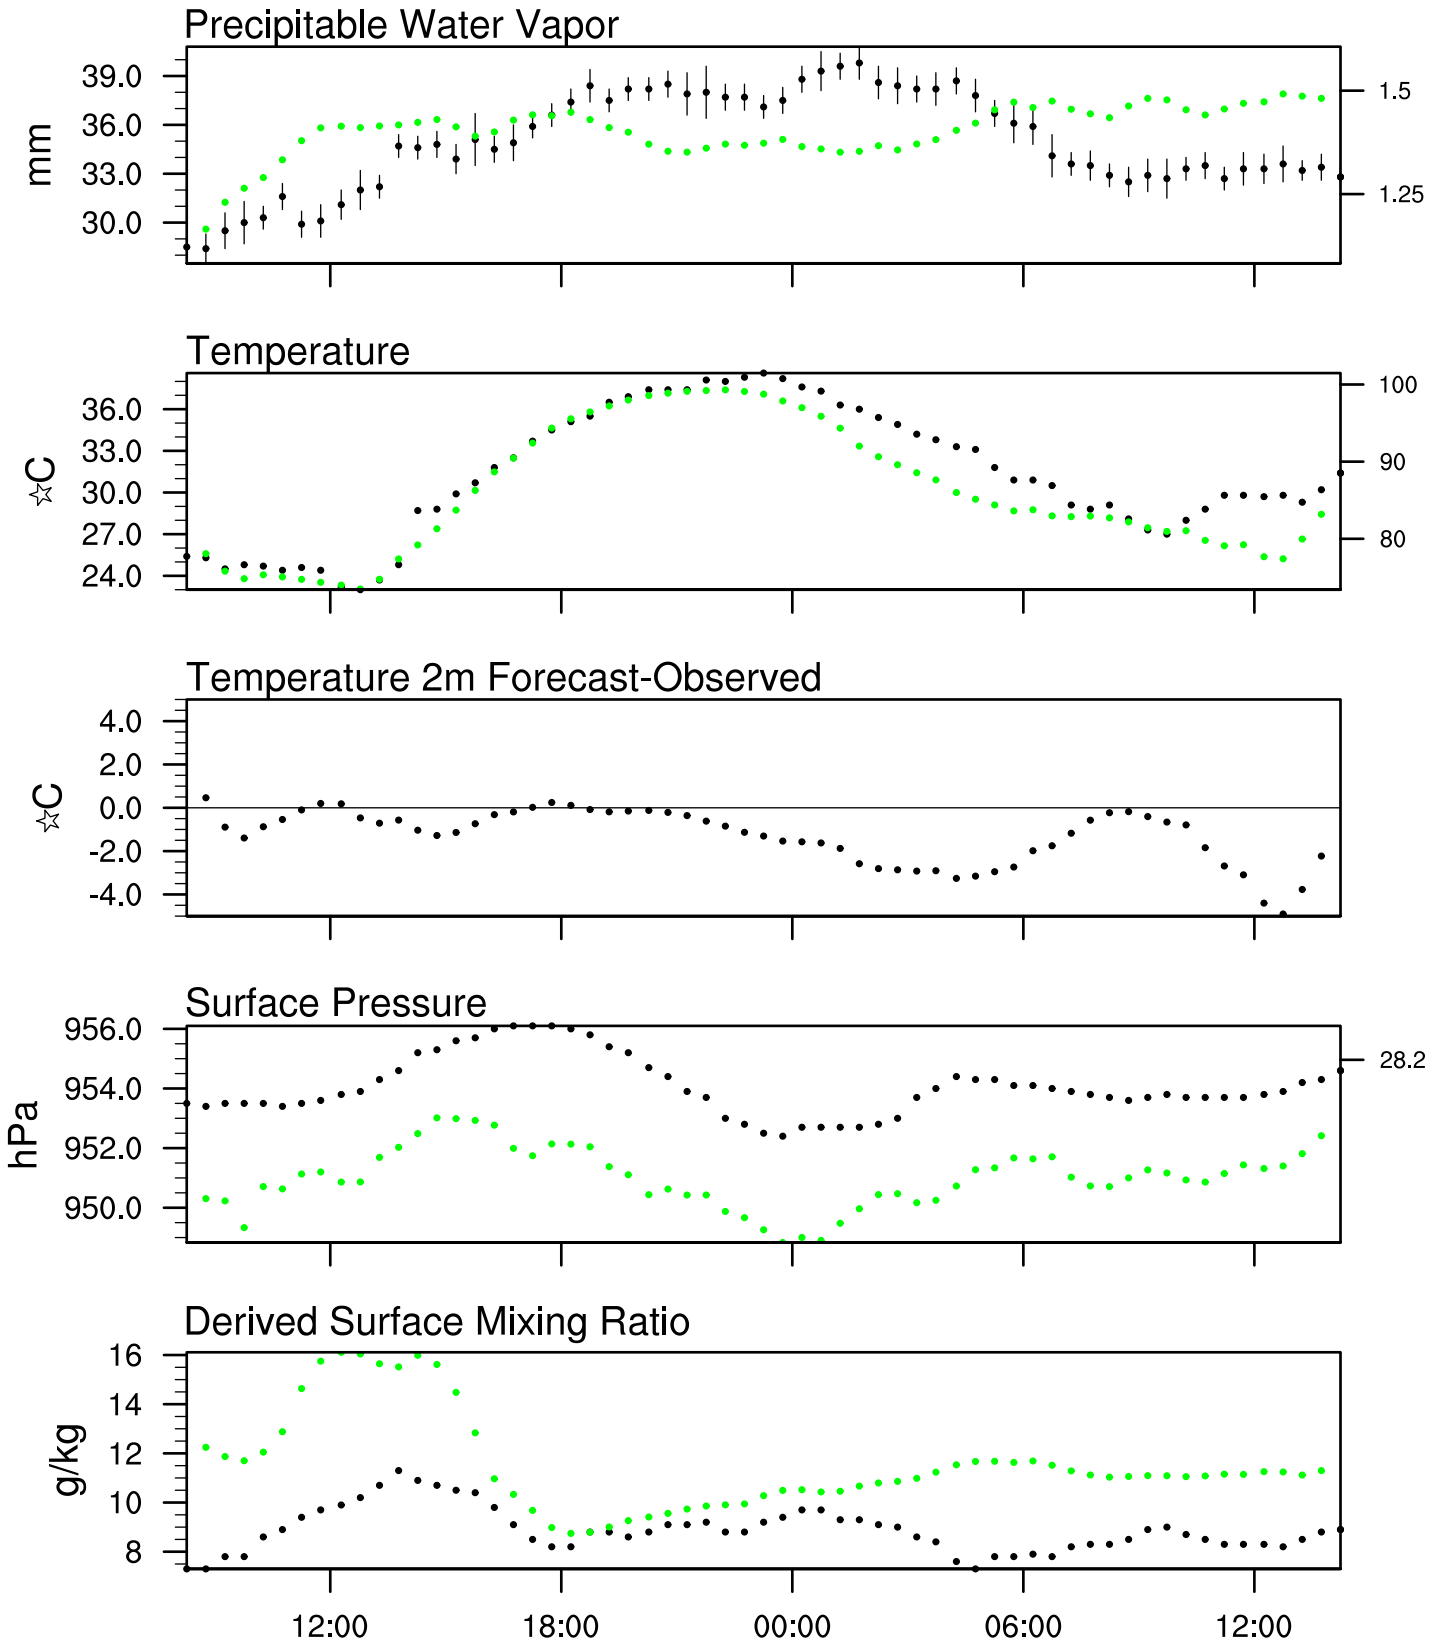

Organ Pipe, AZ

24 Aug 2021 8:45 UTC - 25 Aug 2021 14:15 UTC

Organ Pipe, AZ 24Aug 2021 8Z

Plcl=817 Tlcl[C]=13 Shox=2 Pwat[cm]=3 Cape[J]= 0

Organ Pipe, AZ 24Aug 2021 14Z

Plcl=861 Tlcl[C]=18 Shox=3 Pwat[cm]=4 Cape[J]= 1115