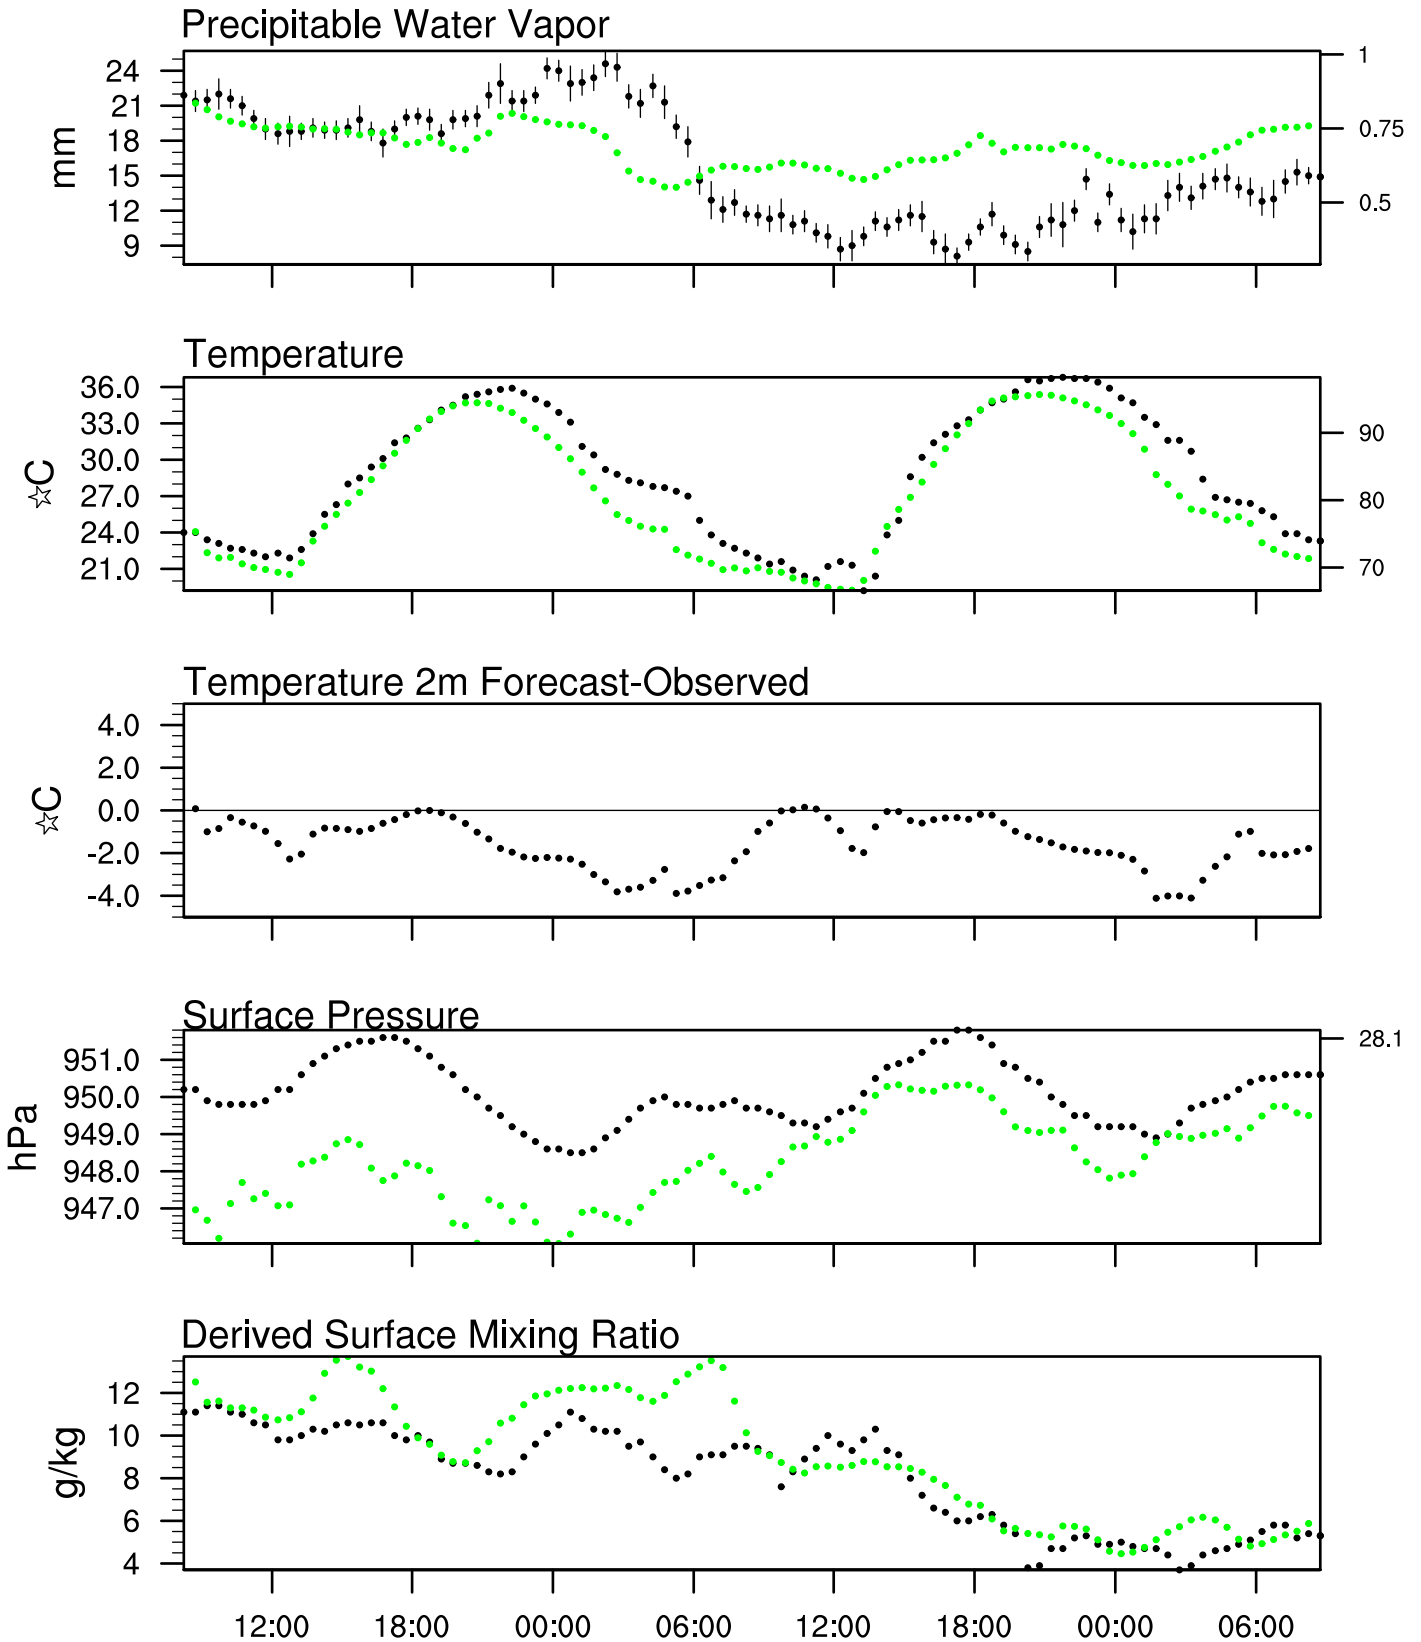

# Organ Pipe, AZ 21Aug 2021 14Z

Plcl=853 Tlcl[C]=16 Shox=7 Pwat[cm]=2 Cape[J]= 63