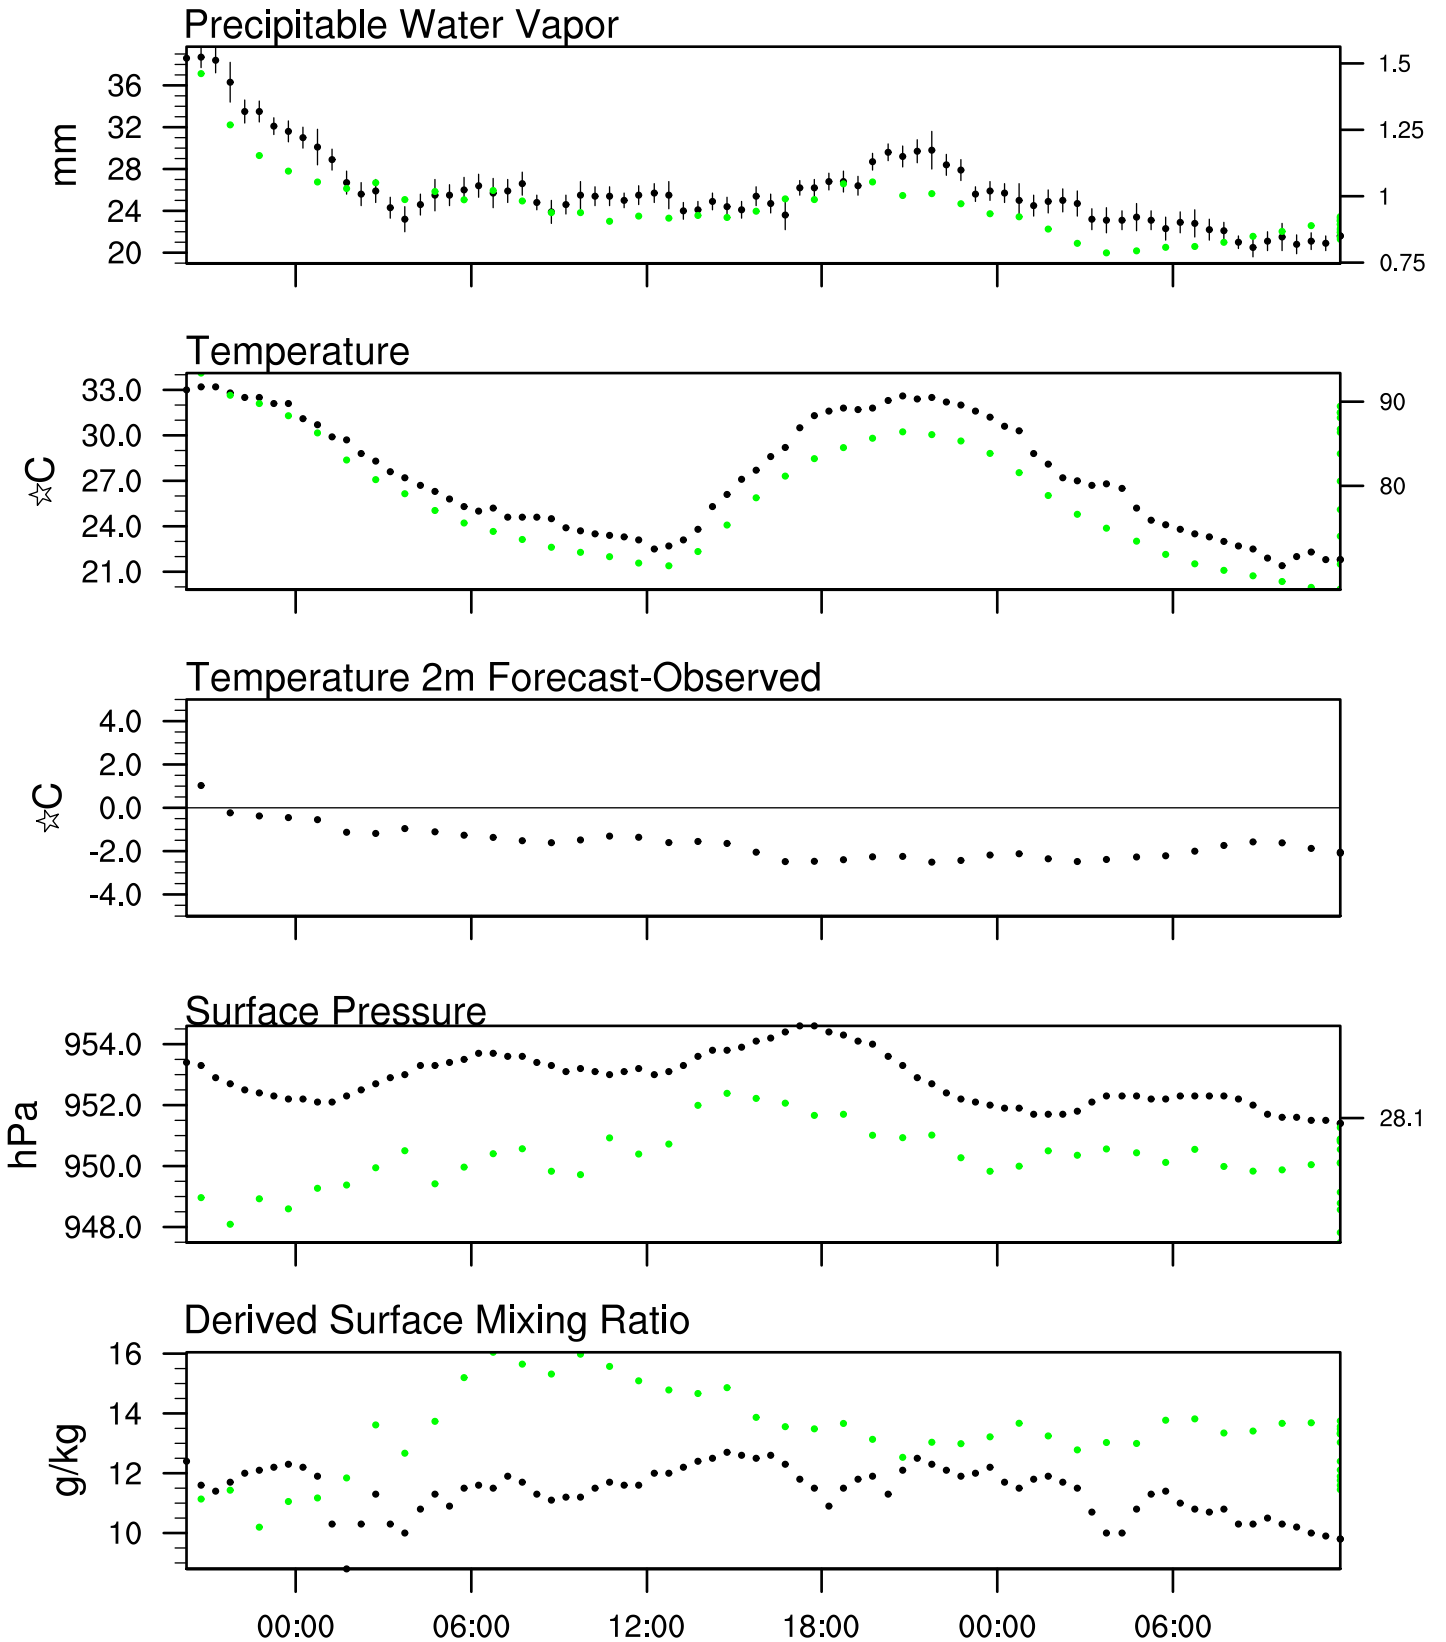

Organ Pipe, AZ

18 Aug 2021 20:45 UTC - 21 Aug 2021 0:15 UTC

Organ Pipe, AZ 18Aug 2021 20Z

Plcl=734 Tlcl[C]=11 Shox=-2 Pwat[cm]=4 Cape[J]= 1675

Organ Pipe, AZ 19Aug 2021 8Z

Plcl=906 Tlcl[C]=19 Shox=7 Pwat[cm]=2 Cape[J]= 389