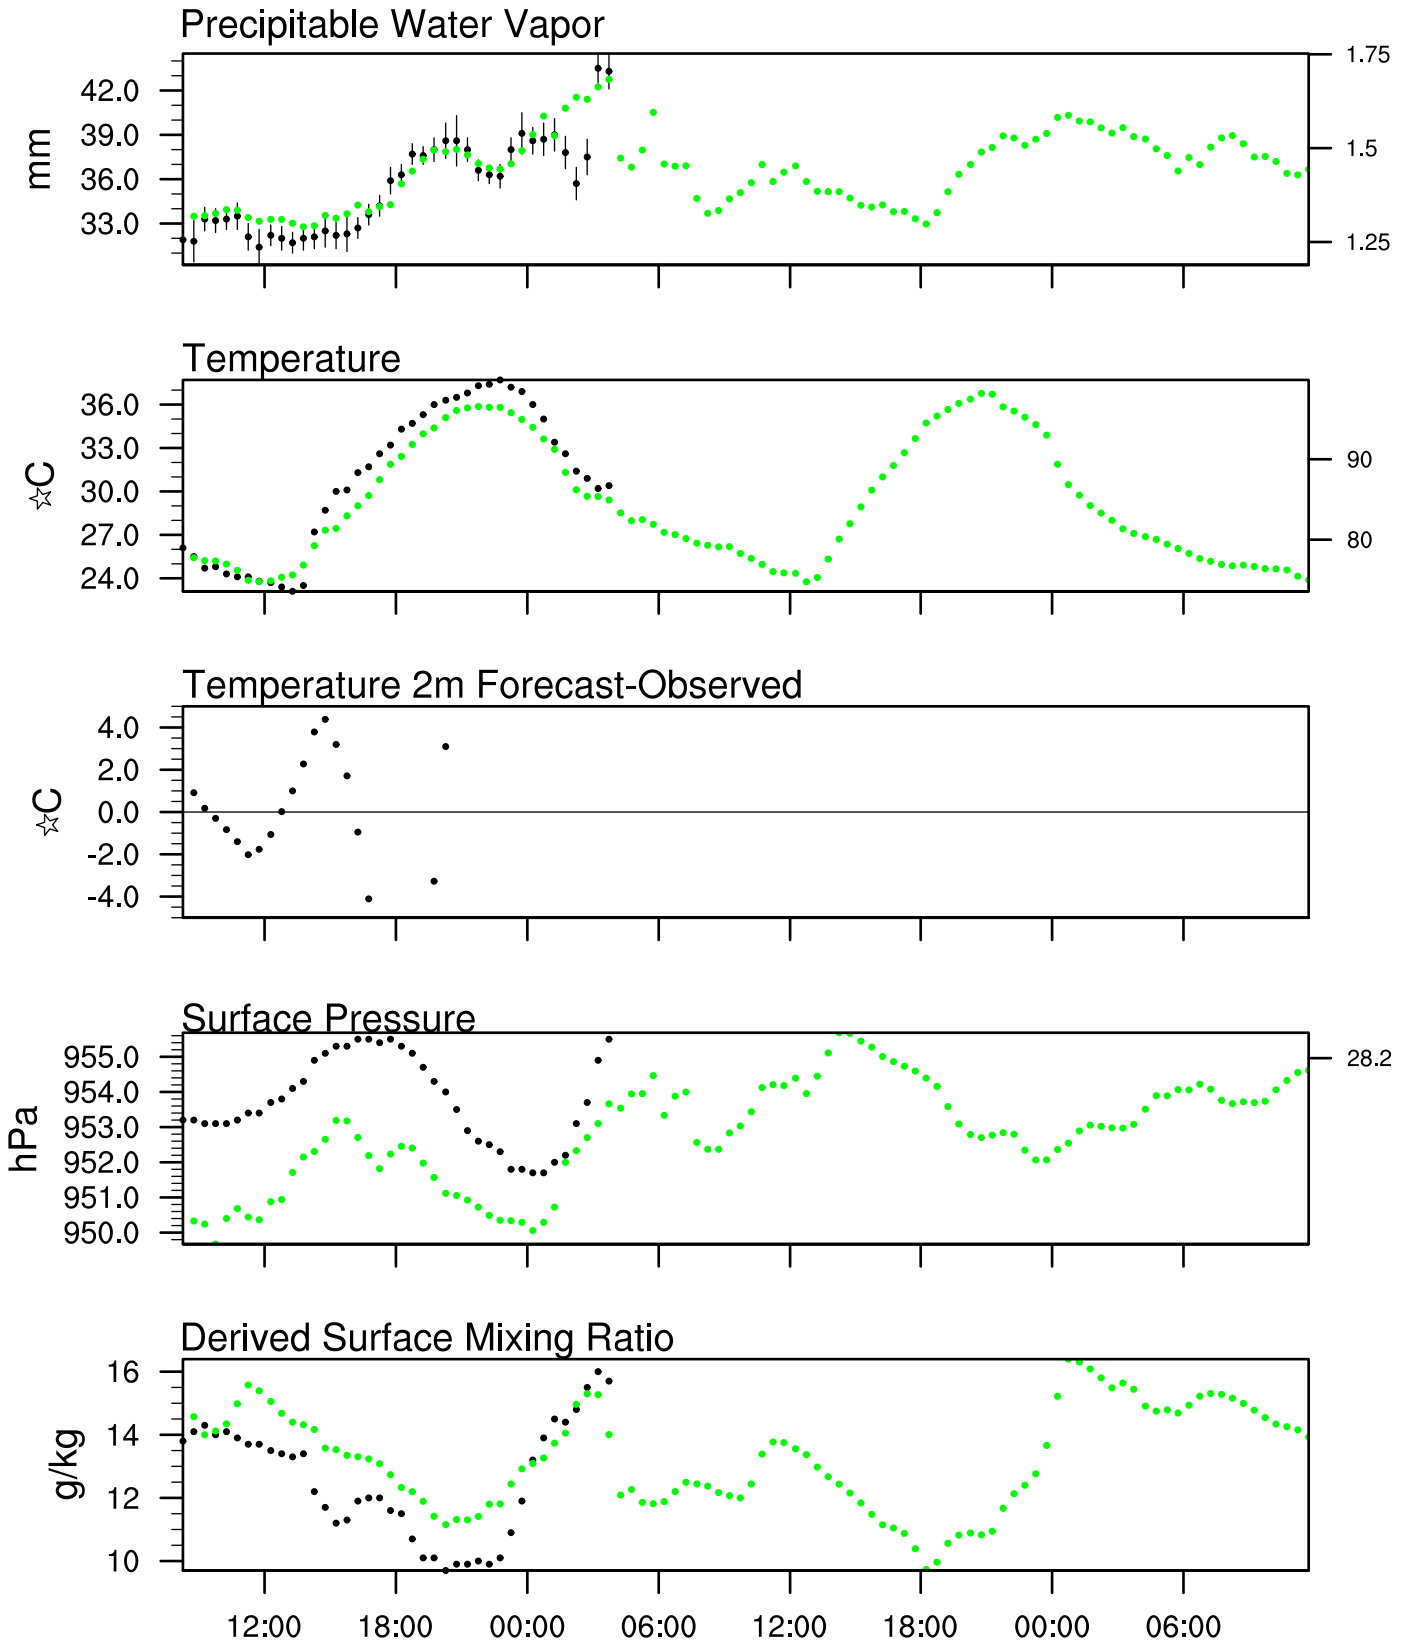

# Organ Pipe, AZ

5 Sep 2021 8:45 UTC - 7 Sep 2021 12:15 UTC