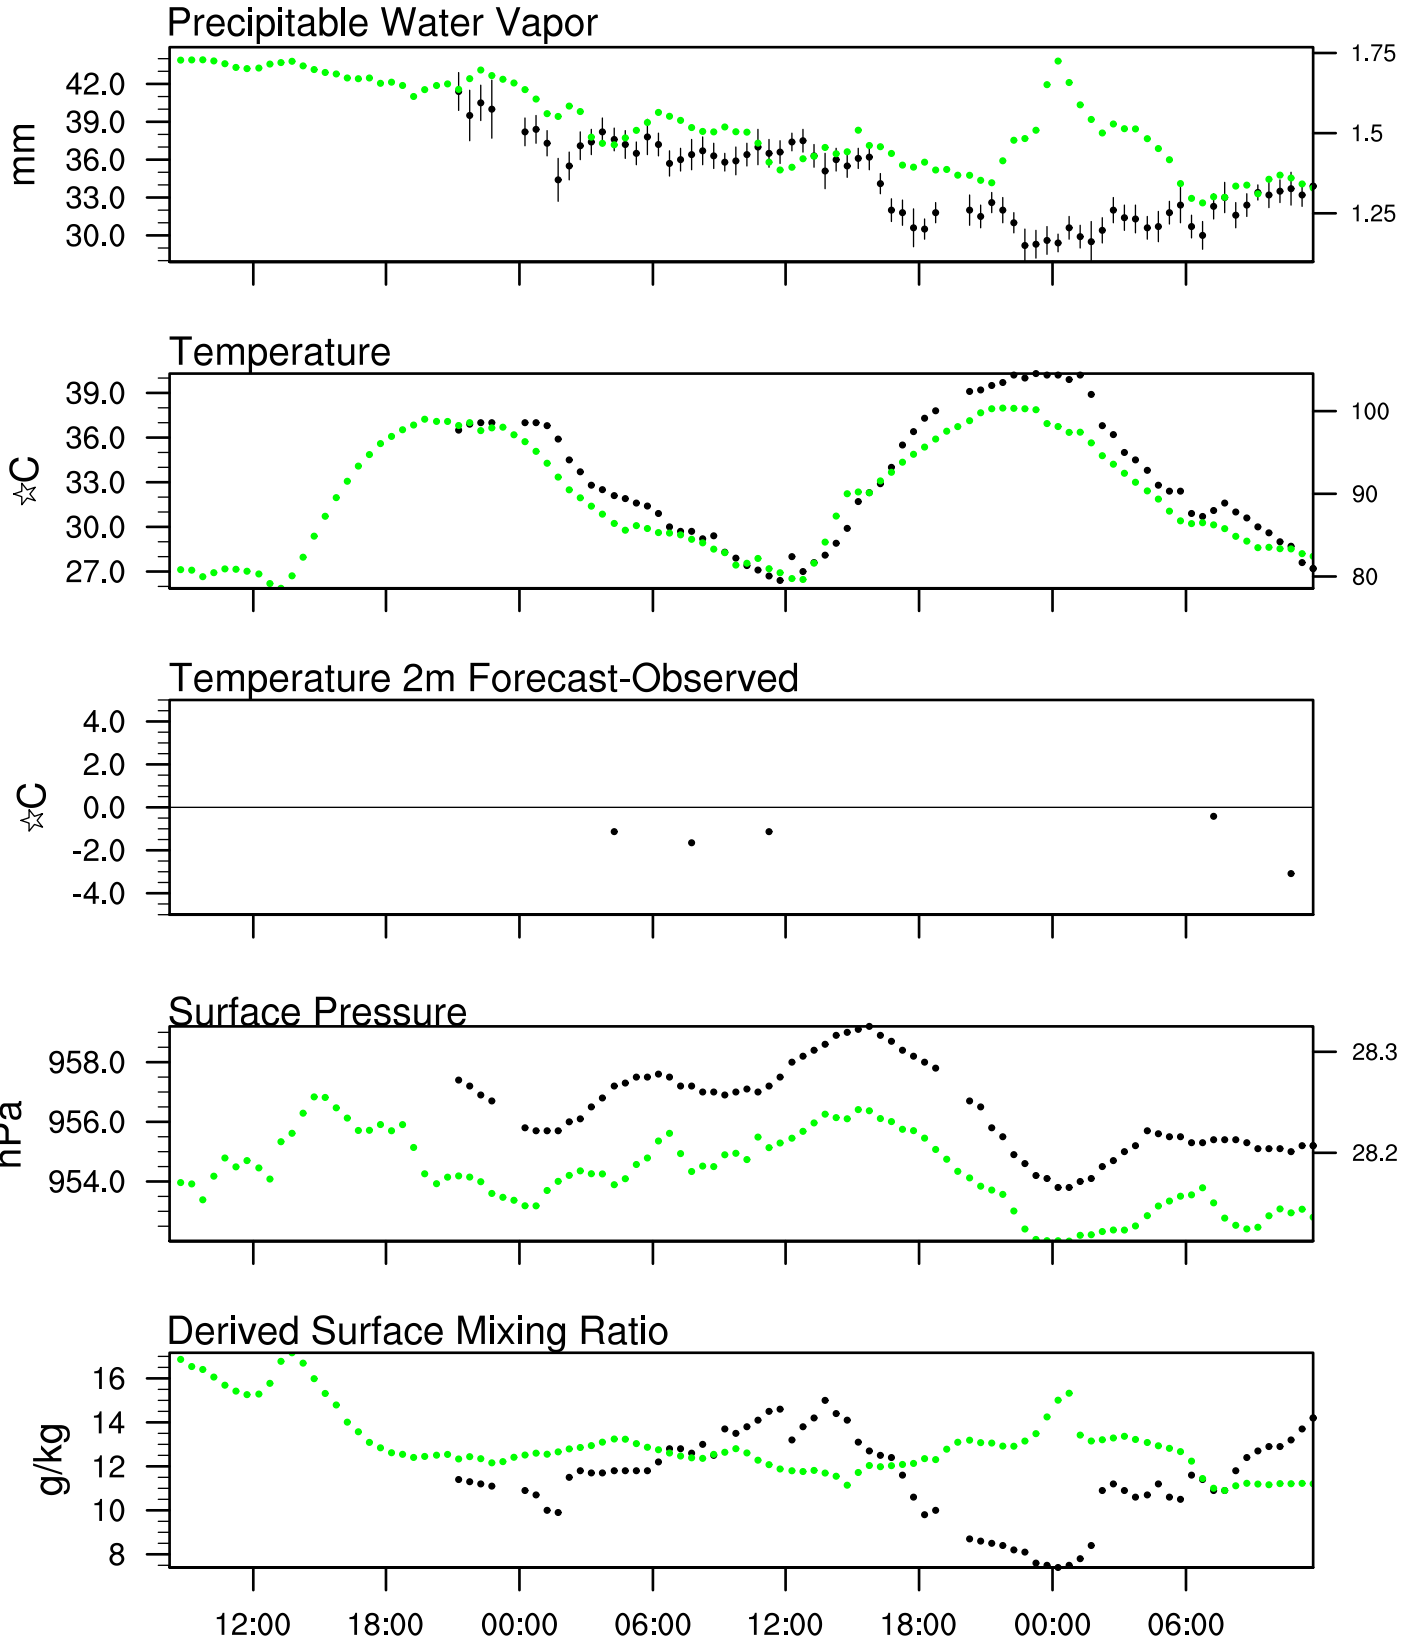

Organ Pipe, AZ

1 Aug 2021 8:45 UTC - 3 Aug 2021 12:15 UTC

Organ Pipe, AZ 1Aug 2021 8Z

Plcl=872 Tlcl[C]=20 Shox=-1 Pwat[cm]=4 Cape[J]= 2295

Organ Pipe, AZ 1Aug 2021 20Z

Plcl=727 Tlcl[C]=12 Shox=-2 Pwat[cm]=4 Cape[J]= 2370