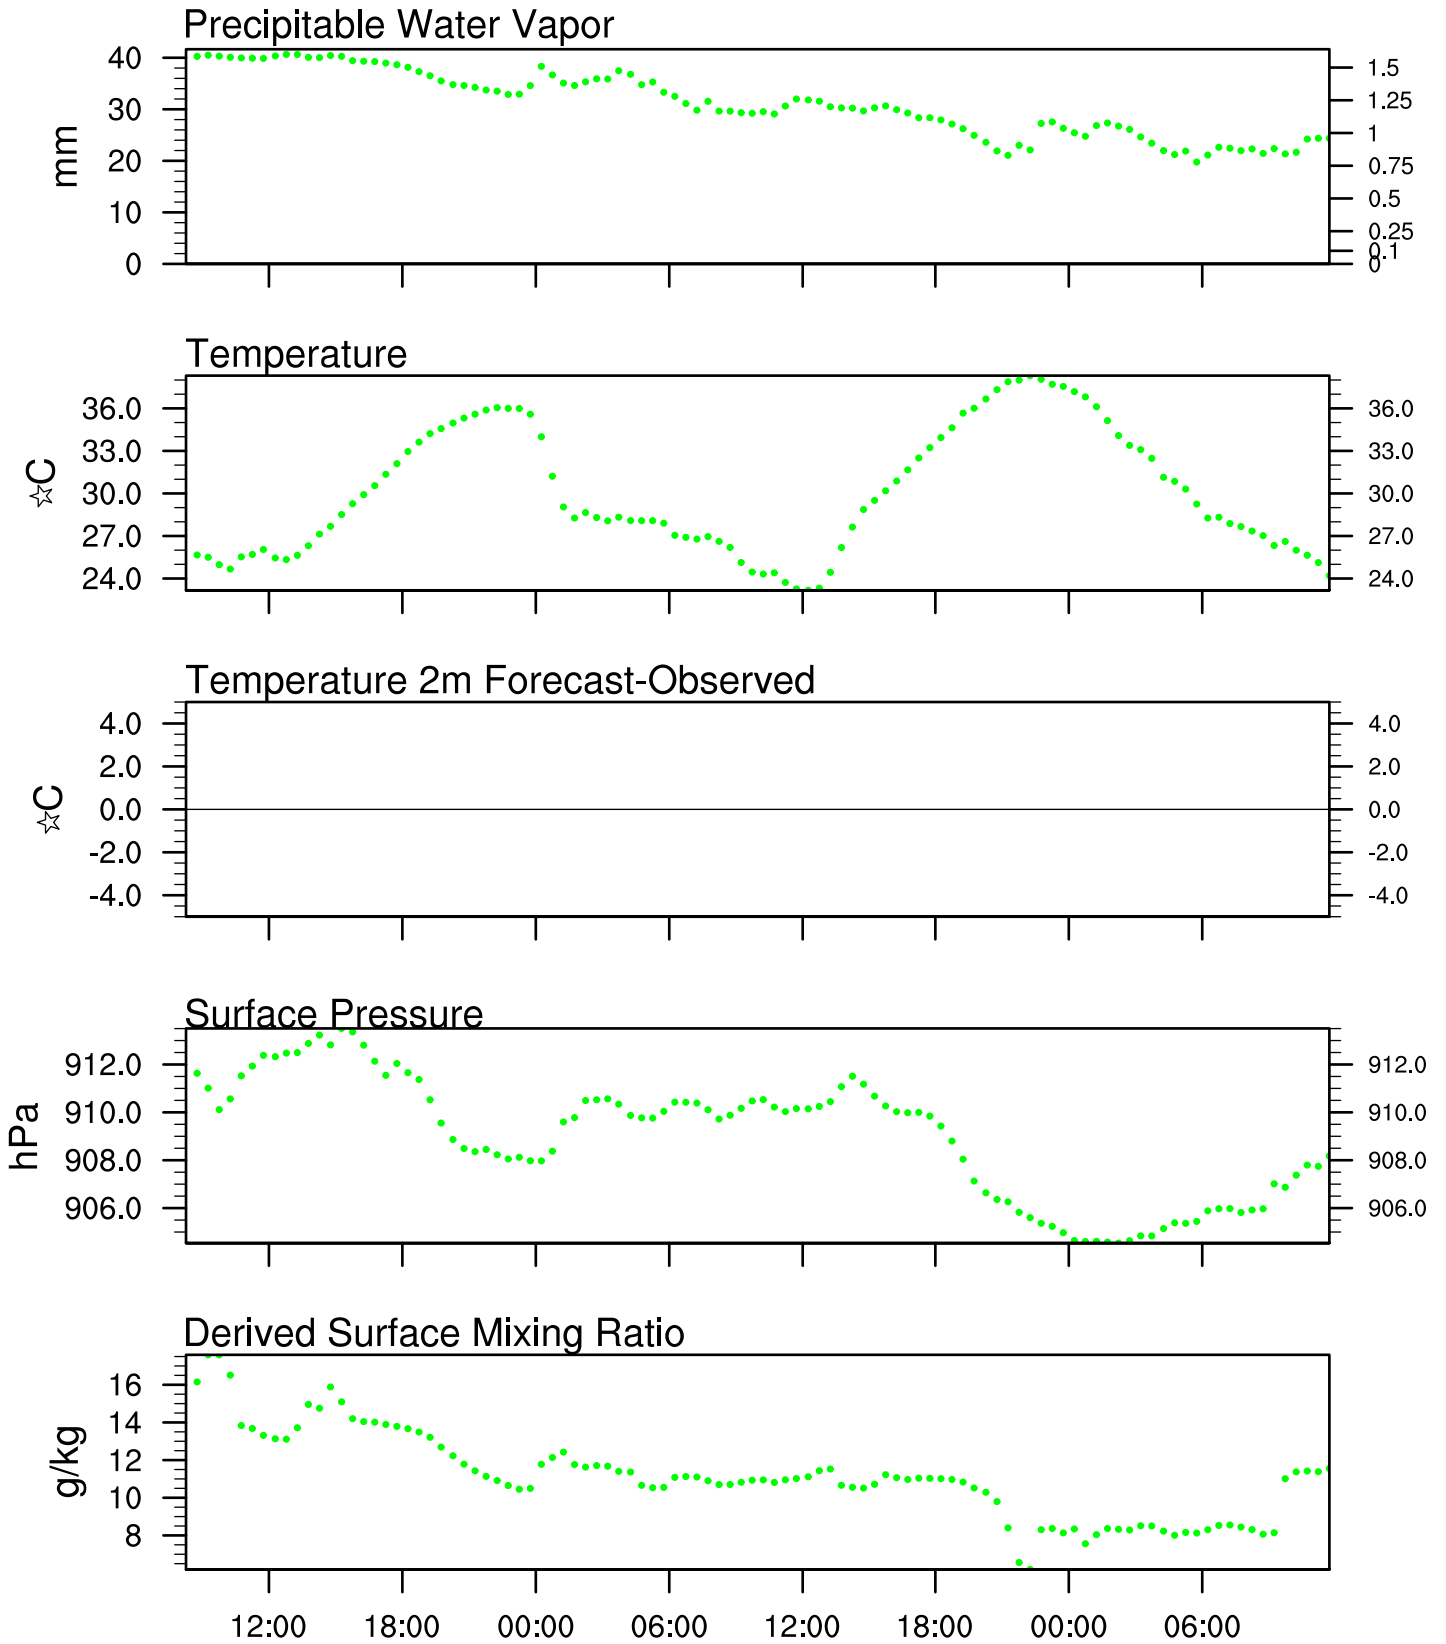

Safford/KSAD, AZ

2 Aug 2021 8:45 UTC - 4 Aug 2021 12:15 UTC