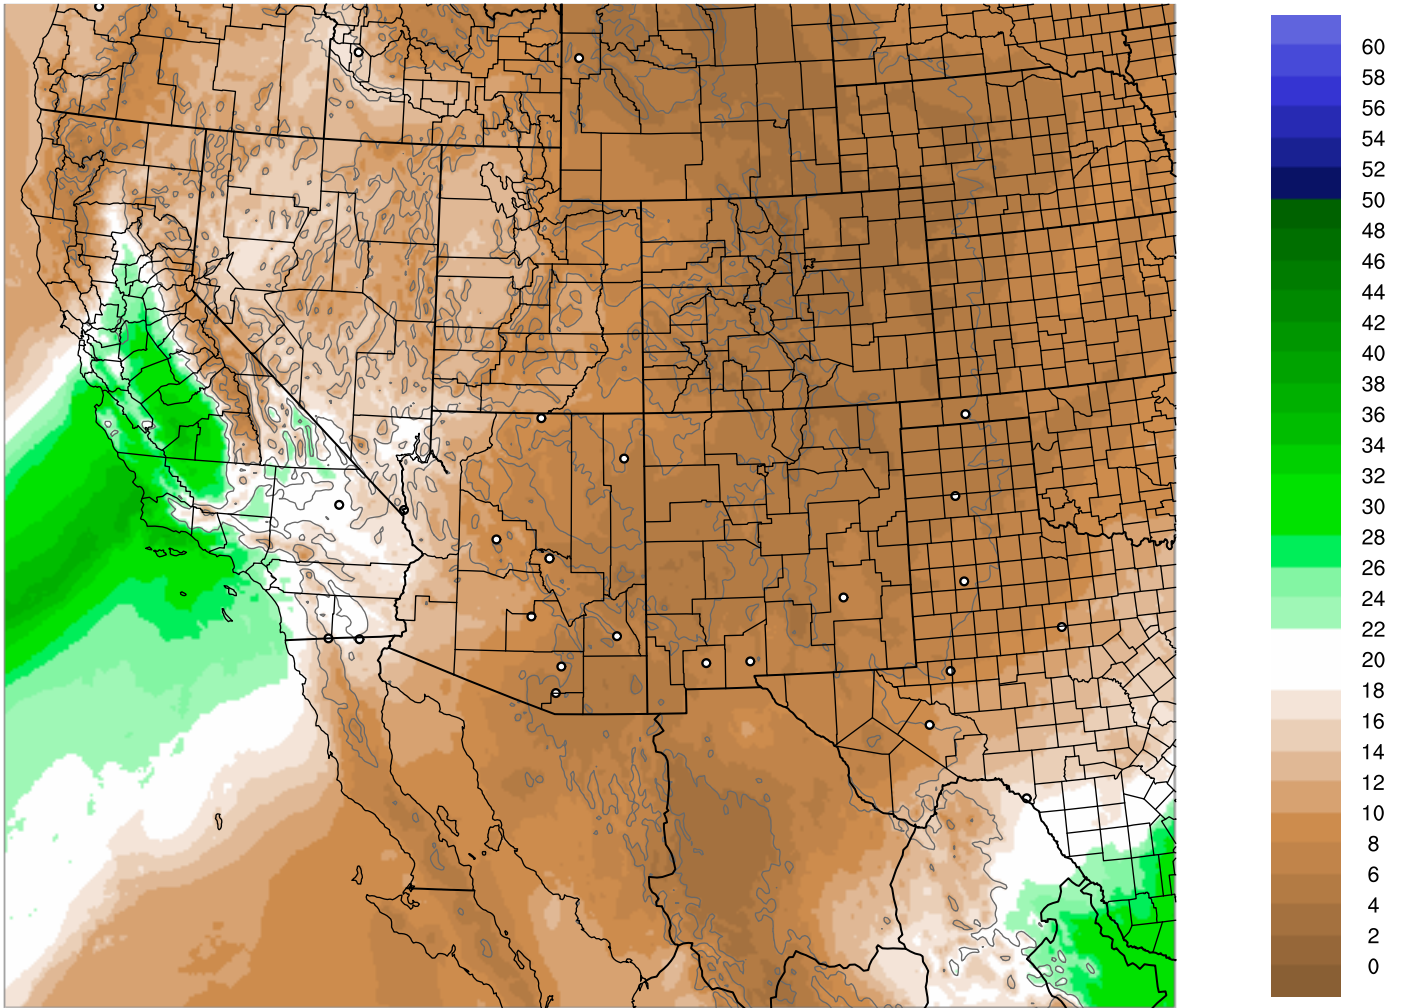

Corrected PWV 9 Jan 2023 17:45 UTC

PWV Error(mm) Obs-Init

Corrected PWV 9 Jan 2023 17:45 UTC

PWV Error(mm) Obs-Init