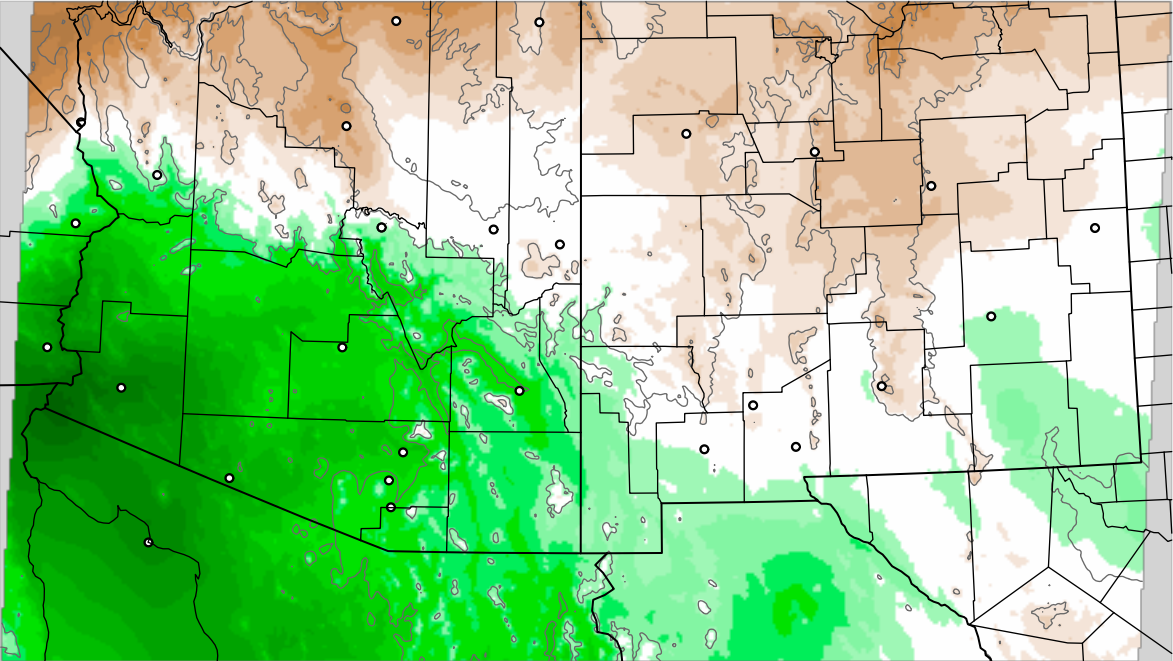

Corrected PWV 12 Aug 2020 17:45 UTC

PWV Error(mm) Obs-Init

Corrected PWV 12 Aug 2020 17:45 UTC

PWV Error(mm) Obs-Init