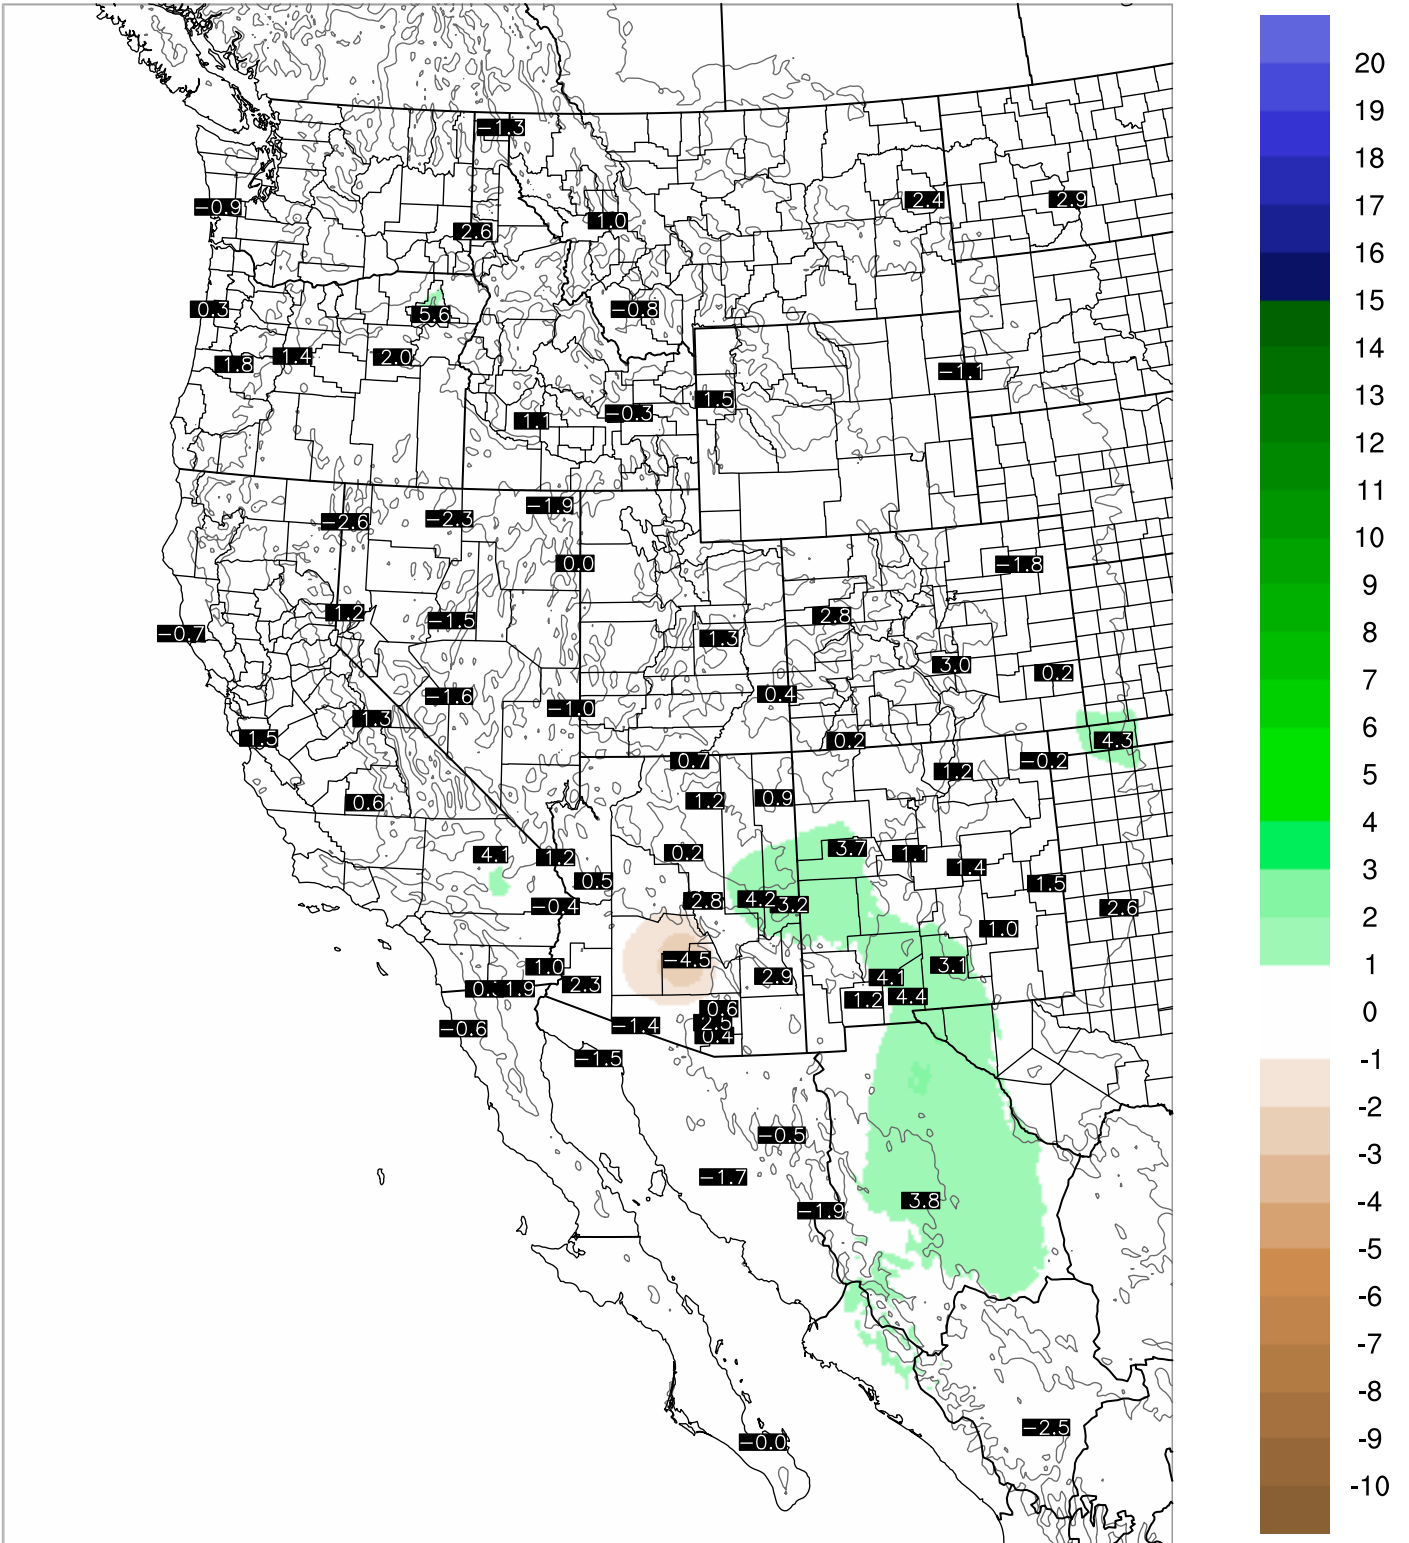

Corrected PWV 12 Aug 2020 17:45 UTC

PWV Error(mm) Obs-Init

Corrected PWV 12 Aug 2020 17:45 UTC

PWV Error(mm) Obs-Init