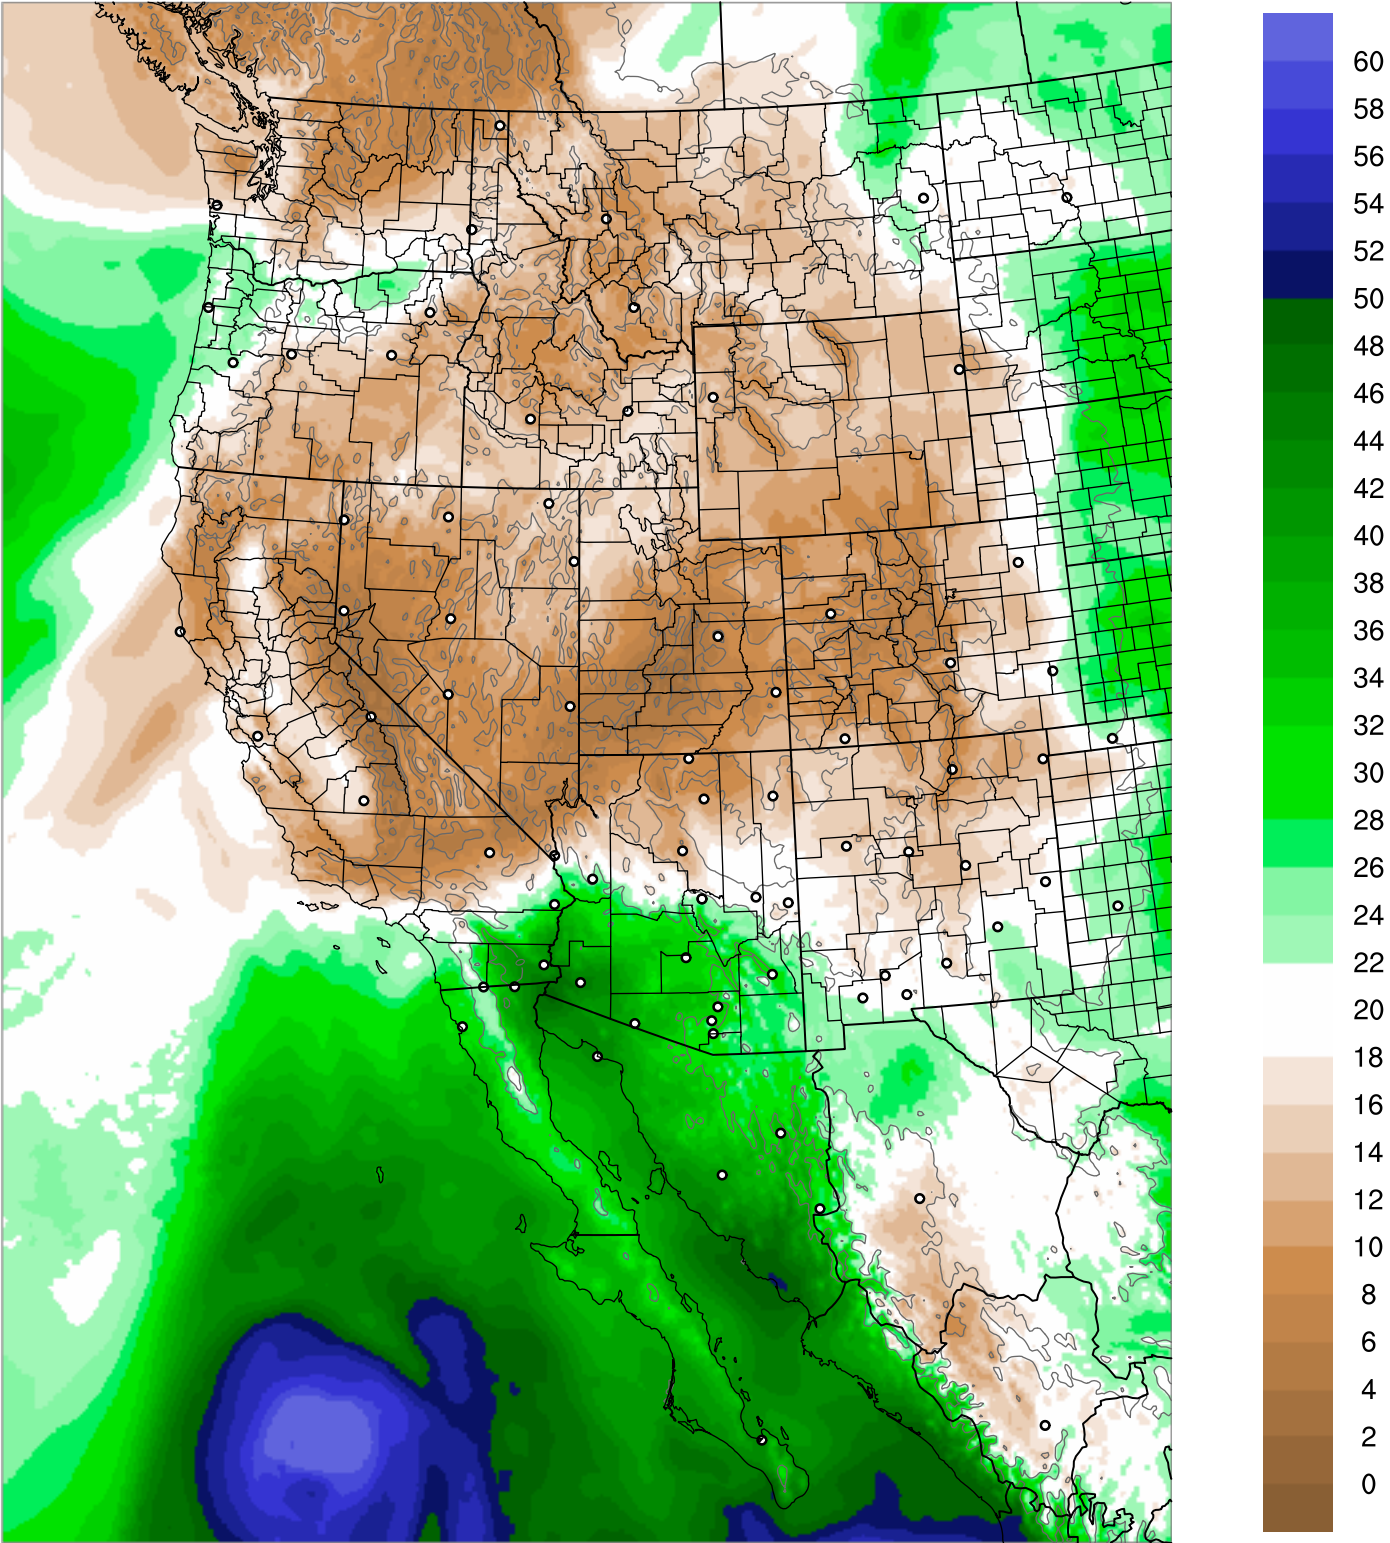

Corrected PWV 12 Aug 2020 17:45 UTC

PWV Error(mm) Obs-Init

Corrected PWV 12 Aug 2020 17:45 UTC

PWV Error(mm) Obs-Init