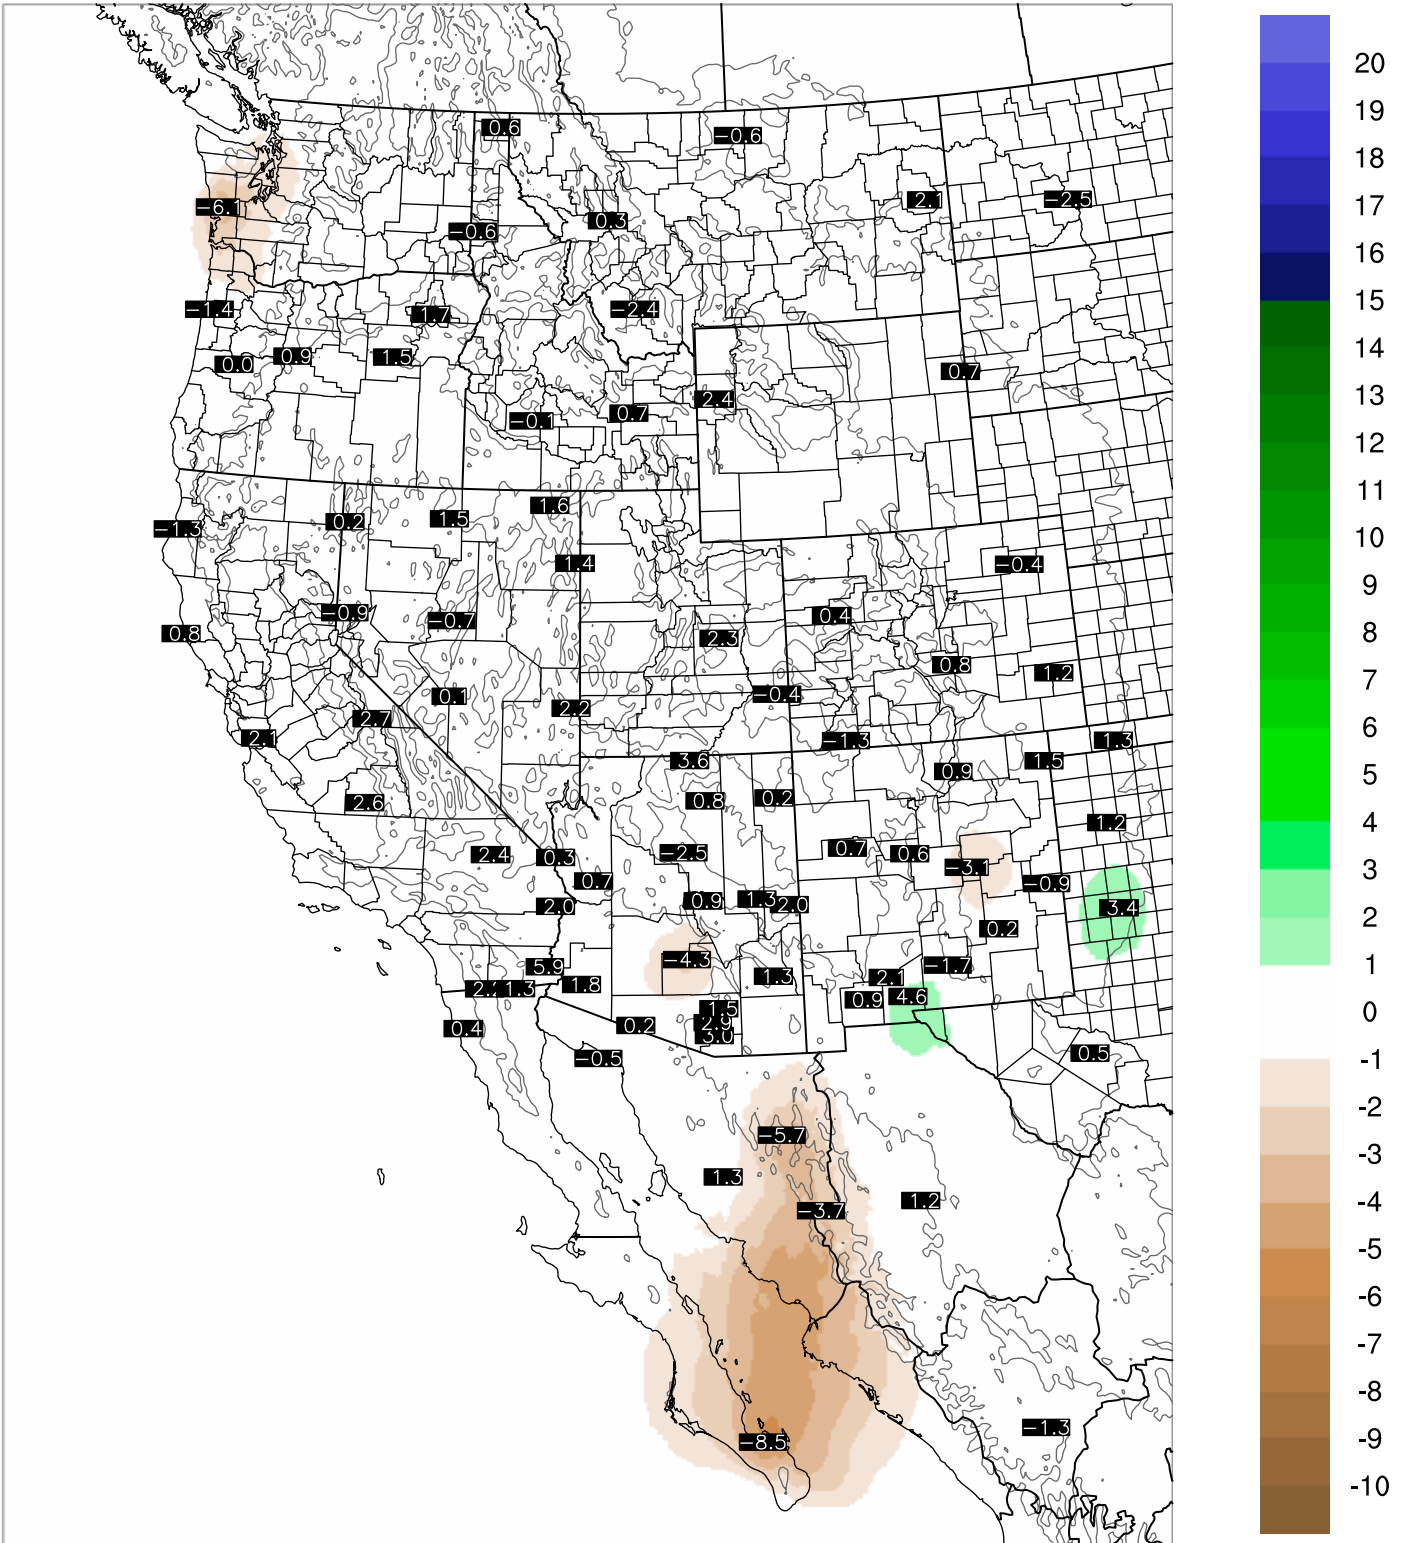

Corrected PWV 10 Aug 2020 17:45 UTC

PWV Error(mm) Obs-Init

Corrected PWV 10 Aug 2020 17:45 UTC

PWV Error(mm) Obs-Init