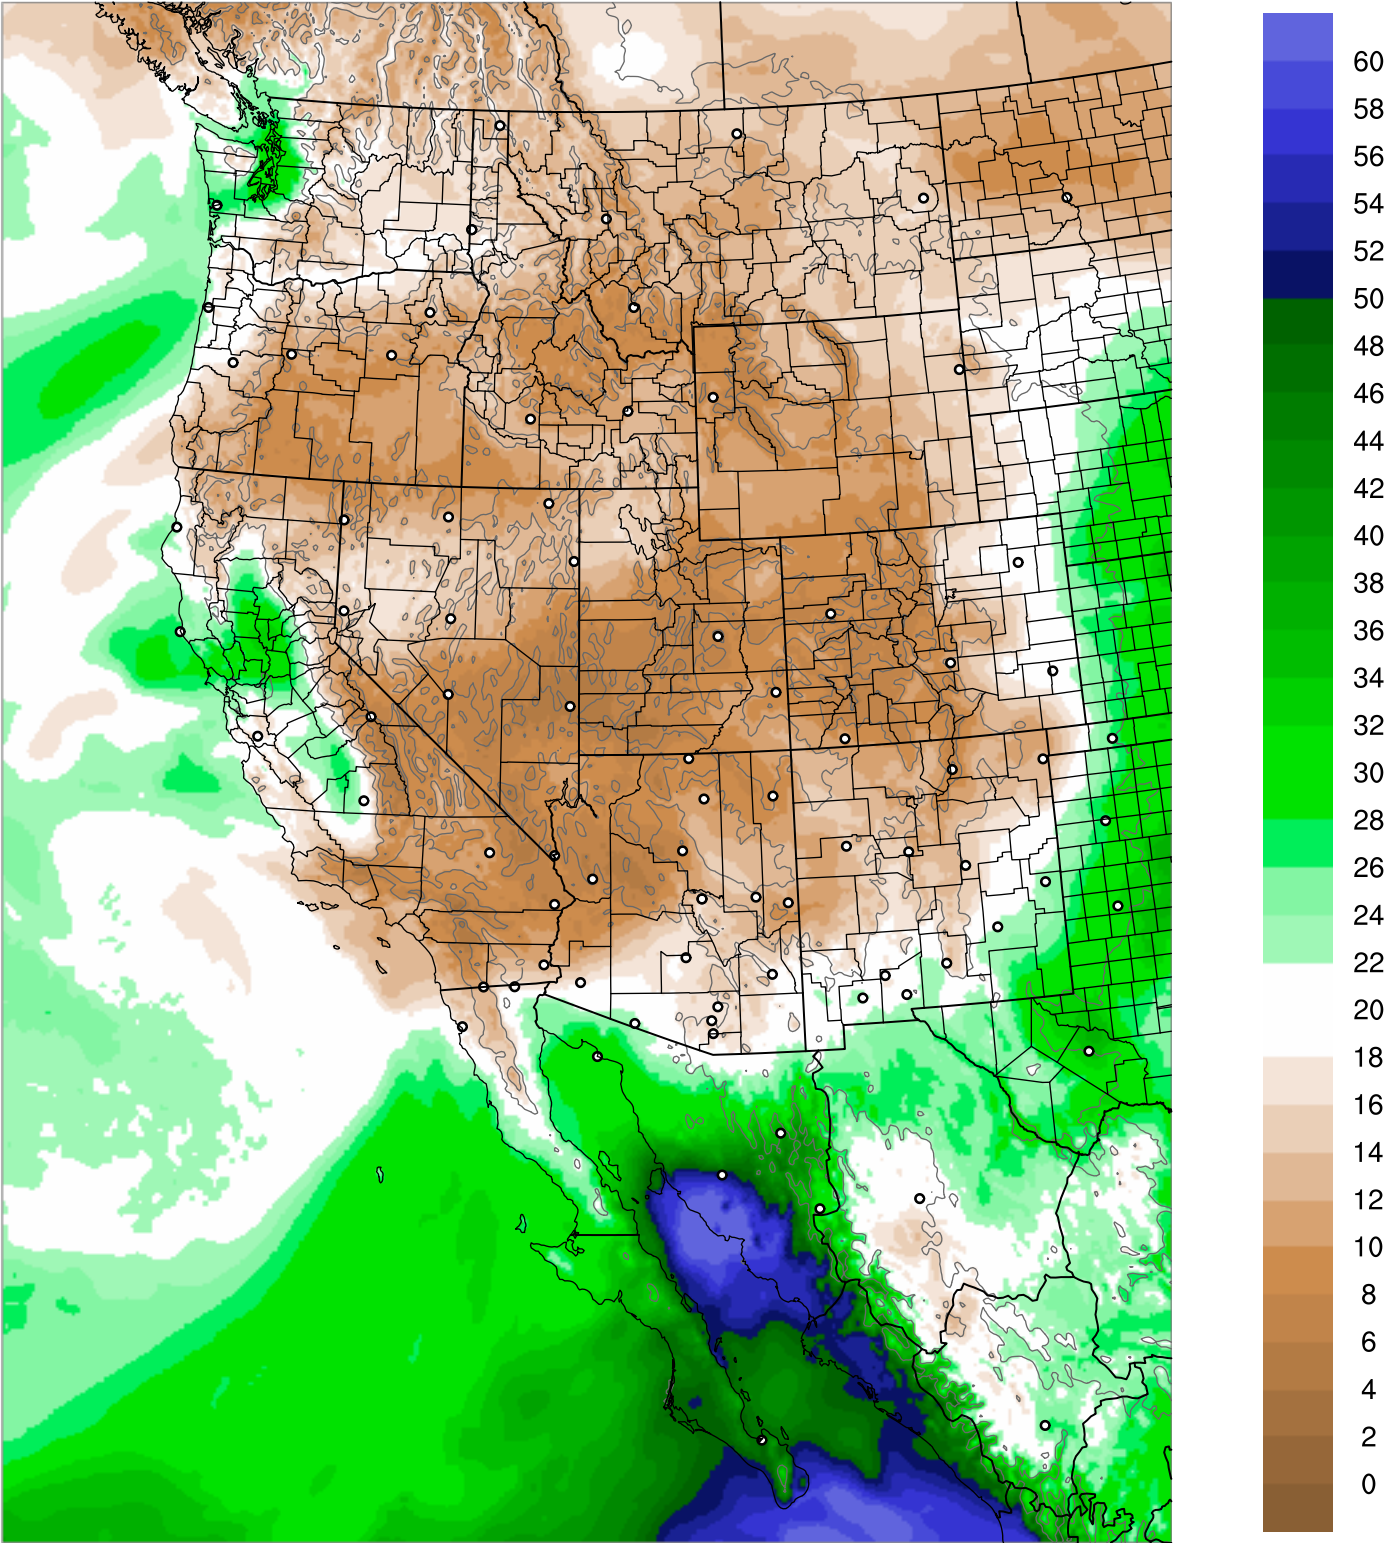

Corrected PWV 10 Aug 2020 17:45 UTC

PWV Error(mm) Obs-Init

Corrected PWV 10 Aug 2020 17:45 UTC

PWV Error(mm) Obs-Init