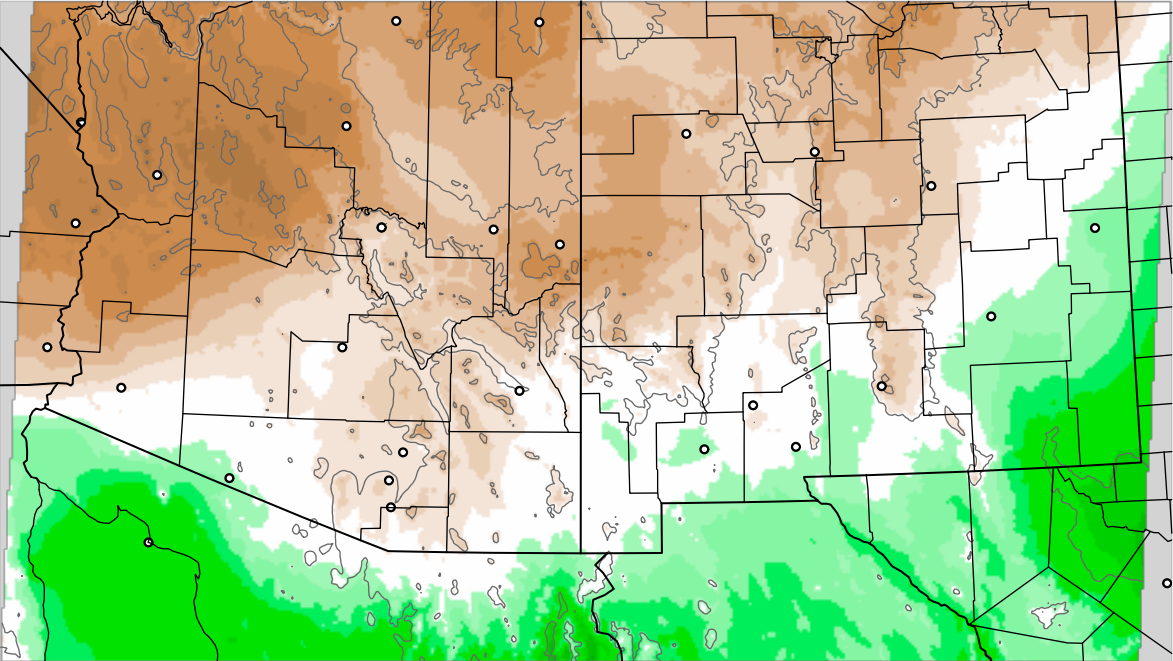

Corrected PWV 10 Aug 2020 17:45 UTC

PWV Error(mm) Obs-Init

Corrected PWV 10 Aug 2020 17:45 UTC

PWV Error(mm) Obs-Init