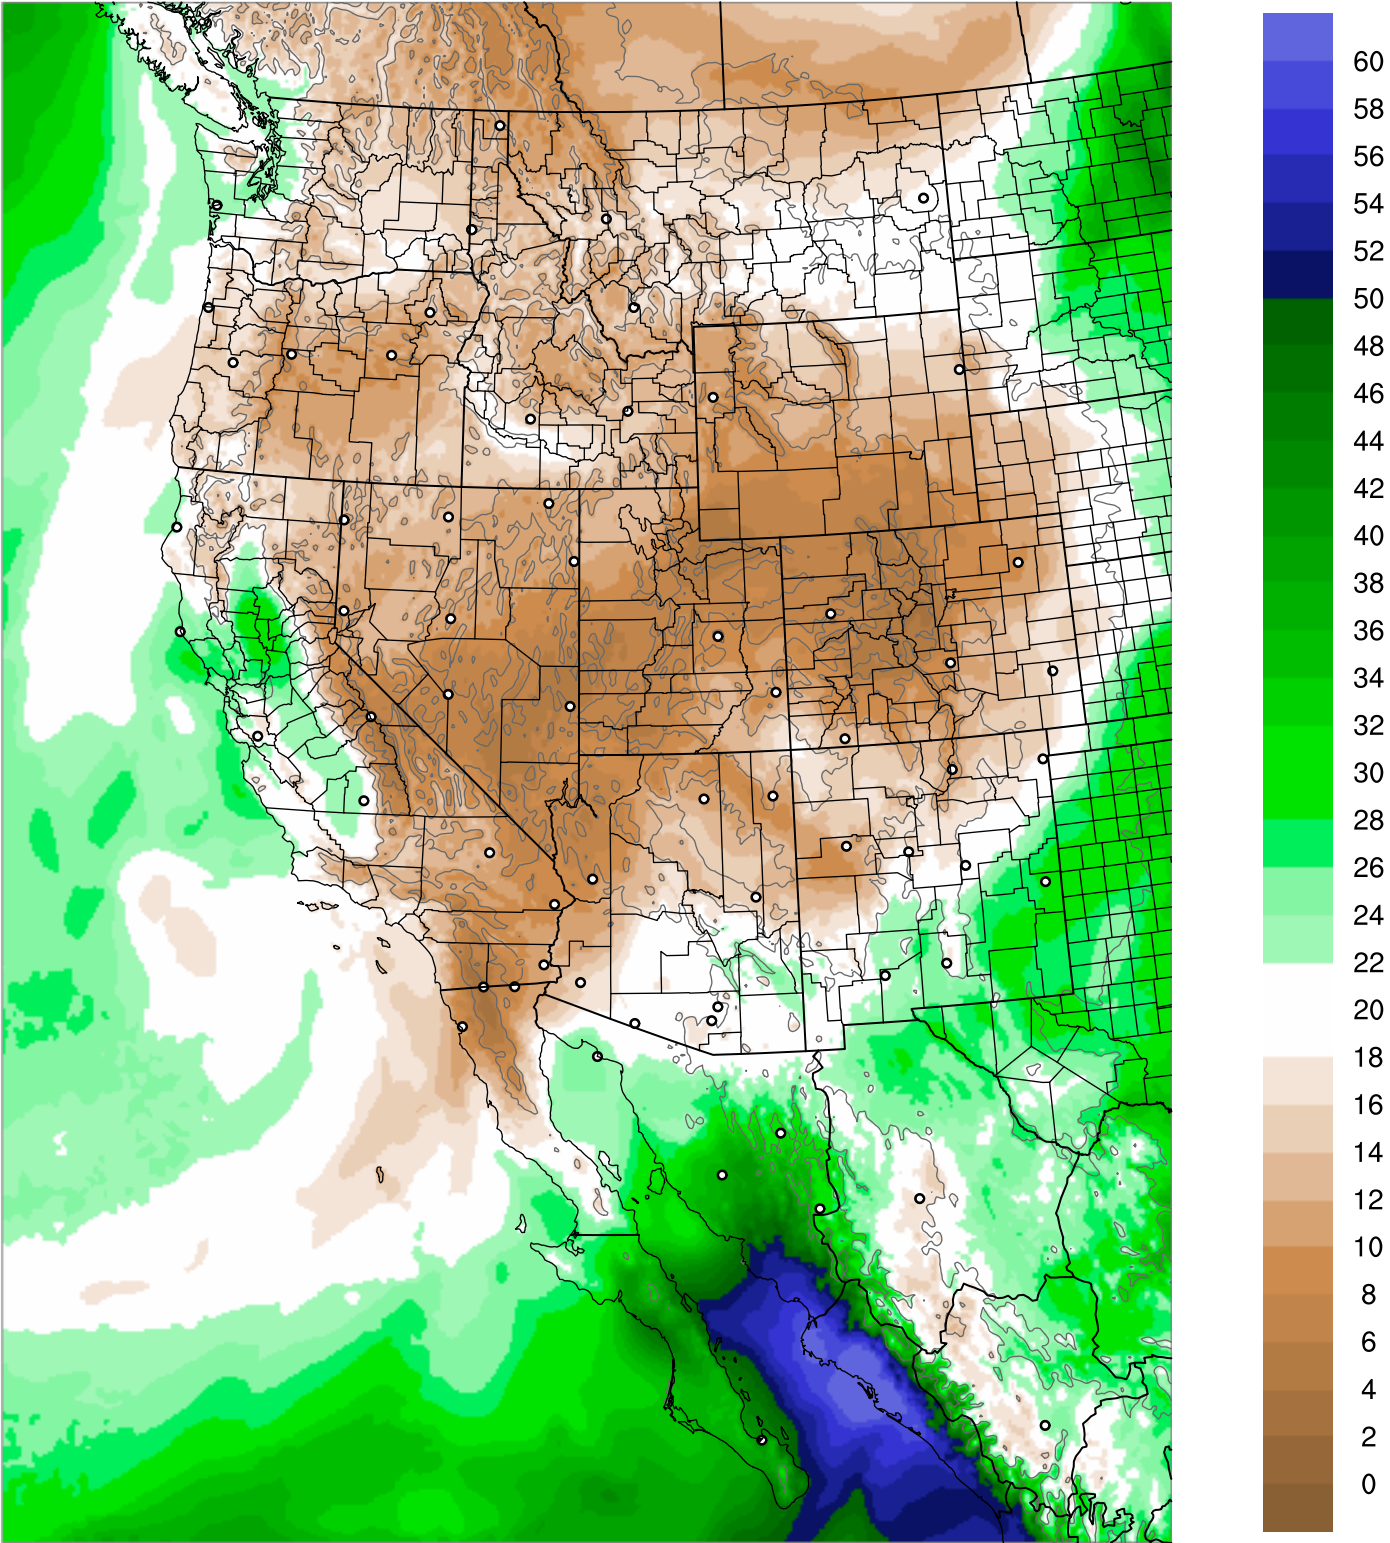

Corrected PWV 9 Aug 2020 17:45 UTC

Corrected PWV 9 Aug 2020 17:45 UTC

PWV Error(mm) Obs-Init