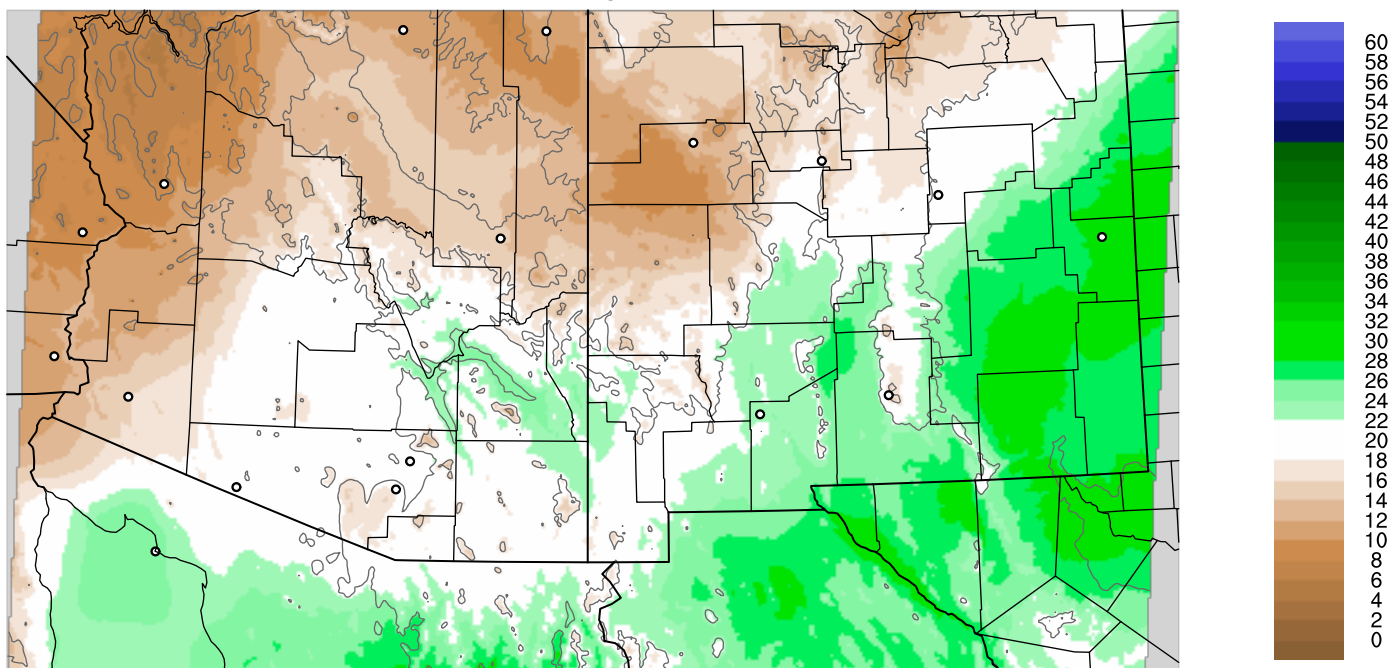

Corrected PWV 9 Aug 2020 17:45 UTC

Corrected PWV 9 Aug 2020 17:45 UTC

PWV Error(mm) Obs-Init